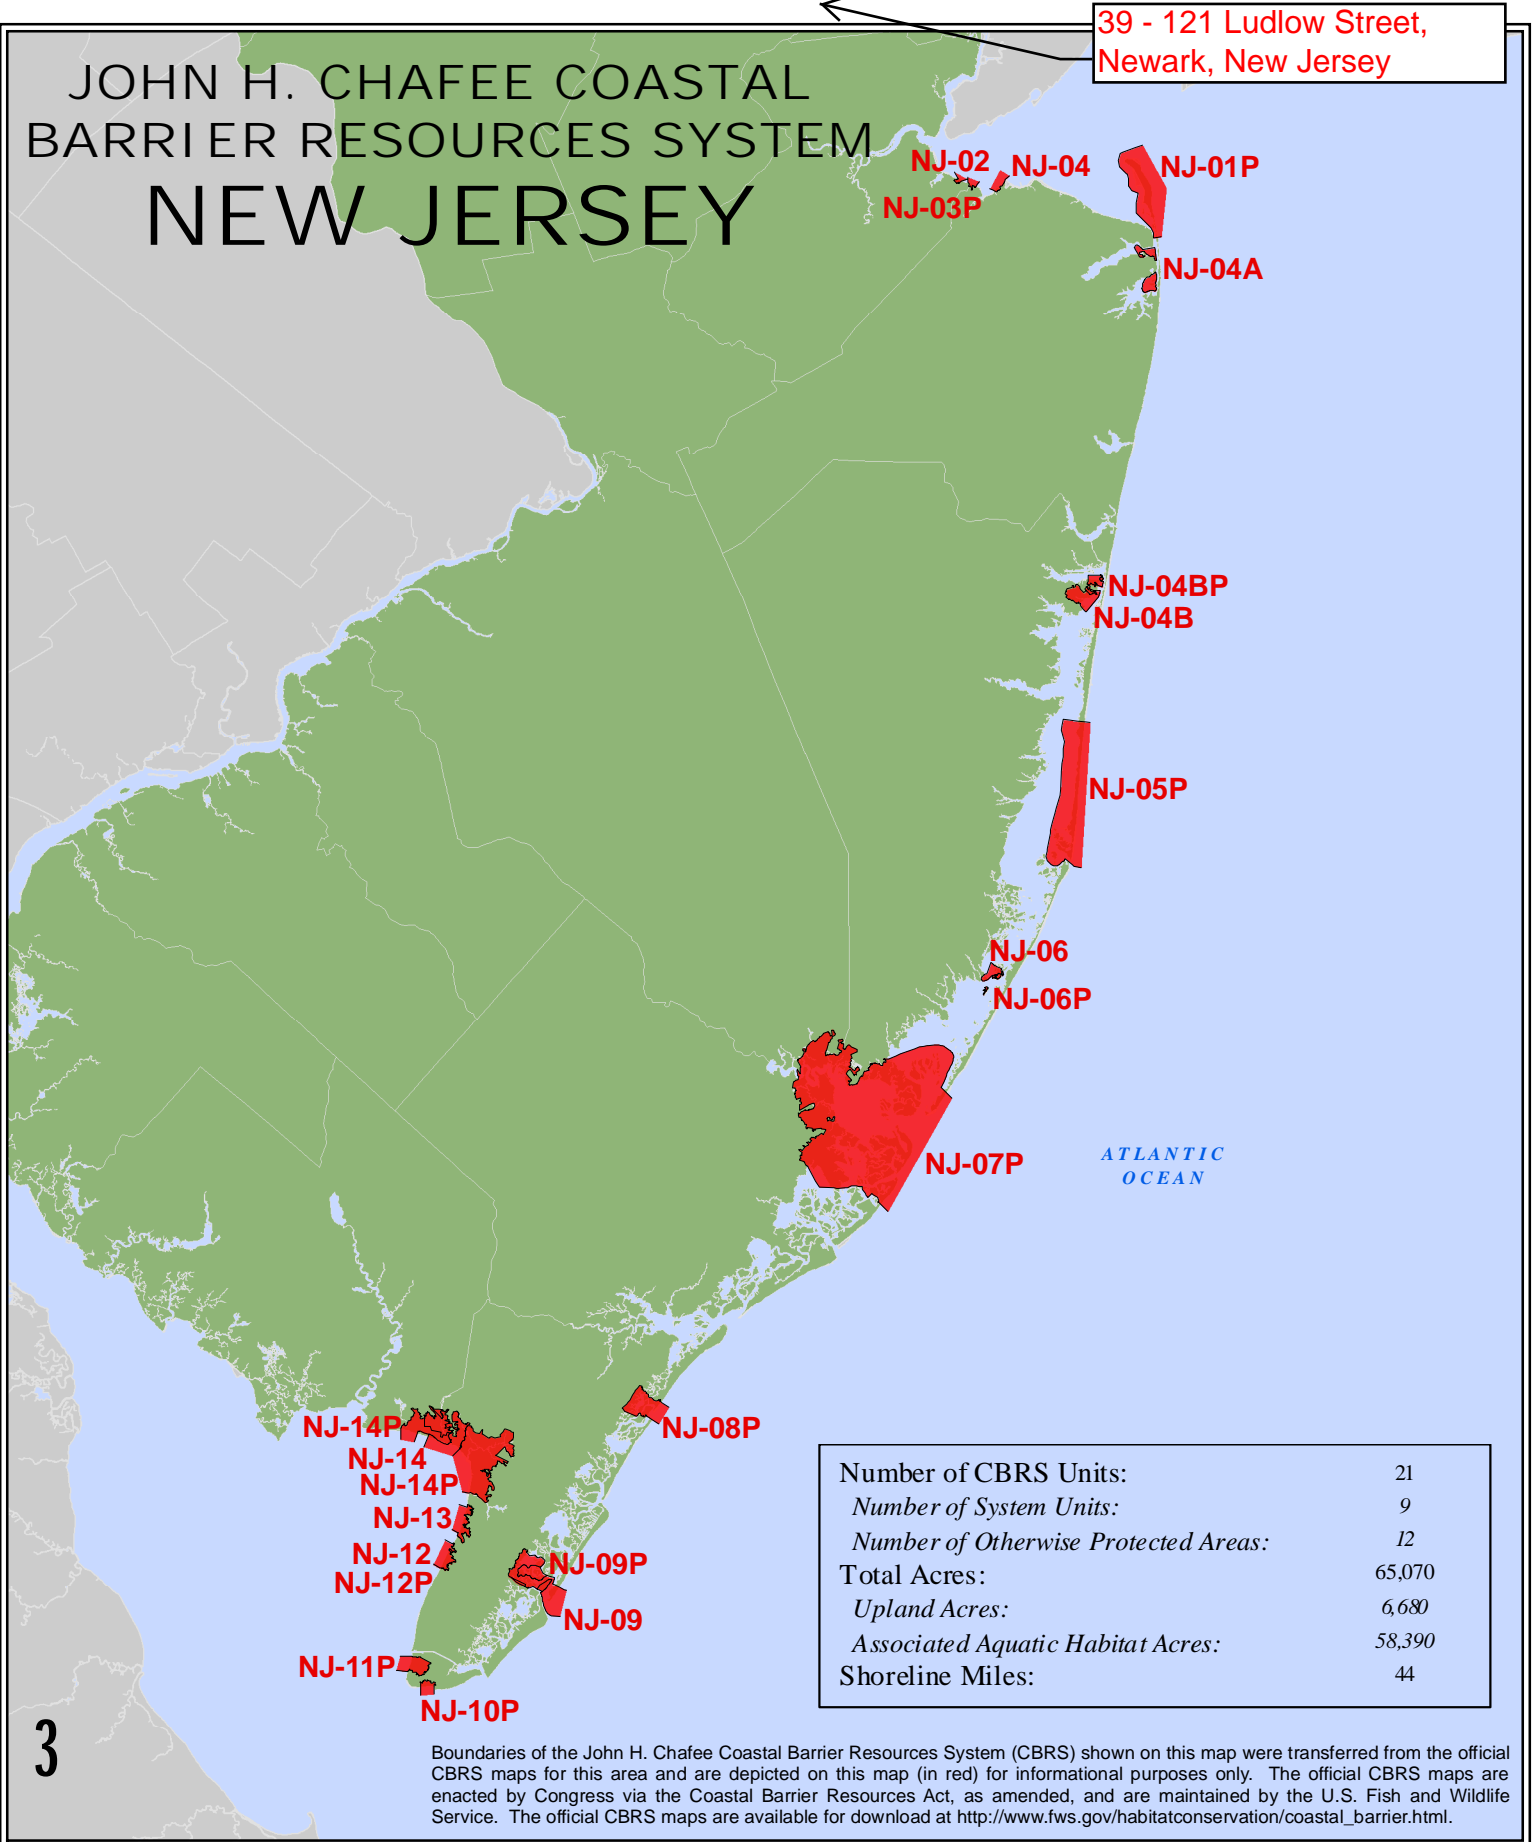

39 - 121 Ludlow Street,
Newark, New Jersey

JOHN H. CHAFEE COASTAL BARRIER RESOURCES SYSTEM NEW JERSEY

Boundaries of the John H. Chafee Coastal Barrier Resources System (CBRS) shown on this map were transferred from the official CBRS maps for this area and are depicted on this map (in red) for informational purposes only. The official CBRS maps are enacted by Congress via the Coastal Barrier Resources Act, as amended, and are maintained by the U.S. Fish and Wildlife Service. The official CBRS maps are available for download at http://www.fws.gov/habitatconservation/coastal_barrier.html.