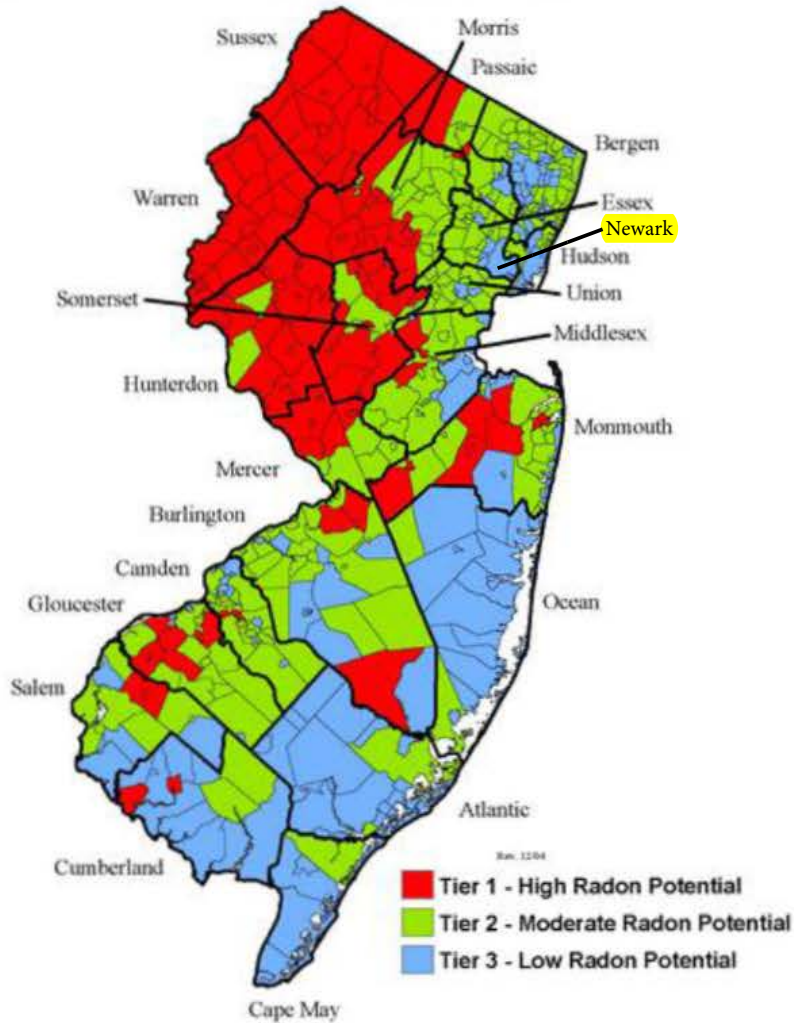

New Jersey Department of Environmental Protection Radon Potential Map

For information in New Jersey, call (800) 648-0394

Essex County

Municipality	Tier Designation
Belleville Town	2
Bloomfield Twon	2
Caldwell Boro	2
Cedar Grove Twp.	2
East Orange	3
Essex Fells Boro	2
Farfield Twp.	2
Glen Ridge Boro	2
Irvington	3
Maplewood Twp.	2
Millburn Twp.	2
Montclair Town	2
Newark	3
North Caldwell Boro	2
Nutley Twp.	2
Orange City	2
Roseland Boro	2
South Orange Village	2
Verona Boro	3
West Caldwell Boro	2
West Orange Town	2