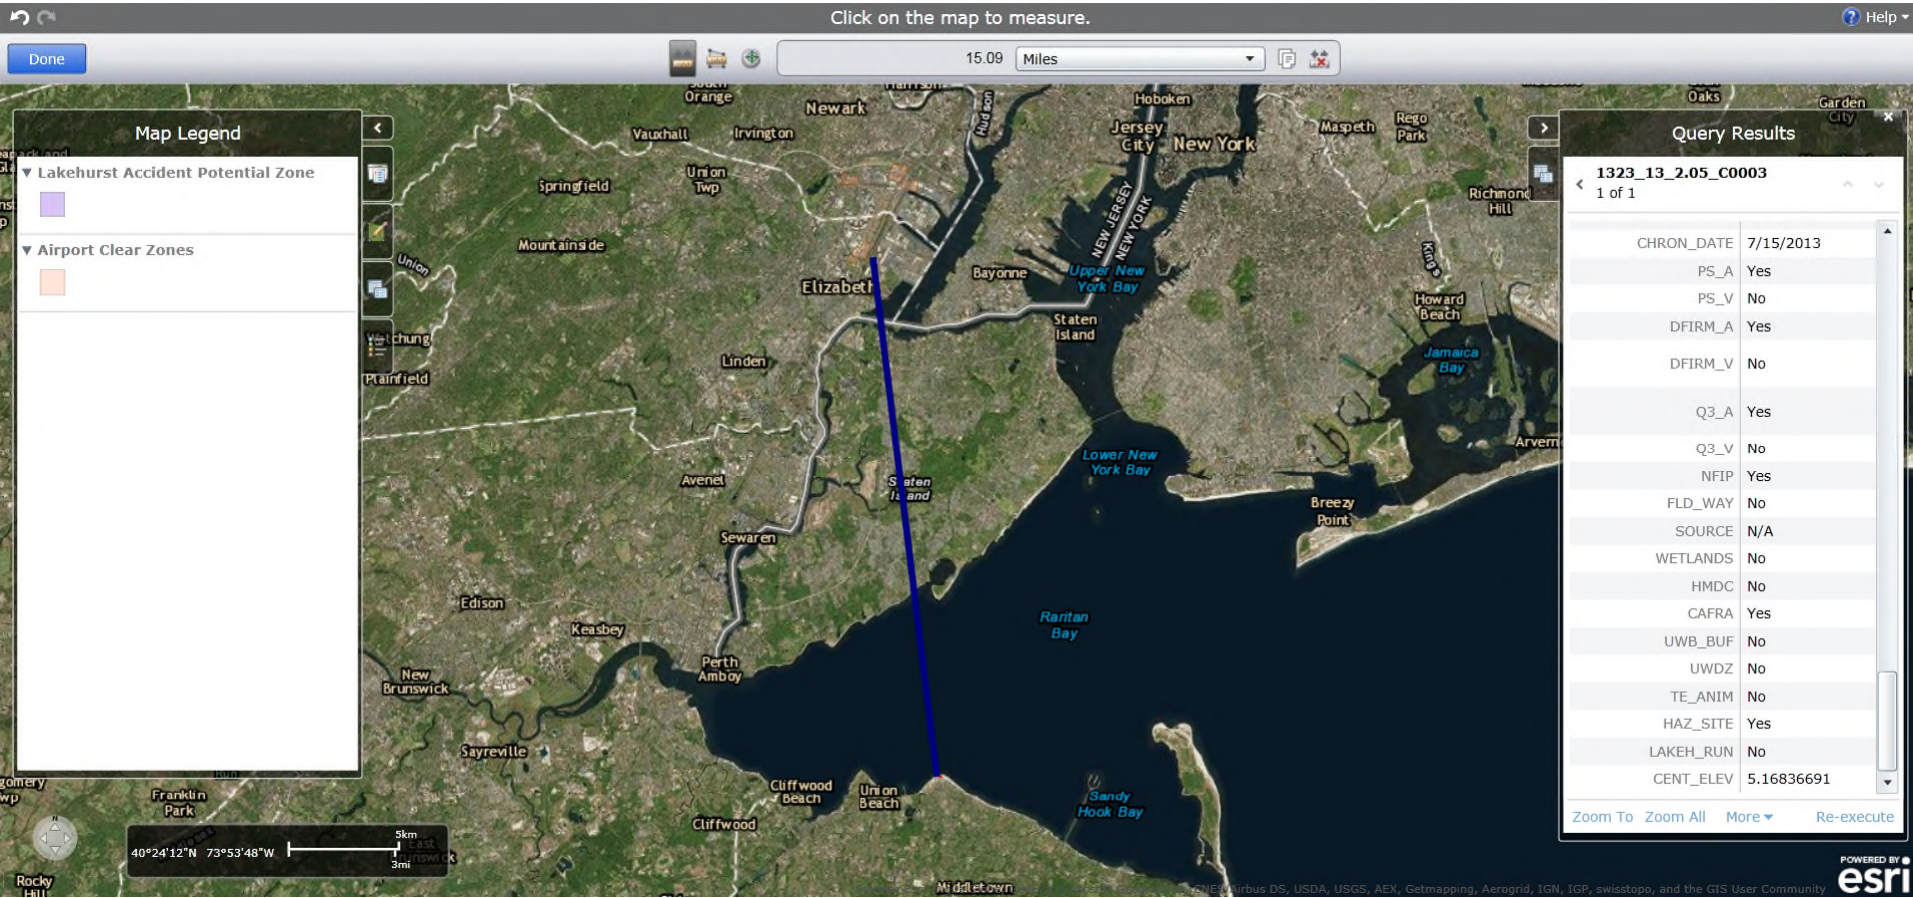

Application ID#: RRE0009913 PAMS Pin#: 1323_13_2.05_C0003 Address: 11 Raritan Avenue, Unit 3, Keansburg

Airport Clear Zones and Accident Potential Zones Map

Application ID#: RRE0009913 PAMS Pin#: 1323_13_2.05_C0003 Address: 11 Raritan Avenue, Unit 3, Keansburg

Airport Clear Zones and Accident Potential Zones Map
Atlantic City International Airport (Approximately 72 miles)

Application ID#: RRE0009913 PAMS Pin#: 1323_13_2.05_C0003 Address: 11 Raritan Avenue, Unit 3, Keansburg

Airport Clear Zones and Accident Potential Zones Map
Lakehurst Naval Air Station (Approximately 28 miles)

Application ID#: RRE0009913 PAMS Pin#: 1323_13_2.05_C0003 Address: 11 Raritan Avenue, Unit 3, Keansburg

Airport Clear Zones and Accident Potential Zones Map
Newark Liberty International Airport (Approximately 15 miles)