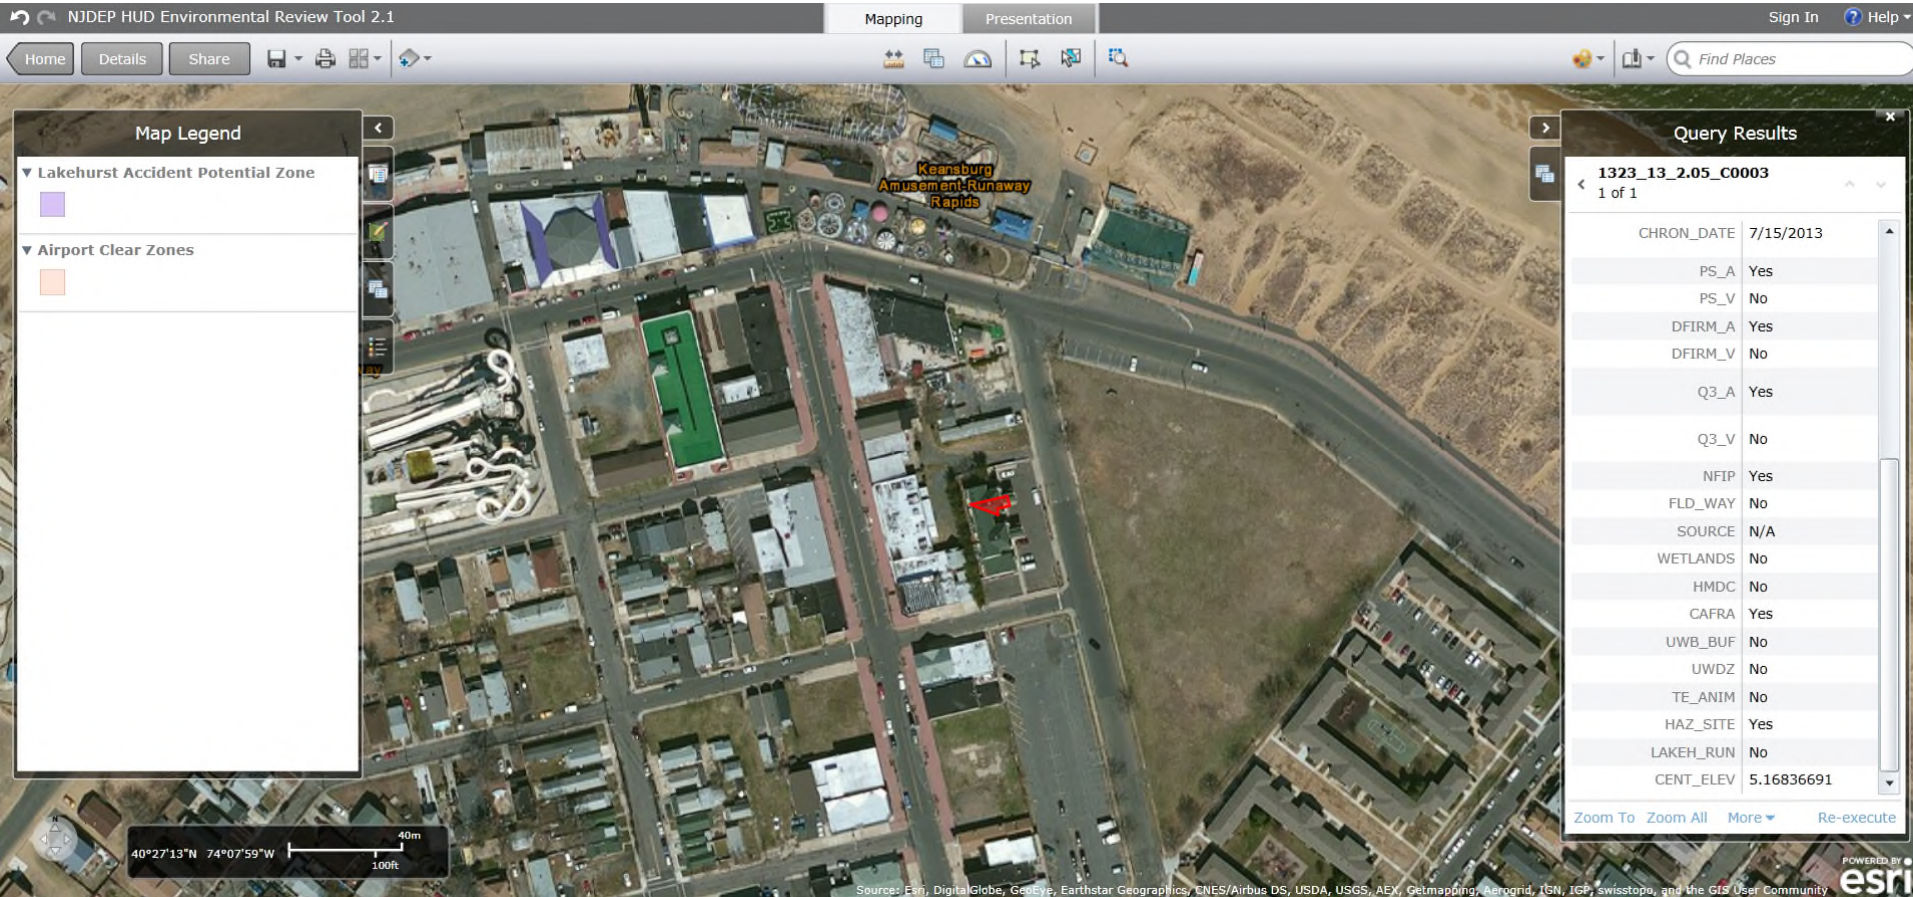

Application ID#: RRE0009913 PAMS Pin#: 1323_13_2.05_C0003 Address: 11 Raritan Avenue, Unit 3, Keansburg

Airport Clear Zones and Accident Potential Zones Map

Application ID#: RRE0009913 PAMS Pin#: 1323_13_2.05_C0003 Address: 11 Raritan Avenue, Unit 3, Keansburg

Airport Clear Zones and Accident Potential Zones Map
Atlantic City International Airport (Approximately 72 miles)

Application ID#: RRE0009913 PAMS Pin#: 1323_13_2.05_C0003 Address: 11 Raritan Avenue, Unit 3, Keansburg

Airport Clear Zones and Accident Potential Zones Map
Lakehurst Naval Air Station (Approximately 28 miles)

Application ID#: RRE0009913 PAMS Pin#: 1323_13_2.05_C0003 Address: 11 Raritan Avenue, Unit 3, Keansburg

Airport Clear Zones and Accident Potential Zones Map
Newark Liberty International Airport (Approximately 15 miles)