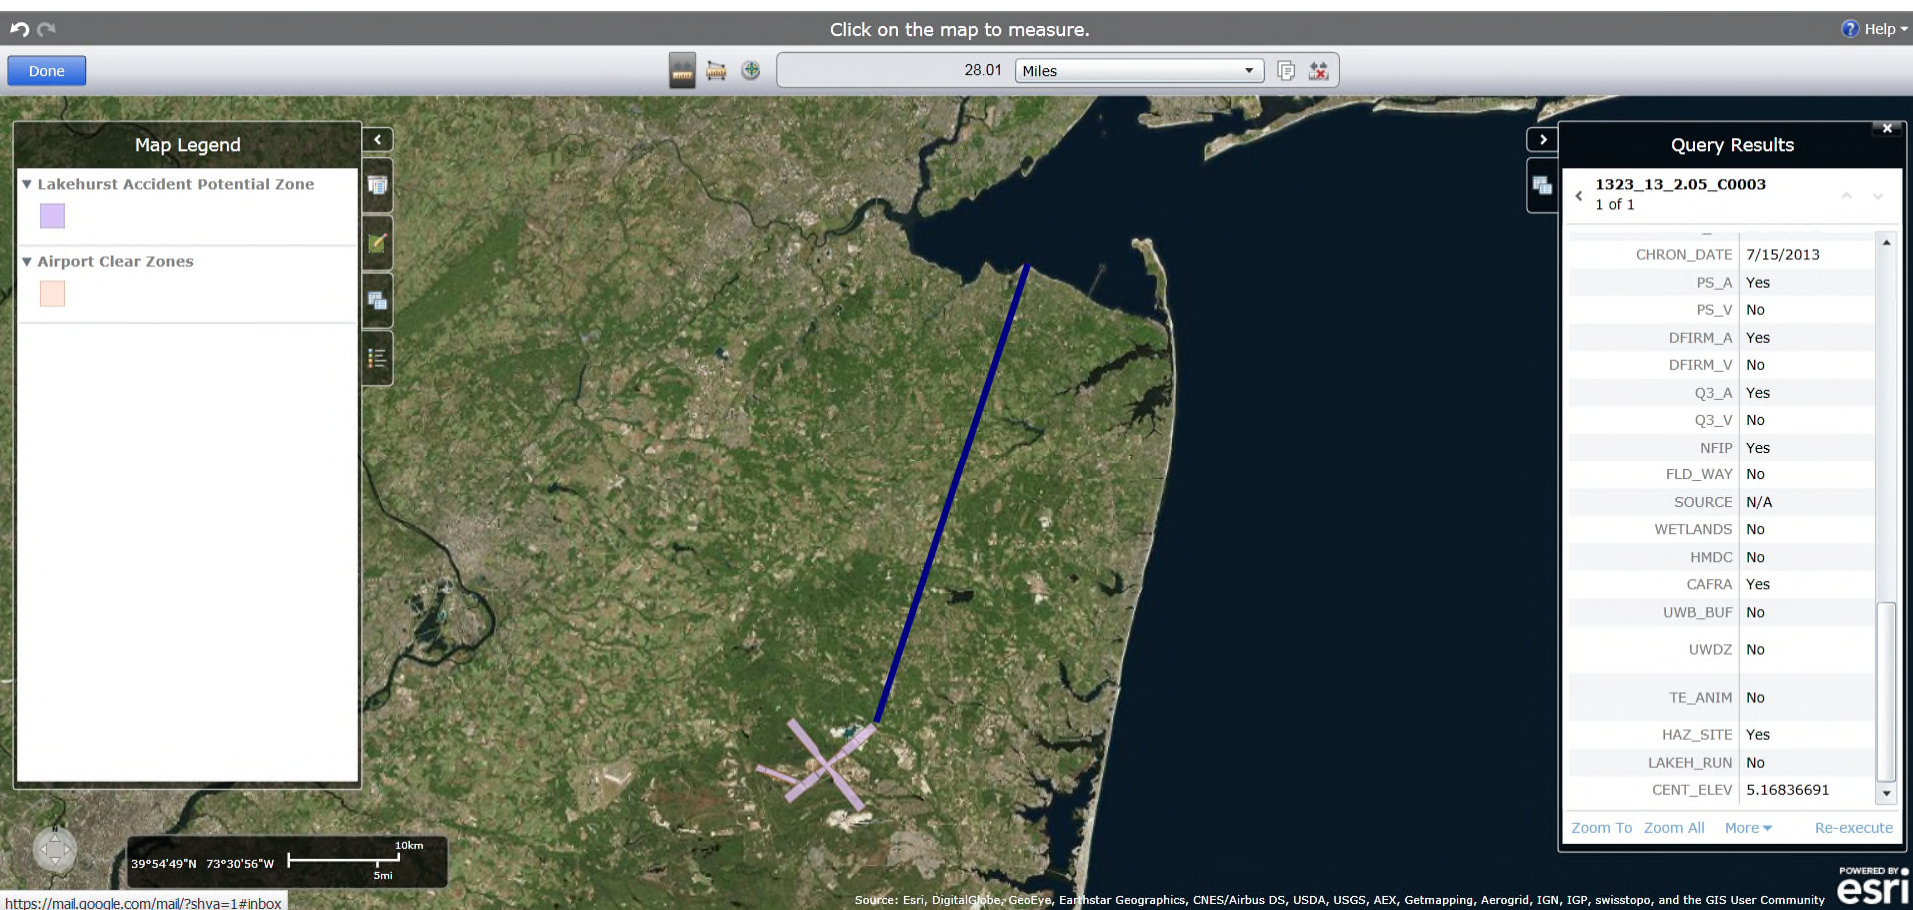

Application ID#: RRE0009913 PAMS Pin#: 1323_13_2.05_C0003 Address: 11 Raritan Avenue, Unit 3, Keansburg

Airport Clear Zones and Accident Potential Zones Map

Application ID#: RRE0009913 PAMS Pin#: 1323_13_2.05_C0003 Address: 11 Raritan Avenue, Unit 3, Keansburg

Airport Clear Zones and Accident Potential Zones Map
Atlantic City International Airport (Approximately 72 miles)

Application ID#: RRE0009913 PAMS Pin#: 1323_13_2.05_C0003 Address: 11 Raritan Avenue, Unit 3, Keansburg

Airport Clear Zones and Accident Potential Zones Map
Lakehurst Naval Air Station (Approximately 28 miles)

Application ID#: RRE0009913 PAMS Pin#: 1323_13_2.05_C0003 Address: 11 Raritan Avenue, Unit 3, Keansburg

Airport Clear Zones and Accident Potential Zones Map
Newark Liberty International Airport (Approximately 15 miles)