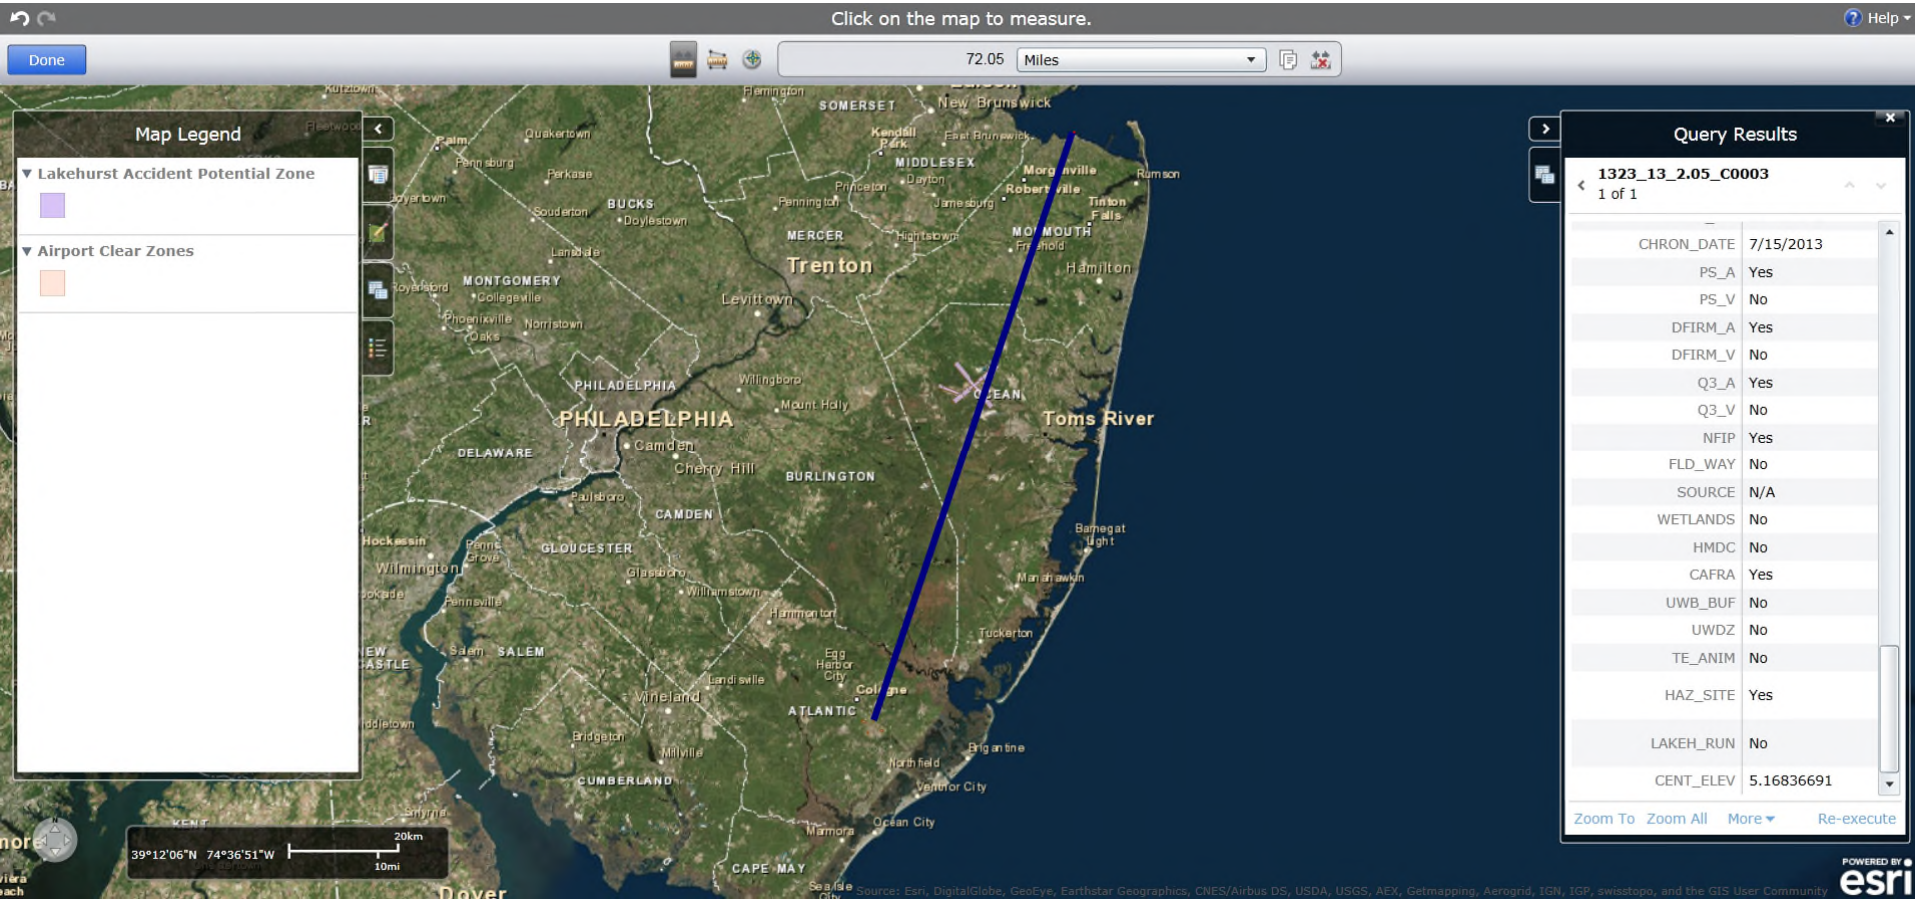

Application ID#: RRE0009913 PAMS Pin#: 1323_13_2.05_C0003 Address: 11 Raritan Avenue, Unit 3, Keansburg

Airport Clear Zones and Accident Potential Zones Map

Application ID#: RRE0009913 PAMS Pin#: 1323_13_2.05_C0003 Address: 11 Raritan Avenue, Unit 3, Keansburg

Airport Clear Zones and Accident Potential Zones Map
Atlantic City International Airport (Approximately 72 miles)

Application ID#: RRE0009913 PAMS Pin#: 1323_13_2.05_C0003 Address: 11 Raritan Avenue, Unit 3, Keansburg

Airport Clear Zones and Accident Potential Zones Map
Lakehurst Naval Air Station (Approximately 28 miles)

Application ID#: RRE0009913 PAMS Pin#: 1323_13_2.05_C0003 Address: 11 Raritan Avenue, Unit 3, Keansburg

Airport Clear Zones and Accident Potential Zones Map
Newark Liberty International Airport (Approximately 15 miles)