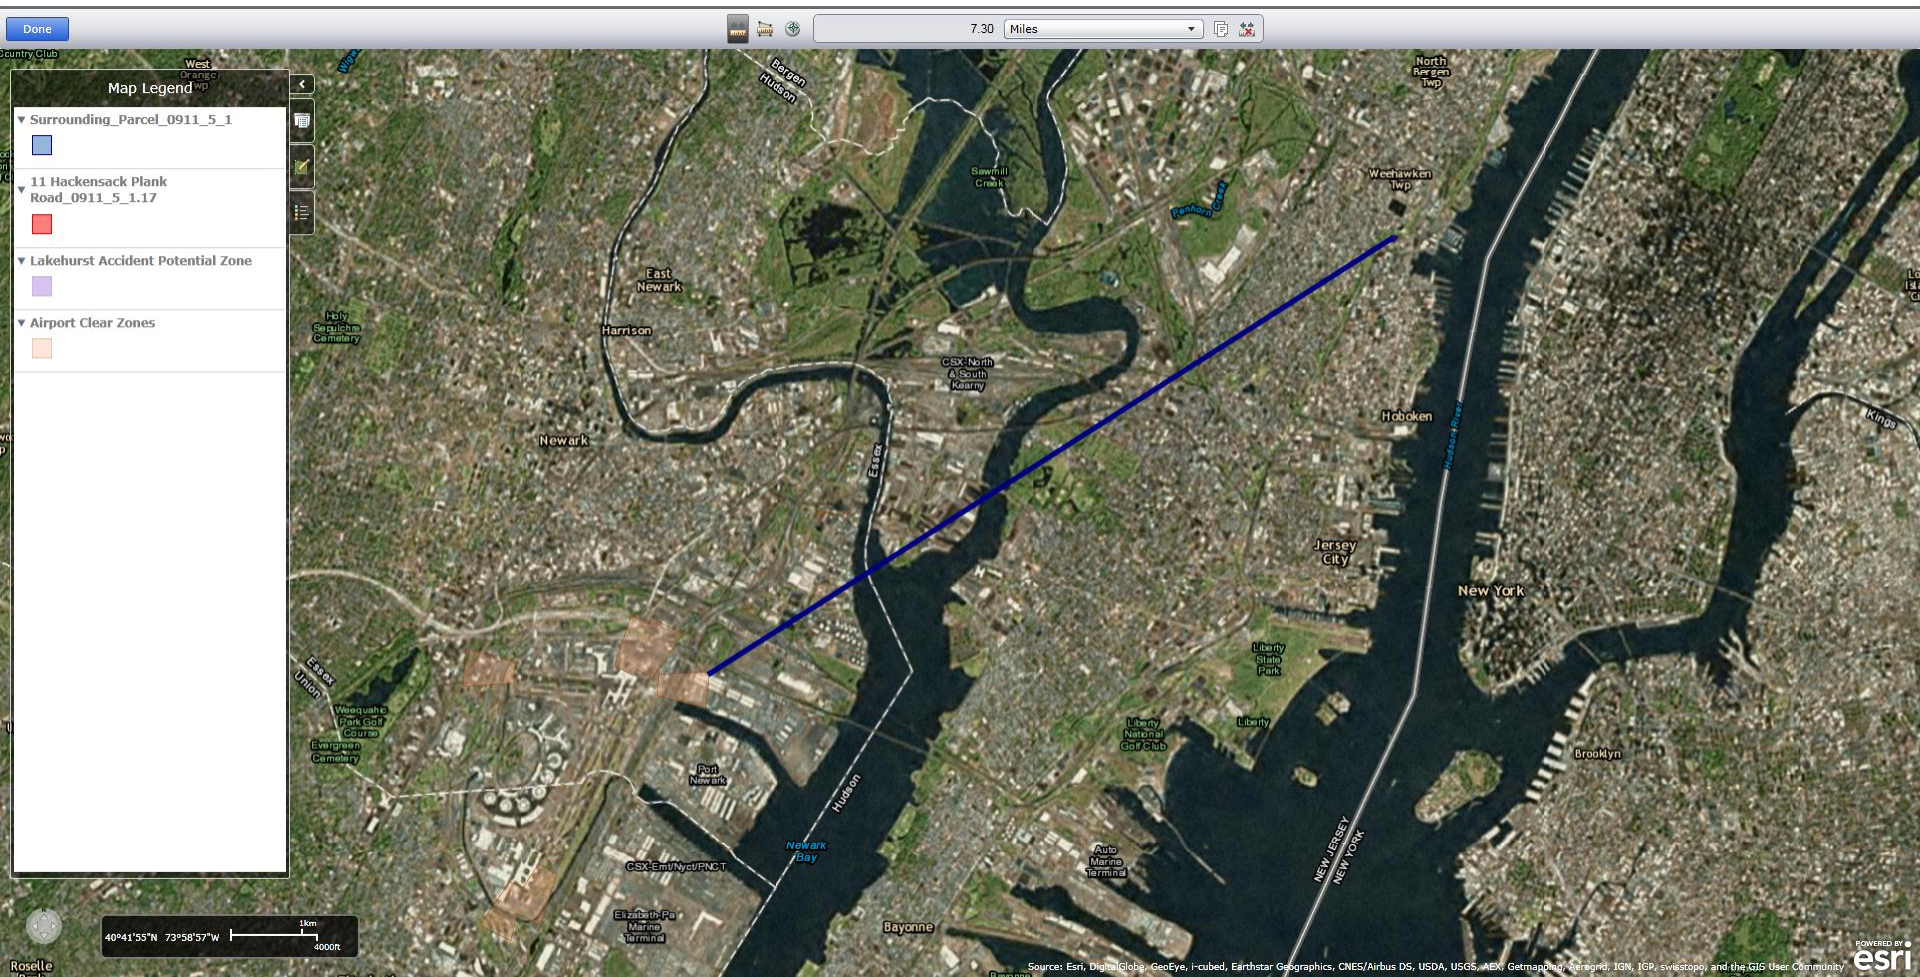

Airport Clear Zones and Accident Potential Zones Map

Application ID#: RRE0021449 Block 5 Lot 1.17 Address: 11 Hackensack Plank Road, Weehawken

Airport Clear Zones and Accident Potential Zones Map
Atlantic City International Airport

Application ID#: RRE0021449 Block 5 Lot 1.17 Address: 11 Hackensack Plank Road, Weehawken

Airport Clear Zones and Accident Potential Zones Map
Lakehurst Naval Air Station

Application ID#: RRE0021449 Block 5 Lot 1.17 Address: 11 Hackensack Plank Road, Weehawken

Airport Clear Zones and Accident Potential Zones Map
Newark Liberty International Airport