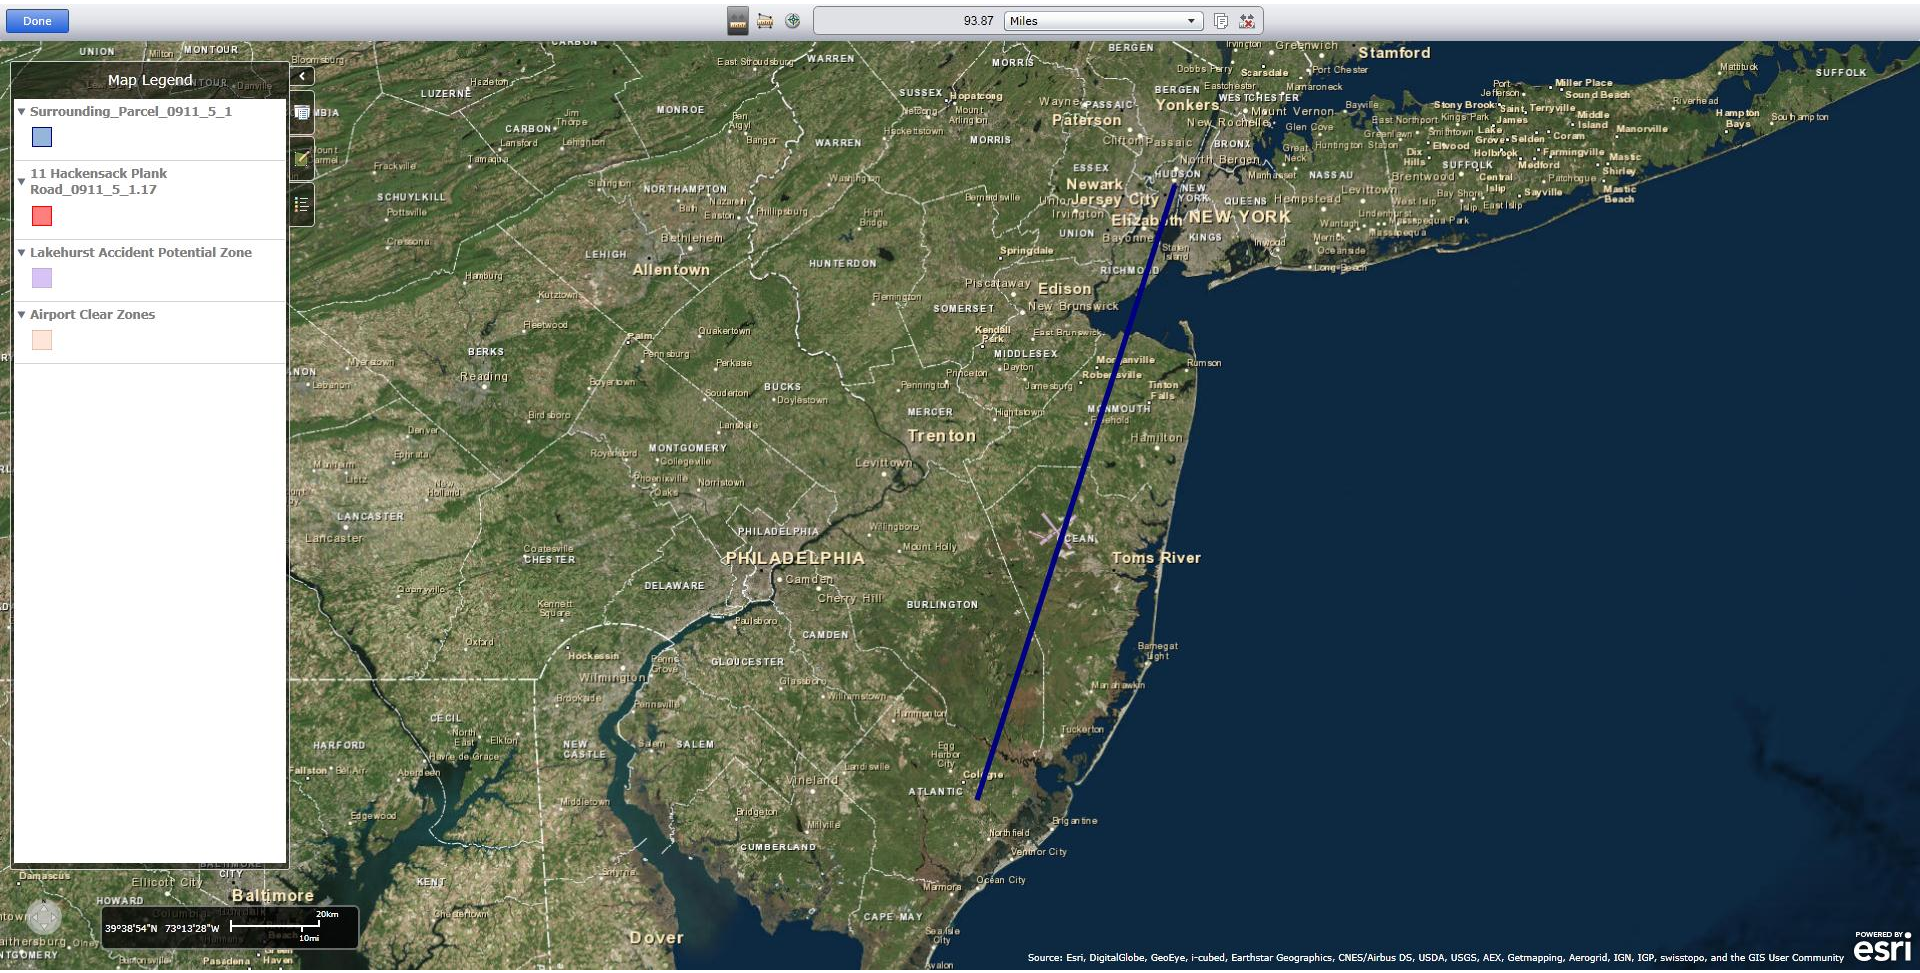

Airport Clear Zones and Accident Potential Zones Map

Application ID#: RRE0021449 Block 5 Lot 1.17 Address: 11 Hackensack Plank Road, Weehawken

Airport Clear Zones and Accident Potential Zones Map
Atlantic City International Airport

Application ID#: RRE0021449 Block 5 Lot 1.17 Address: 11 Hackensack Plank Road, Weehawken

Airport Clear Zones and Accident Potential Zones Map
Lakehurst Naval Air Station

Application ID#: RRE0021449 Block 5 Lot 1.17 Address: 11 Hackensack Plank Road, Weehawken

Airport Clear Zones and Accident Potential Zones Map
Newark Liberty International Airport