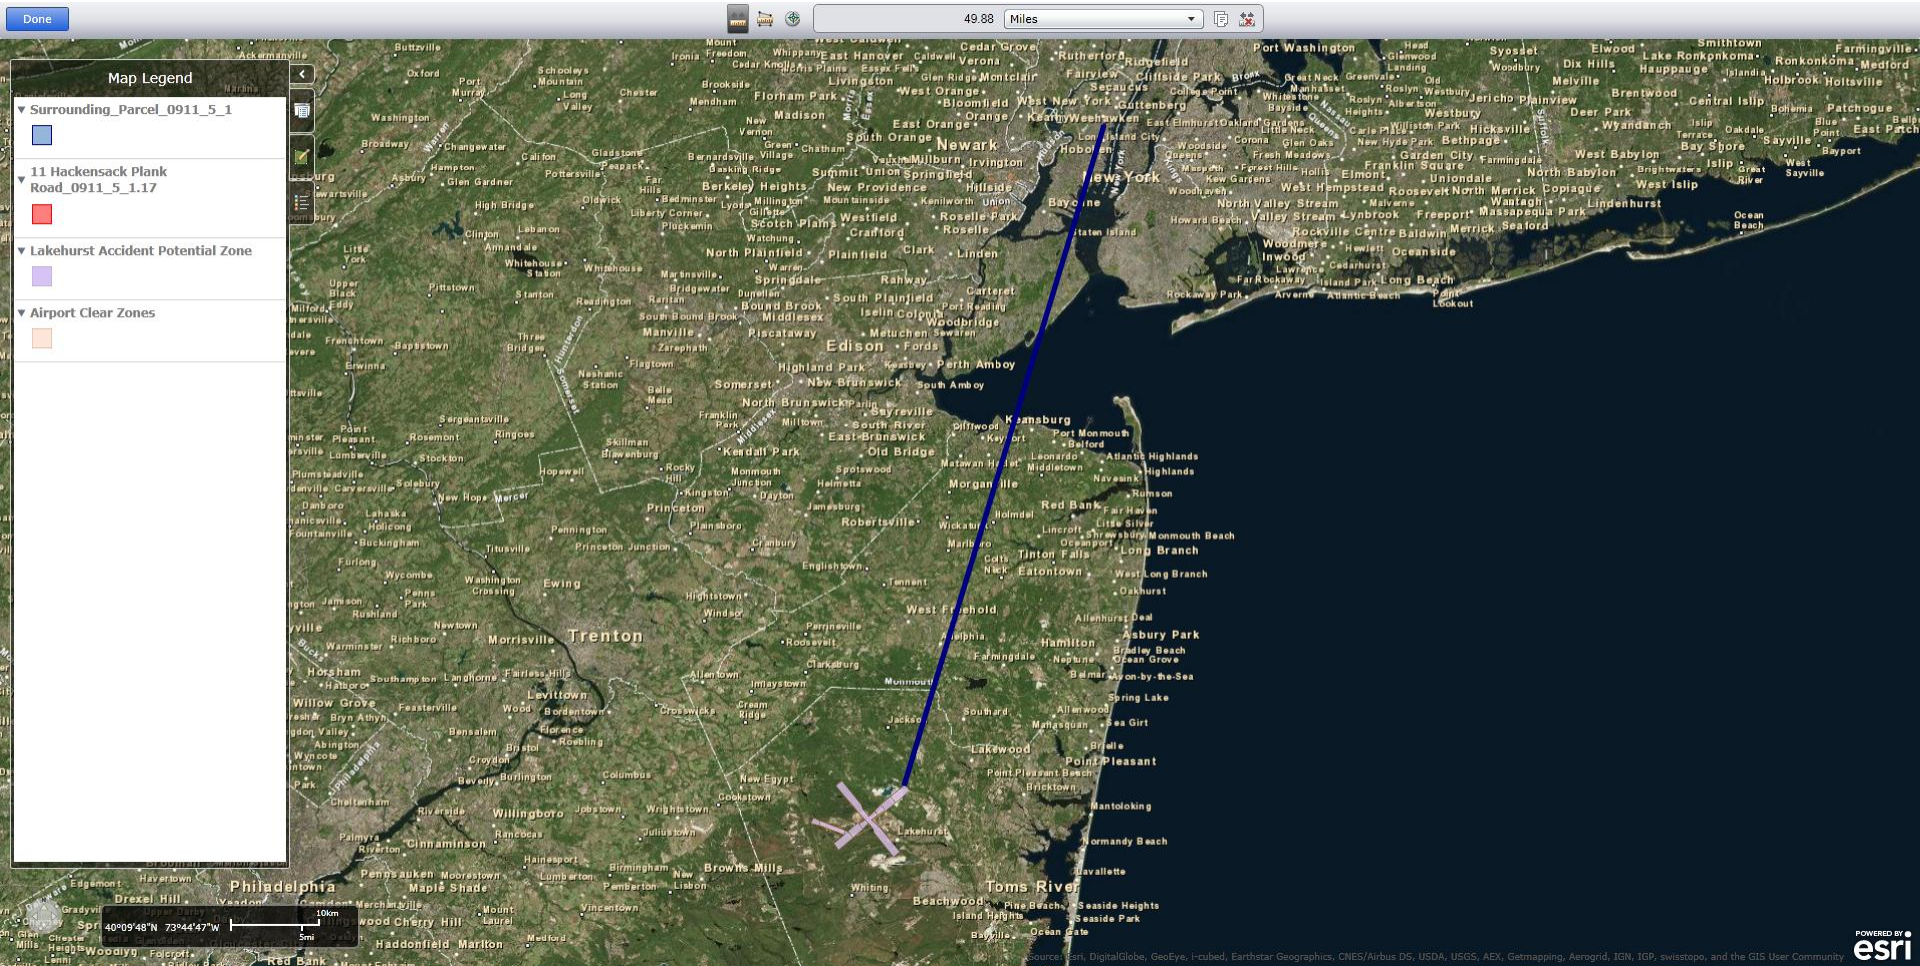

Airport Clear Zones and Accident Potential Zones Map

Application ID#: RRE0021449 Block 5 Lot 1.17 Address: 11 Hackensack Plank Road, Weehawken

Airport Clear Zones and Accident Potential Zones Map
Atlantic City International Airport

Application ID#: RRE0021449 Block 5 Lot 1.17 Address: 11 Hackensack Plank Road, Weehawken

Airport Clear Zones and Accident Potential Zones Map
Lakehurst Naval Air Station

Application ID#: RRE0021449 Block 5 Lot 1.17 Address: 11 Hackensack Plank Road, Weehawken

Airport Clear Zones and Accident Potential Zones Map
Newark Liberty International Airport