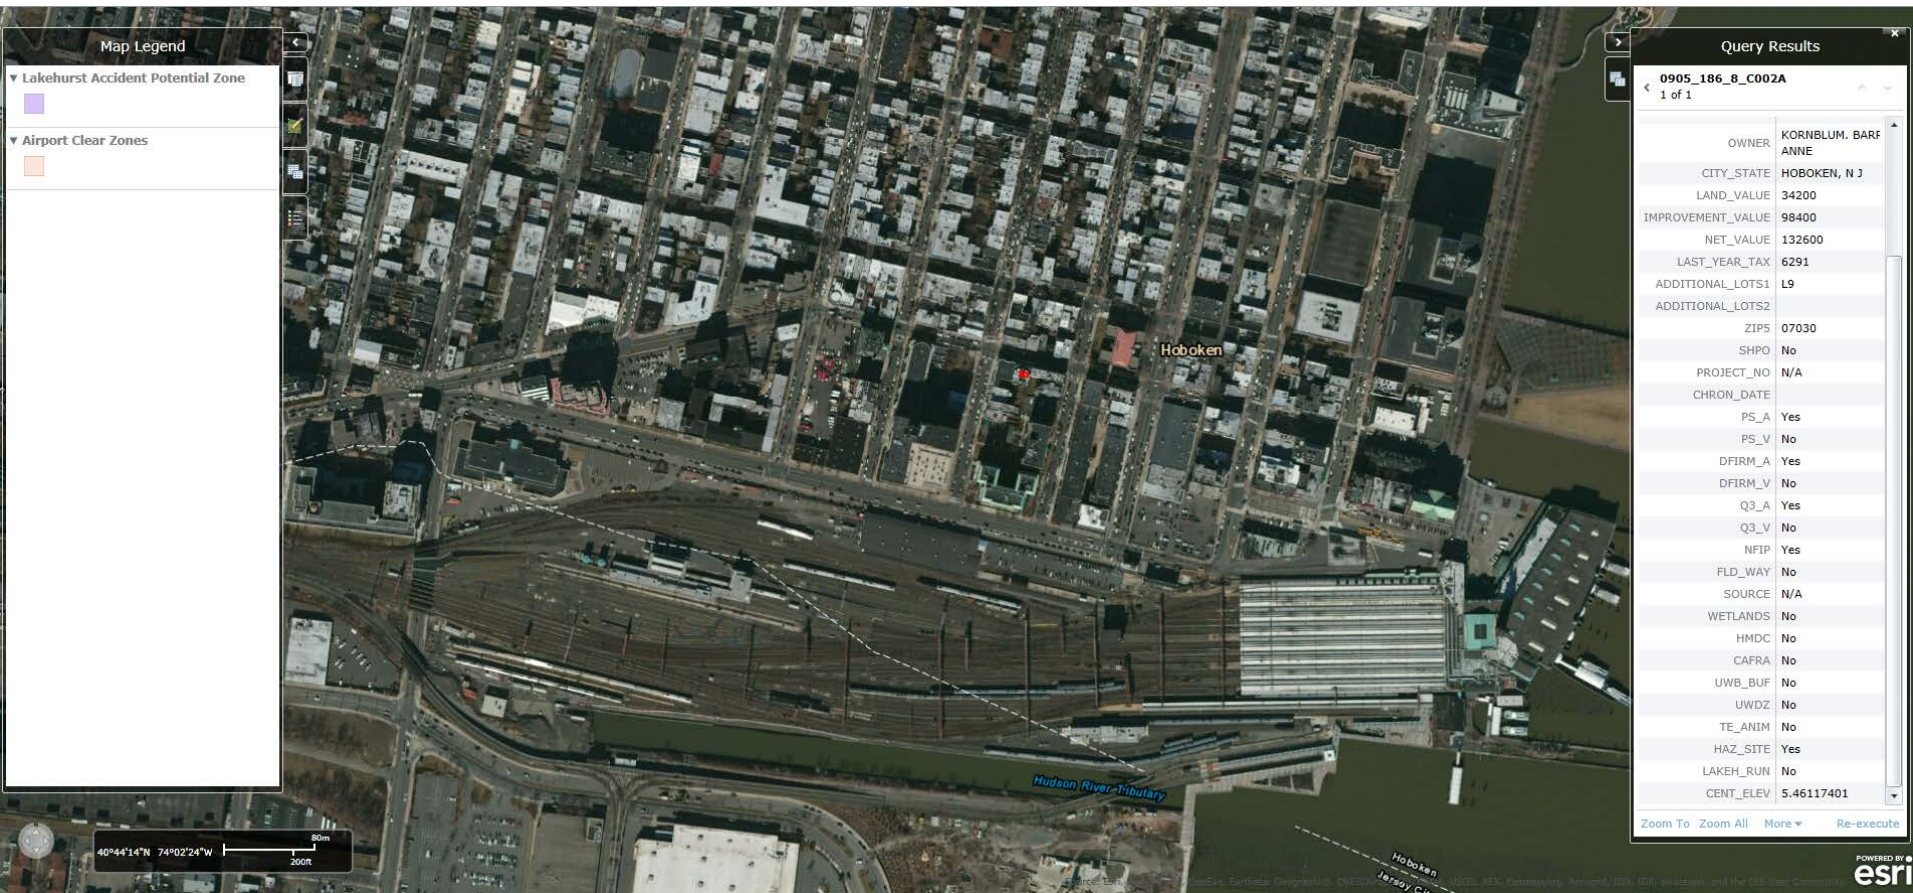

Application ID#: RRE0028738 PAMS Pin#: 0905_186_8_C002A Address: 159 Newark Street, Apartment 2A, Hoboken

Airport Clear Zones and Accident Potential Zones Map

Application ID#: RRE0028738 PAMS Pin#: 0905_186_8_C002A Address: 159 Newark Street, Apartment 2A, Hoboken

Airport Clear Zones and Accident Potential Zones Map
Newark Liberty International Airport (Approximately 6 miles)

Application ID#: RRE0028738 PAMS Pin#: 0905_186_8_C002A Address: 159 Newark Street, Apartment 2A, Hoboken

Airport Clear Zones and Accident Potential Zones Map
Atlantic City International Airport (Approximately 92 miles)

Application ID#: RRE0028738 PAMS Pin#: 0905_186_8_C002A Address: 159 Newark Street, Apartment 2A, Hoboken

Airport Clear Zones and Accident Potential Zones Map
Lakehurst Naval Air Station (Approximately 48 miles)