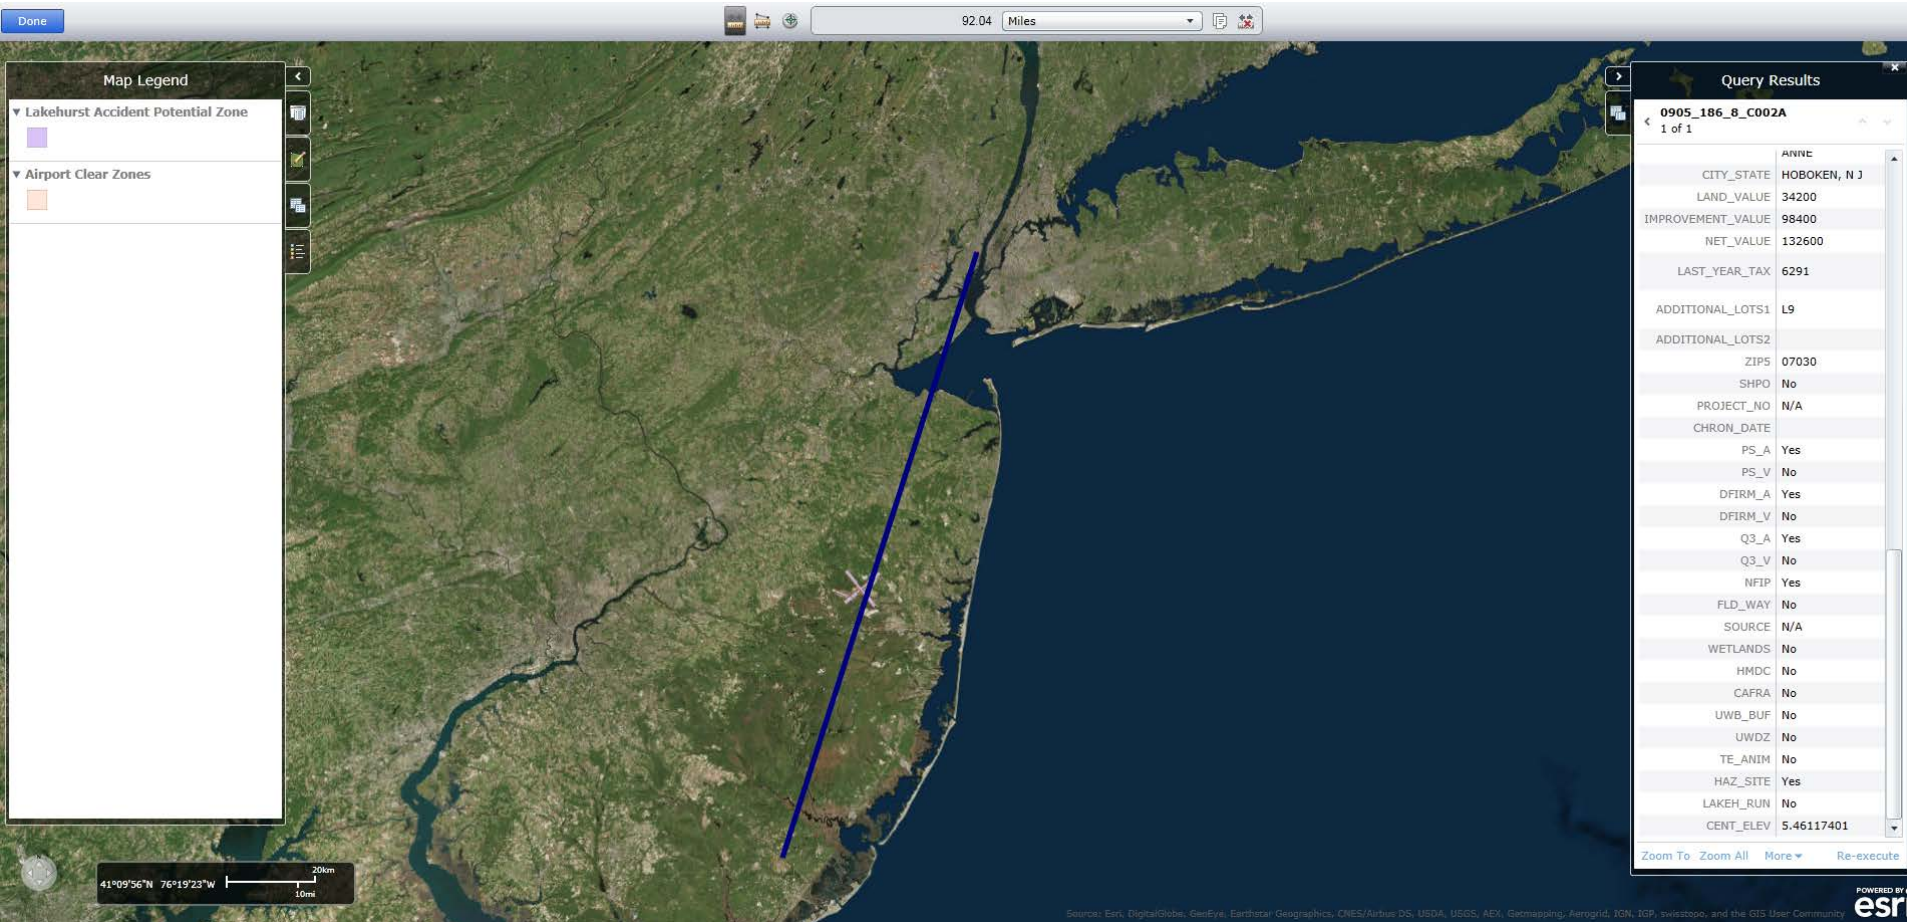

Application ID#: RRE0028738 PAMS Pin#: 0905_186_8_C002A Address: 159 Newark Street, Apartment 2A, Hoboken

Airport Clear Zones and Accident Potential Zones Map

Application ID#: RRE0028738 PAMS Pin#: 0905_186_8_C002A Address: 159 Newark Street, Apartment 2A, Hoboken

Airport Clear Zones and Accident Potential Zones Map
Newark Liberty International Airport (Approximately 6 miles)

Application ID#: RRE0028738 PAMS Pin#: 0905_186_8_C002A Address: 159 Newark Street, Apartment 2A, Hoboken

Airport Clear Zones and Accident Potential Zones Map
Atlantic City International Airport (Approximately 92 miles)

Application ID#: RRE0028738 PAMS Pin#: 0905_186_8_C002A Address: 159 Newark Street, Apartment 2A, Hoboken

Airport Clear Zones and Accident Potential Zones Map
Lakehurst Naval Air Station (Approximately 48 miles)