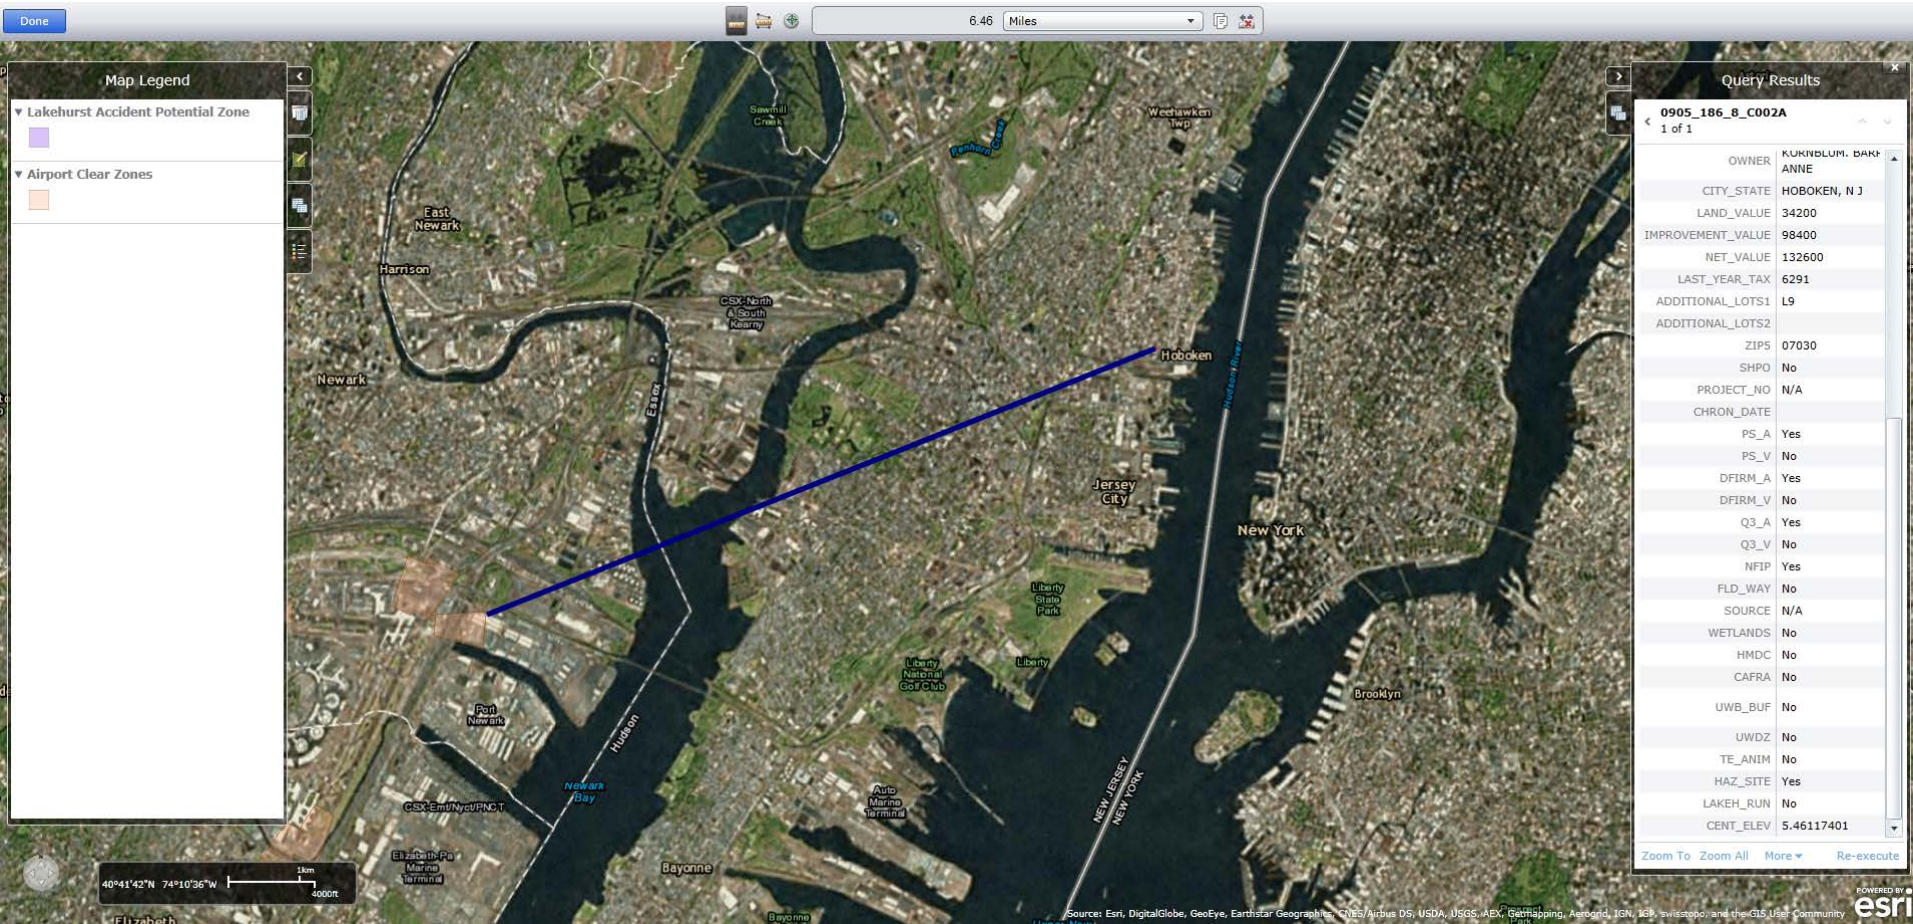

Application ID#: RRE0028738 PAMS Pin#: 0905_186_8_C002A Address: 159 Newark Street, Apartment 2A, Hoboken

Airport Clear Zones and Accident Potential Zones Map

Application ID#: RRE0028738 PAMS Pin#: 0905_186_8_C002A Address: 159 Newark Street, Apartment 2A, Hoboken

Airport Clear Zones and Accident Potential Zones Map
Newark Liberty International Airport (Approximately 6 miles)

Application ID#: RRE0028738 PAMS Pin#: 0905_186_8_C002A Address: 159 Newark Street, Apartment 2A, Hoboken

Airport Clear Zones and Accident Potential Zones Map
Atlantic City International Airport (Approximately 92 miles)

Application ID#: RRE0028738 PAMS Pin#: 0905_186_8_C002A Address: 159 Newark Street, Apartment 2A, Hoboken

Airport Clear Zones and Accident Potential Zones Map
Lakehurst Naval Air Station (Approximately 48 miles)