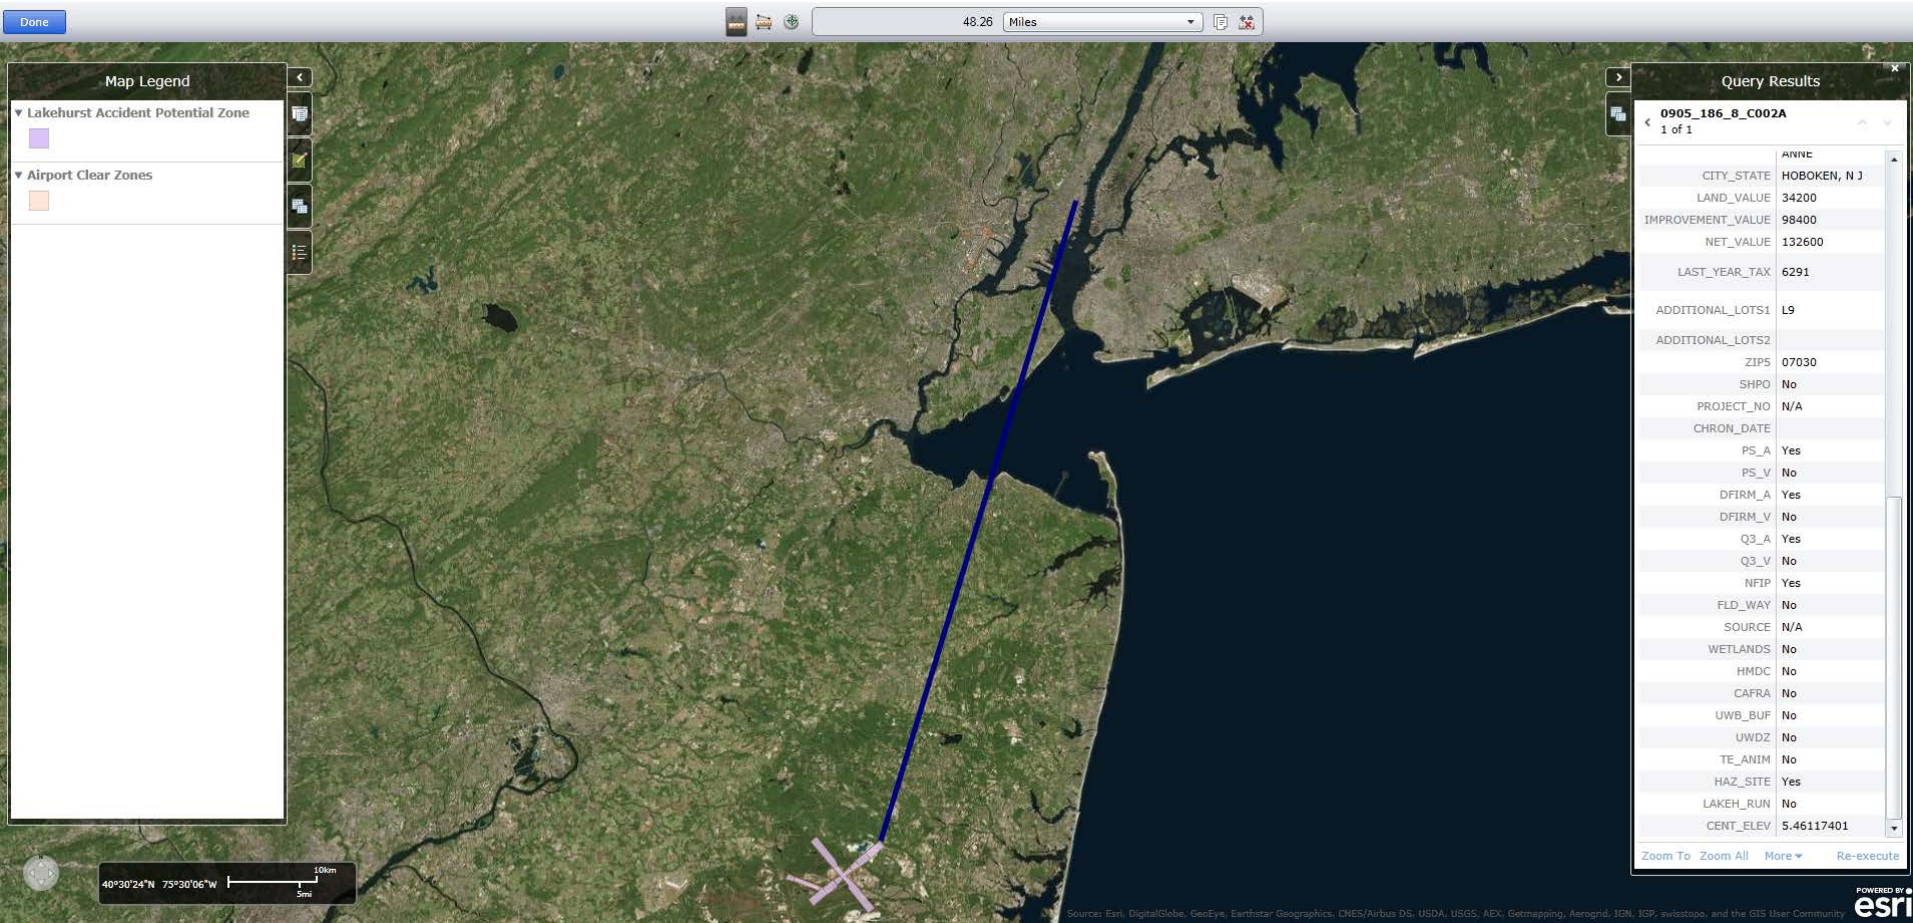

Application ID#: RRE0028738 PAMS Pin#: 0905_186_8_C002A Address: 159 Newark Street, Apartment 2A, Hoboken

Airport Clear Zones and Accident Potential Zones Map

Application ID#: RRE0028738 PAMS Pin#: 0905_186_8_C002A Address: 159 Newark Street, Apartment 2A, Hoboken

Airport Clear Zones and Accident Potential Zones Map
Newark Liberty International Airport (Approximately 6 miles)

Application ID#: RRE0028738 PAMS Pin#: 0905_186_8_C002A Address: 159 Newark Street, Apartment 2A, Hoboken

Airport Clear Zones and Accident Potential Zones Map
Atlantic City International Airport (Approximately 92 miles)

Application ID#: RRE0028738 PAMS Pin#: 0905_186_8_C002A Address: 159 Newark Street, Apartment 2A, Hoboken

Airport Clear Zones and Accident Potential Zones Map
Lakehurst Naval Air Station (Approximately 48 miles)