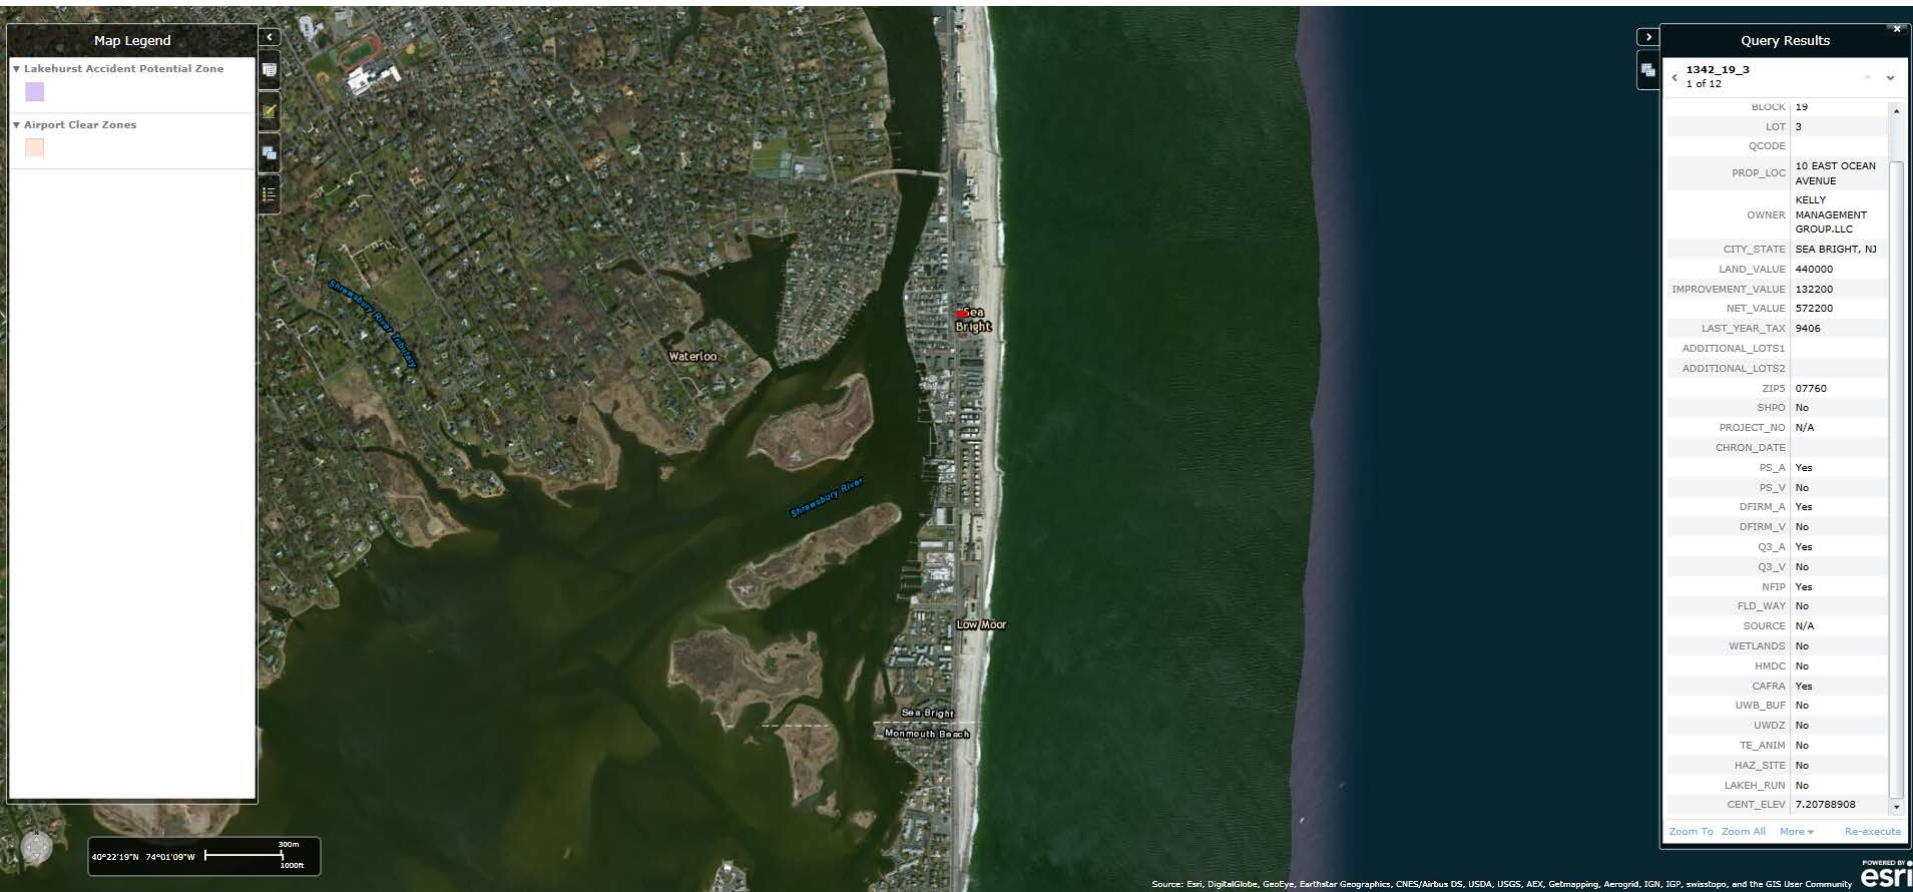

Application ID#: SBL619239 PAMS PIN #: 1342_19_3 Address: 10 East Ocean Avenue, Sea Bright

Airport Clear Zones and Accident Potential Zones Map

Application ID#: SBL619239 PAMS PIN #: 1342_19_3 Address: 10 East Ocean Avenue, Sea Bright

Airport Clear Zones and Accident Potential Zones Map
Newark Liberty International Airport (Approximately 24 miles)

Application ID#: SBL619239 PAMS PIN #: 1342_19_3 Address: 10 East Ocean Avenue, Sea Bright

Airport Clear Zones and Accident Potential Zones Map
Atlantic City International Airport (Approximately 69 miles)

Application ID#: SBL619239 PAMS PIN #: 1342_19_3 Address: 10 East Ocean Avenue, Sea Bright

Airport Clear Zones and Accident Potential Zones Map
Lakehurst Naval Air Station (Approximately 27 miles)