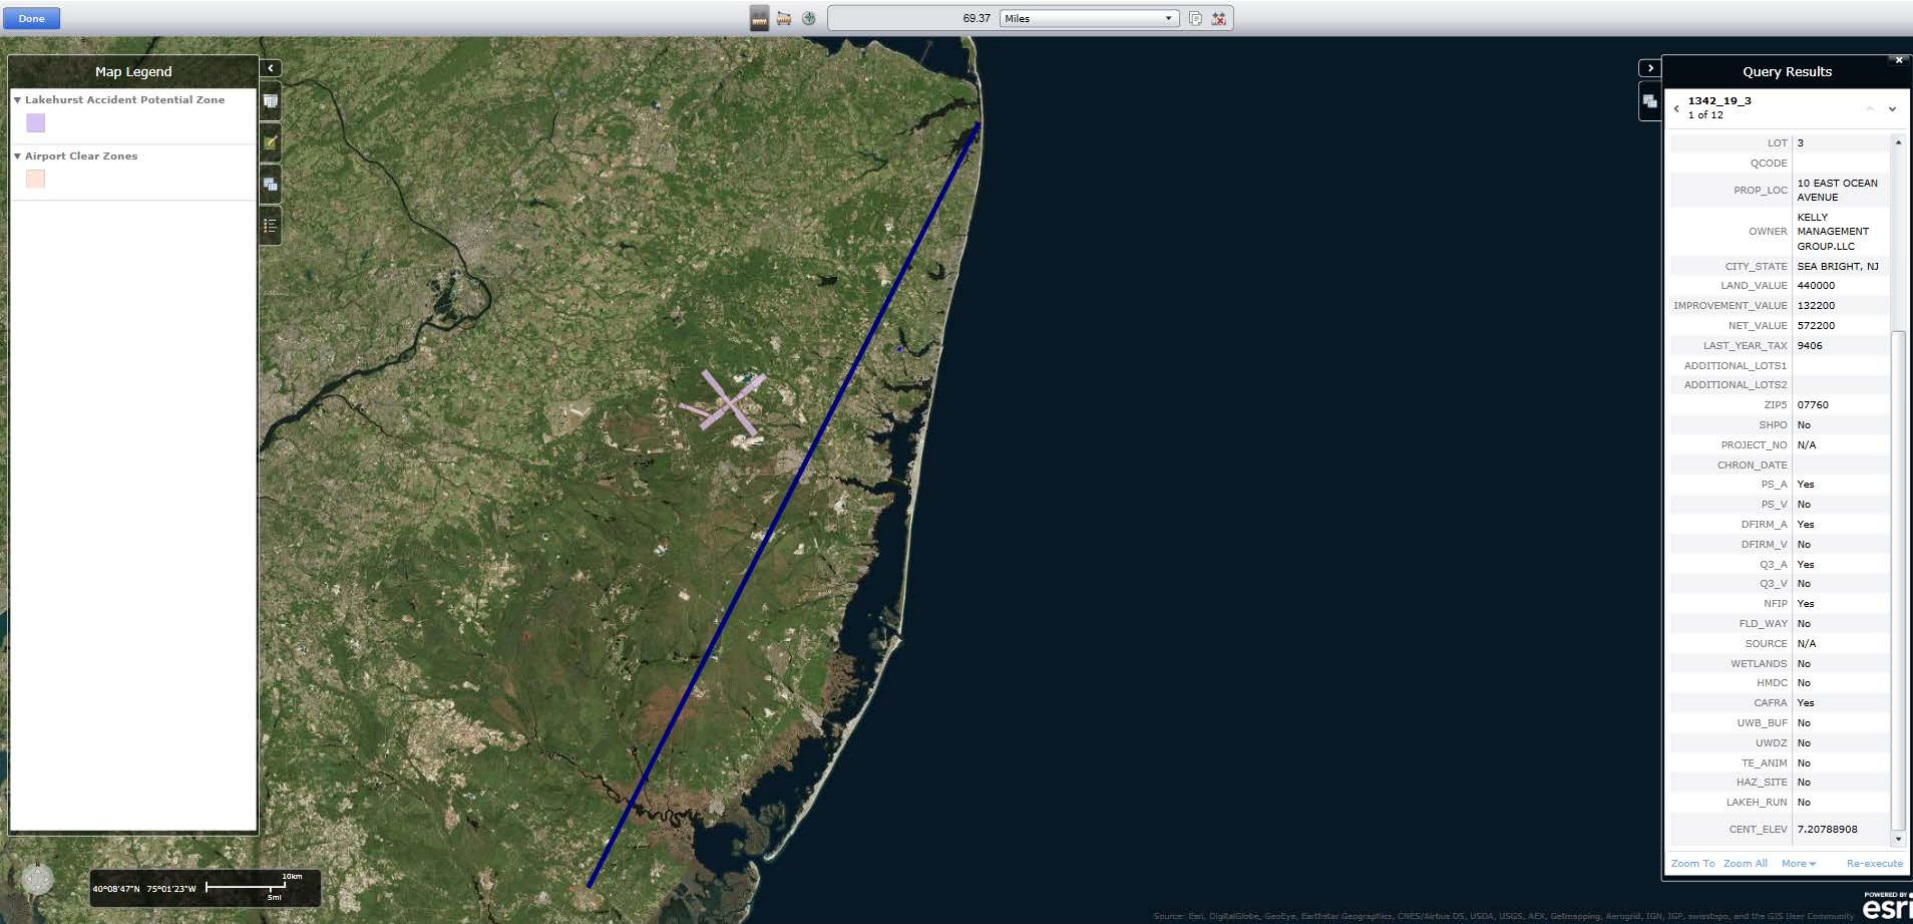

Application ID#: SBL619239 PAMS PIN #: 1342_19_3 Address: 10 East Ocean Avenue, Sea Bright

Airport Clear Zones and Accident Potential Zones Map

Application ID#: SBL619239 PAMS PIN #: 1342_19_3 Address: 10 East Ocean Avenue, Sea Bright

Airport Clear Zones and Accident Potential Zones Map
Newark Liberty International Airport (Approximately 24 miles)

Application ID#: SBL619239 PAMS PIN #: 1342_19_3 Address: 10 East Ocean Avenue, Sea Bright

Airport Clear Zones and Accident Potential Zones Map
Atlantic City International Airport (Approximately 69 miles)

Application ID#: SBL619239 PAMS PIN #: 1342_19_3 Address: 10 East Ocean Avenue, Sea Bright

Airport Clear Zones and Accident Potential Zones Map
Lakehurst Naval Air Station (Approximately 27 miles)