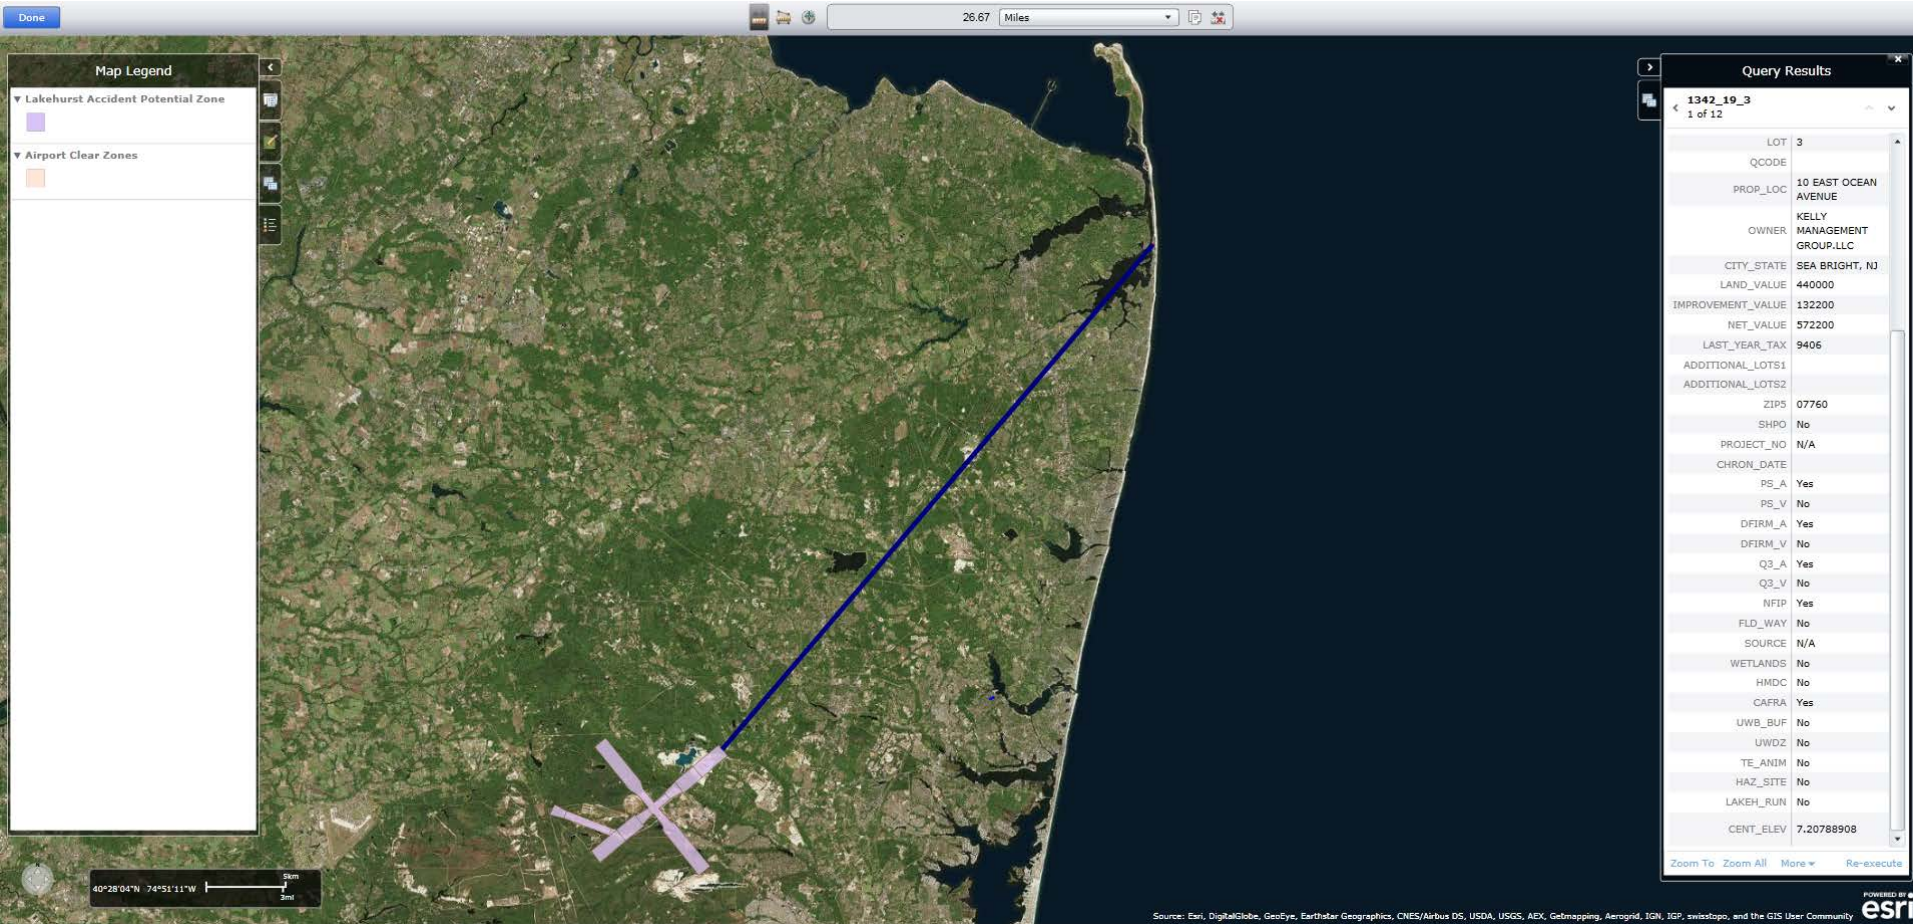

Application ID#: SBL619239 PAMS PIN #: 1342_19_3 Address: 10 East Ocean Avenue, Sea Bright

Airport Clear Zones and Accident Potential Zones Map

Application ID#: SBL619239 PAMS PIN #: 1342_19_3 Address: 10 East Ocean Avenue, Sea Bright

Airport Clear Zones and Accident Potential Zones Map
Newark Liberty International Airport (Approximately 24 miles)

Application ID#: SBL619239 PAMS PIN #: 1342_19_3 Address: 10 East Ocean Avenue, Sea Bright

Airport Clear Zones and Accident Potential Zones Map
Atlantic City International Airport (Approximately 69 miles)

Application ID#: SBL619239 PAMS PIN #: 1342_19_3 Address: 10 East Ocean Avenue, Sea Bright

Airport Clear Zones and Accident Potential Zones Map
Lakehurst Naval Air Station (Approximately 27 miles)