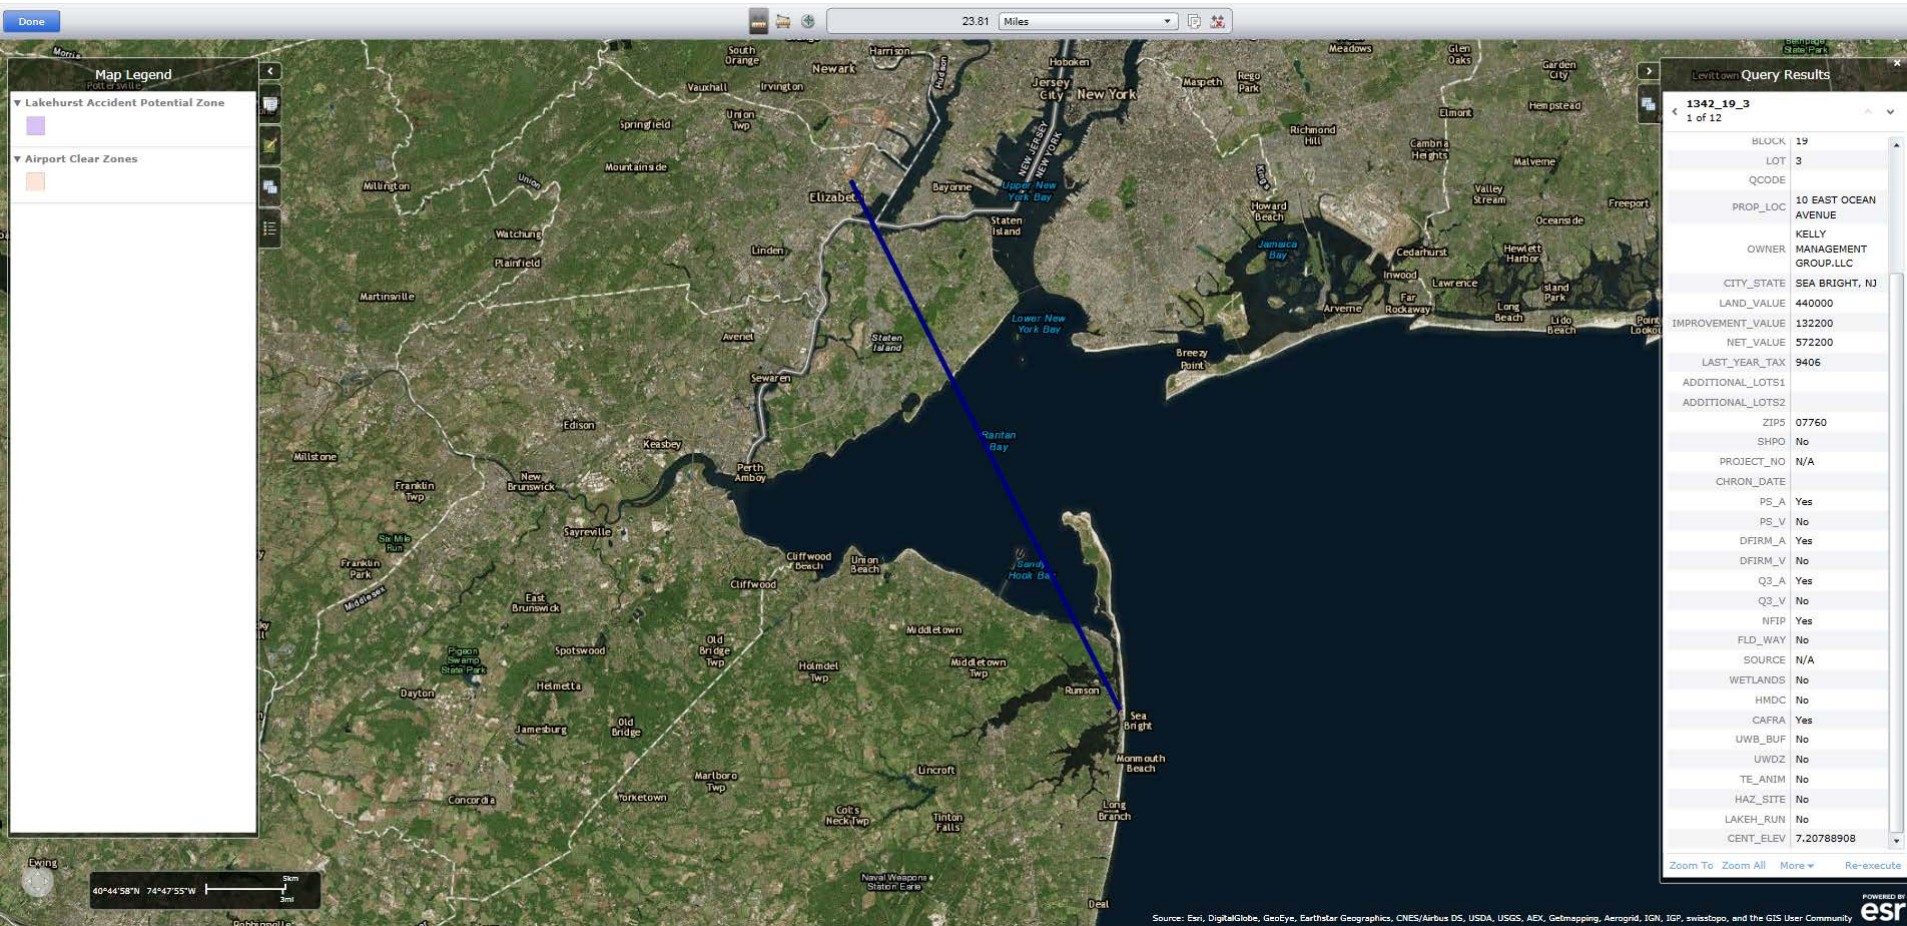

Application ID#: SBL619239 PAMS PIN #: 1342_19_3 Address: 10 East Ocean Avenue, Sea Bright

Airport Clear Zones and Accident Potential Zones Map

Application ID#: SBL619239 PAMS PIN #: 1342_19_3 Address: 10 East Ocean Avenue, Sea Bright

Airport Clear Zones and Accident Potential Zones Map
Newark Liberty International Airport (Approximately 24 miles)

Application ID#: SBL619239 PAMS PIN #: 1342_19_3 Address: 10 East Ocean Avenue, Sea Bright

Airport Clear Zones and Accident Potential Zones Map
Atlantic City International Airport (Approximately 69 miles)

Application ID#: SBL619239 PAMS PIN #: 1342_19_3 Address: 10 East Ocean Avenue, Sea Bright

Airport Clear Zones and Accident Potential Zones Map
Lakehurst Naval Air Station (Approximately 27 miles)