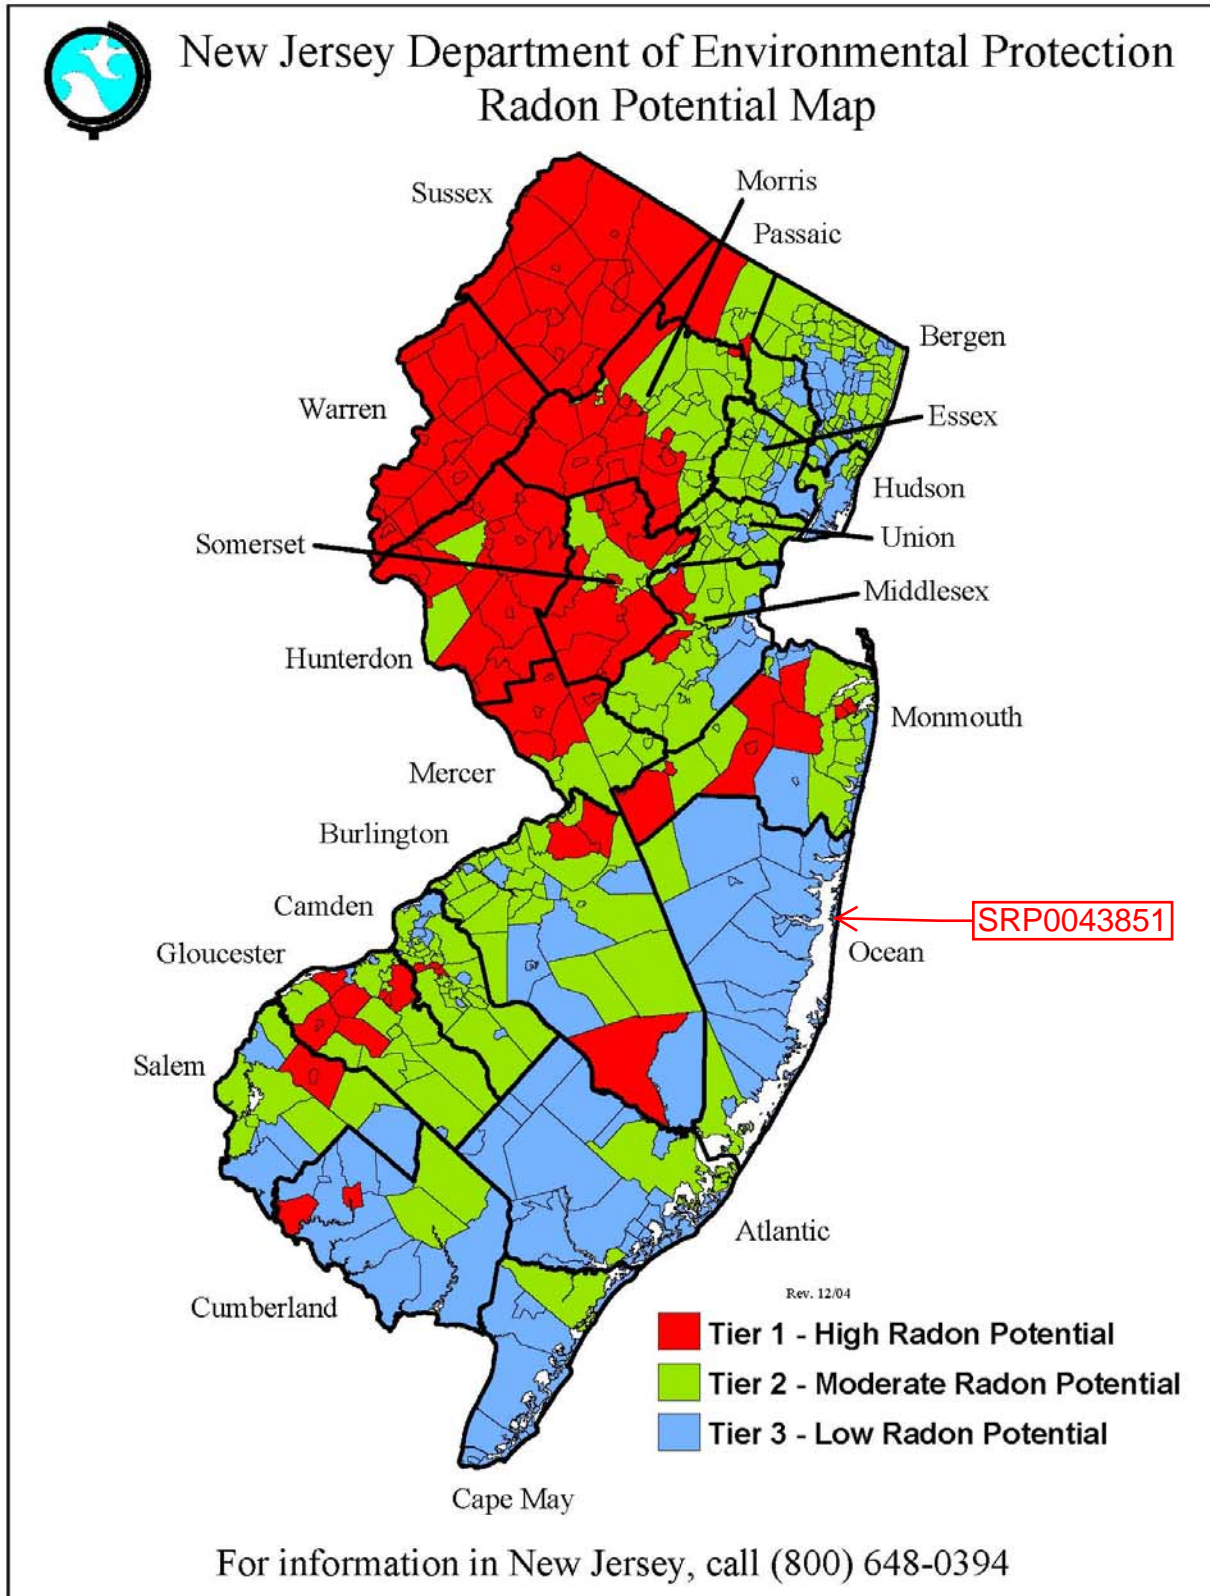

[Click here to see your town's radon potential.](#)

[Radon Main Page](#)

STATE OF NEW JERSEY

DEPARTMENT OF ENVIRONMENTAL PROTECTION

RADIATION PROTECTION AND RELEASE PREVENTION

**Sections:**

- [Radioactive Materials Program - Agreement State](#)
- [Radon Section](#)
- [Non-Ionizing Radiation Section](#)
- [Radiologically Contaminated Site Cleanups](#)
- [Back to Bureau of Environmental Radiation home page](#)