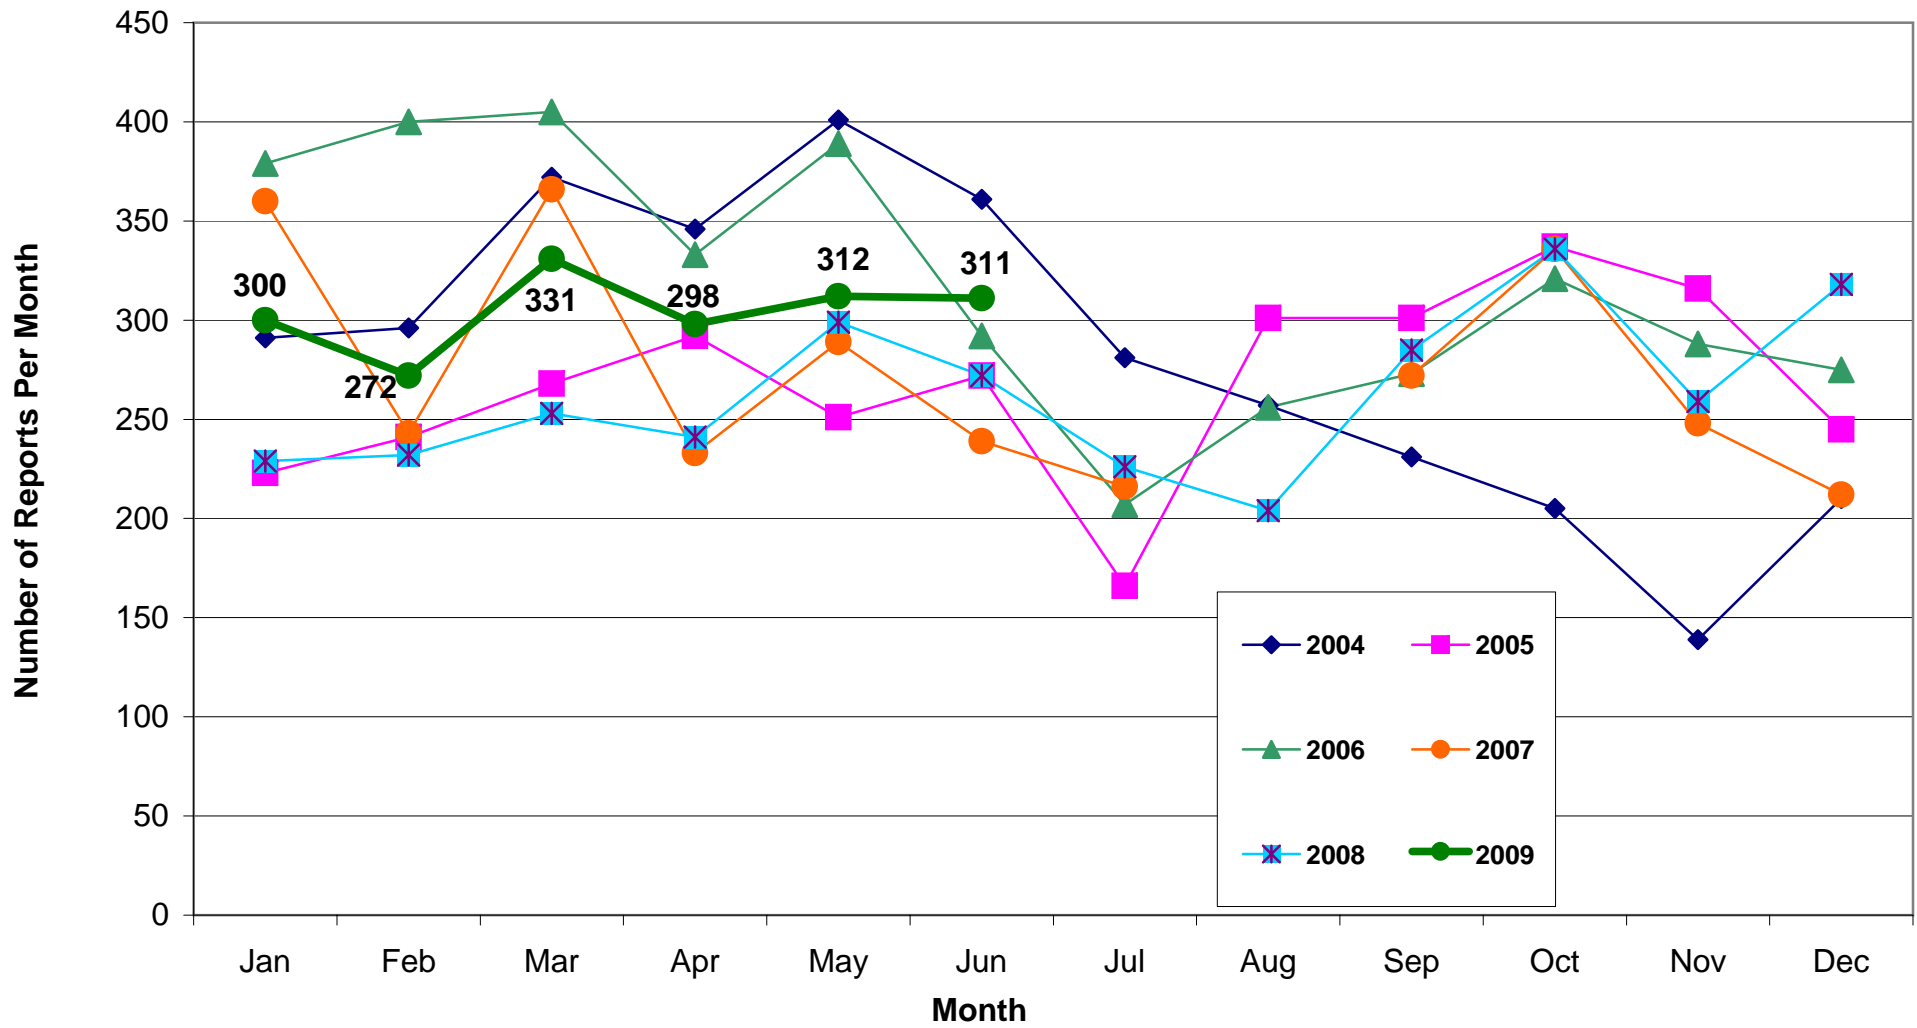

**NJ Department of Children and Families
New Jersey Department of Children and Families
All Reports to IAIU
January - June 2009**

A report may include more than one child.

NJSPIRIT replaced SIS during August 2007. Due to transition between the two systems, ITR could not rely on the accuracy of August 2007 data, and it is not included in this chart.