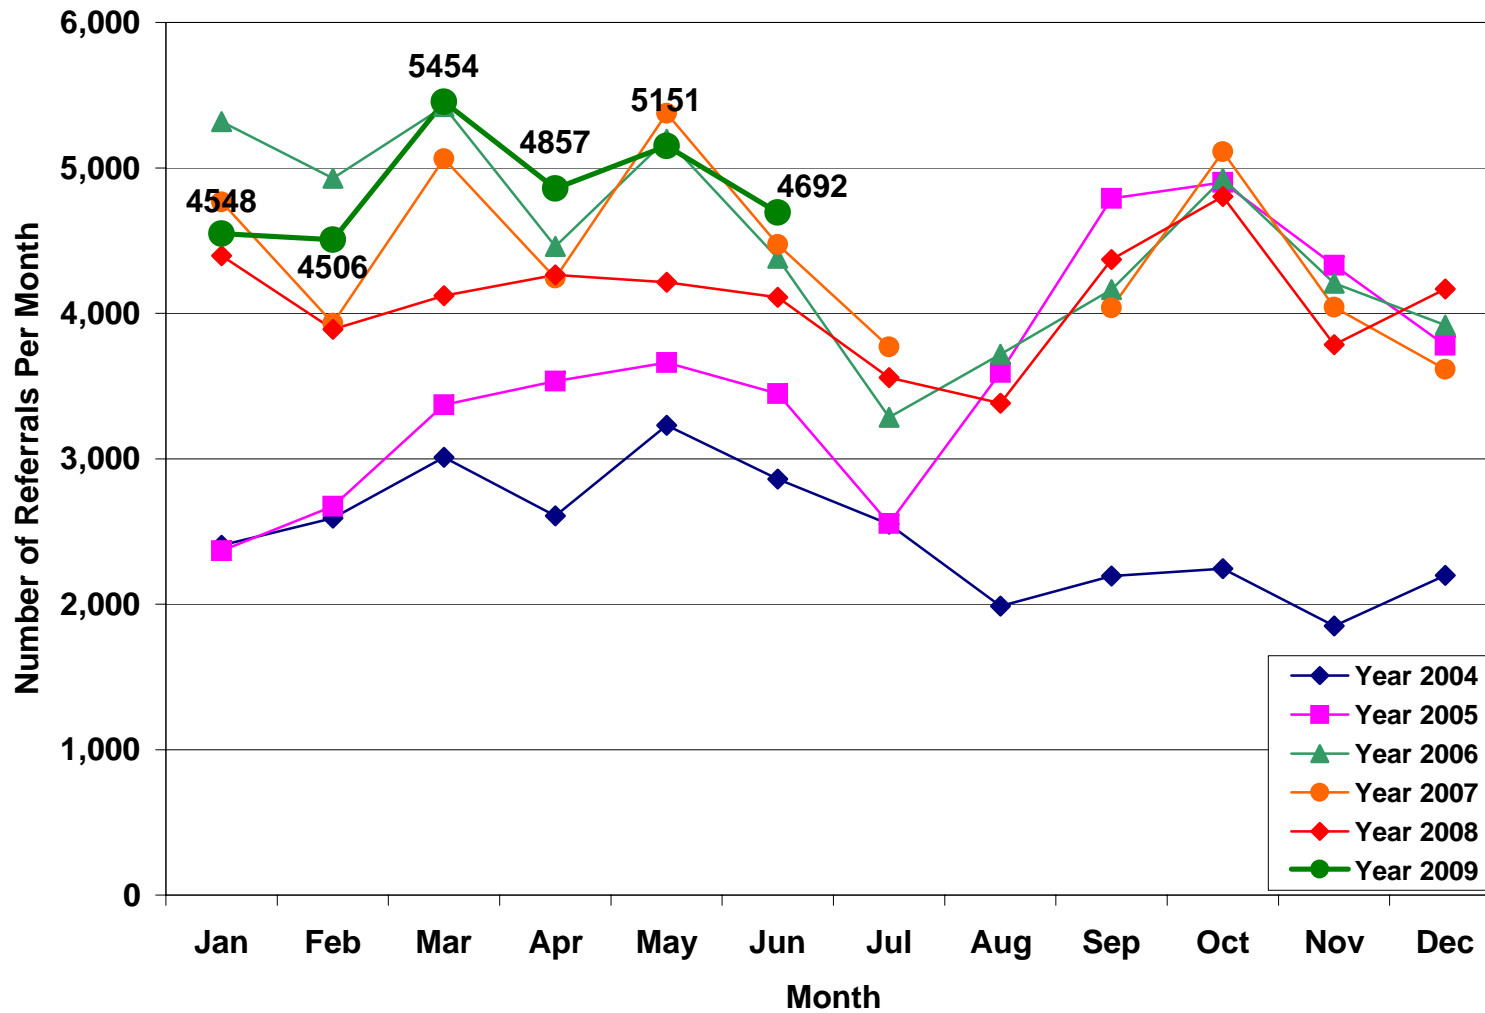

NJ Department of Children and Families

Child Protective Service Reports to DYFS Offices January - June 2009

NJSPIRIT replaced SIS during August 2007. Due to transition between the two systems, ITR could not rely on the accuracy of August 2007 data and it is not included in this report.