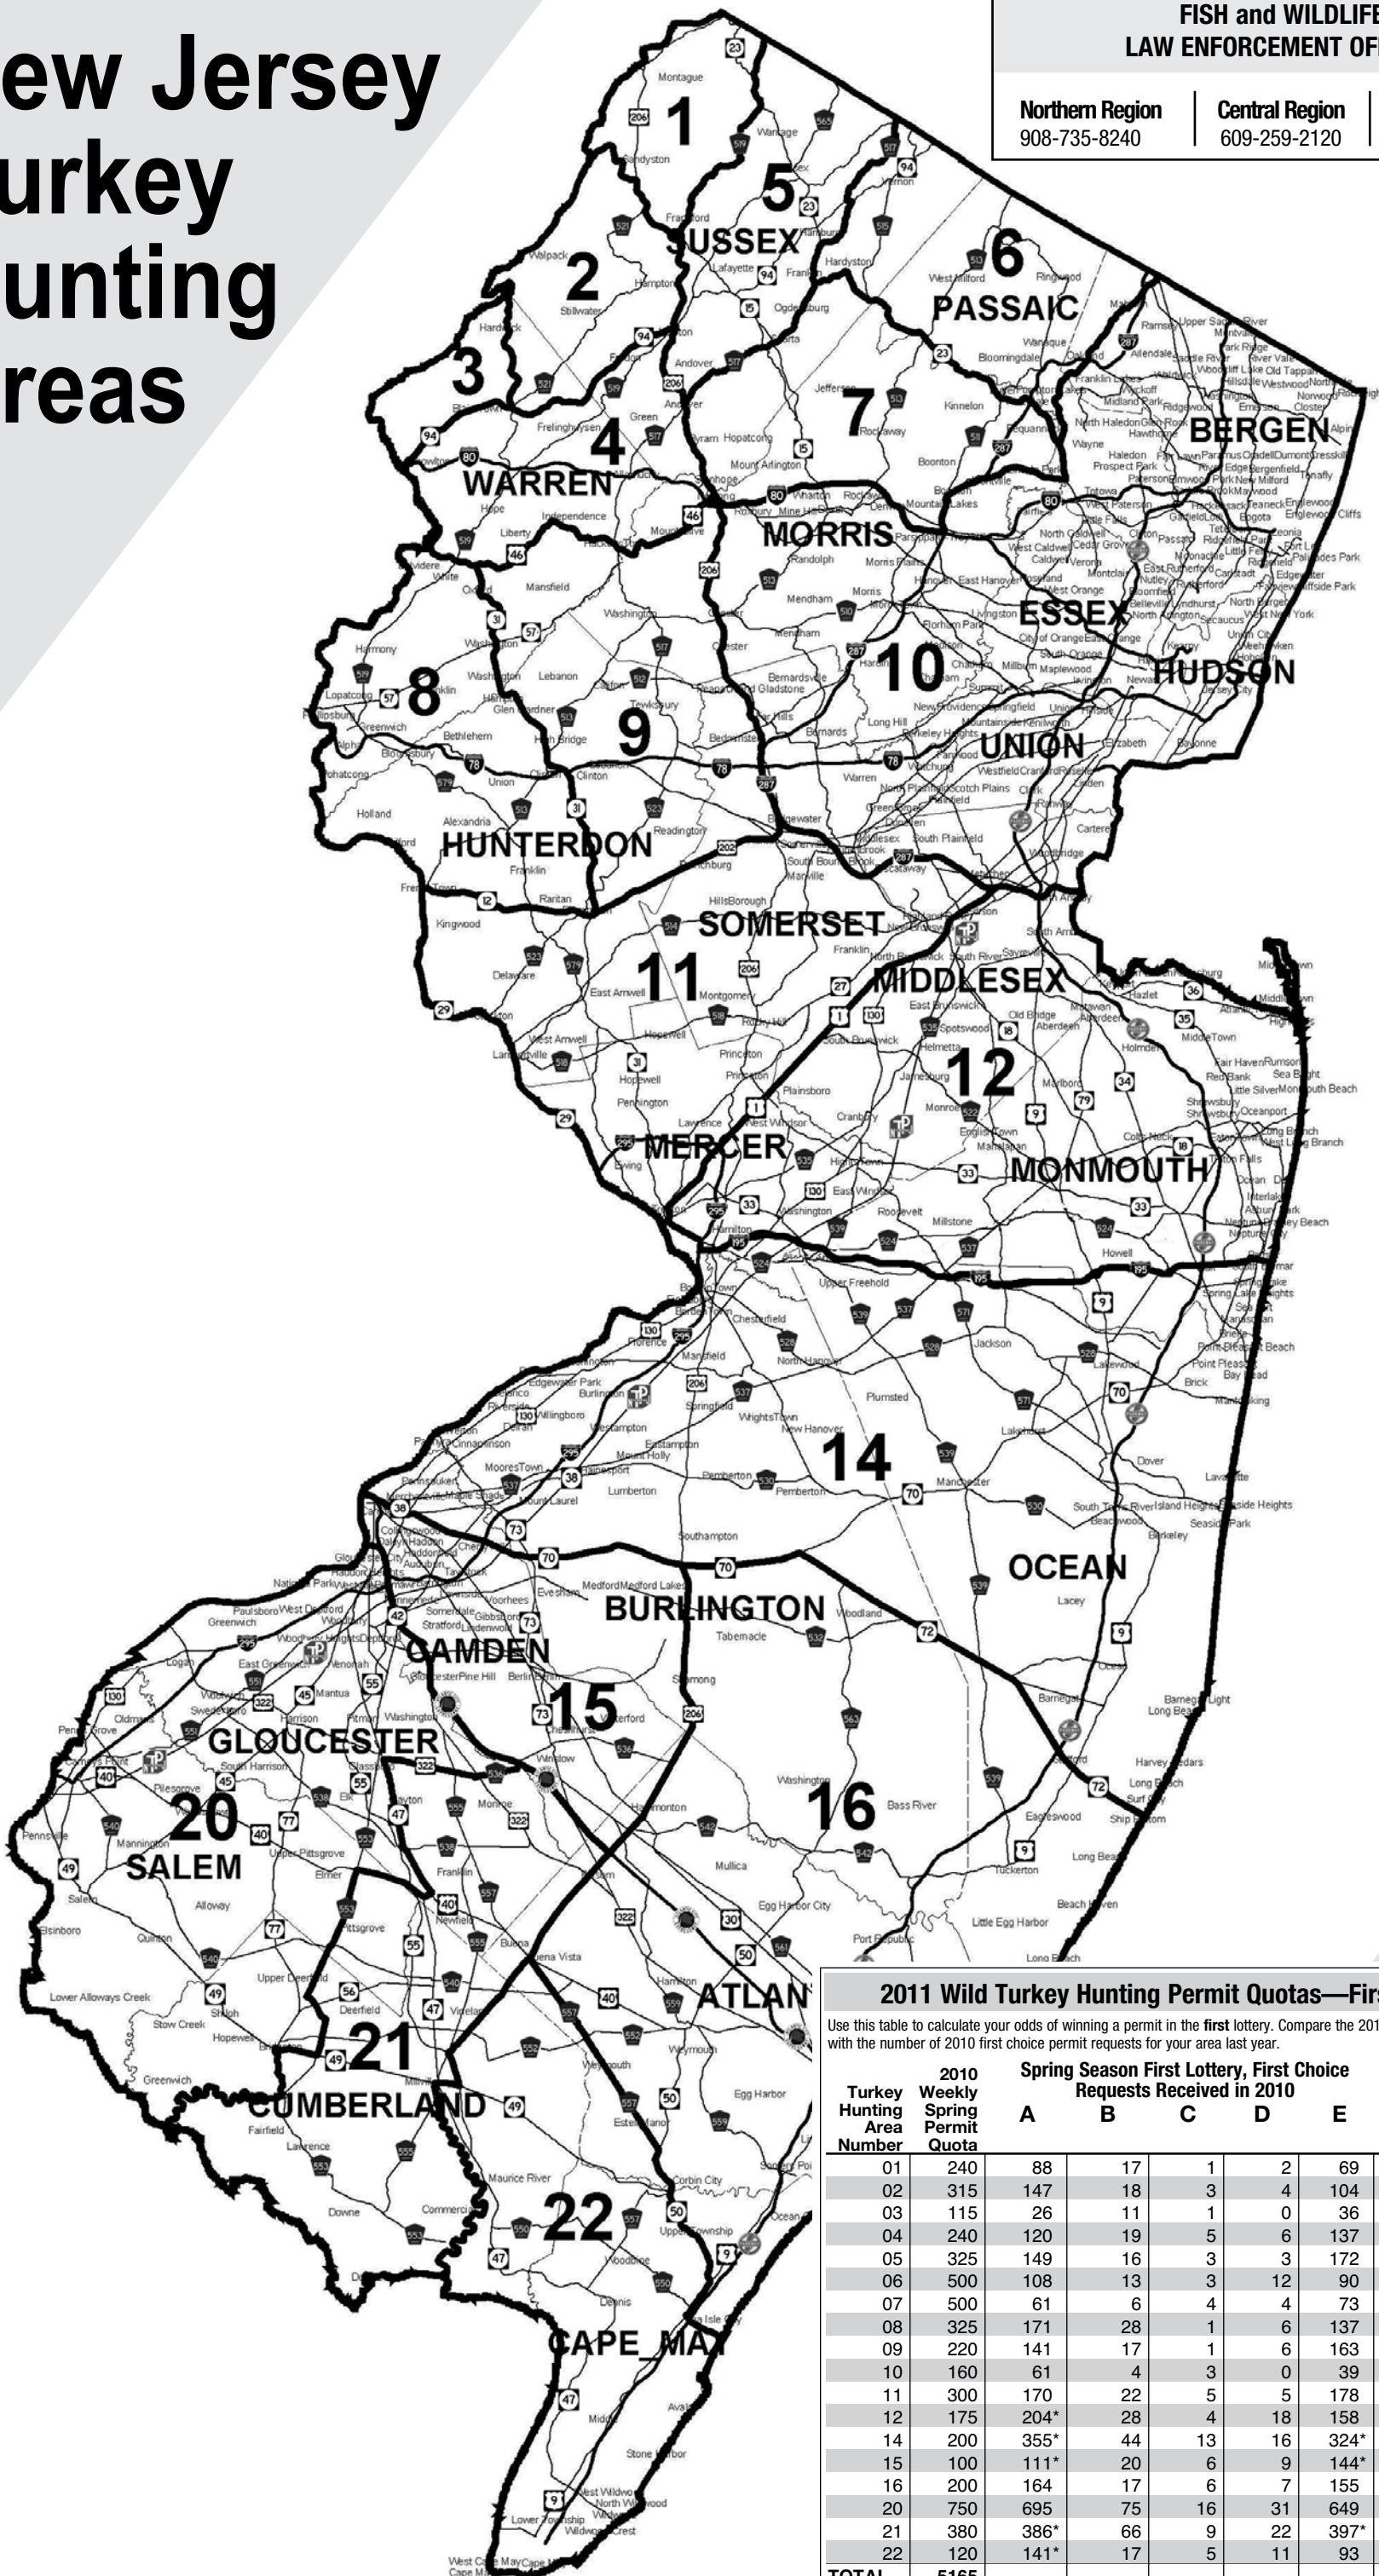

New Jersey Turkey Hunting Areas

FISH and WILDLIFE LAW ENFORCEMENT OFFICES

Northern Region
908-735-8240

Central Region
609-259-2120

Southern Region
856-629-0555

2011 Wild Turkey Hunting Permit Quotas—First Lottery

Use this table to calculate your odds of winning a permit in the first lottery. Compare the 2011 weekly permit quotas with the number of 2010 first choice permit requests for your area last year.

Turkey Hunting Area Number	2010 Weekly Spring Permit Quota	Spring Season First Lottery, First Choice Requests Received in 2010					2011 Weekly Spring Permit Quota	2011 Fall Quota
		A	B	C	D	E		
01	240	88	17	1	2	69	240	240
02	315	147	18	3	4	104	315	315
03	115	26	11	1	0	36	115	115
04	240	120	19	5	6	137	240	240
05	325	149	16	3	3	172	325	325
06	500	108	13	3	12	90	500	0
07	500	61	6	4	4	73	500	0
08	325	171	28	1	6	137	325	325
09	220	141	17	1	6	163	220	220
10	160	61	4	3	0	39	160	0
11	300	170	22	5	5	178	300	300
12	175	204*	28	4	18	158	175	0
14	200	355*	44	13	16	324*	200	0
15	100	111*	20	6	9	144*	100	0
16	200	164	17	6	7	155	200	0
20	750	695	75	16	31	649	750	750
21	380	386*	66	9	22	397*	380	200
22	120	141*	17	5	11	93	120	100
TOTAL	5165						5165	3130