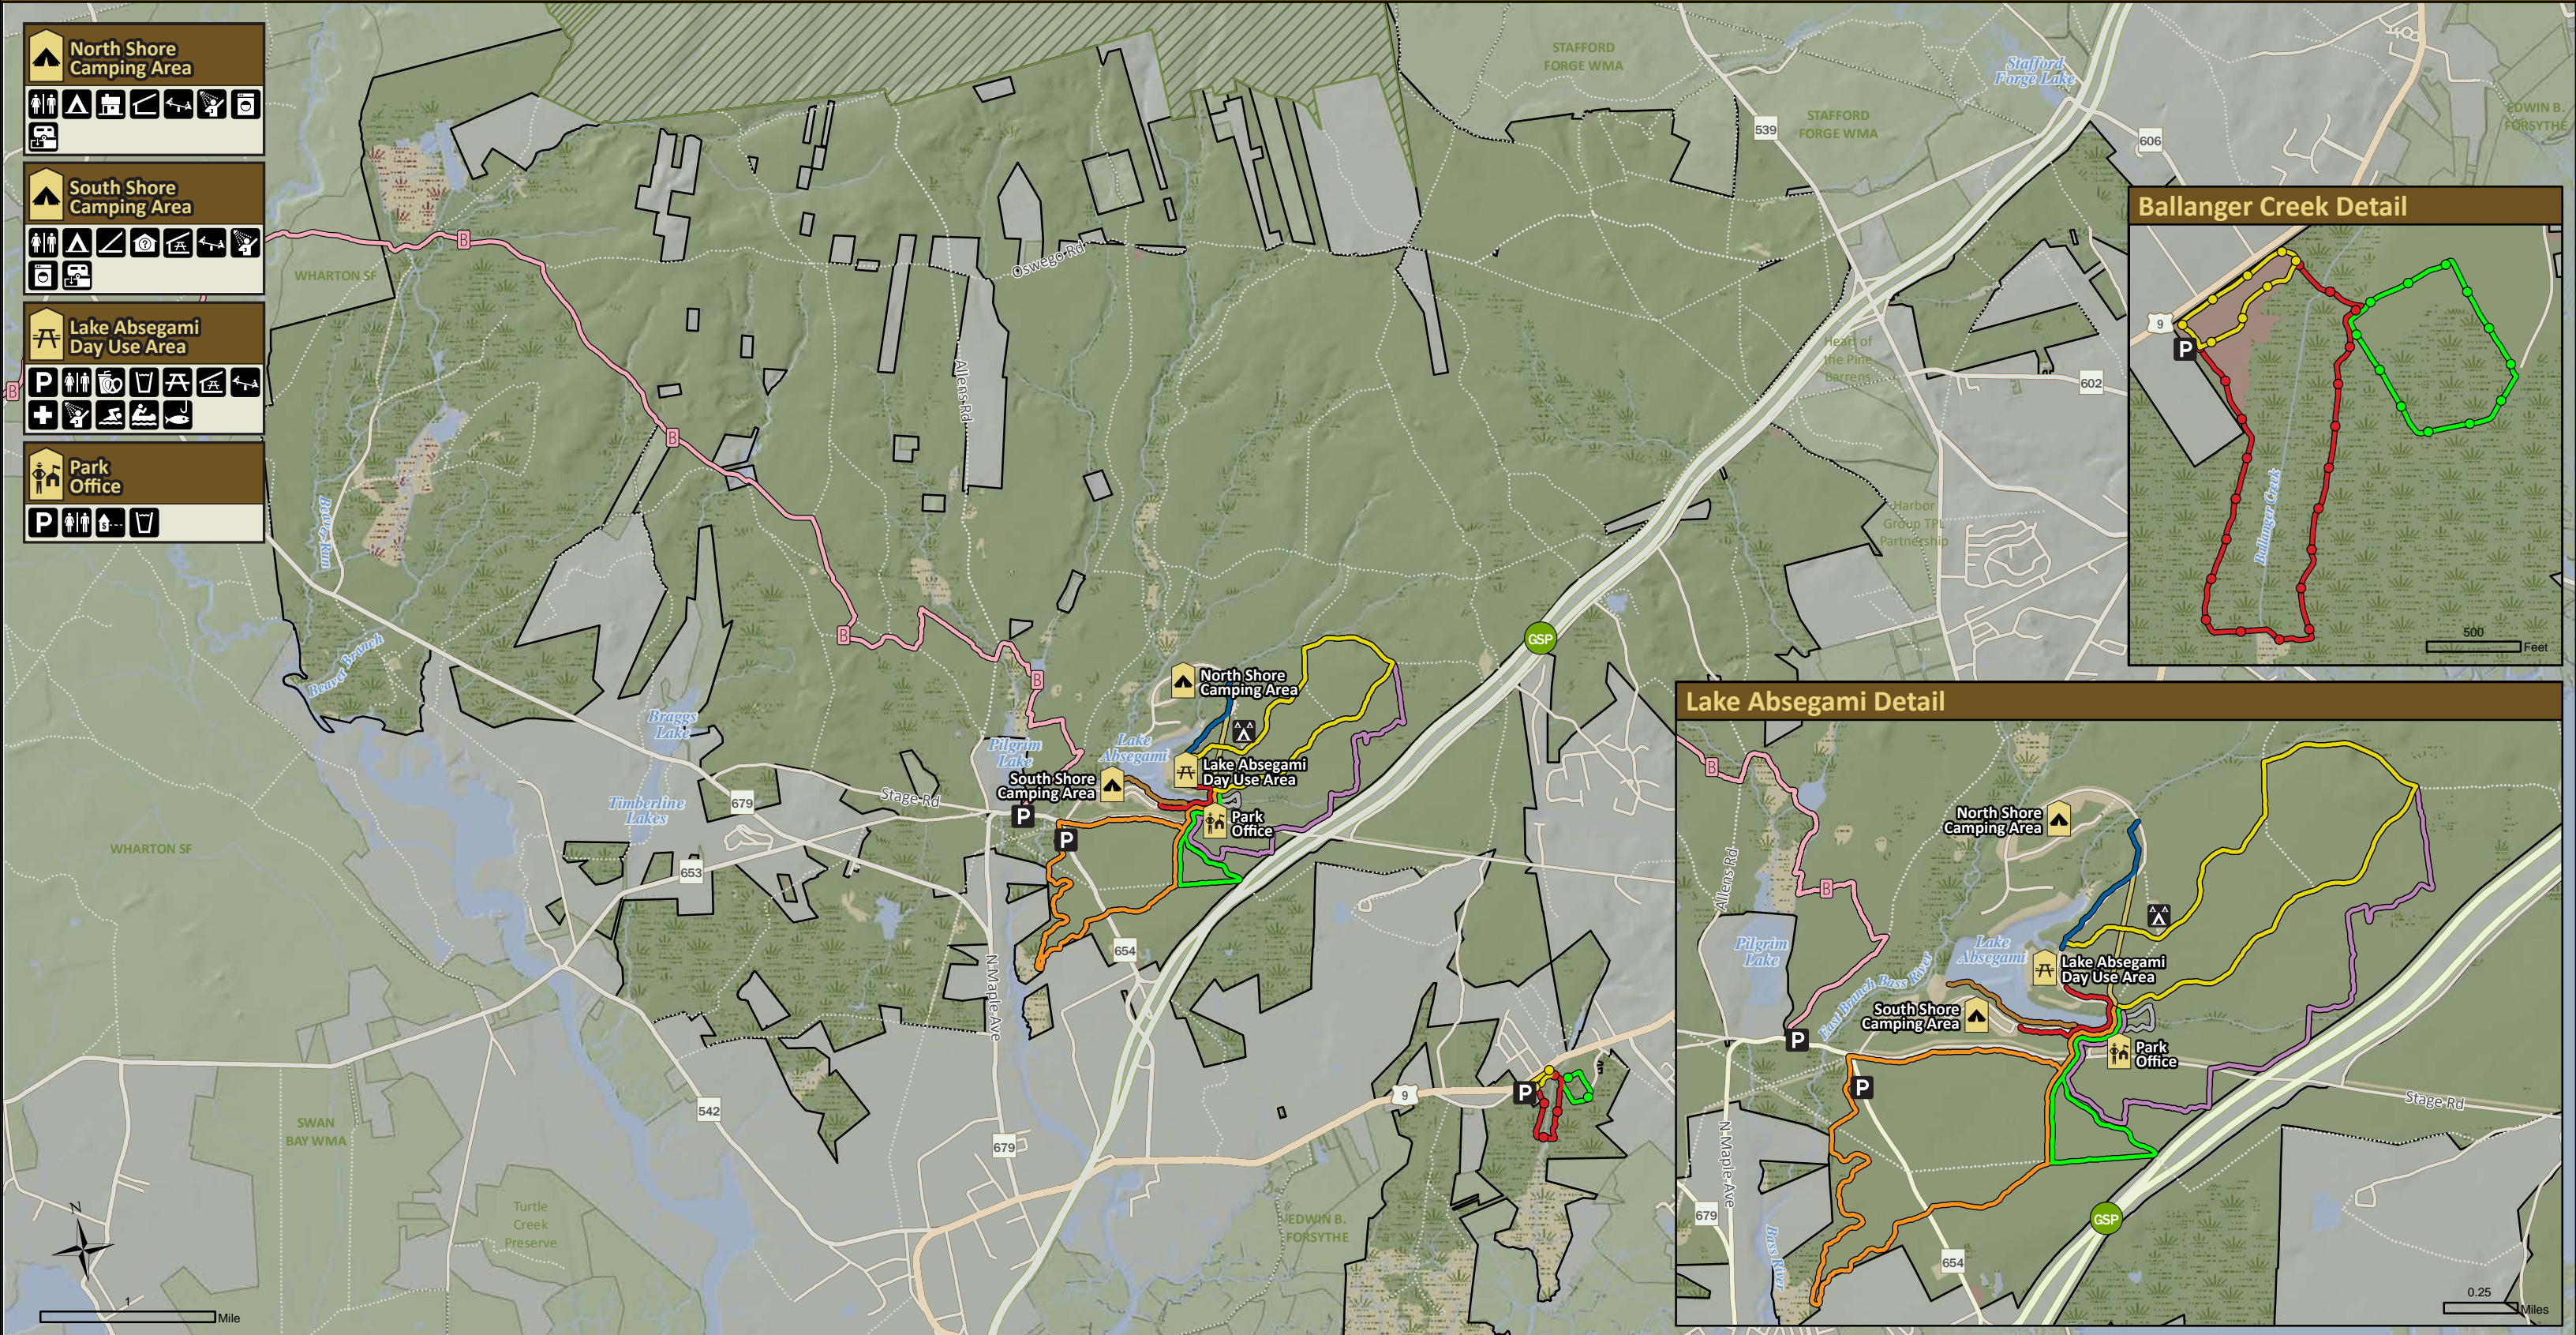

BASS RIVER State Forest

North Shore Camping Area

South Shore Camping Area

Lake Absegam Day Use Area

Park Office

Open Field or Grass	Wetland	Absegam Trail	Falkenburg Trail	Nisky Trail	Connector Trail	Concession	Group Campground	Parking Lot	Restrooms	Trailer Sanitary Station
Forest	Cranberry Bog	Batona Trail	Field Loop	North Shore Trail	Cabins	Drinking Water	Interpretive Center	Picnic Area	Shelter	Visitor Contact Station
Developed Area	Restricted Area	CCC Trail	Forest Loop	South Shore Trail	Campground	First Aid	Laundry	Picnic Shelter	Shower	
Water		Creek Loop	Joe's Trail	Poppy Allen Trail	Canoeing	Fishing	Lean-to	Playground	Swimming	