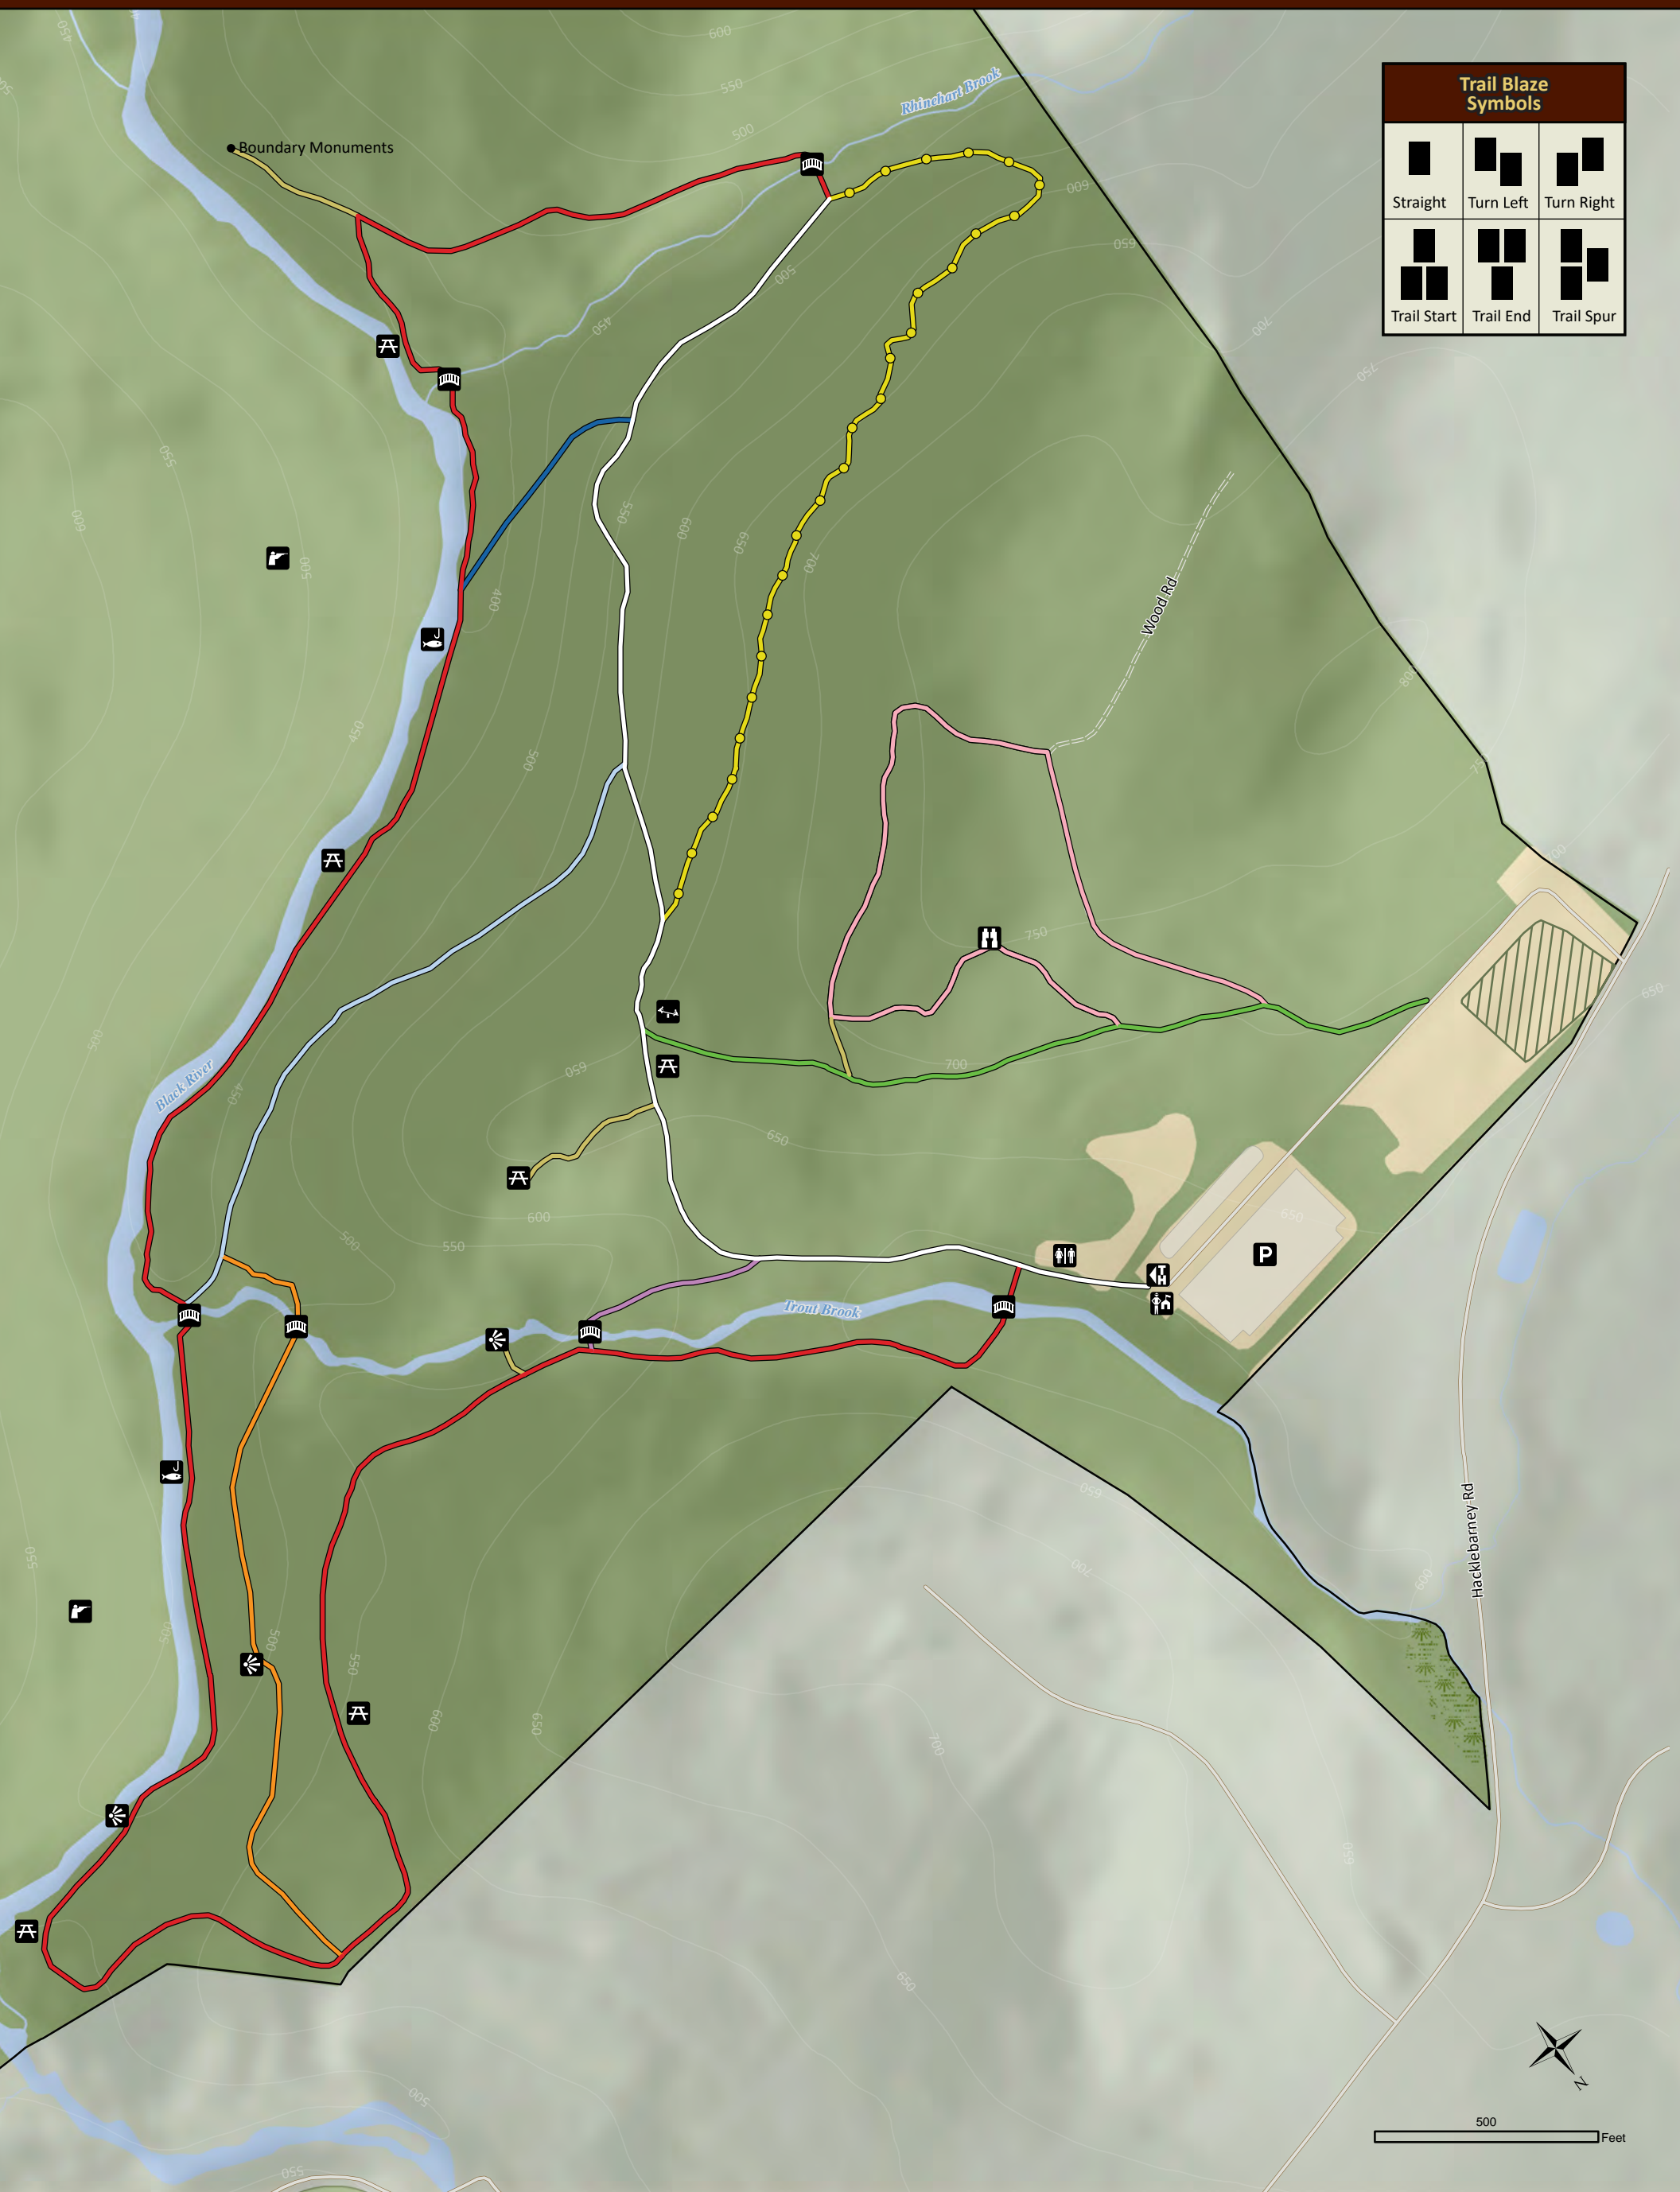

HACKLEBARNEY State Park

Trail Blaze Symbols		
Straight	Turn Left	Turn Right
Trail Start	Trail End	Trail Spur

500 Feet

- | | | | | | |
|---------------------|-----------------------------|-----------------------------|-------------|----------------------|------------------|
| Open Field or Grass | Haki Trail (0.32 mi) | Upland Trail (0.5 mi) | Bridge | Park Office (Closed) | Scenic View |
| Forest | Main Trail (0.7 mi) | Waterfall Trail (0.1 mi) | Fishing | Picnic Area | Trailhead |
| Water | Playground Trail (0.35 mi) | Windy Ridge Trail (0.5 mi) | Hunting | Playground | Wildlife Viewing |
| Restricted Area | Riverside Trail (1.8 mi) | Wintershine Trail (0.35 mi) | Parking Lot | Restrooms | |
| | Three Pools Trail (0.12 mi) | Trail Connector | | | |