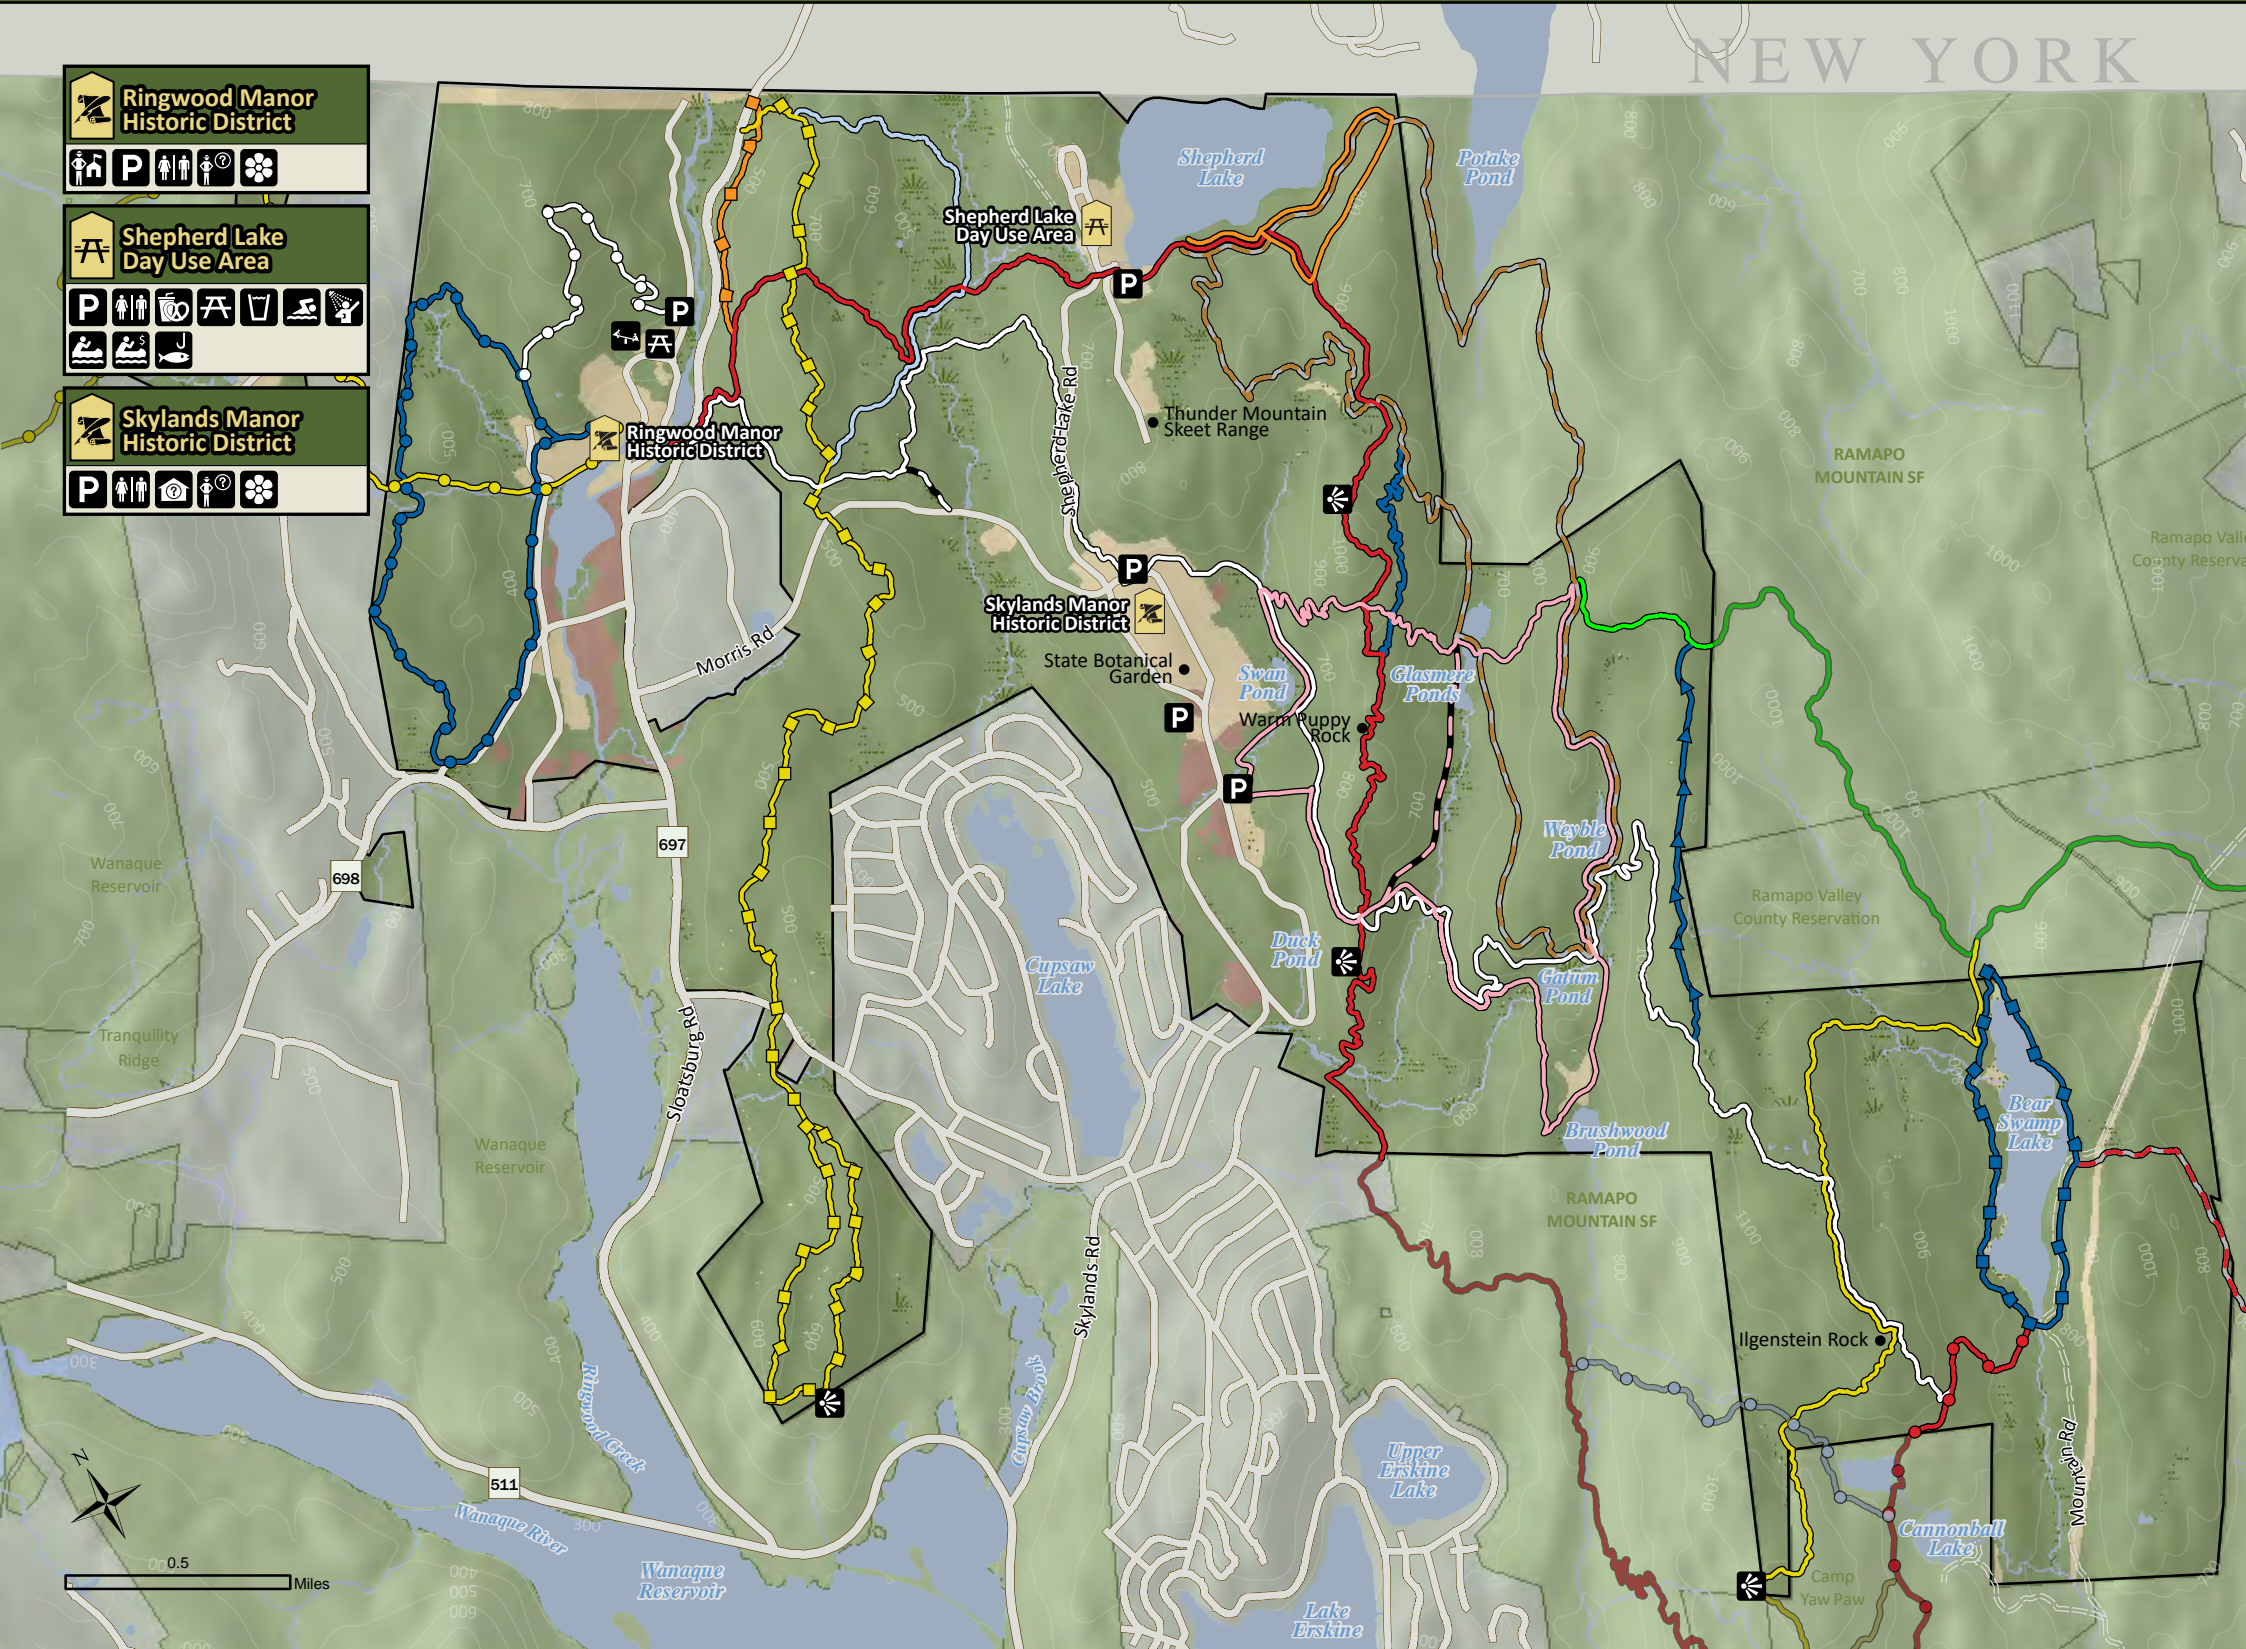

RINGWOOD State Park

Open Field or Grass	Cannonball Trail (0.6 mi)	Five Ponds Trail (4.8 mi)	Hoeflerin Memorial Trail (2.5 mi)	Rocky Mountain Connector (0.7 mi)	Canoeing	Garden	Restrooms	Visitor Center
Forest	Cooper Union Trail (4.7 mi)	Five Ponds Connector (0.7 mi)	Manor Trail (2.8 mi)	Shepherd Lake Trail (1.2 mi)	Canoe Rental	Parking Lot	Scenic View	Visitor Contact Station
Developed Area	Crossover Trail (7 mi)	Halifax Trail (4.5 mi)	Mountain Bike Trail (6.2 mi)	Shore Trail (1.8 mi)	Concession	Park Office	Shower	
Water	Crossover Spur Trail (0.2 mi)	Hasenclever Iron Trail (1.6 mi)	Pierson Ridge Trail (1 mi)	Skylands Trail (0.8 mi)	Drinking Water	Picnic Area	Swimming	
Wetland	Cupsaw Brook Trail (1.4 mi)	Hewitt Connector (1 mi)	Ringwood-Ramapo Trail (5.1 mi)	State Line Trail (0.6 mi)	Fishing	Playground	Tours	