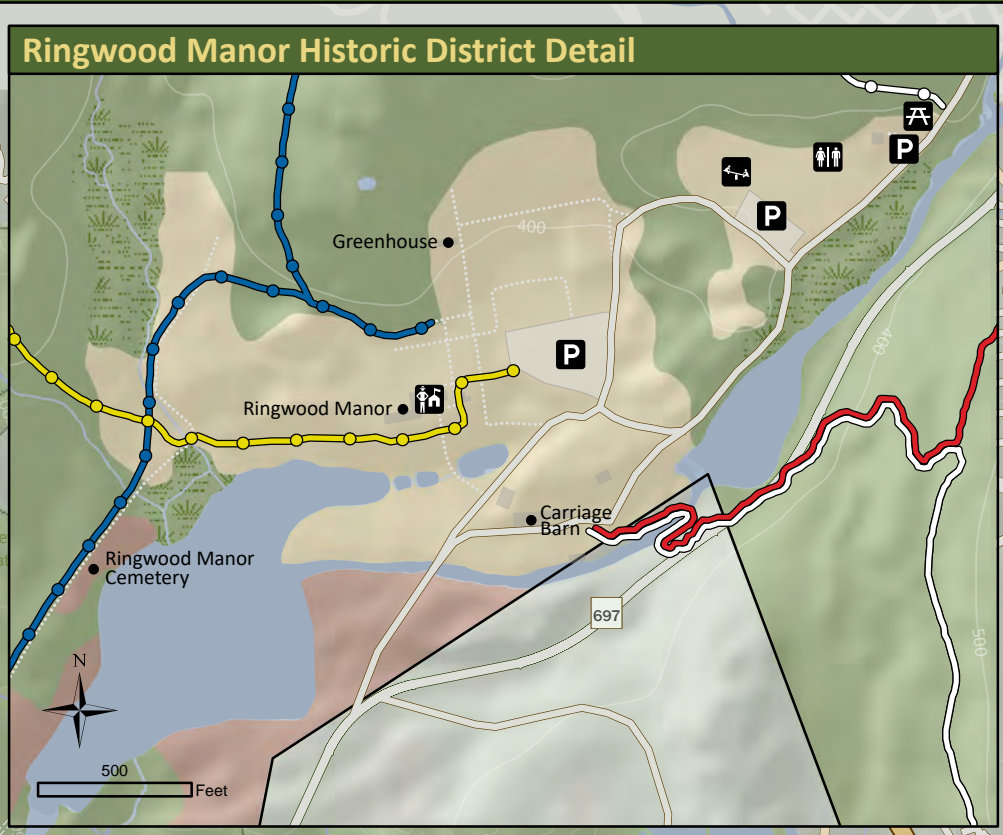

RINGWOOD State Park

Open Field or Grass	Cannonball Trail (0.6 mi)	Five Ponds Trail (4.8 mi)	Hoeflerin Memorial Trail (2.5 mi)	Rocky Mountain Connector (0.7 mi)	Canoeing	Garden	Restrooms	Visitor Center
Forest	Cooper Union Trail (4.7 mi)	Five Ponds Connector (0.7 mi)	Manor Trail (2.8 mi)	Shepherd Lake Trail (1.2 mi)	Canoe Rental	Parking Lot	Scenic View	Visitor Contact Station
Developed Area	Crossover Trail (7 mi)	Halifax Trail (4.5 mi)	Mountain Bike Trail (6.2 mi)	Shore Trail (1.8 mi)	Concession	Park Office	Shower	
Water	Crossover Spur Trail (0.2 mi)	Hasenclever Iron Trail (1.6 mi)	Pierson Ridge Trail (1 mi)	Skylands Trail (0.8 mi)	Drinking Water	Picnic Area	Swimming	
Wetland	Cupsaw Brook Trail (1.4 mi)	Hewitt Connector (1 mi)	Ringwood-Ramapo Trail (5.1 mi)	State Line Trail (0.6 mi)	Fishing	Playground	Tours	