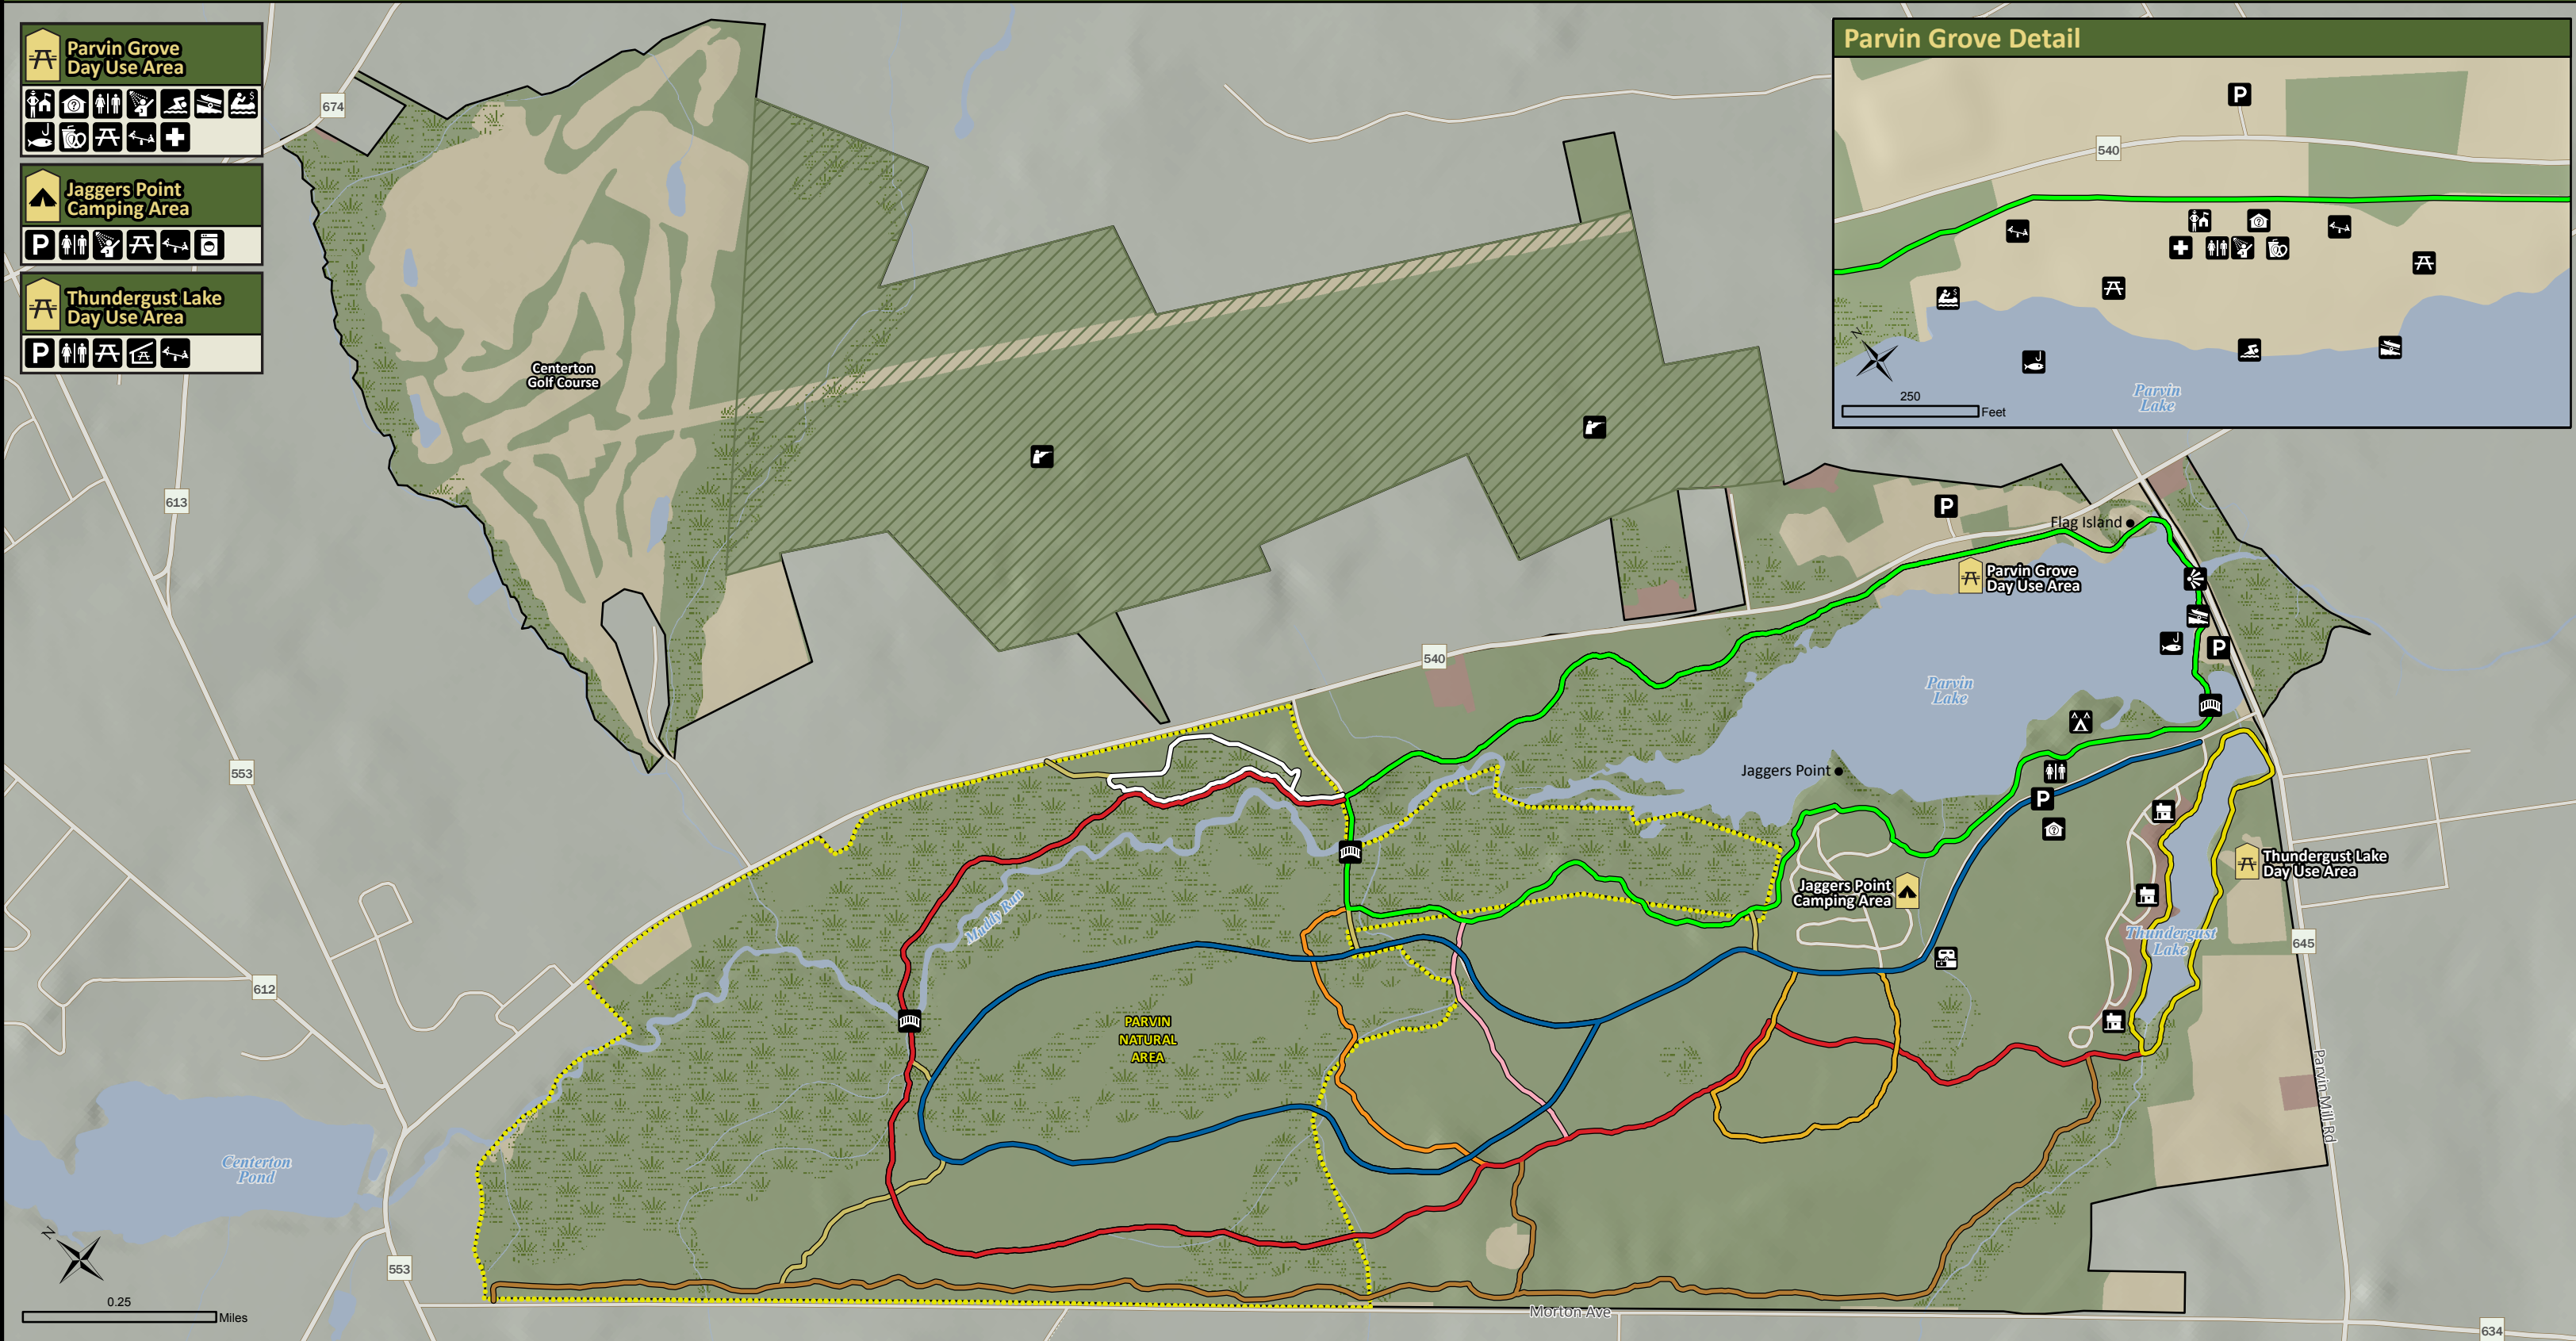

PARVIN State Park

Parvin Grove Day Use Area

Jagers Point Camping Area

Thundergust Lake Day Use Area

Parvin Grove Detail

Open Field or Grass	Wetland	Black Oak Trail	Long Trail	Thundergust Trail	Boat Launch	Concession	Group Campground	Parking Lot	Playground	Swimming
Forest	Natural Area	Flat Trail	Lost Trail	Connector Trail	Bridge	Drinking Water	Park Office	Restrooms	Trailer Sanitary Station	
Developed Area	Restricted Area	Forest Loop	Nature Trail		Cabins	First Aid	Interpretive Center	Picnic Area	Scenic View	
Water		Knoll Trail	Parvin Lake Trail		Canoe Rental	Fishing	Laundry	Picnic Shelter	Shower	