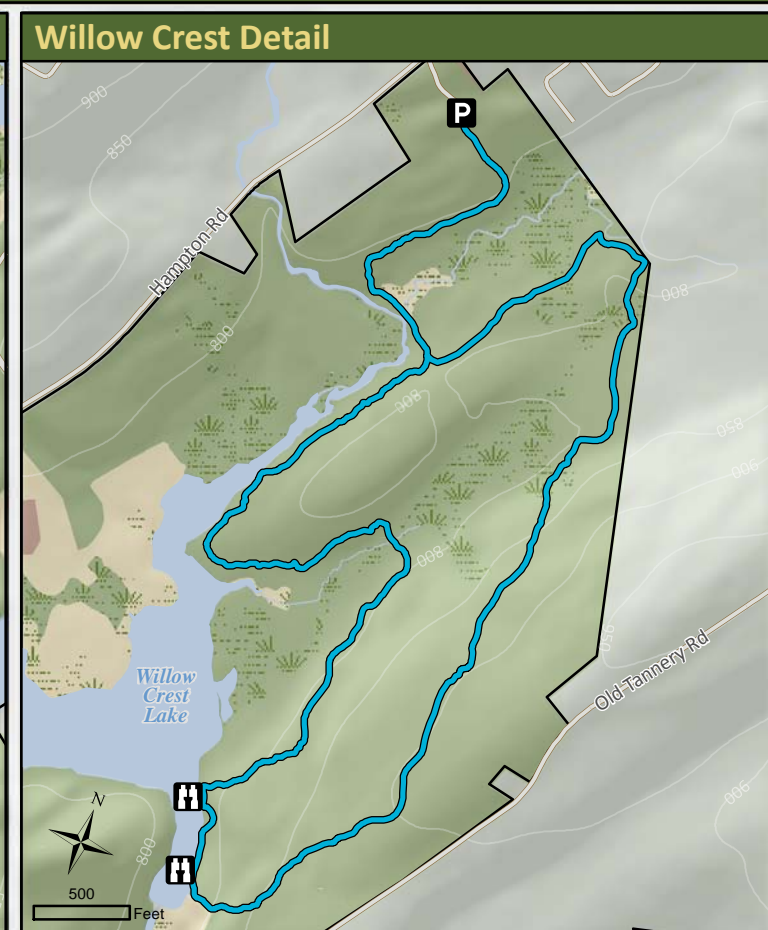

SWARTSWOOD State Park

Open Field or Grass	Water	Bear Claw Trail	Limestone Trail	Willow Crest Trail	Birding	Concession	Group Campground	Picnic Area	Restrooms (Primitive)	Trailer Sanitary Station
Forest	Wetland	Duck Pond Trail	Passage Trail	Connector Trail	Boat Launch	Drinking Water	Historic Site	Picnic Shelter	Scenic View	Yurt
Developed Area		Emmons' Path Trail	Sinkhole Trail		Canoeing	First Aid	Parking Lot	Playground	Shower	
		Grist Mill Trail	Spring Lake Trail		Canoe Rental	Fishing	Park Office	Restrooms	Swimming	