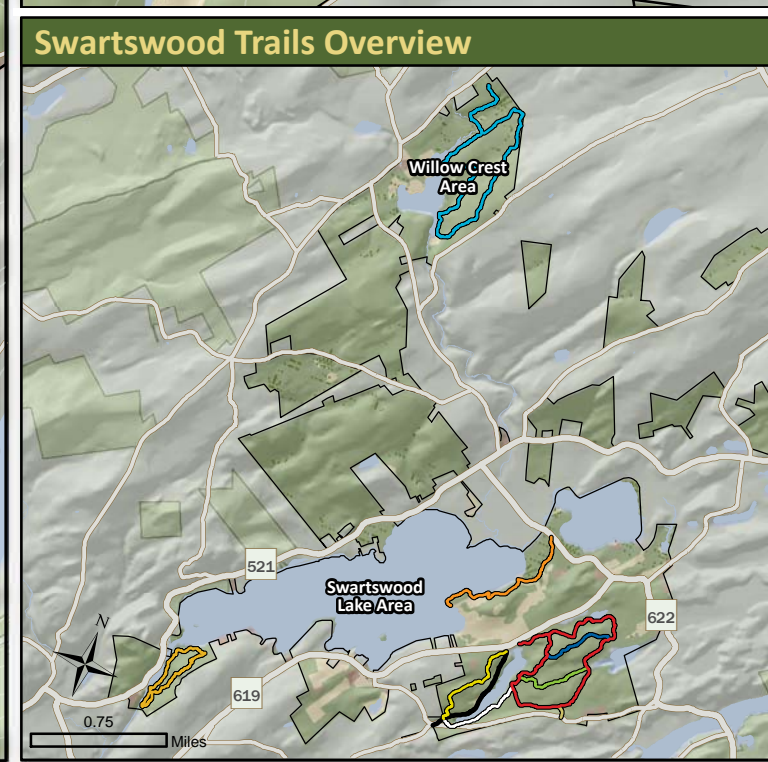

SWARTSWOOD State Park

Open Field or Grass	Water	Bear Claw Trail	Limestone Trail	Willow Crest Trail	Birding	Concession	Group Campground	Picnic Area	Restrooms (Primitive)	Trailer Sanitary Station
Forest	Wetland	Duck Pond Trail	Passage Trail	Connector Trail	Boat Launch	Drinking Water	Historic Site	Picnic Shelter	Scenic View	Yurt
Developed Area		Emmons' Path Trail	Sinkhole Trail		Canoeing	First Aid	Parking Lot	Playground	Shower	
		Grist Mill Trail	Spring Lake Trail		Canoe Rental	Fishing	Park Office	Restrooms	Swimming	