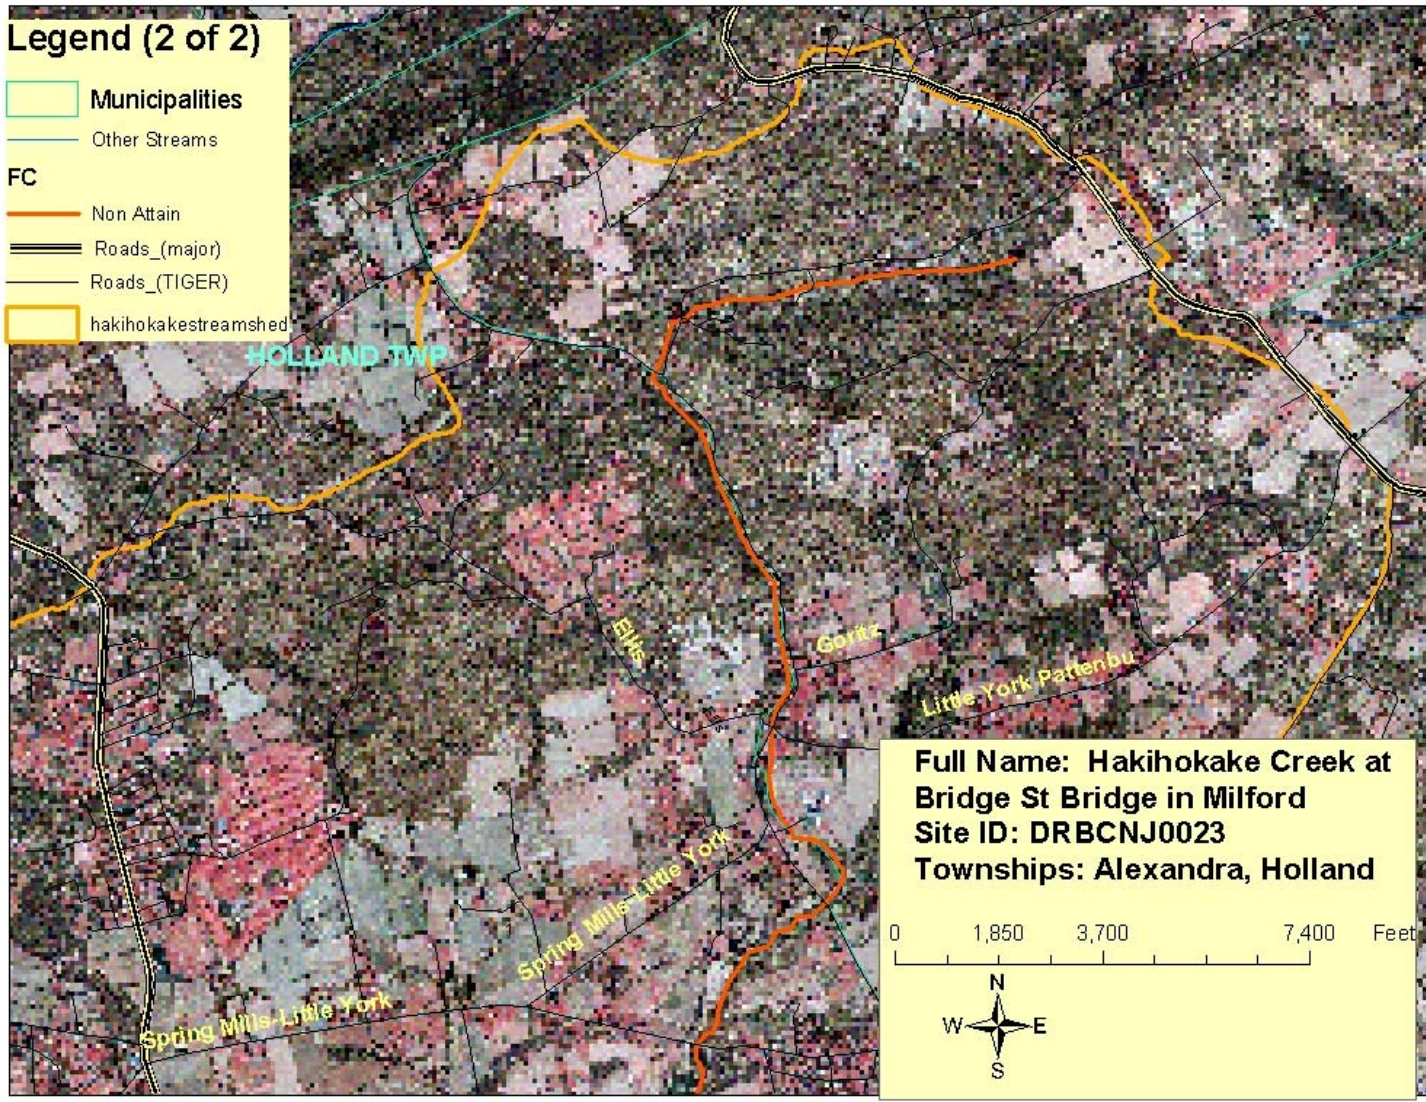

Legend (2 of 2)

- Municipalities
- Other Streams
- FC**
- Non Attain
- Roads_(major)
- Roads_(TIGER)
- hakihokakestreamshed

**Full Name: Hakihokake Creek at
Bridge St Bridge in Milford
Site ID: DRBCNJ0023
Townships: Alexandra, Holland**

0 1,850 3,700 7,400 Feet