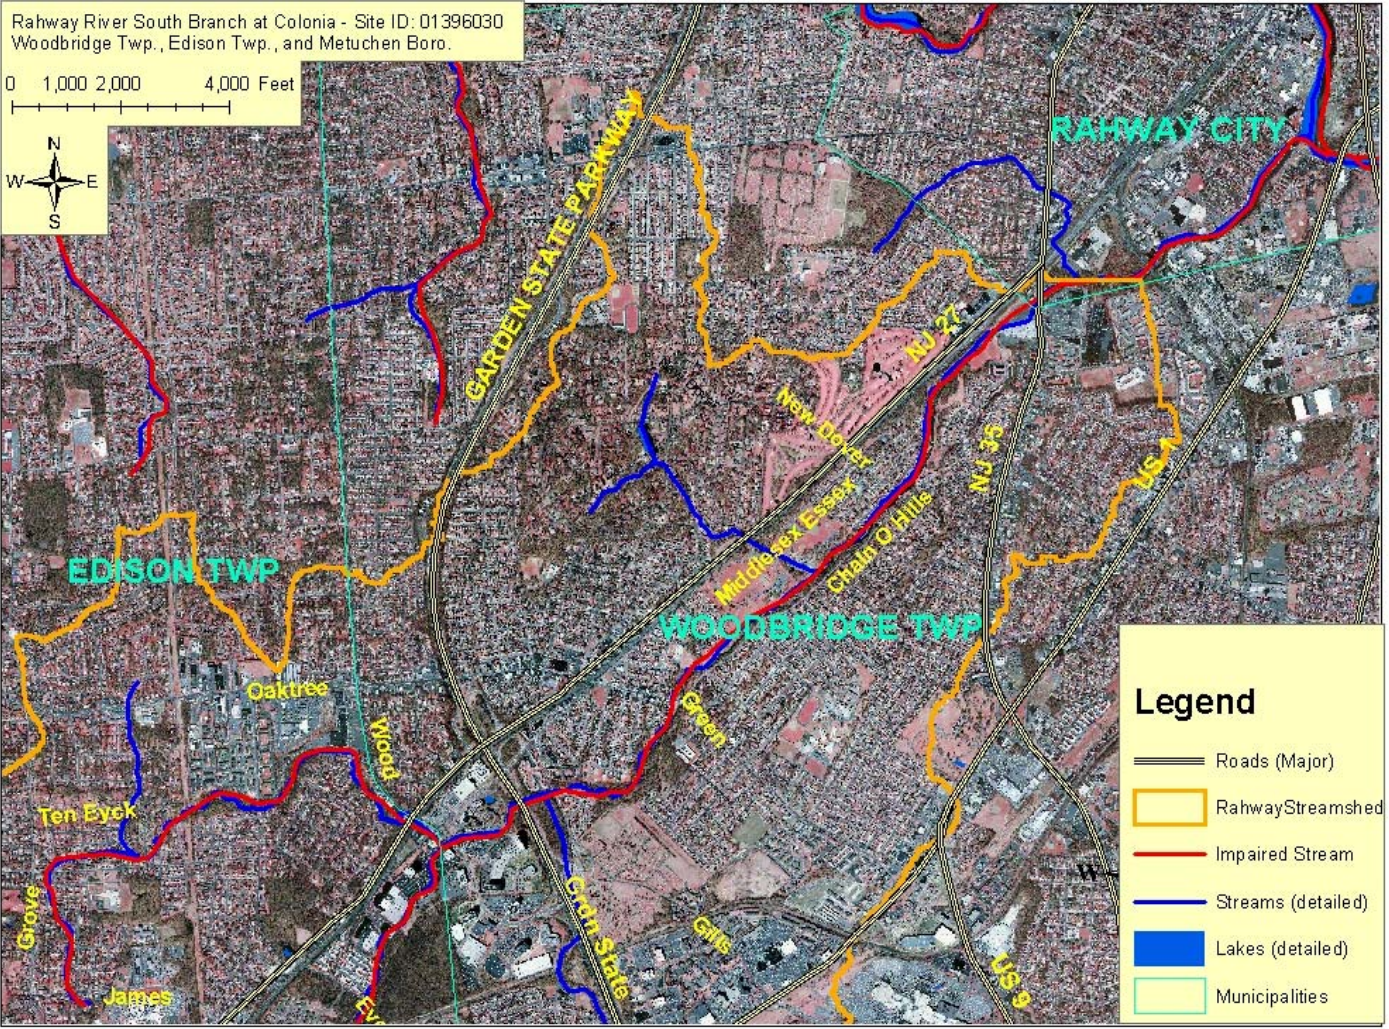

Rahway River South Branch at Colonia - Site ID: 01396030
Woodbridge Twp., Edison Twp., and Metuchen Boro.

0 1,000 2,000 4,000 Feet

Legend

- == Roads (Major)
- ▭ RahwayStreamshed
- Impaired Stream
- Streams (detailed)
- ▭ Lakes (detailed)
- ▭ Municipalities

Rahway River South Branch at Colonia - Site ID: 01396030
Woodbridge Twp., Edison Twp., and Metuchen Boro.

0 1,000 2,000 4,000 Feet

Legend

- Roads (Major)
- Rahway Streamshed
- Impaired Stream
- Streams (detailed)
- Lakes (detailed)
- Municipalities