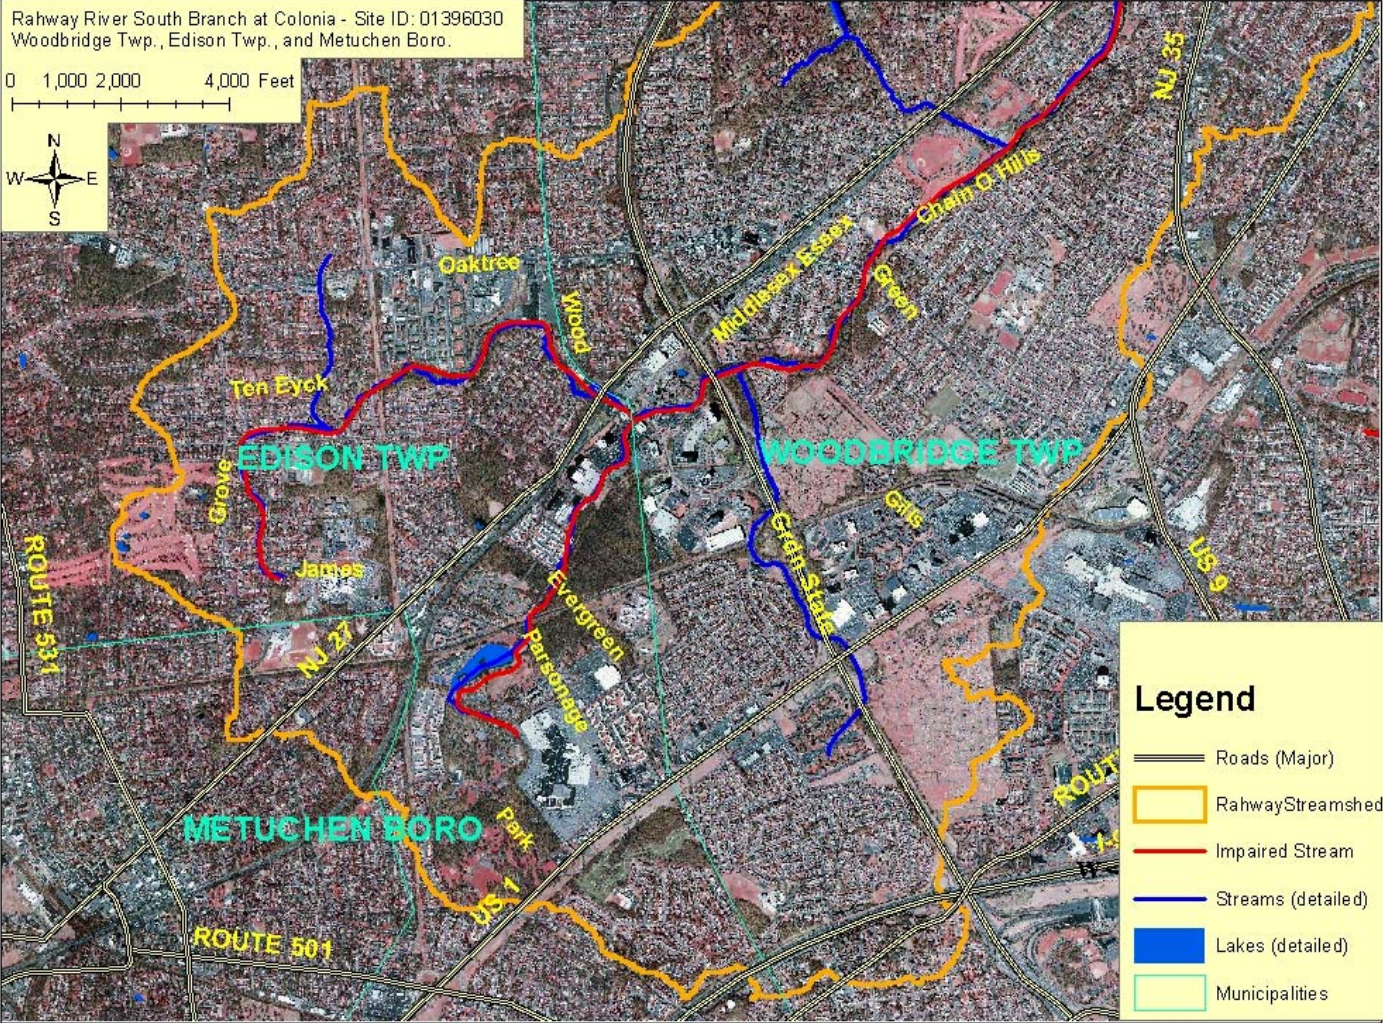

Rahway River South Branch at Colonia - Site ID: 01396030
Woodbridge Twp., Edison Twp., and Metuchen Boro.

0 1,000 2,000 4,000 Feet

Legend

- == Roads (Major)
- ▭ RahwayStreamshed
- Impaired Stream
- Streams (detailed)
- ▭ Lakes (detailed)
- ▭ Municipalities

Rahway River South Branch at Colonia - Site ID: 01396030
Woodbridge Twp., Edison Twp., and Metuchen Boro.

0 1,000 2,000 4,000 Feet

Legend

- Roads (Major)
- Rahway Streamshed
- Impaired Stream
- Streams (detailed)
- Lakes (detailed)
- Municipalities