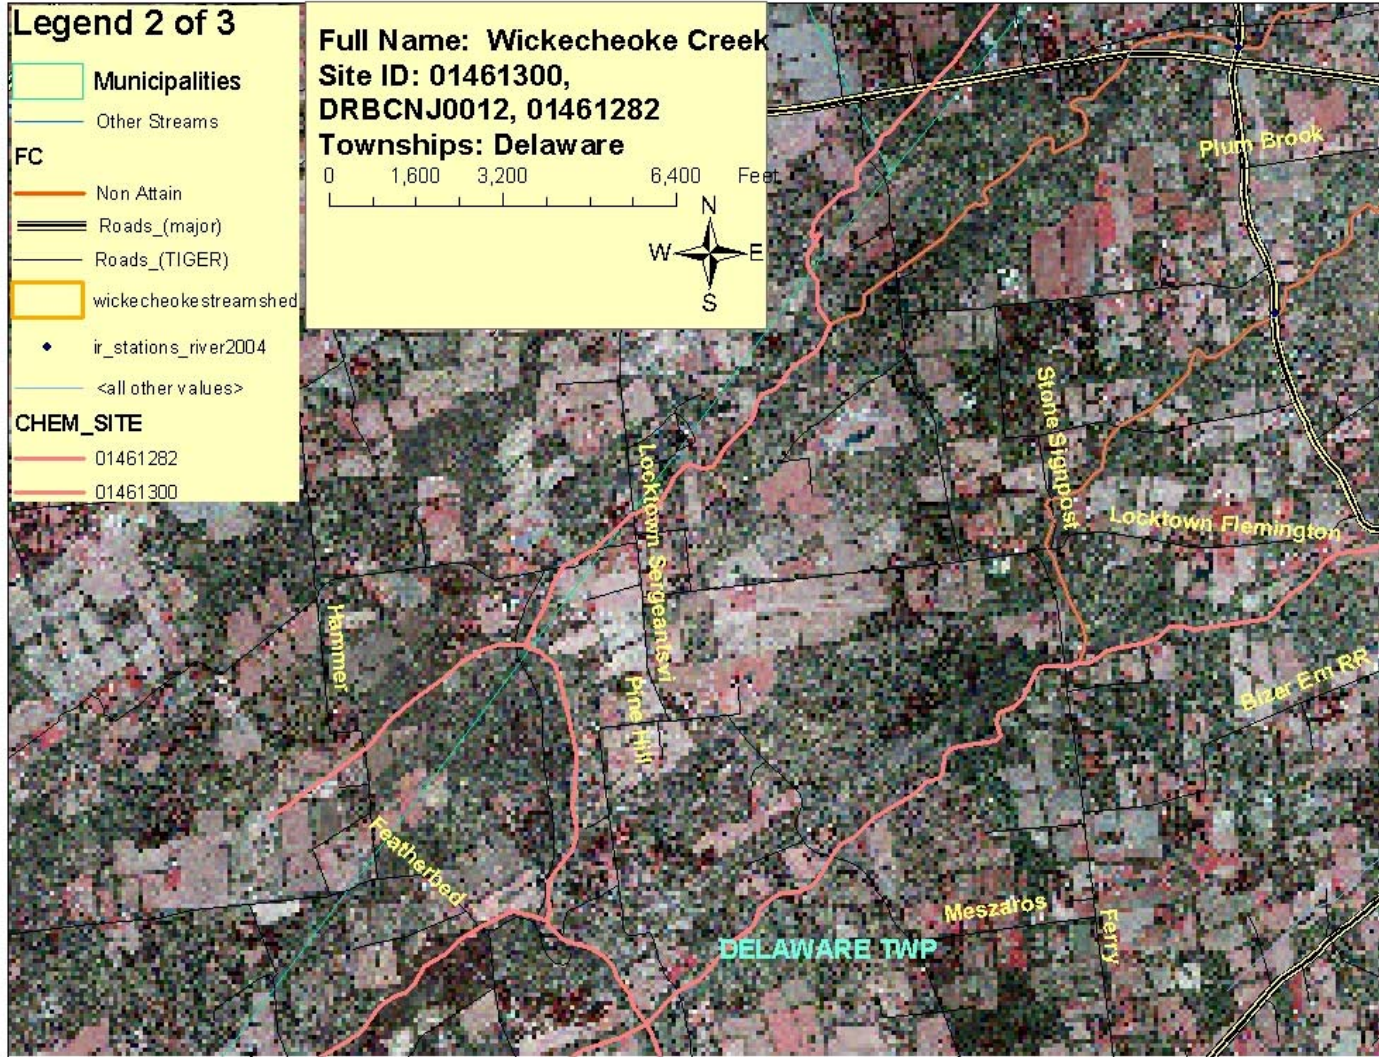

**Legend 2 of 3**

-  Municipalities
-  Other Streams
- FC**
-  Non Attain
-  Roads\_(major)
-  Roads\_(TIGER)
-  wickecheokestreamshed
-  ir\_stations\_river2004
-  <all other values>
- CHEM\_SITE**
-  01461282
-  01461300

**Full Name: Wickecheoke Creek**  
**Site ID: 01461300,**  
**DRBCNJ0012, 01461282**  
**Townships: Delaware**

**Legend 3 of 3**

- Municipalities
- Other Streams
- FC
  - Non Attain
  - Roads\_(major)
  - Roads\_(TIGER)
  - wickecheokestreamshed
  - ir\_stations\_river2004
  - <all other values>
- CHEM\_SITE
  - 01461282
  - 01461300

**Full Name: Wickecheoke Creek**  
**Site ID: 01461300,**  
**DRBCNJ0012, 01461282**  
**Townships: Delaware, Franklin**  
**Raritan**

0 1,500 3,000 6,000 Feet