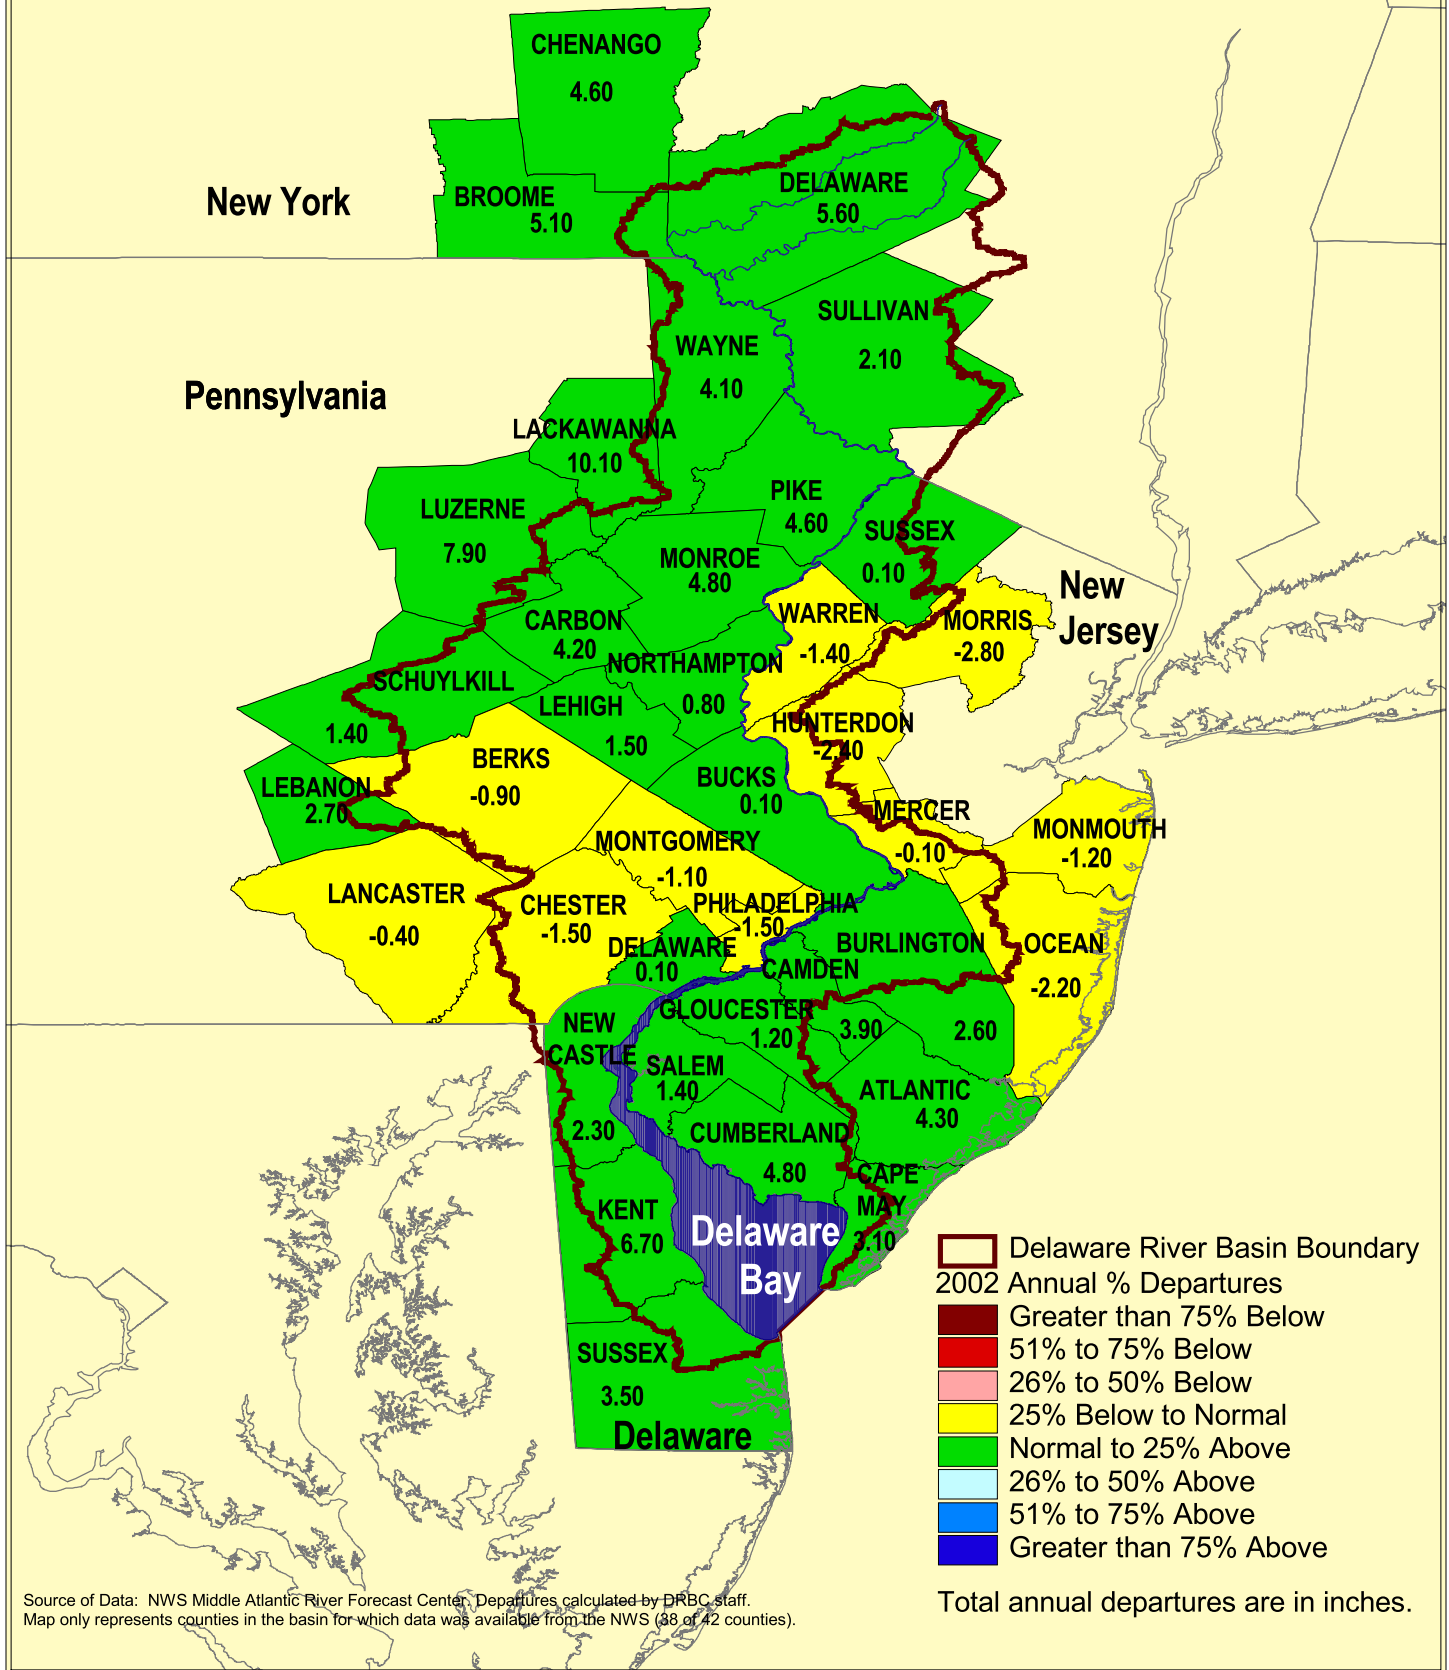

FIGURE 1: 2002 ANNUAL PRECIPITATION DEPARTURES IN THE DELAWARE RIVER BASIN

Source of Data: NWS Middle Atlantic River Forecast Center. Departures calculated by DRBC staff. Map only represents counties in the basin for which data was available from the NWS (38 of 42 counties).