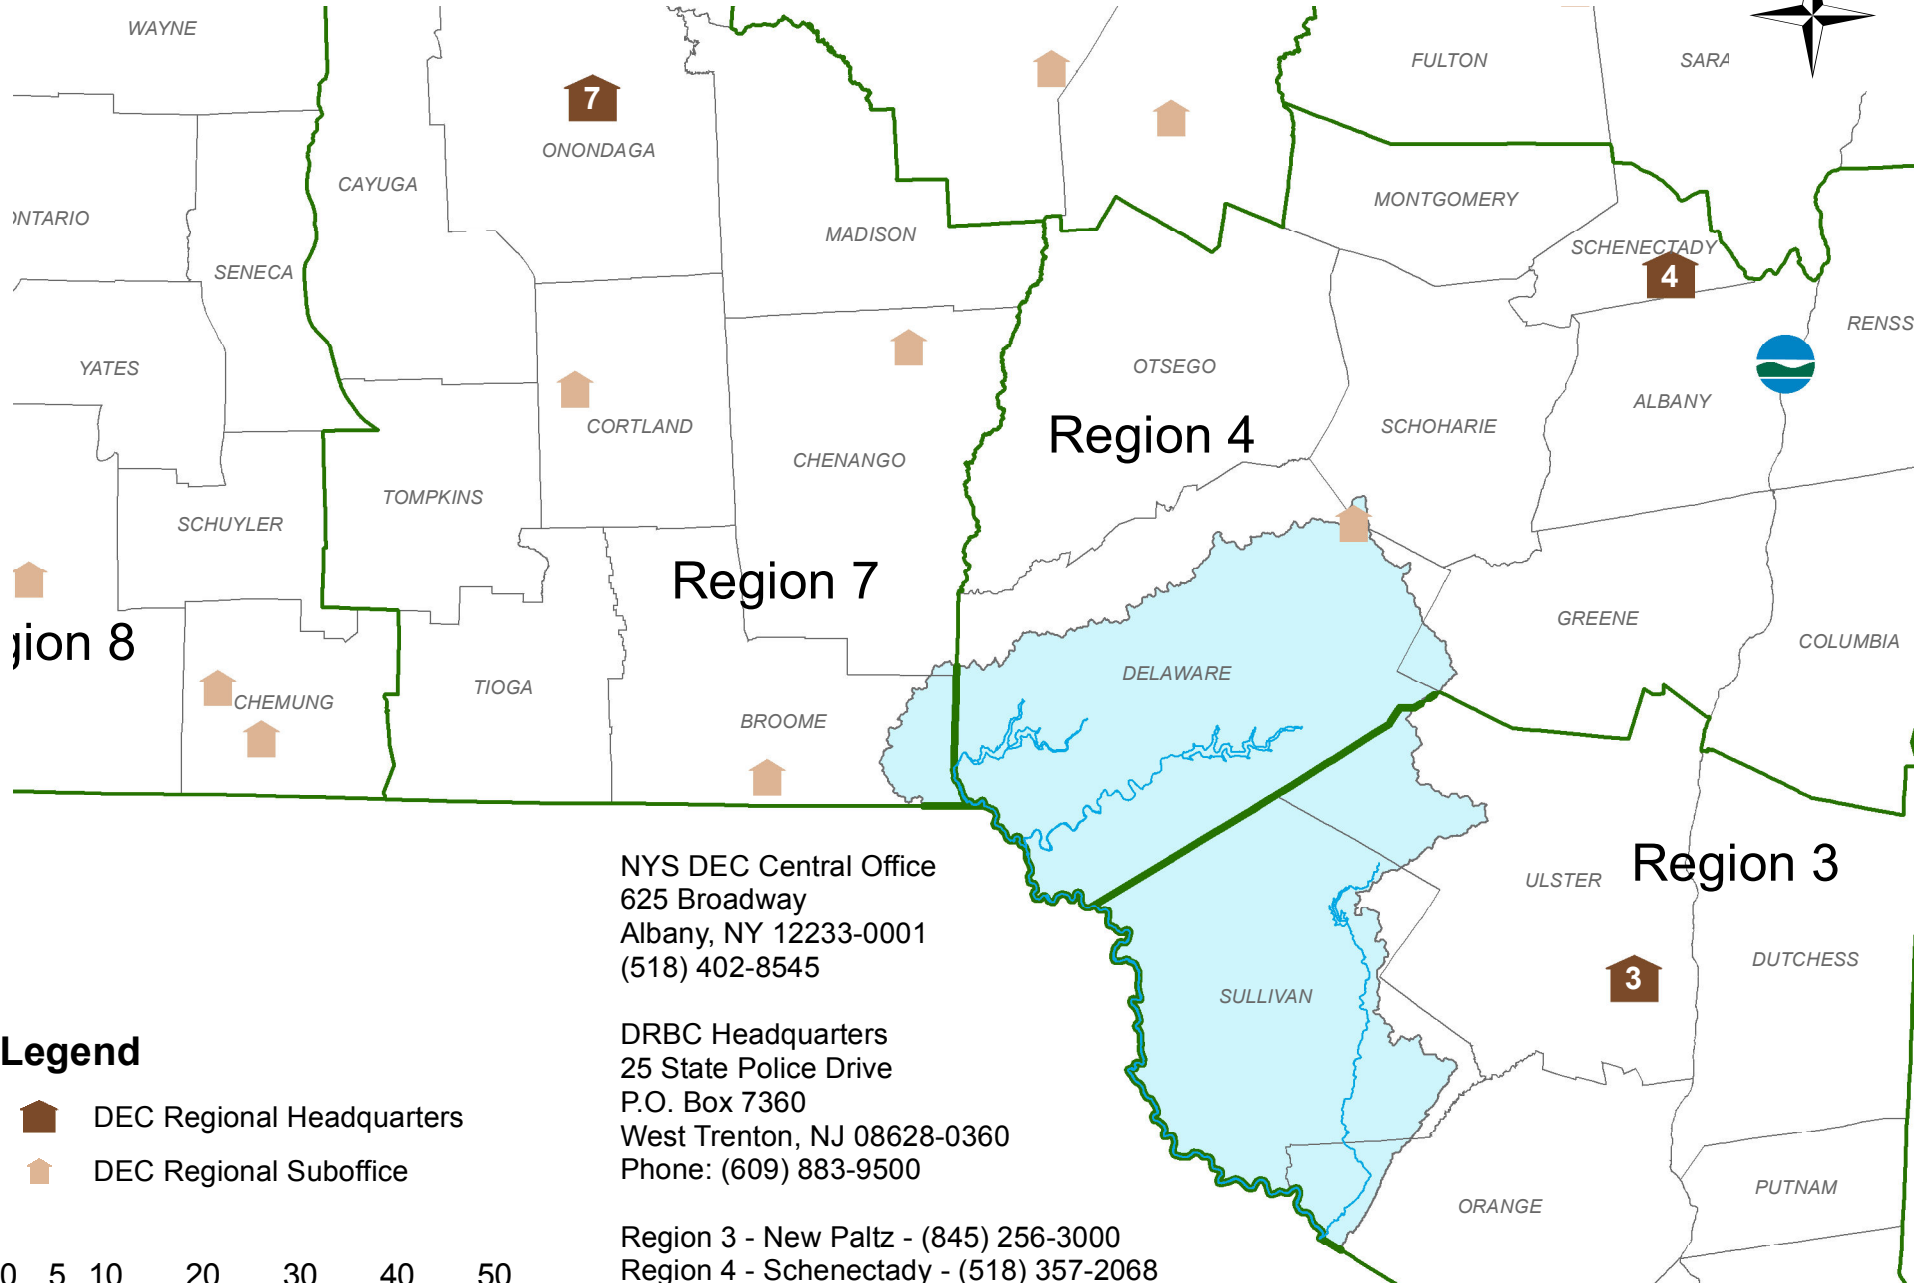

NYS DEC Regions and DRBC Basins

Region 8

NYS DEC Central Office
 625 Broadway
 Albany, NY 12233-0001
 (518) 402-8545

DRBC Headquarters
 25 State Police Drive
 P.O. Box 7360
 West Trenton, NJ 08628-0360
 Phone: (609) 883-9500

Region 3 - New Paltz - (845) 256-3000
 Region 4 - Schenectady - (518) 357-2068
 Region 7 - Syracuse - (315) 426-7400

Legend

-  DEC Regional Headquarters
-  DEC Regional Suboffice