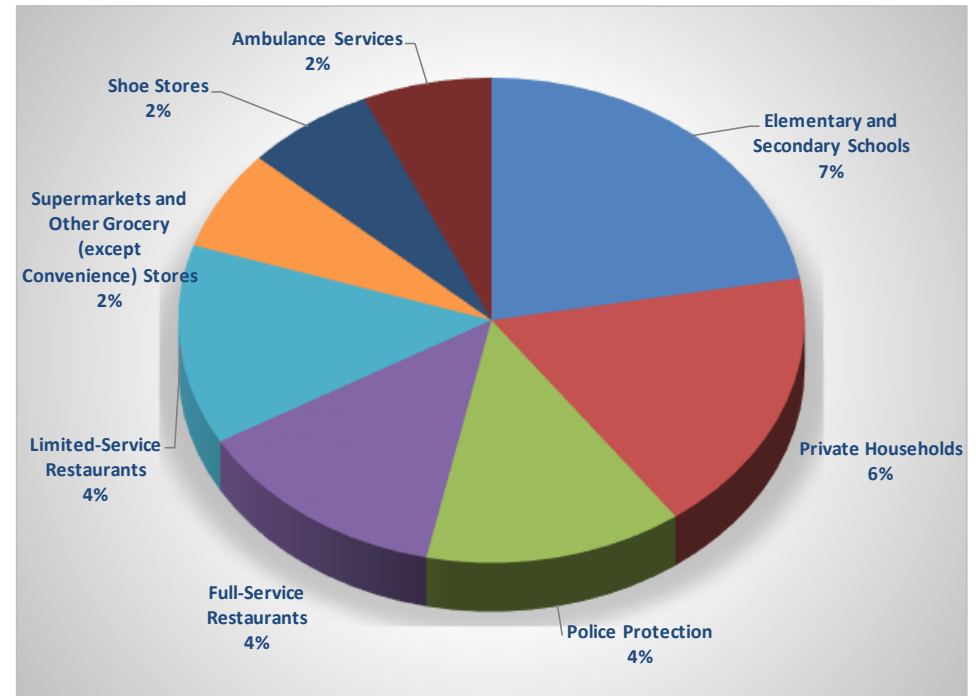

**Women
(N=138)**