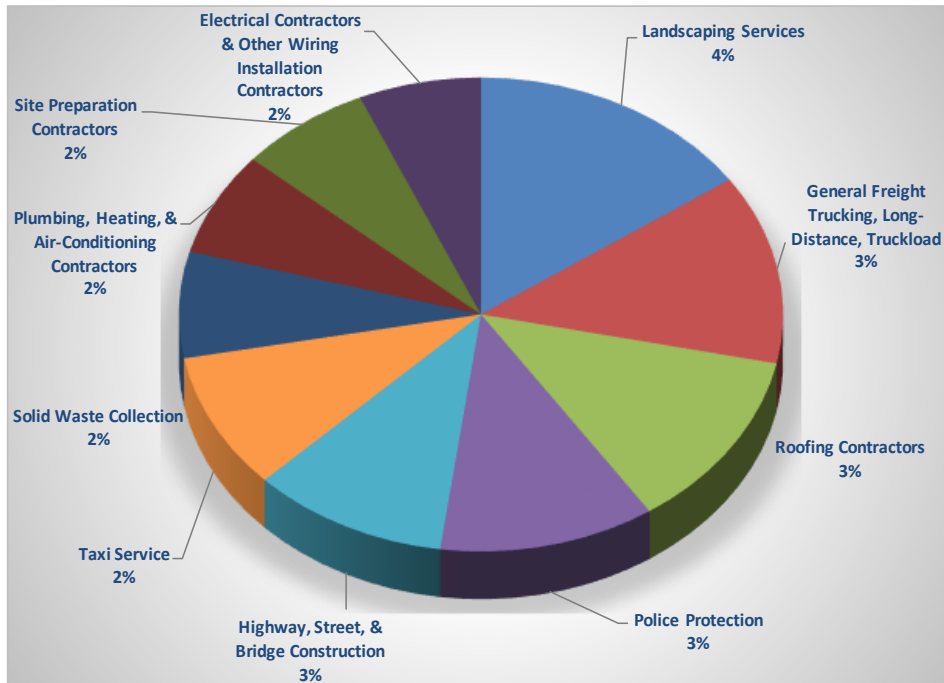

Industry Subsector by Gender of Worker

The majority of male decedents were employed in the Landscaping Services industry subsector compared to Elementary and Secondary Schools for female victims.

**Industry Subsector* by Gender of Worker
New Jersey, 1990-2013**

**Men
(N=2,331)**