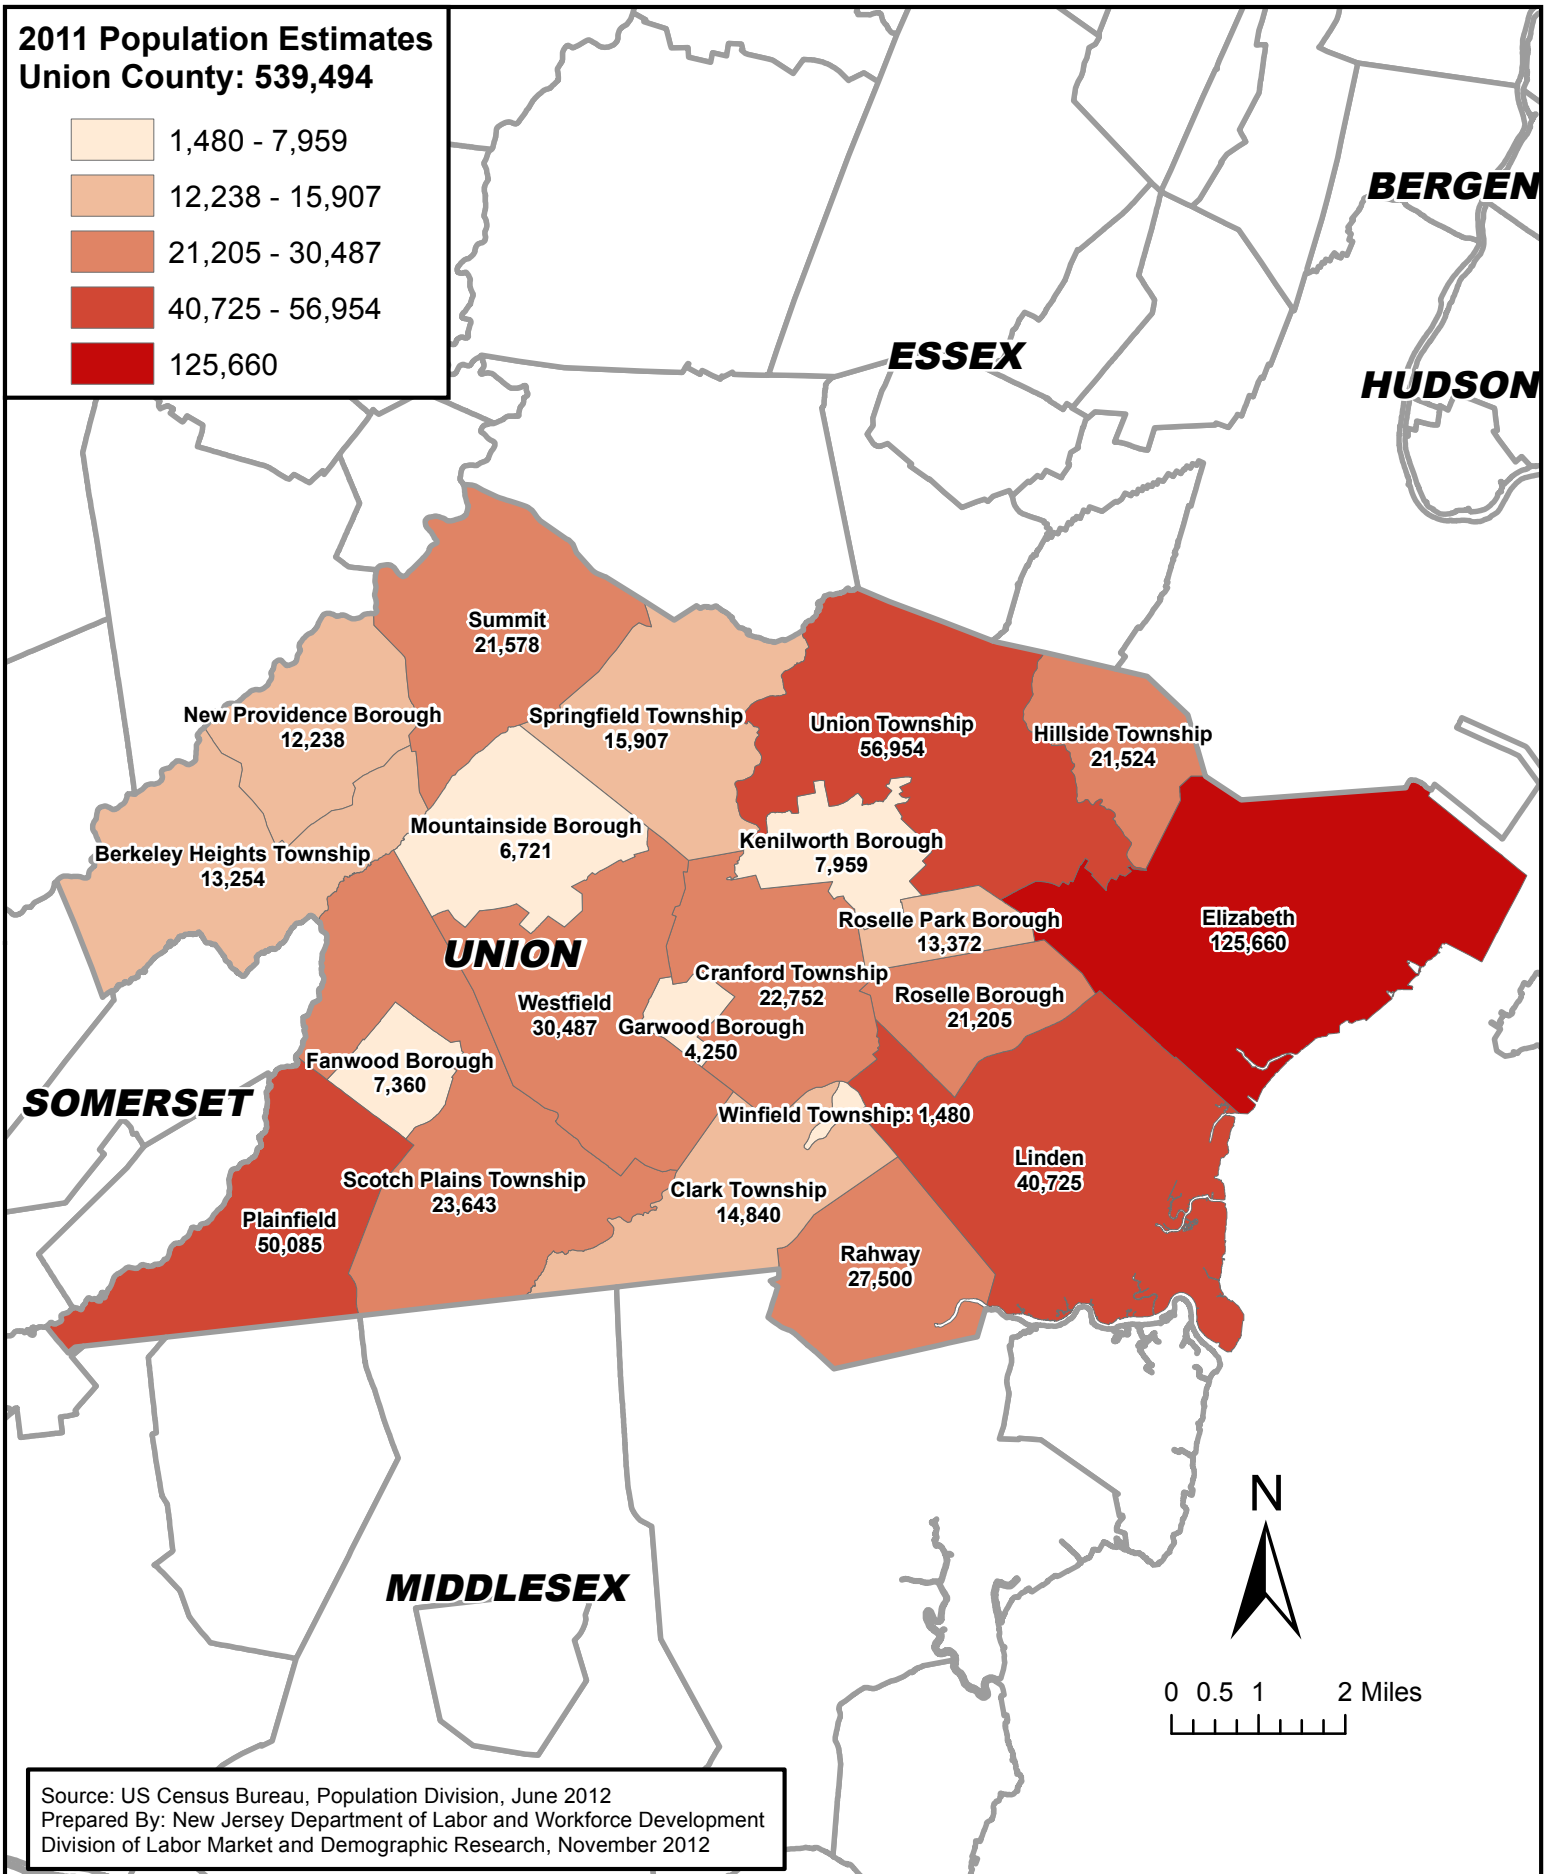

# 2011 Municipal Population Estimates Union County

**2011 Population Estimates**  
Union County: 539,494

Source: US Census Bureau, Population Division, June 2012  
Prepared By: New Jersey Department of Labor and Workforce Development  
Division of Labor Market and Demographic Research, November 2012