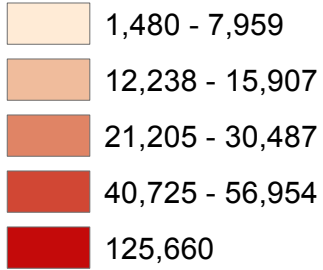

# 2011 Municipal Population Estimates Union County

**2011 Population Estimates**  
Union County: 539,494

Source: US Census Bureau, Population Division, June 2012  
Prepared By: New Jersey Department of Labor and Workforce Development  
Division of Labor Market and Demographic Research, November 2012