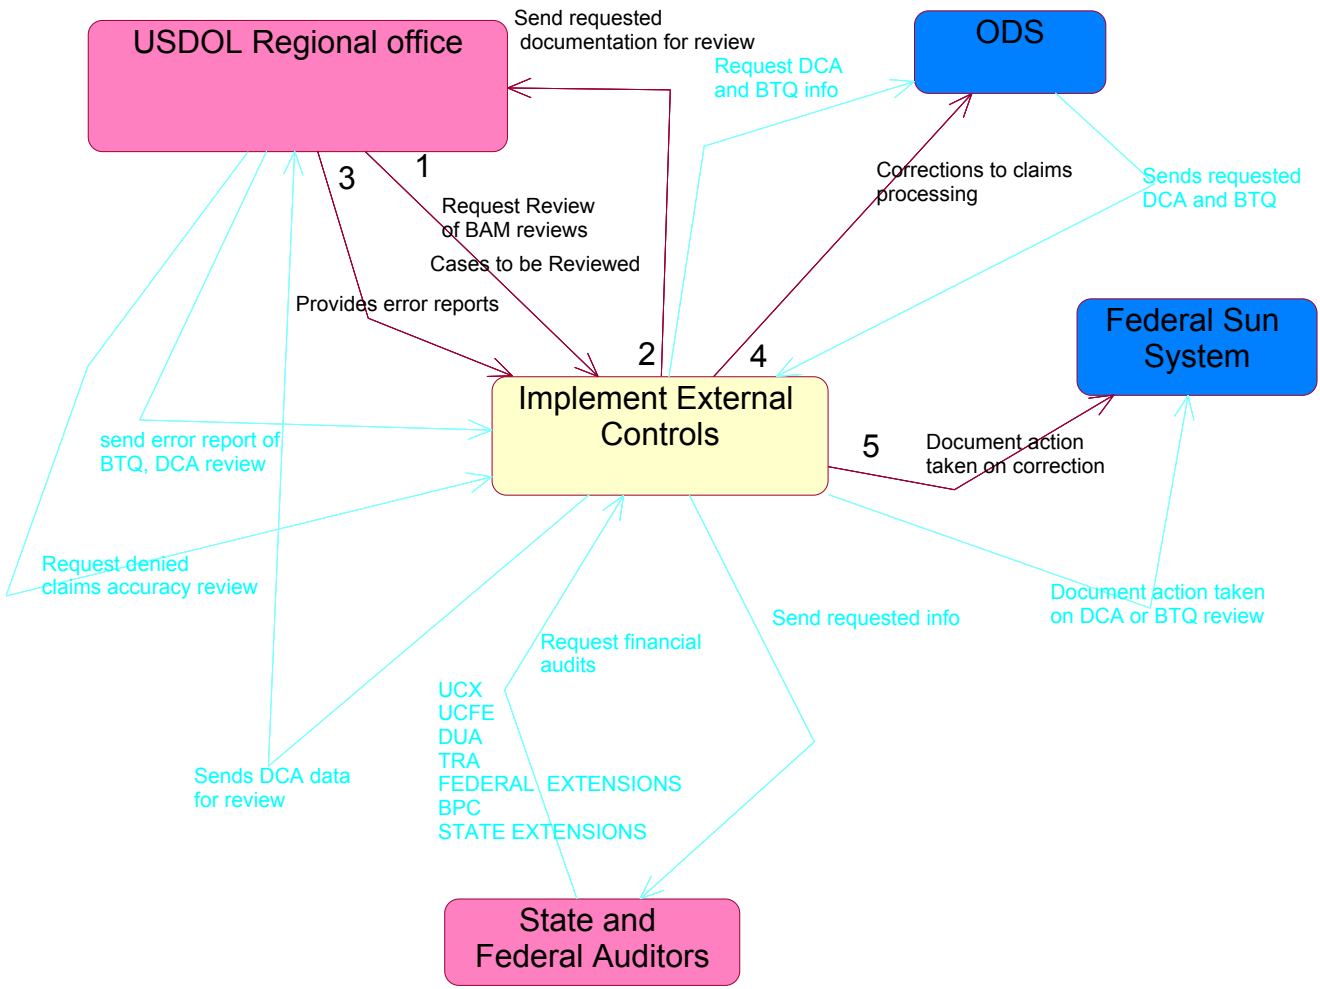

Implement External Controls

Implement External Controls

Aqua = Alternate Flows
 Blue = Systems
 Pink = Actors