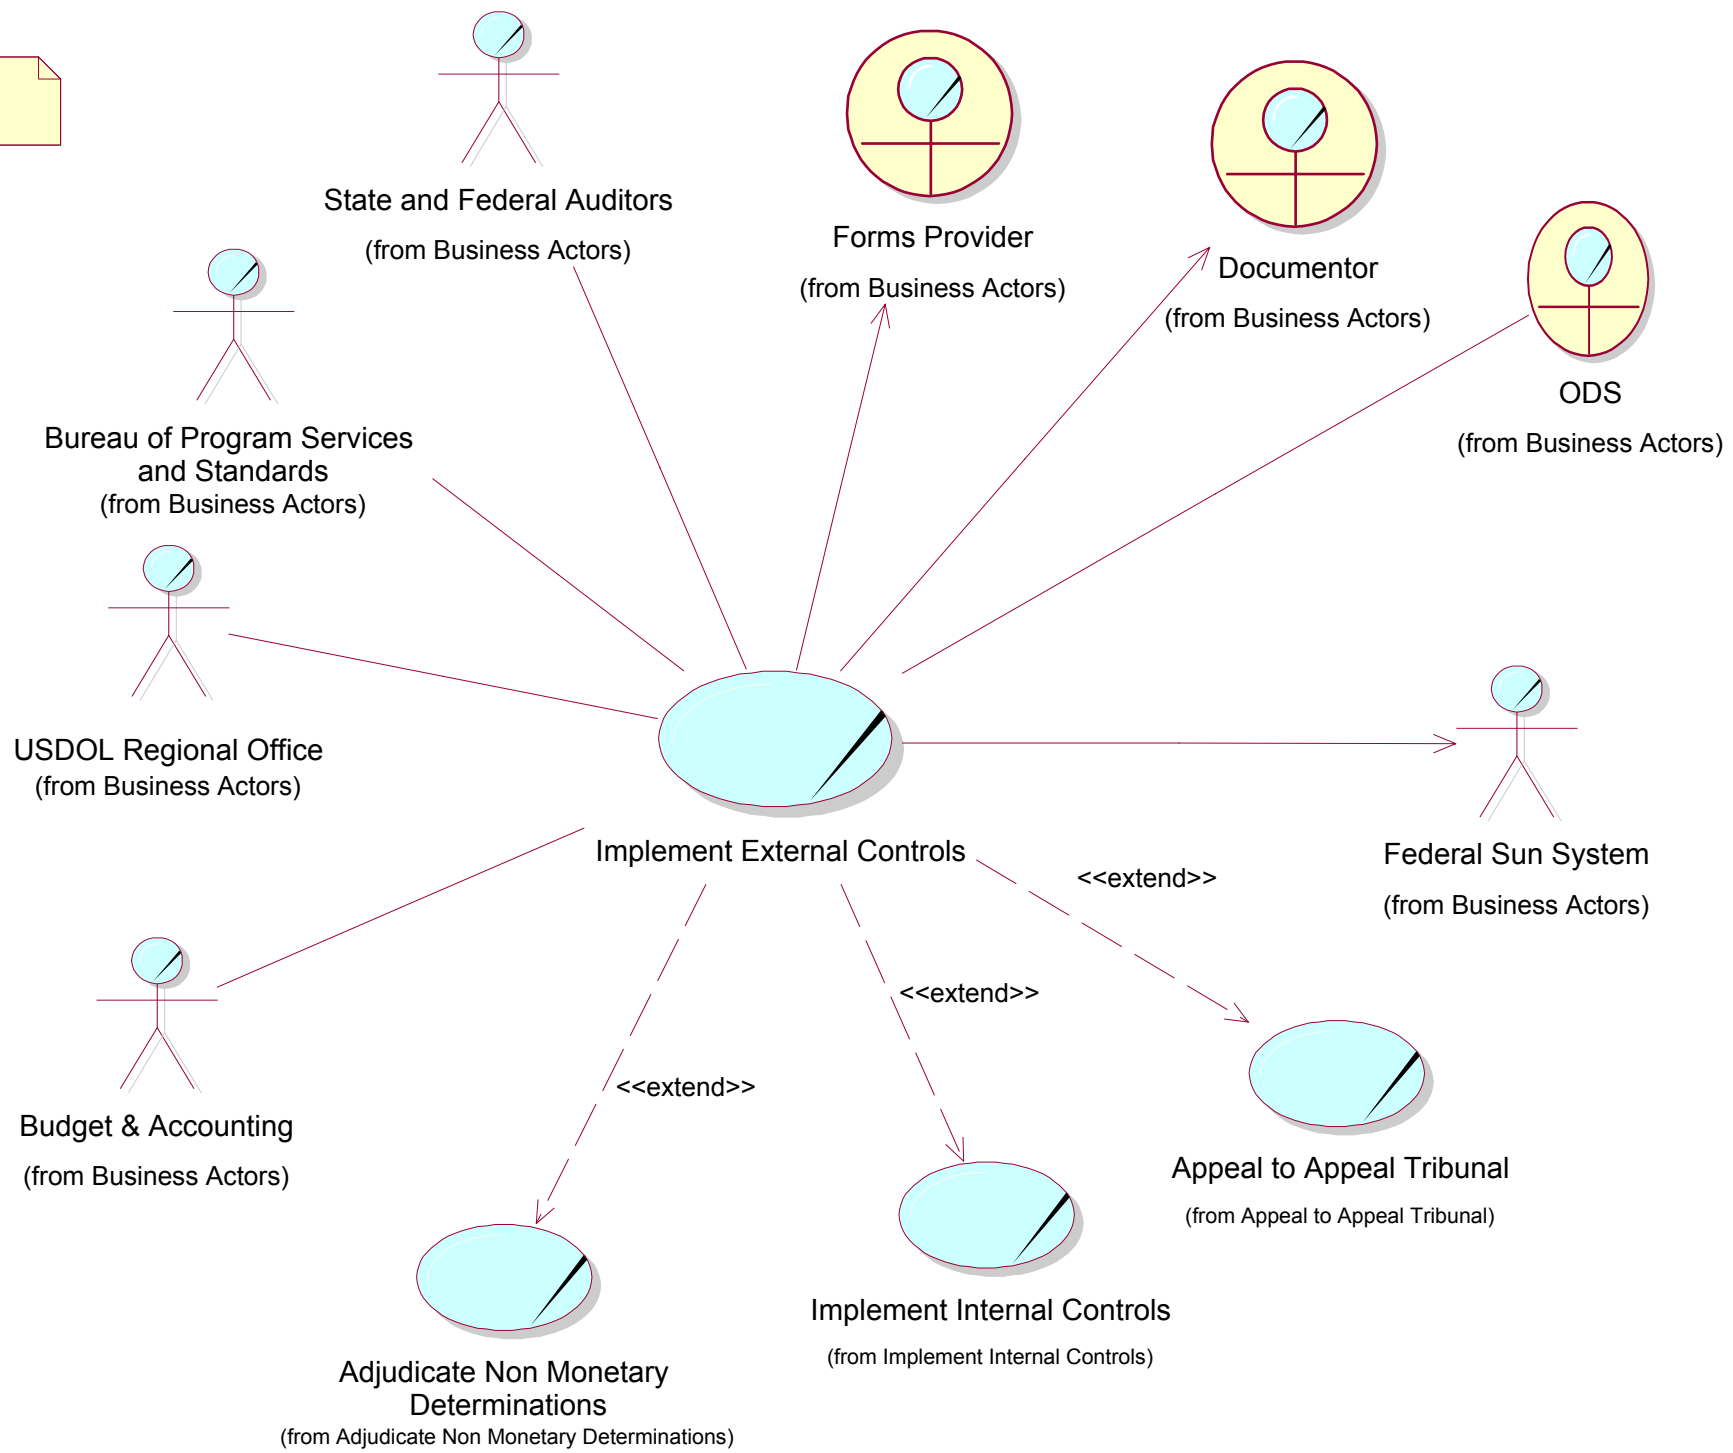

Implement External Controls

Implement External Controls

Aqua = Alternate Flows
 Blue = Systems
 Pink = Actors