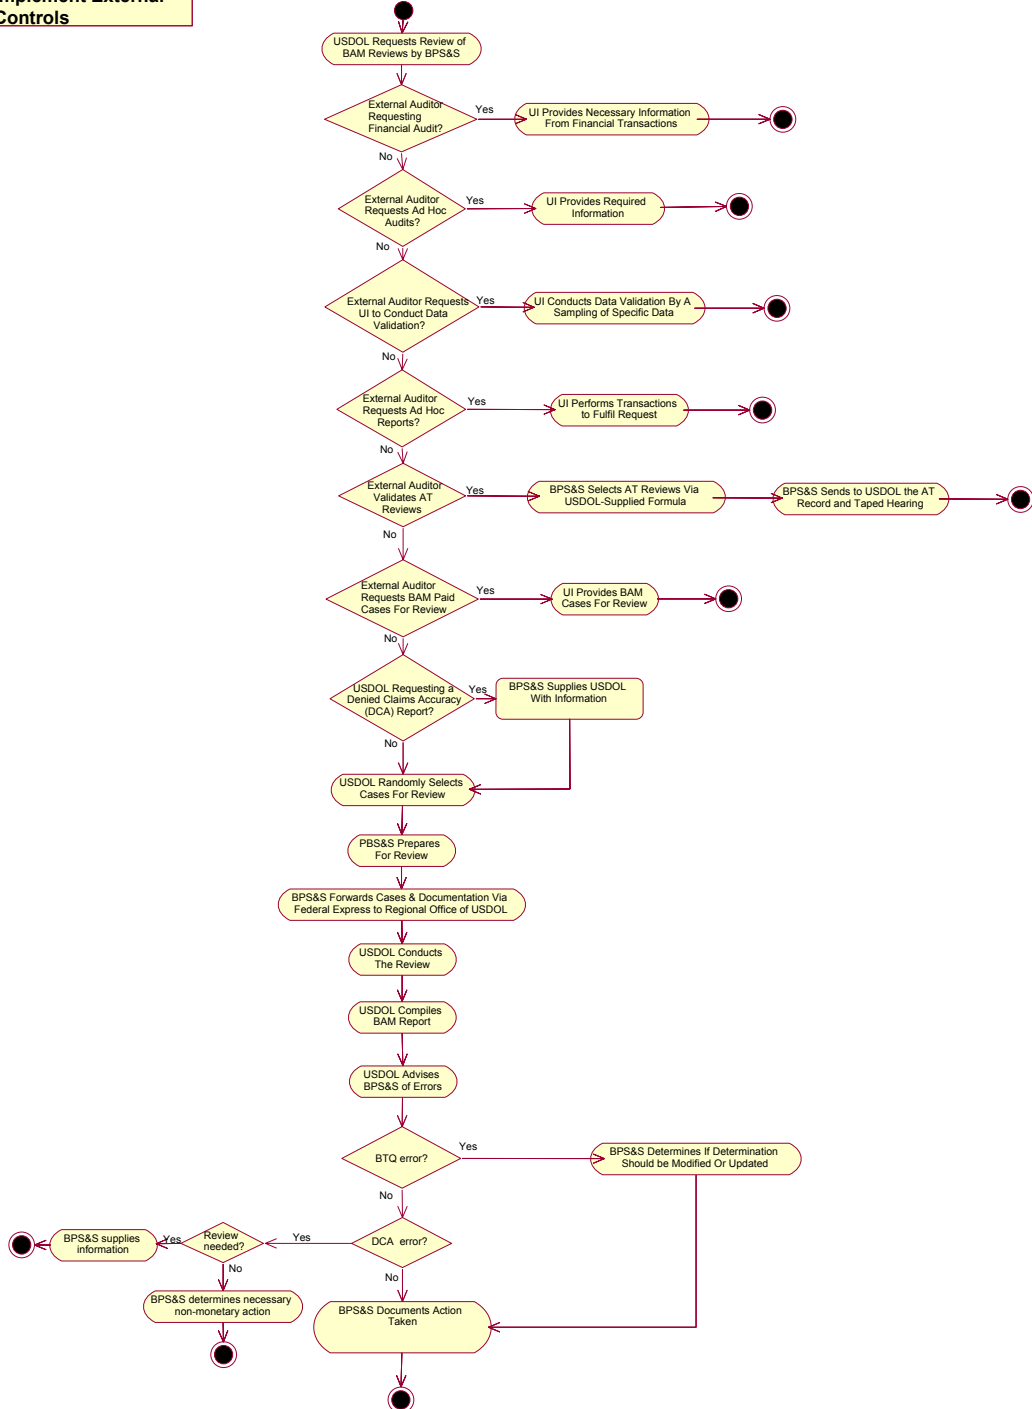

Implement External Controls

Implement External Controls

Aqua = Alternate Flows
 Blue = Systems
 Pink = Actors