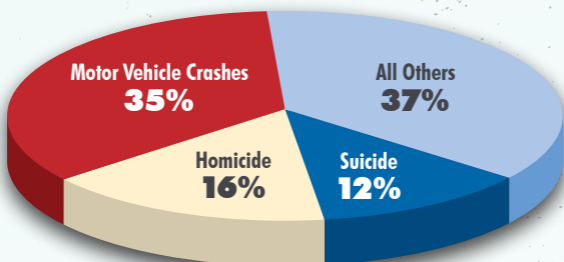

DRIVING STUPID CAN REALLY MAKE YOU LOOK BAD

DON'T DRIVE STUPID™

Always Wear a Seat Belt.

Make Your Passengers Wear Their Seat Belts.

Don't Use Your Cell Phone While Driving.

Keep a Safe Distance, Don't Tailgate or Speed.

Plan Ahead, Don't Be in a Rush.

Never Drive Under the Influence of
Drugs or Alcohol.

Be Familiar with Your Car.

www.njsaferoads.com

DON'T DRIVE STUPID™

You're at the highest risk of being involved in a car crash during your first 12 to 24 months of driving.

TRAFFIC CRASHES ARE THE LEADING CAUSE OF DEATH FOR TEENS

NEW JERSEY GRADUATED DRIVER LICENSE (GDL) RESTRICTIONS/REQUIREMENTS:

- You may not drive between 11:01 p.m. and 5:00 a.m.
- You may only transport **one passenger**, unless you are accompanied by a parent or guardian or the passengers are your dependents.
- You may not use a cell phone (hand-held or hands-free), video games or any other hand-held electronic devices (i.e., ipods, GPS).
- You and all of your passengers must wear seat belts.
- You must display GDL decals on the vehicle you operate.
- You face a fine of \$100 and possible license suspension if you violate the GDL law.