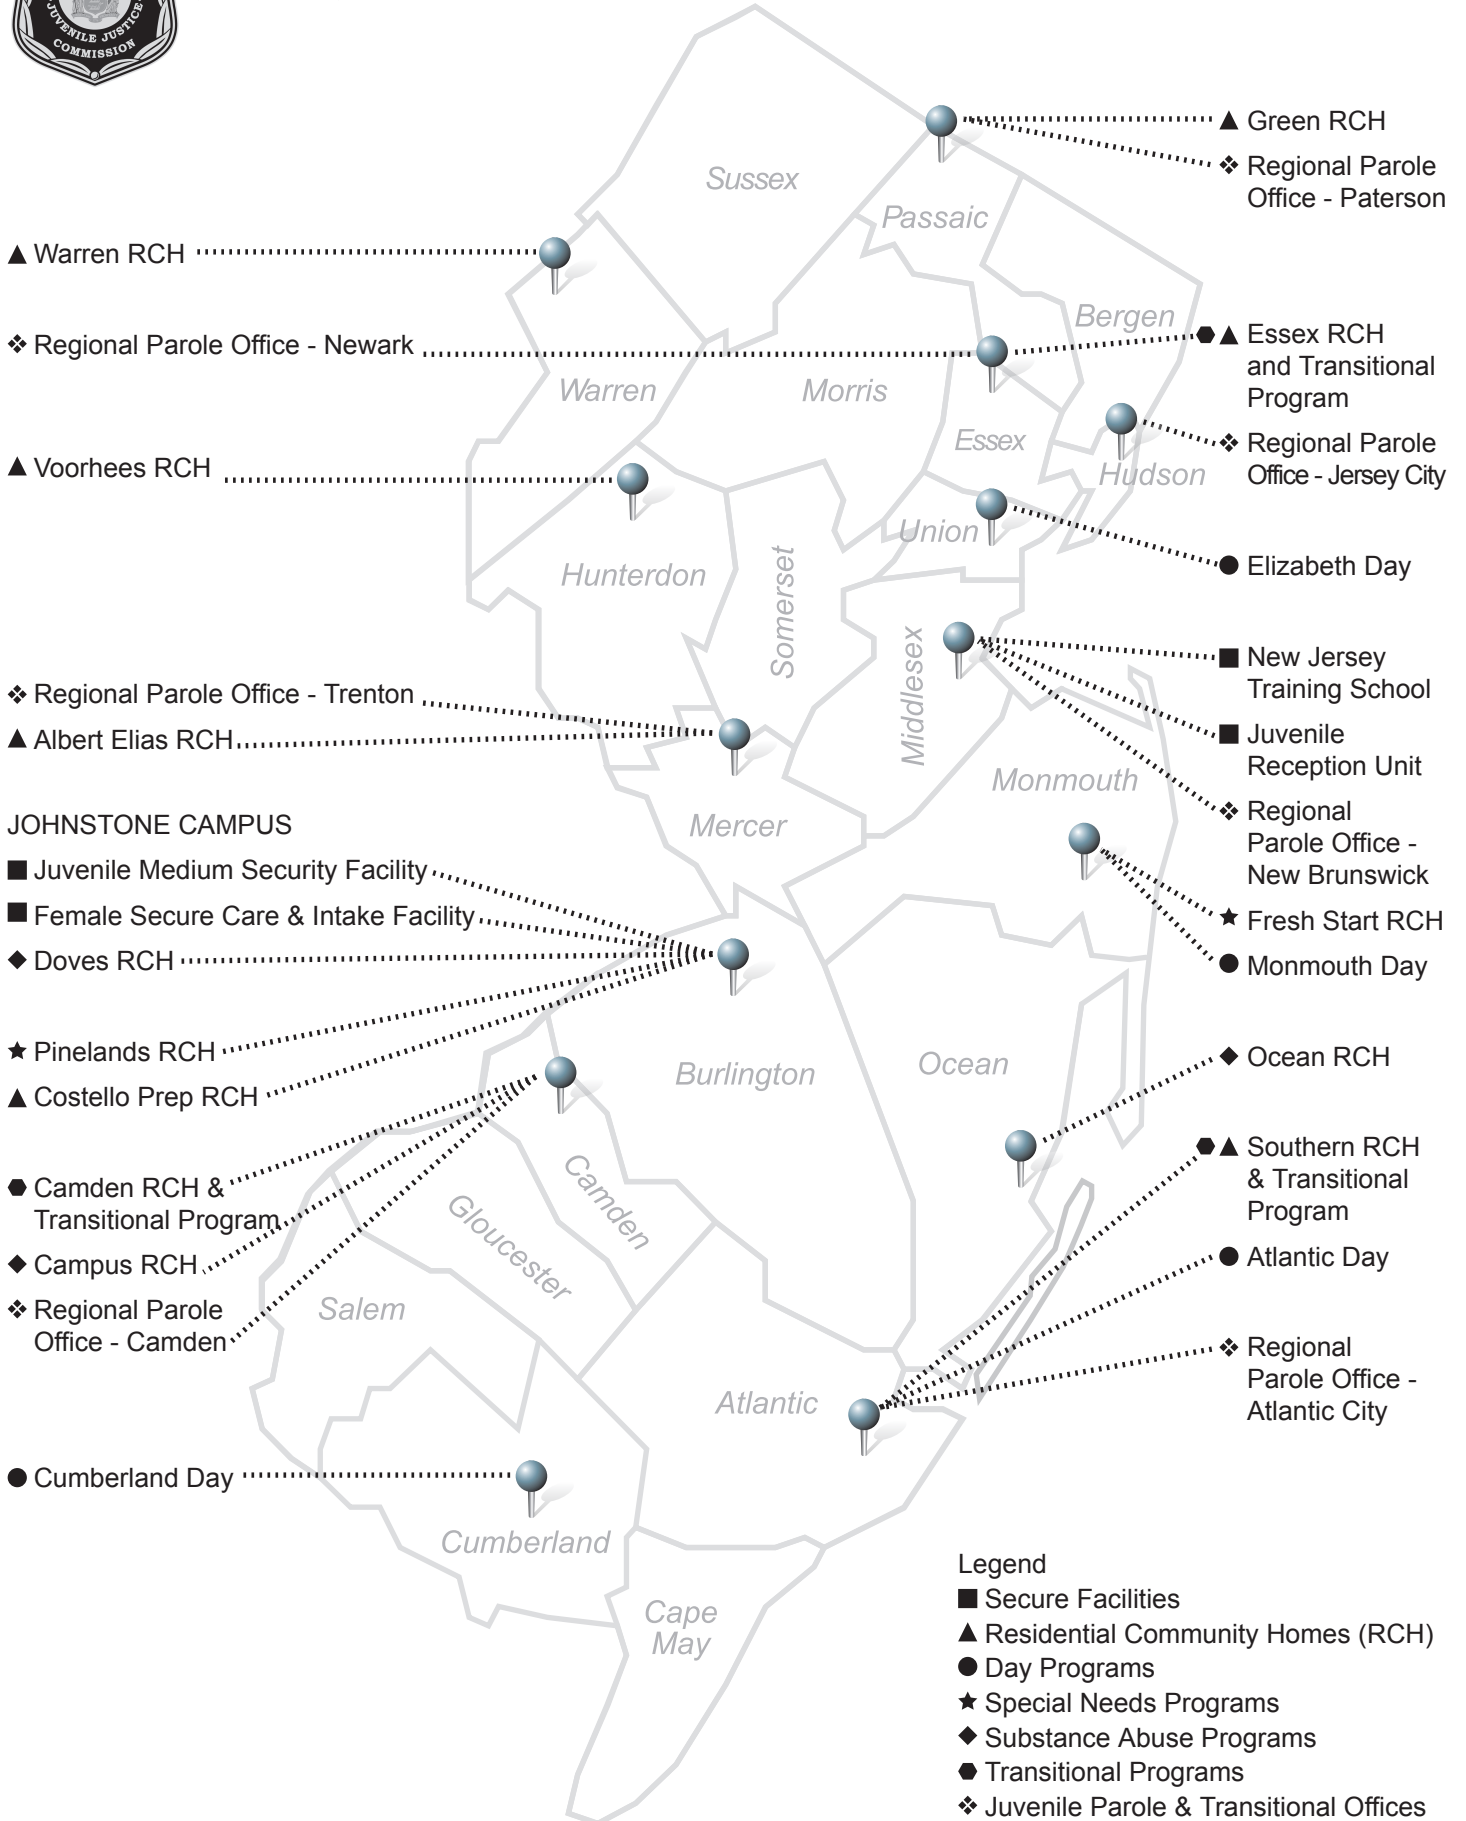

Juvenile Justice Commission

- Legend**
- Secure Facilities
 - ▲ Residential Community Homes (RCH)
 - Day Programs
 - ★ Special Needs Programs
 - ◆ Substance Abuse Programs
 - Transitional Programs
 - ❖ Juvenile Parole & Transitional Offices