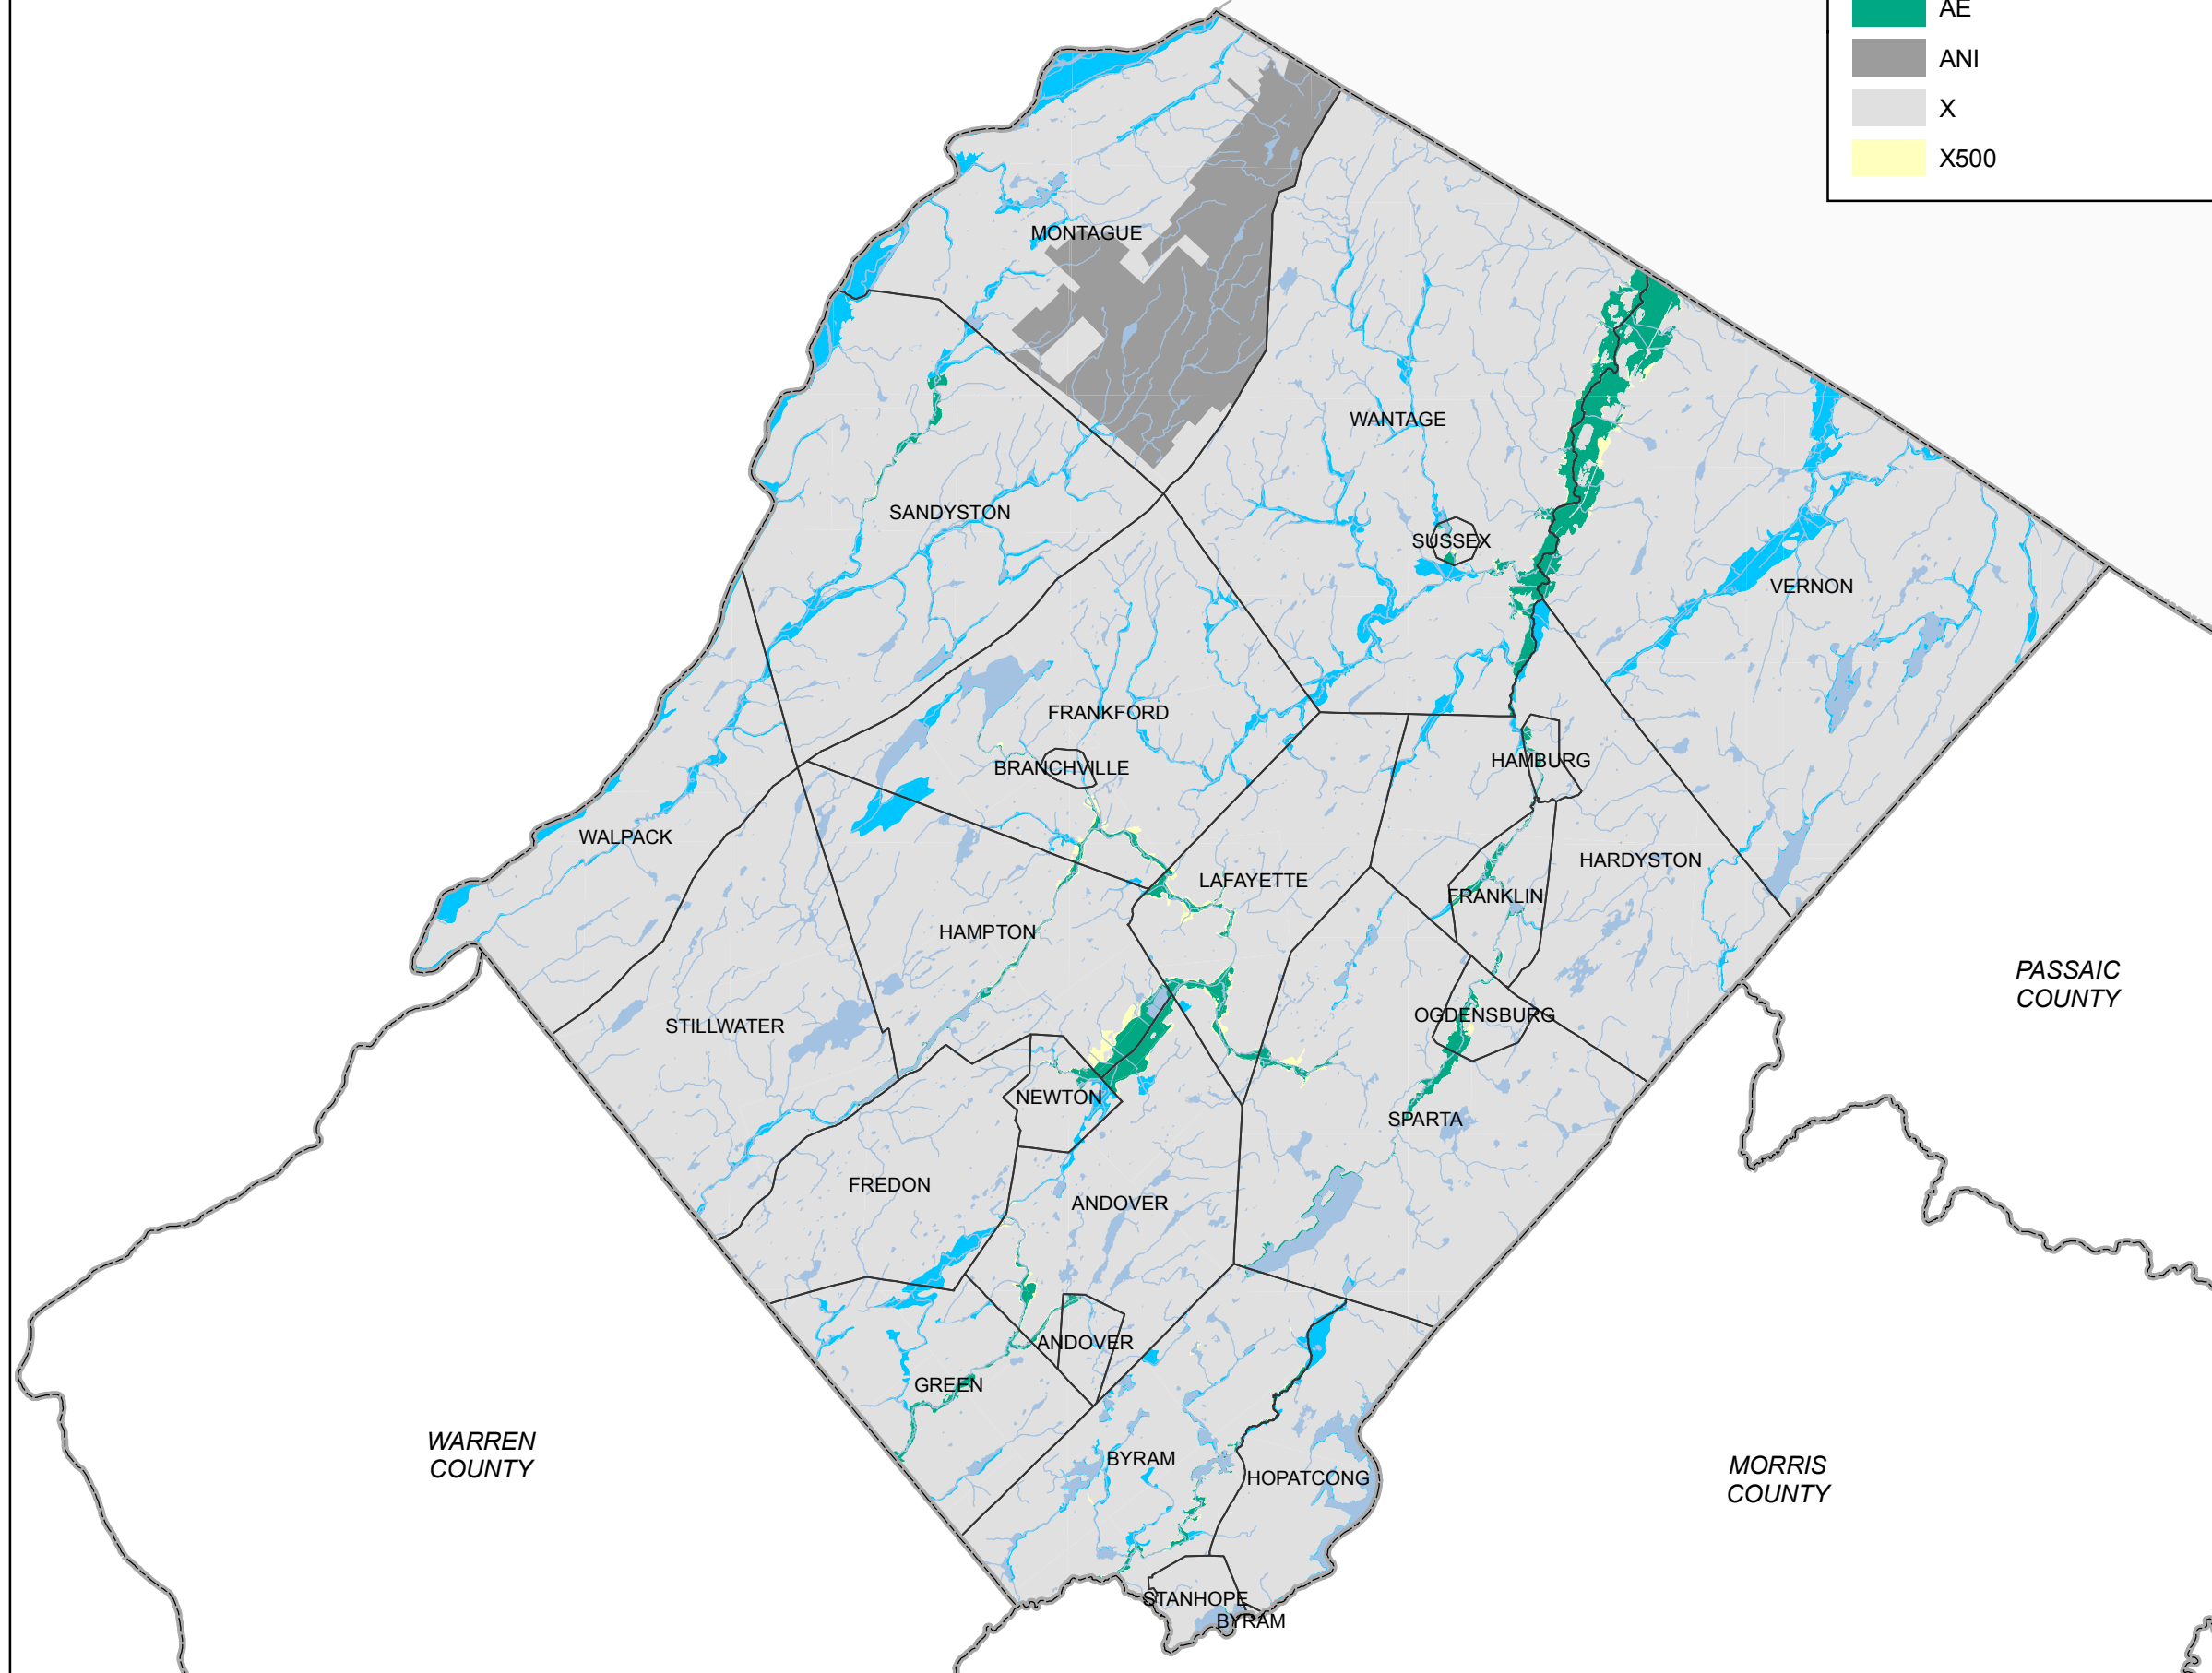

PENNSYLVANIA NEW YORK

FEMA FLOOD ZONES

- A
- AE
- ANI
- X
- X500

NEW JERSEY COUNTY MAP

PRINCETON HYDRO, LLC.
1108 OLD YORK ROAD
P.O. BOX 720
RINGOES, NJ 08551

- SOURCES:**
1. FEMA Q3 floodplain data as obtained from the Federal Emergency Management Agency.
 2. New Jersey County Boundaries as obtained from the NJDEP GIS website.

**SUSSEX COUNTY
FEMA Q3 FLOODPLAINS**

SUSSEX COUNTY
NEW JERSEY

- Legend**
- New Jersey County Boundaries
 - Municipal Boundaries
 - Lakes
 - Rivers/Streams

Princeton Hydro