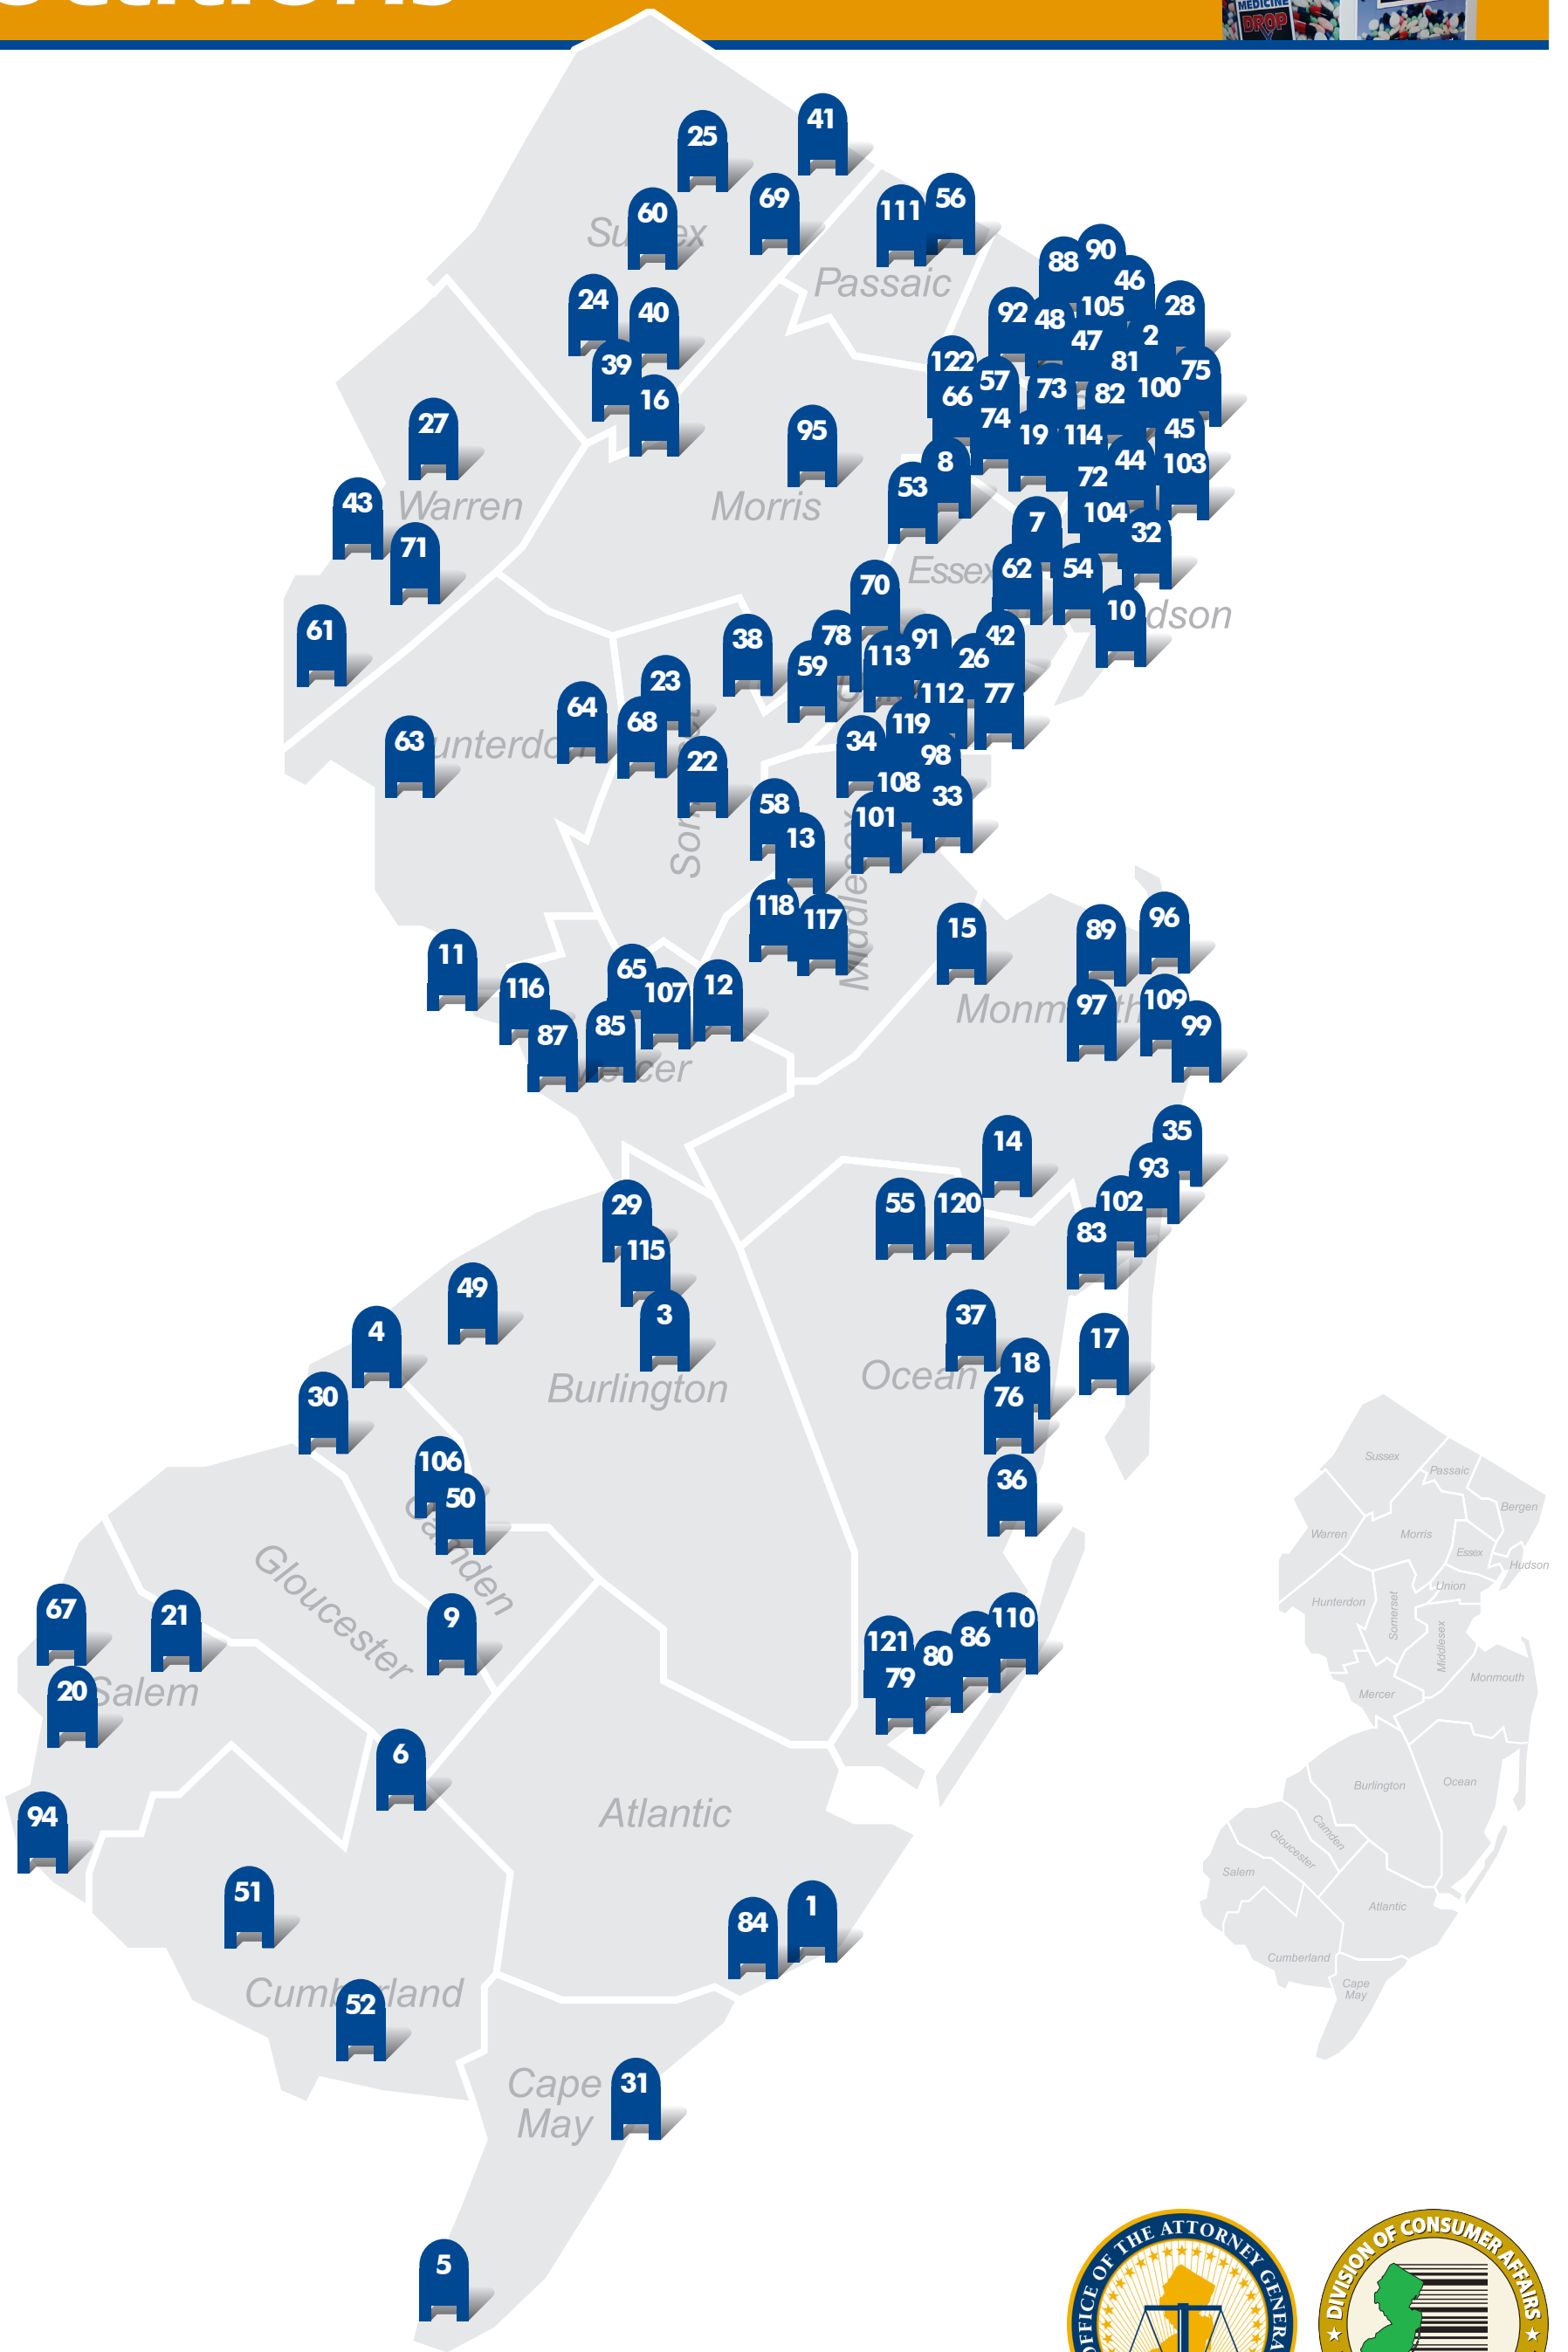

Project Medicine Drop Locations

Project Medicine Drop Locations

1. Atlantic County – Atlantic City P.D.
84. Atlantic County – Egg Harbor Township P.D.
88. Bergen County – Allendale P.D.
81. Bergen County – Dumont P.D.
103. Bergen County – Edgewater P.D.
114. Bergen County – Fair Lawn P.D.
44. Bergen County – Leonia P.D.
82. Bergen County – Lodi P.D.
104. Bergen County – Lyndhurst P.D.
90. Bergen County – Montvale P.D.
92. Bergen County – Oakland P.D.
45. Bergen County – Palisades Park P.D.
2. Bergen County – Paramus P.D.
46. Bergen County – Park Ridge P.D.
72. Bergen County – Ridgefield P.D.
28. Bergen County – River Vale P.D.
100. Bergen County – Teaneck P.D.
75. Bergen County – Tenafly P.D.
47. Bergen County – Township of Washington P.D.
48. Bergen County – Waldwick P.D.
105. Bergen County – Westwood P.D.
29. Burlington County – Burlington Township P.D.
49. Burlington County – Mansfield Township P.D.
3. Burlington County – State Police Barracks – Red Lion
115. Burlington County – Westampton Township P.D.
4. Camden County – Cherry Hill P.D.
106. Camden County – Evesham P.D.
30. Camden County – Haddon Heights P.D.
50. Camden County – Voorhees P.D.
5. Cape May County – Lower Township P.D.
31. Cape May County – Stone Harbor P.D.
51. Cumberland County Sheriff’s Office – Cumberland
52. Cumberland County – State Police Barracks – Pt. Norris
6. Cumberland County – Vineland P.D.
7. Essex County – Belleville P.D.
53. Essex County – Caldwell P.D.
62. Essex County – Newark P.D.
8. Essex County – North Caldwell P.D.
9. Gloucester County – Mantua P.D.
54. Hudson County – Township of North Bergen P.D.
10. Hudson County Sheriff’s Office – Jersey City
32. Hudson County – West New York P.D.
63. Hunterdon County – Frenchtown P.D.
11. Hunterdon County – Lambertville P.D.
64. Hunterdon County – Readington P.D.
87. Mercer County – Hopewell Township P.D.
65. Mercer County – Lawrence Township P.D.
85. Mercer County – Princeton P.D.
107. Mercer County – Robbinsville P.D.
116. Mercer County – The College of New Jersey P.D.
12. Mercer County – West Windsor P.D.
13. Middlesex County – East Brunswick P.D.
108. Middlesex County – Edison P.D.
117. Middlesex County – Monroe Township P.D.
101. Middlesex County – Old Bridge P.D.
33. Middlesex County – Perth Amboy P.D.
34. Middlesex County – Sayreville P.D.
118. Middlesex County – South Brunswick P.D.
119. Middlesex County – South River P.D.
98. Middlesex County – Woodbridge P.D.
97. Monmouth County – Colts Neck Township P.D.
96. Monmouth County – Fair Haven P.D.
89. Monmouth County – Holmdel P.D.
14. Monmouth County – Howell P.D.
15. Monmouth County – Marlboro P.D.
109. Monmouth County – Spring Lake Borough P.D.
35. Monmouth County – Spring Lake Heights P.D.
99. Monmouth County – Township of Ocean P.D.
93. Monmouth County – Wall Township P.D.
16. Morris County – State Police Barracks – Netcong
95. Morris County – Town of Boonton P.D.
80. Ocean County – Barnegat P.D.
76. Ocean County – Berkeley Township P.D.
83. Ocean County – Brick Township P.D.
120. Ocean County – Jackson P.D.
36. Ocean County – Lacey Township P.D.
55. Ocean County – Lakewood P.D.
121. Ocean County – Little Egg Harbor P.D.
110. Ocean County – Long Beach Township P.D.
37. Ocean County – Manchester P.D.
86. Ocean County – Ocean Township P.D.
102. Ocean County – Point Pleasant P.D.
17. Ocean County – Seaside Heights P.D.
79. Ocean County – Stafford P.D.
18. Ocean County – Toms River P.D.
111. Passaic County – Bloomingdale Borough P.D.
73. Passaic County – Hawthorne P.D.
19. Passaic County – Little Falls P.D.
122. Passaic County – Passaic P.D.
56. Passaic County – Ringwood P.D.
57. Passaic County Sheriff’s Office – Paterson
74. Passaic County Sheriff’s Office – Paterson
66. Passaic County Sheriff’s Office – Wayne
94. Salem County – Lower Alloways Creek Township P.D.
67. Salem County – Pennsville P.D.
20. Salem County – Salem City P.D.
21. Salem County – State Police Barracks – Woodstown
38. Somerset County – Bernards Township P.D.
68. Somerset County – Branchburg P.D.
58. Somerset County – Franklin P.D.
22. Somerset County – Hillsborough P.D.
59. Somerset County – North Plainfield P.D.
23. Somerset County Sheriff’s Office – Somerville
60. Sussex County – Andover P.D.
69. Sussex County – Hardyston Township P.D.
39. Sussex County – Hopatcong P.D.
24. Sussex County – Newton P.D.
25. Sussex County – State Police Barracks – Sussex
40. Sussex County – Sparta Township P.D.
41. Sussex County – Vernon Township P.D.
112. Union County – Clark P.D.
42. Union County – Elizabeth P.D.
77. Union County – Rahway P.D.
91. Union County – Roselle Park P.D.
113. Union County – Springfield P.D.
70. Union County – Summit P.D.
26. Union County – Union County P.D.
78. Union County – Westfield P.D.
61. Warren County – Phillipsburg P.D.
71. Warren County – Greenwich Township P.D.
27. Warren County – State Police Barracks – Hope
43. Warren County Sheriff’s Office – Belvidere