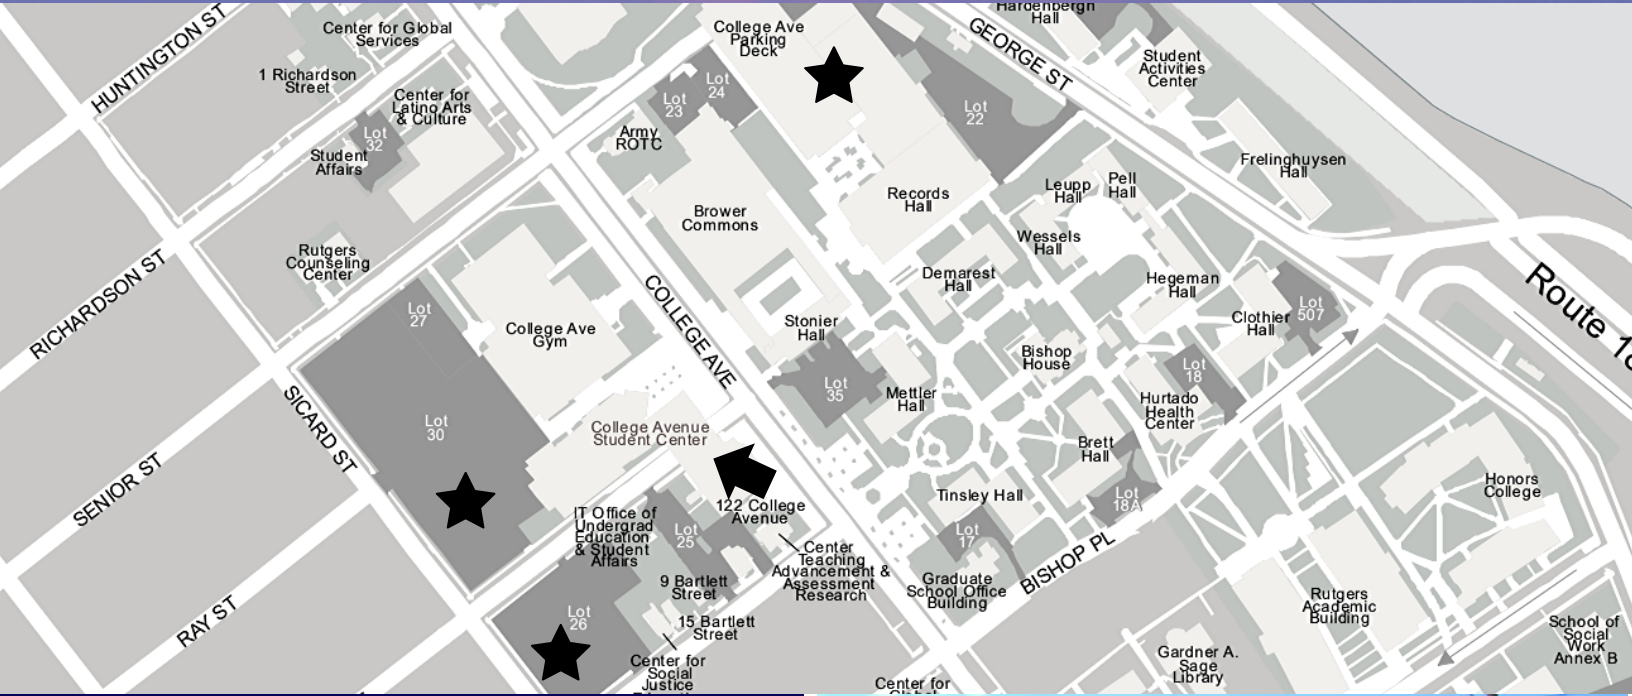

RGGI WORKSHOP

RUTGERS UNIVERSITY - NEW BRUNSWICK

When:

November 25,
9:00am-12:00pm

Where:

College Ave Student Center

Hosting Agency:

Economic Development
Authority

RSVP

www.nj.gov/rggi/