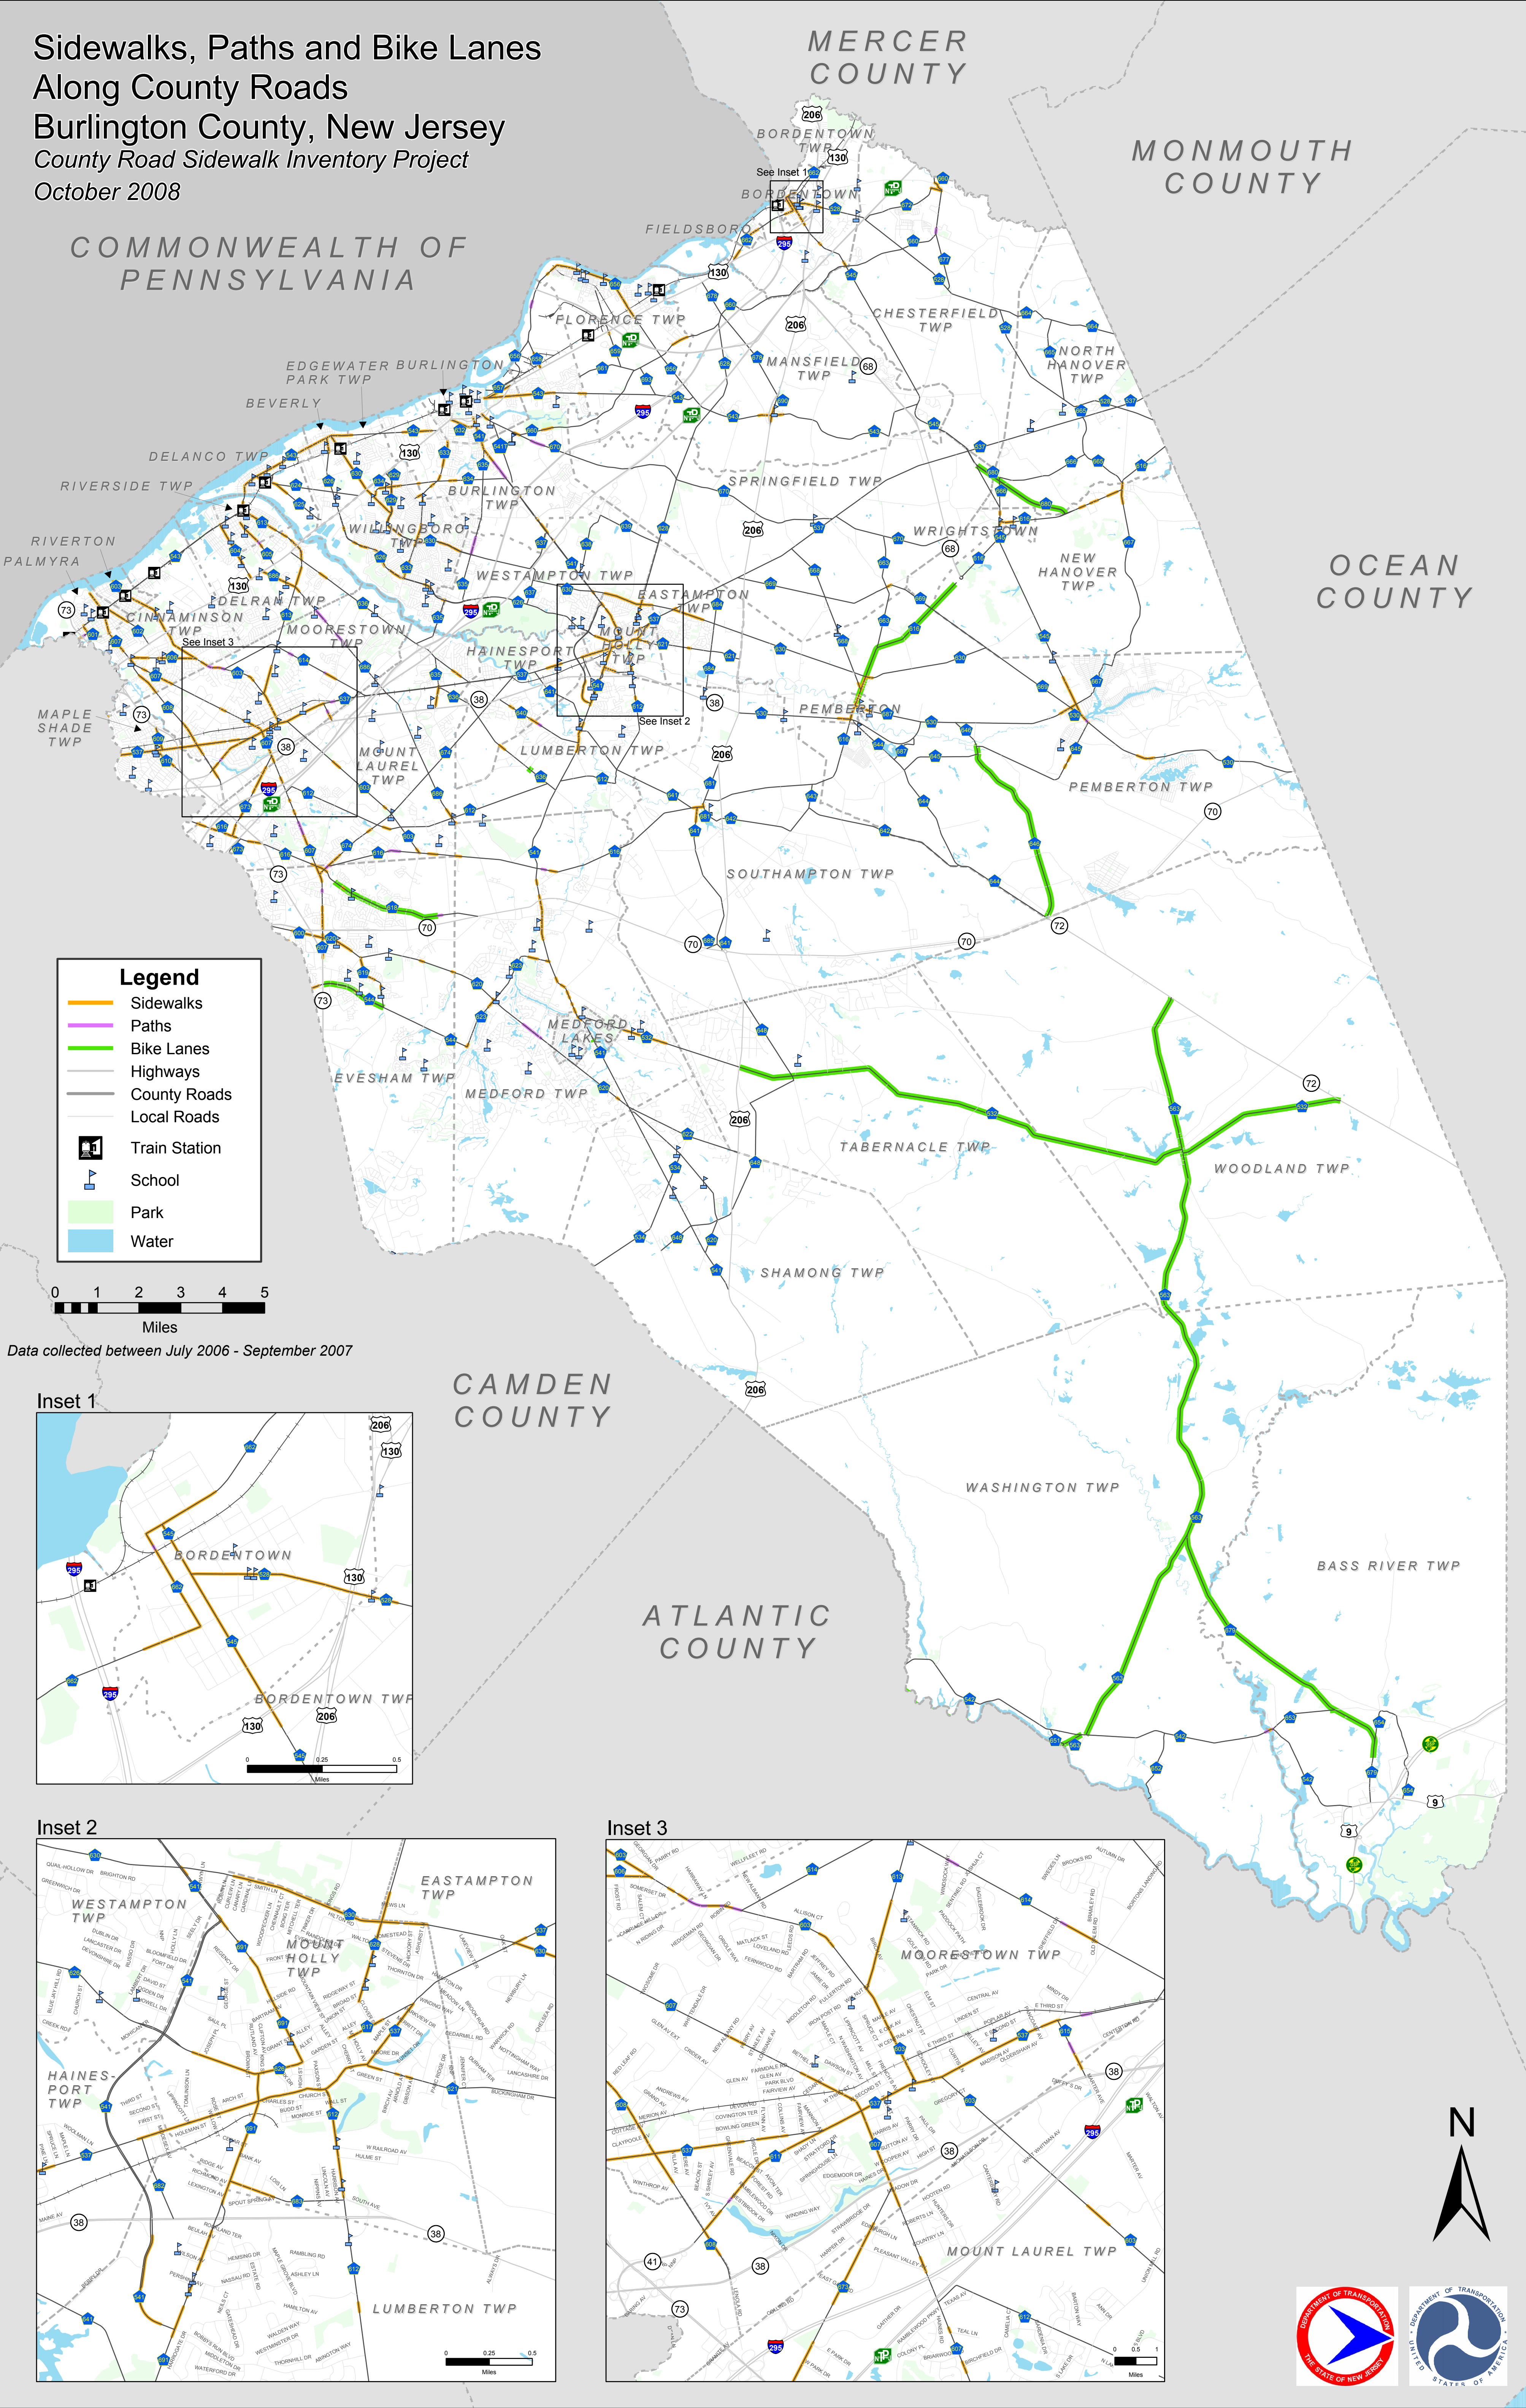

Sidewalks, Paths and Bike Lanes  
 Along County Roads  
 Burlington County, New Jersey  
 County Road Sidewalk Inventory Project  
 October 2008

**Legend**

- Sidewalks
- Paths
- Bike Lanes
- Highways
- County Roads
- Local Roads
- Train Station
- School
- Park
- Water

Data collected between July 2006 - September 2007