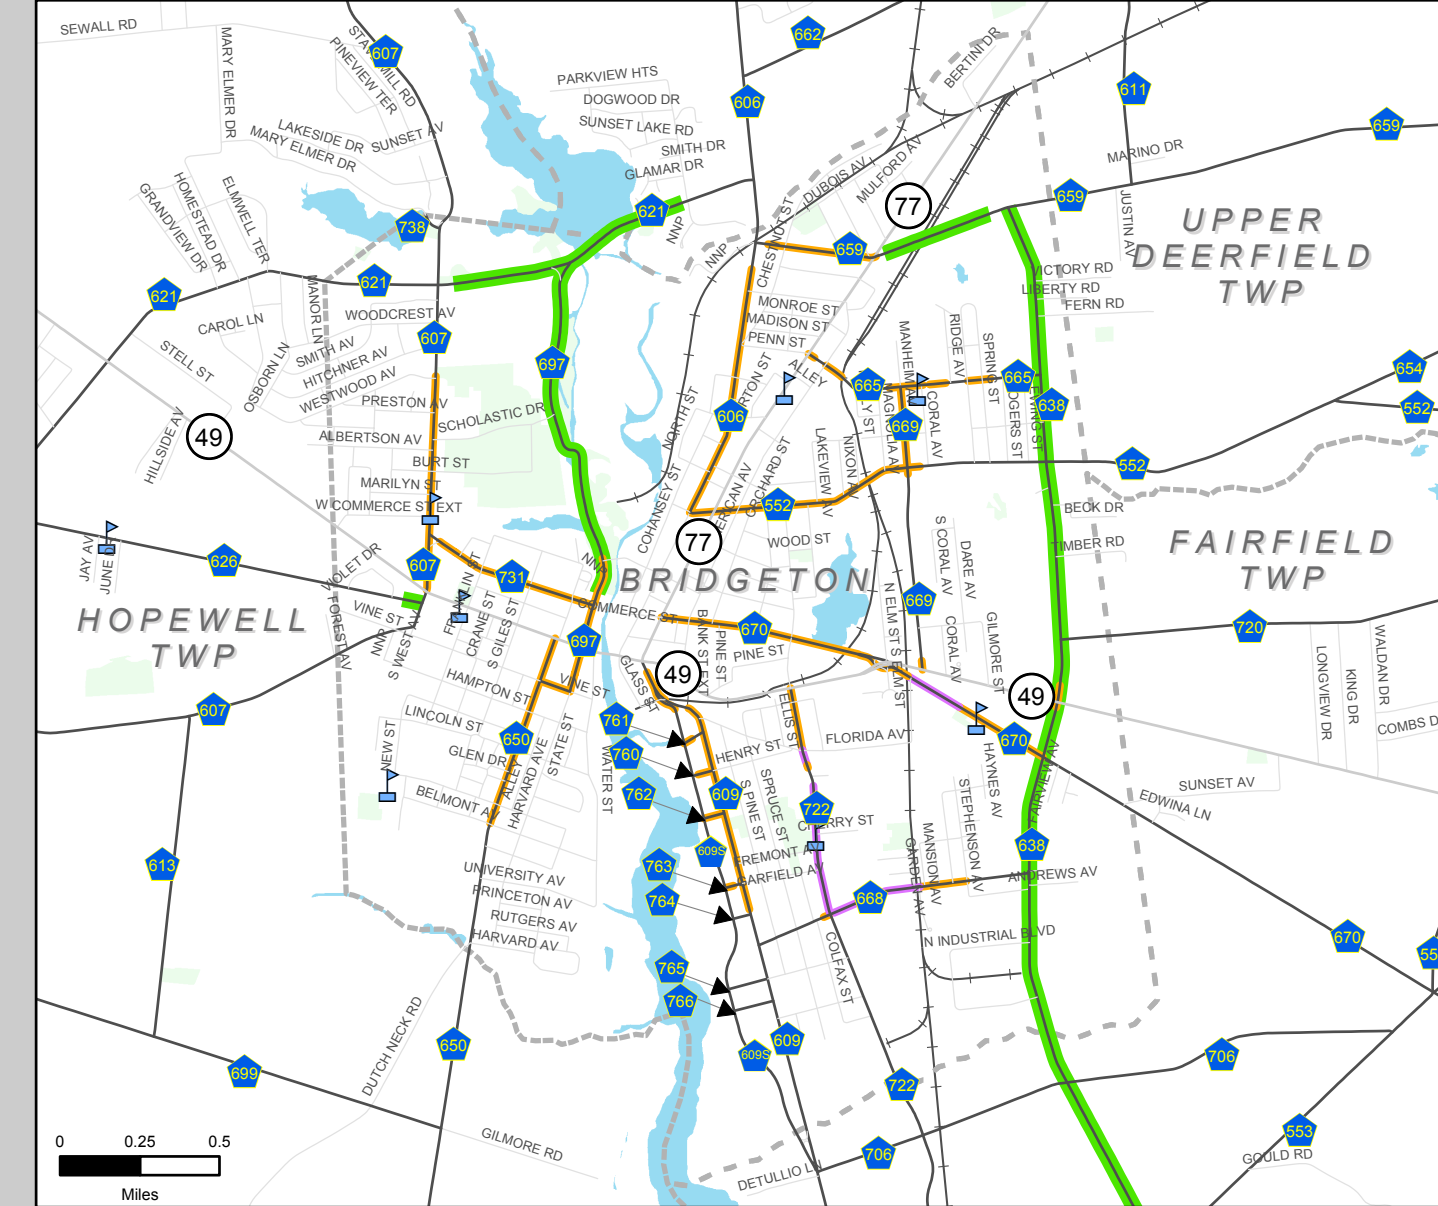

Sidewalks, Paths and Bike Lanes
 Along County Roads
 Cumberland County, New Jersey
 County Road Sidewalk Inventory Project
 October 2008

SALEM
 COUNTY

ATLANTIC
 COUNTY

STATE OF
 DELAWARE

DELAWARE
 BAY

CAPE MAY
 COUNTY

Inset 1

See Inset 1

See Inset 2

Inset 2

Legend

- Sidewalks
- Paths
- Bike Lanes
- Highways
- County Roads
- Local Roads
- Train Station
- School
- Park
- Water

Data collected between July 2006 - September 2007