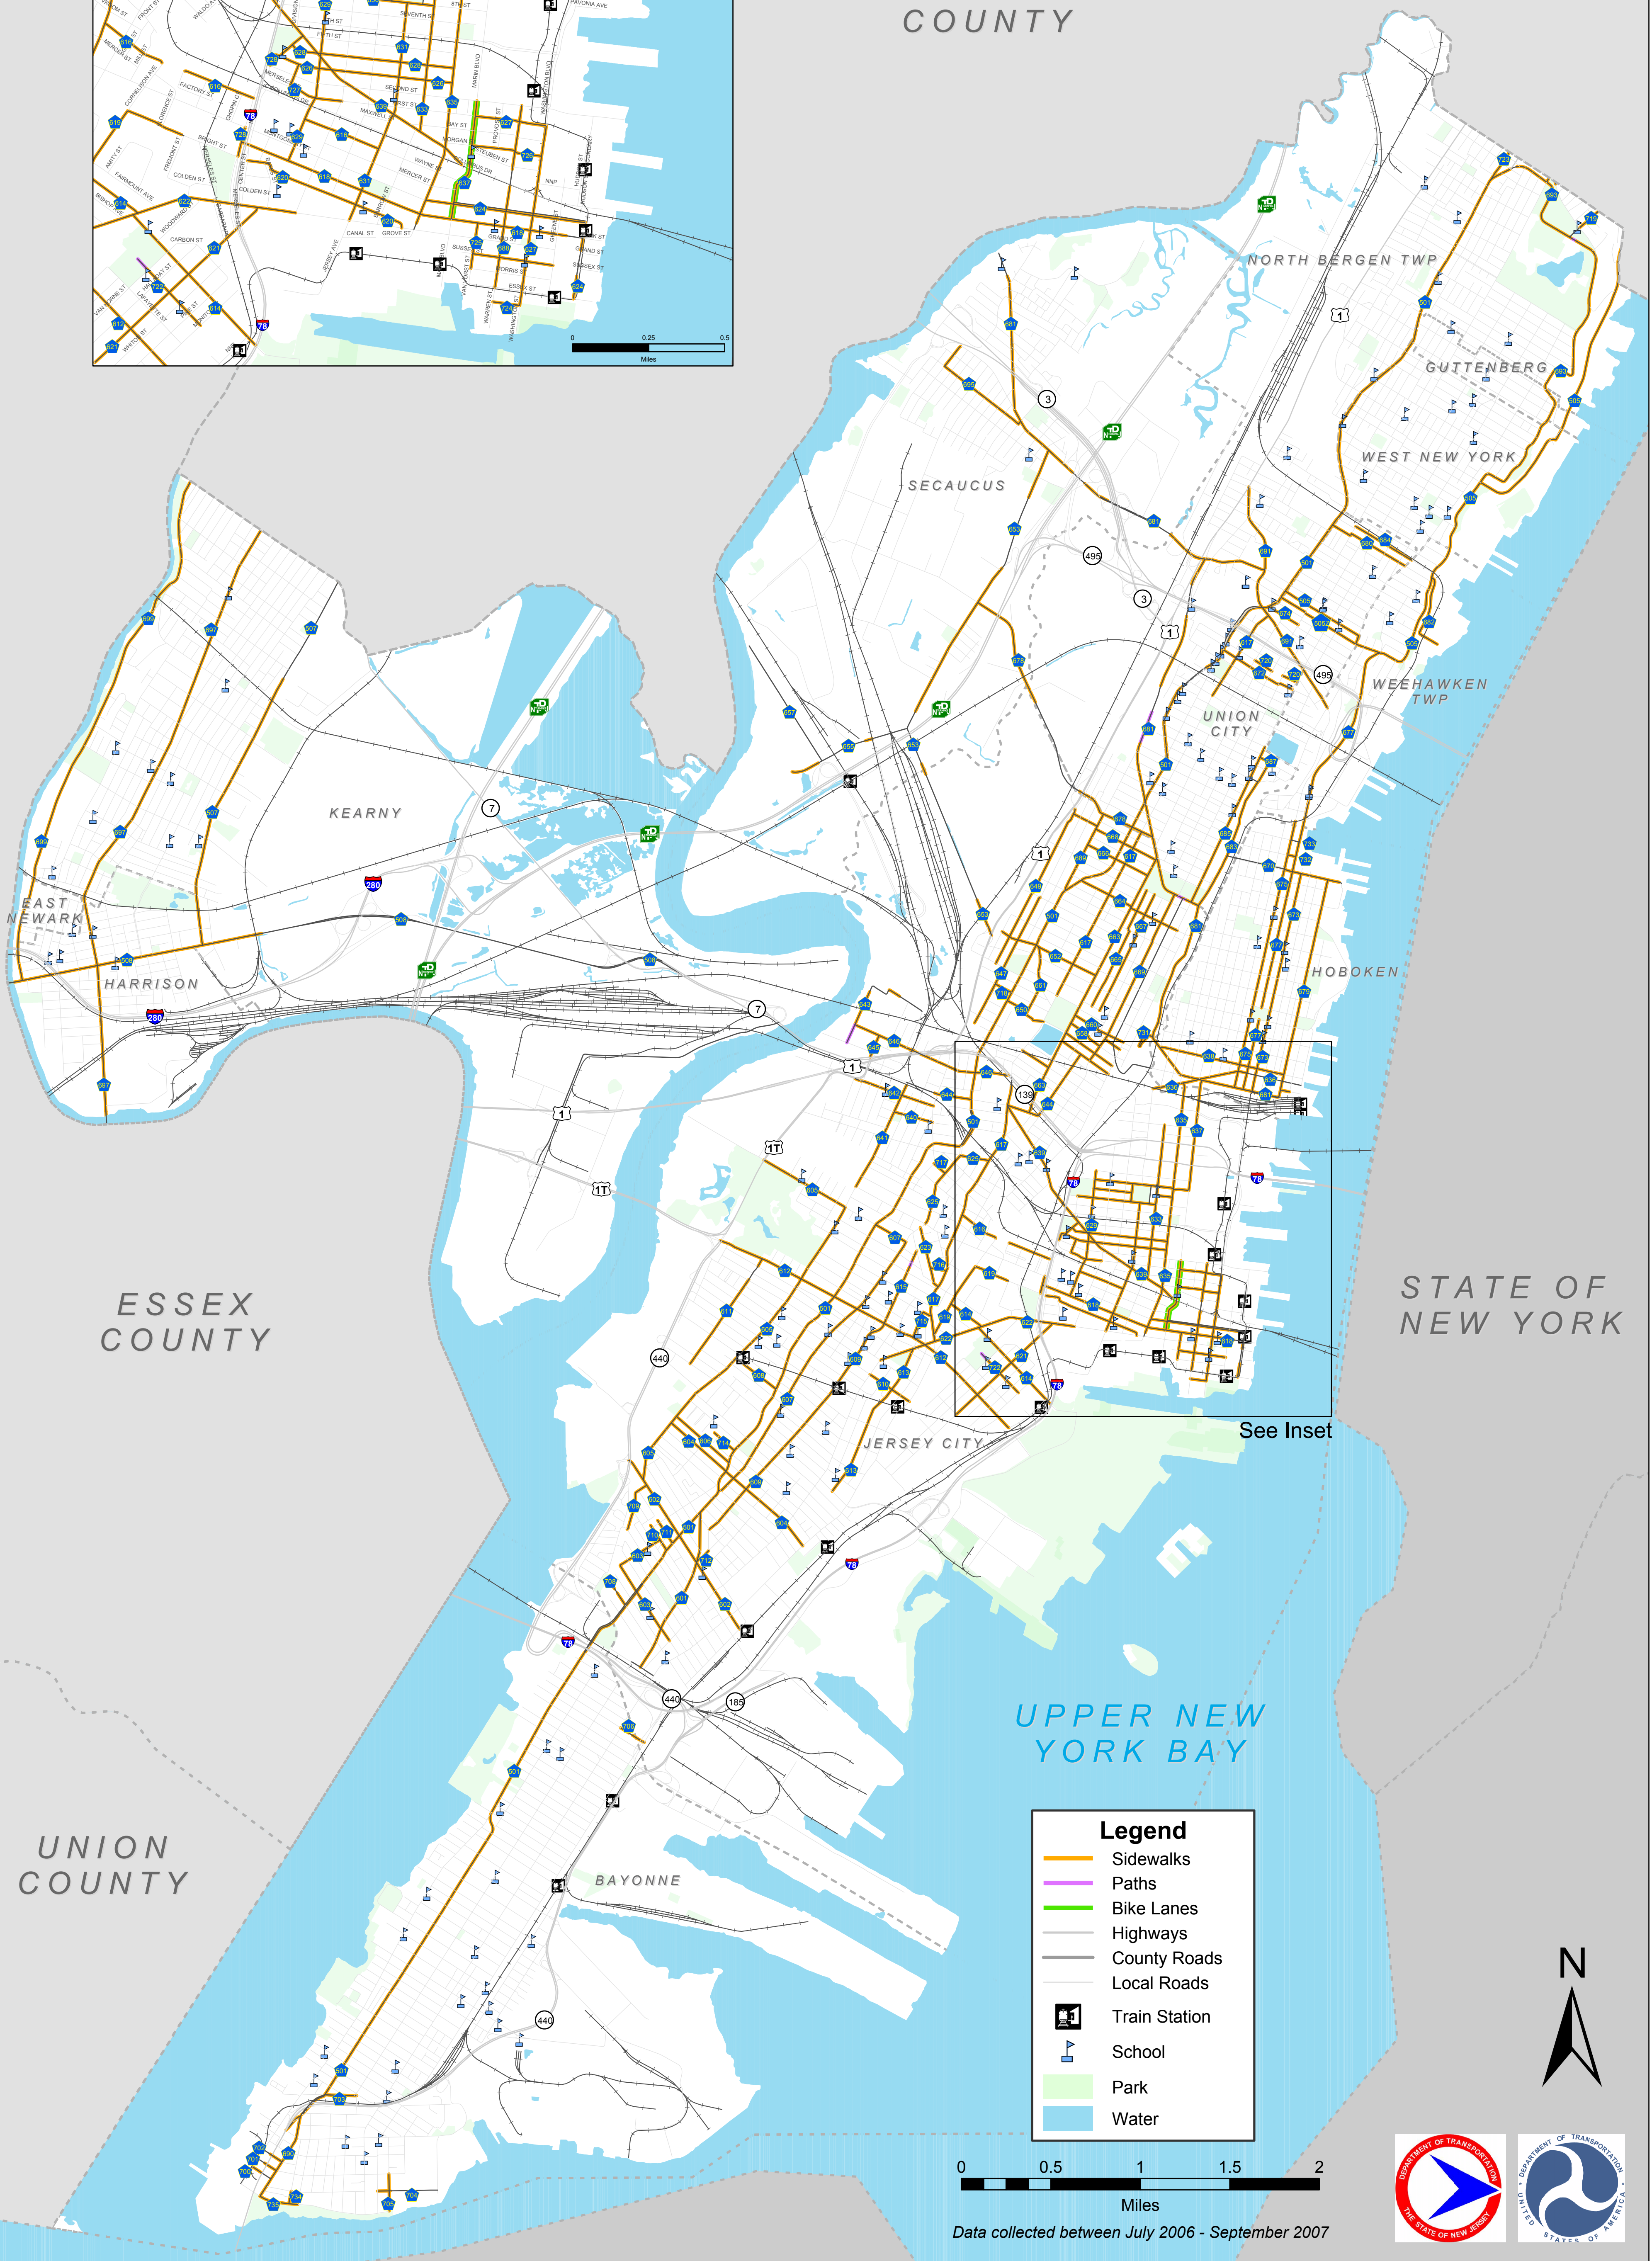

Sidewalks, Paths and Bike Lanes
 Along County Roads
 Hudson County, New Jersey
 County Road Sidewalk Inventory Project
 October 2008

Inset

BERGEN
 COUNTY

STATE OF
 NEW YORK

UPPER NEW
 YORK BAY

Legend

- Sidewalks
- Paths
- Bike Lanes
- Highways
- County Roads
- Local Roads
- Train Station
- School
- Park
- Water

Data collected between July 2006 - September 2007