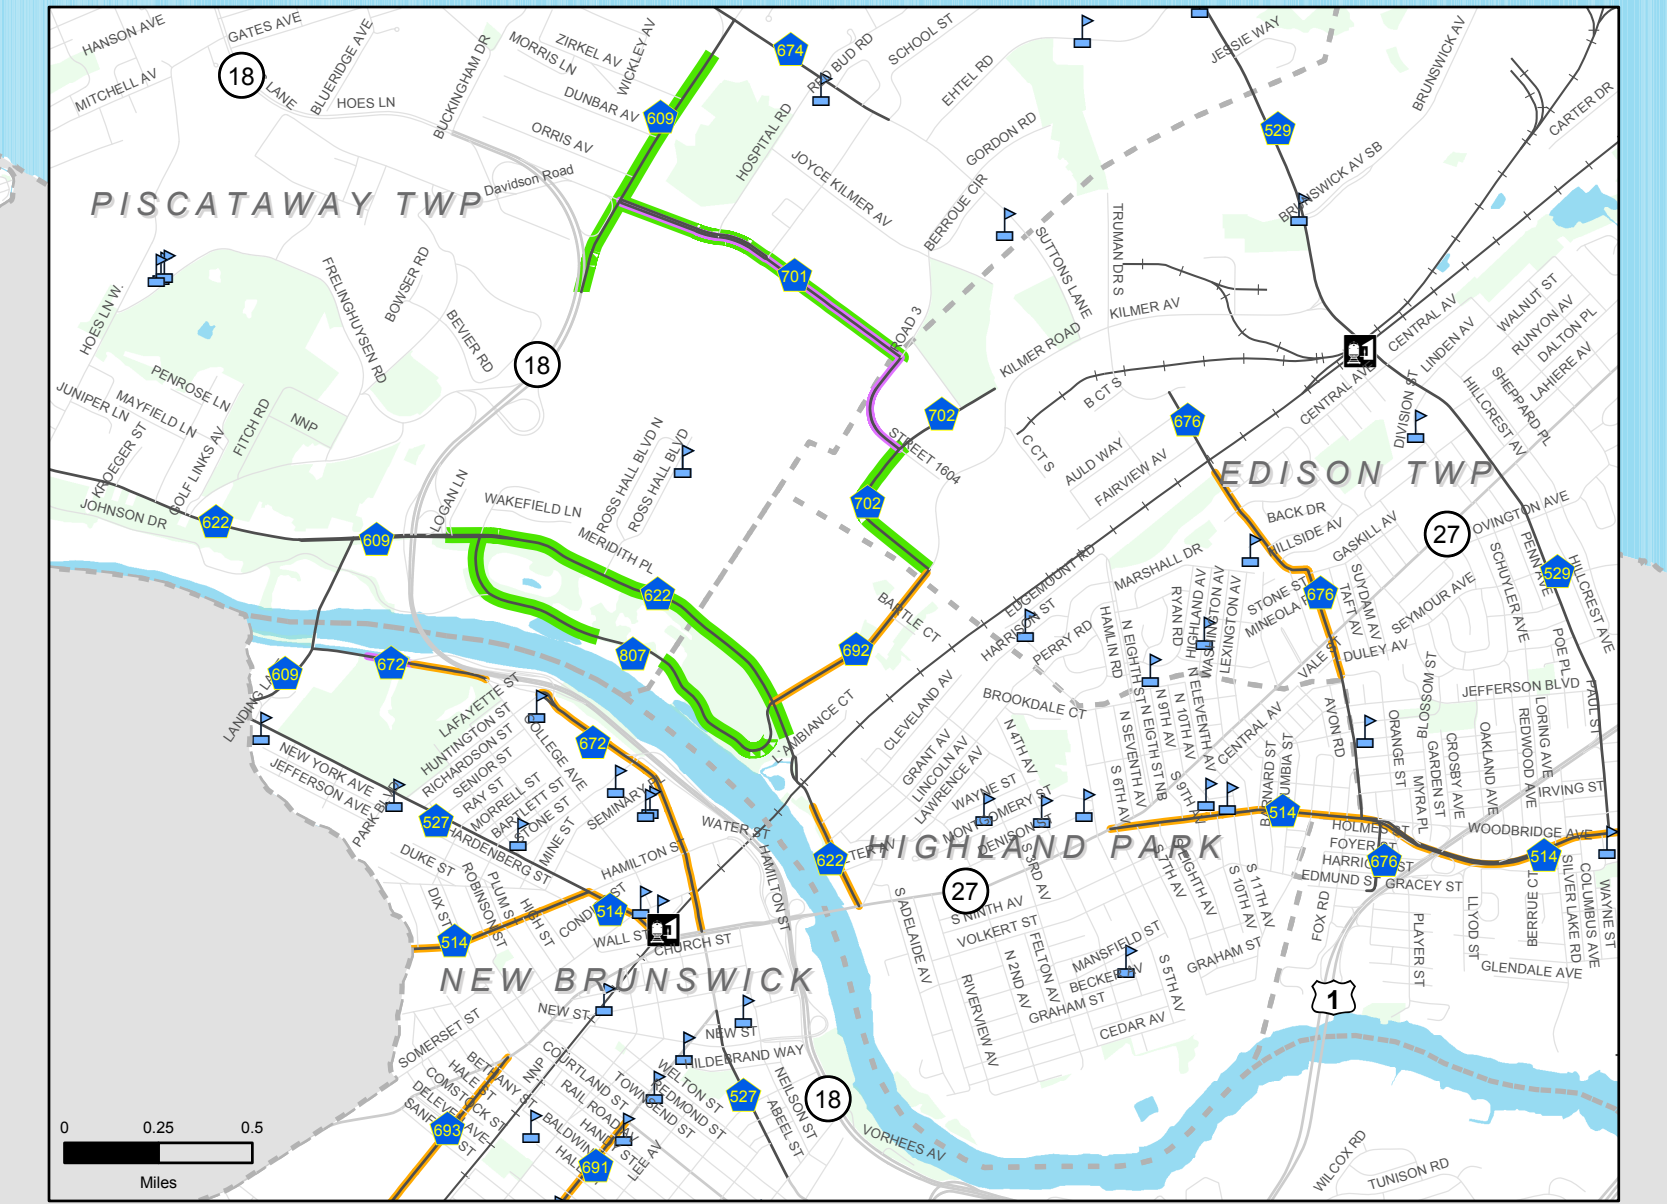

Sidewalks, Paths and Bike Lanes
 Along County Roads
 Middlesex County, New Jersey
 County Road Sidewalk Inventory Project
 October 2008

STATE OF
 NEW YORK

RARITAN
 BAY

Inset 1

See Inset 2

See Inset 1

Inset 2

SOMERSET
 COUNTY

MERCER COUNTY

MONMOUTH
 COUNTY

Legend

- Sidewalks
- Paths
- Bike Lanes
- Highways
- County Roads
- Local Roads
- Train Station
- School
- Park
- Water

Data collected between July 2006 - September 2007