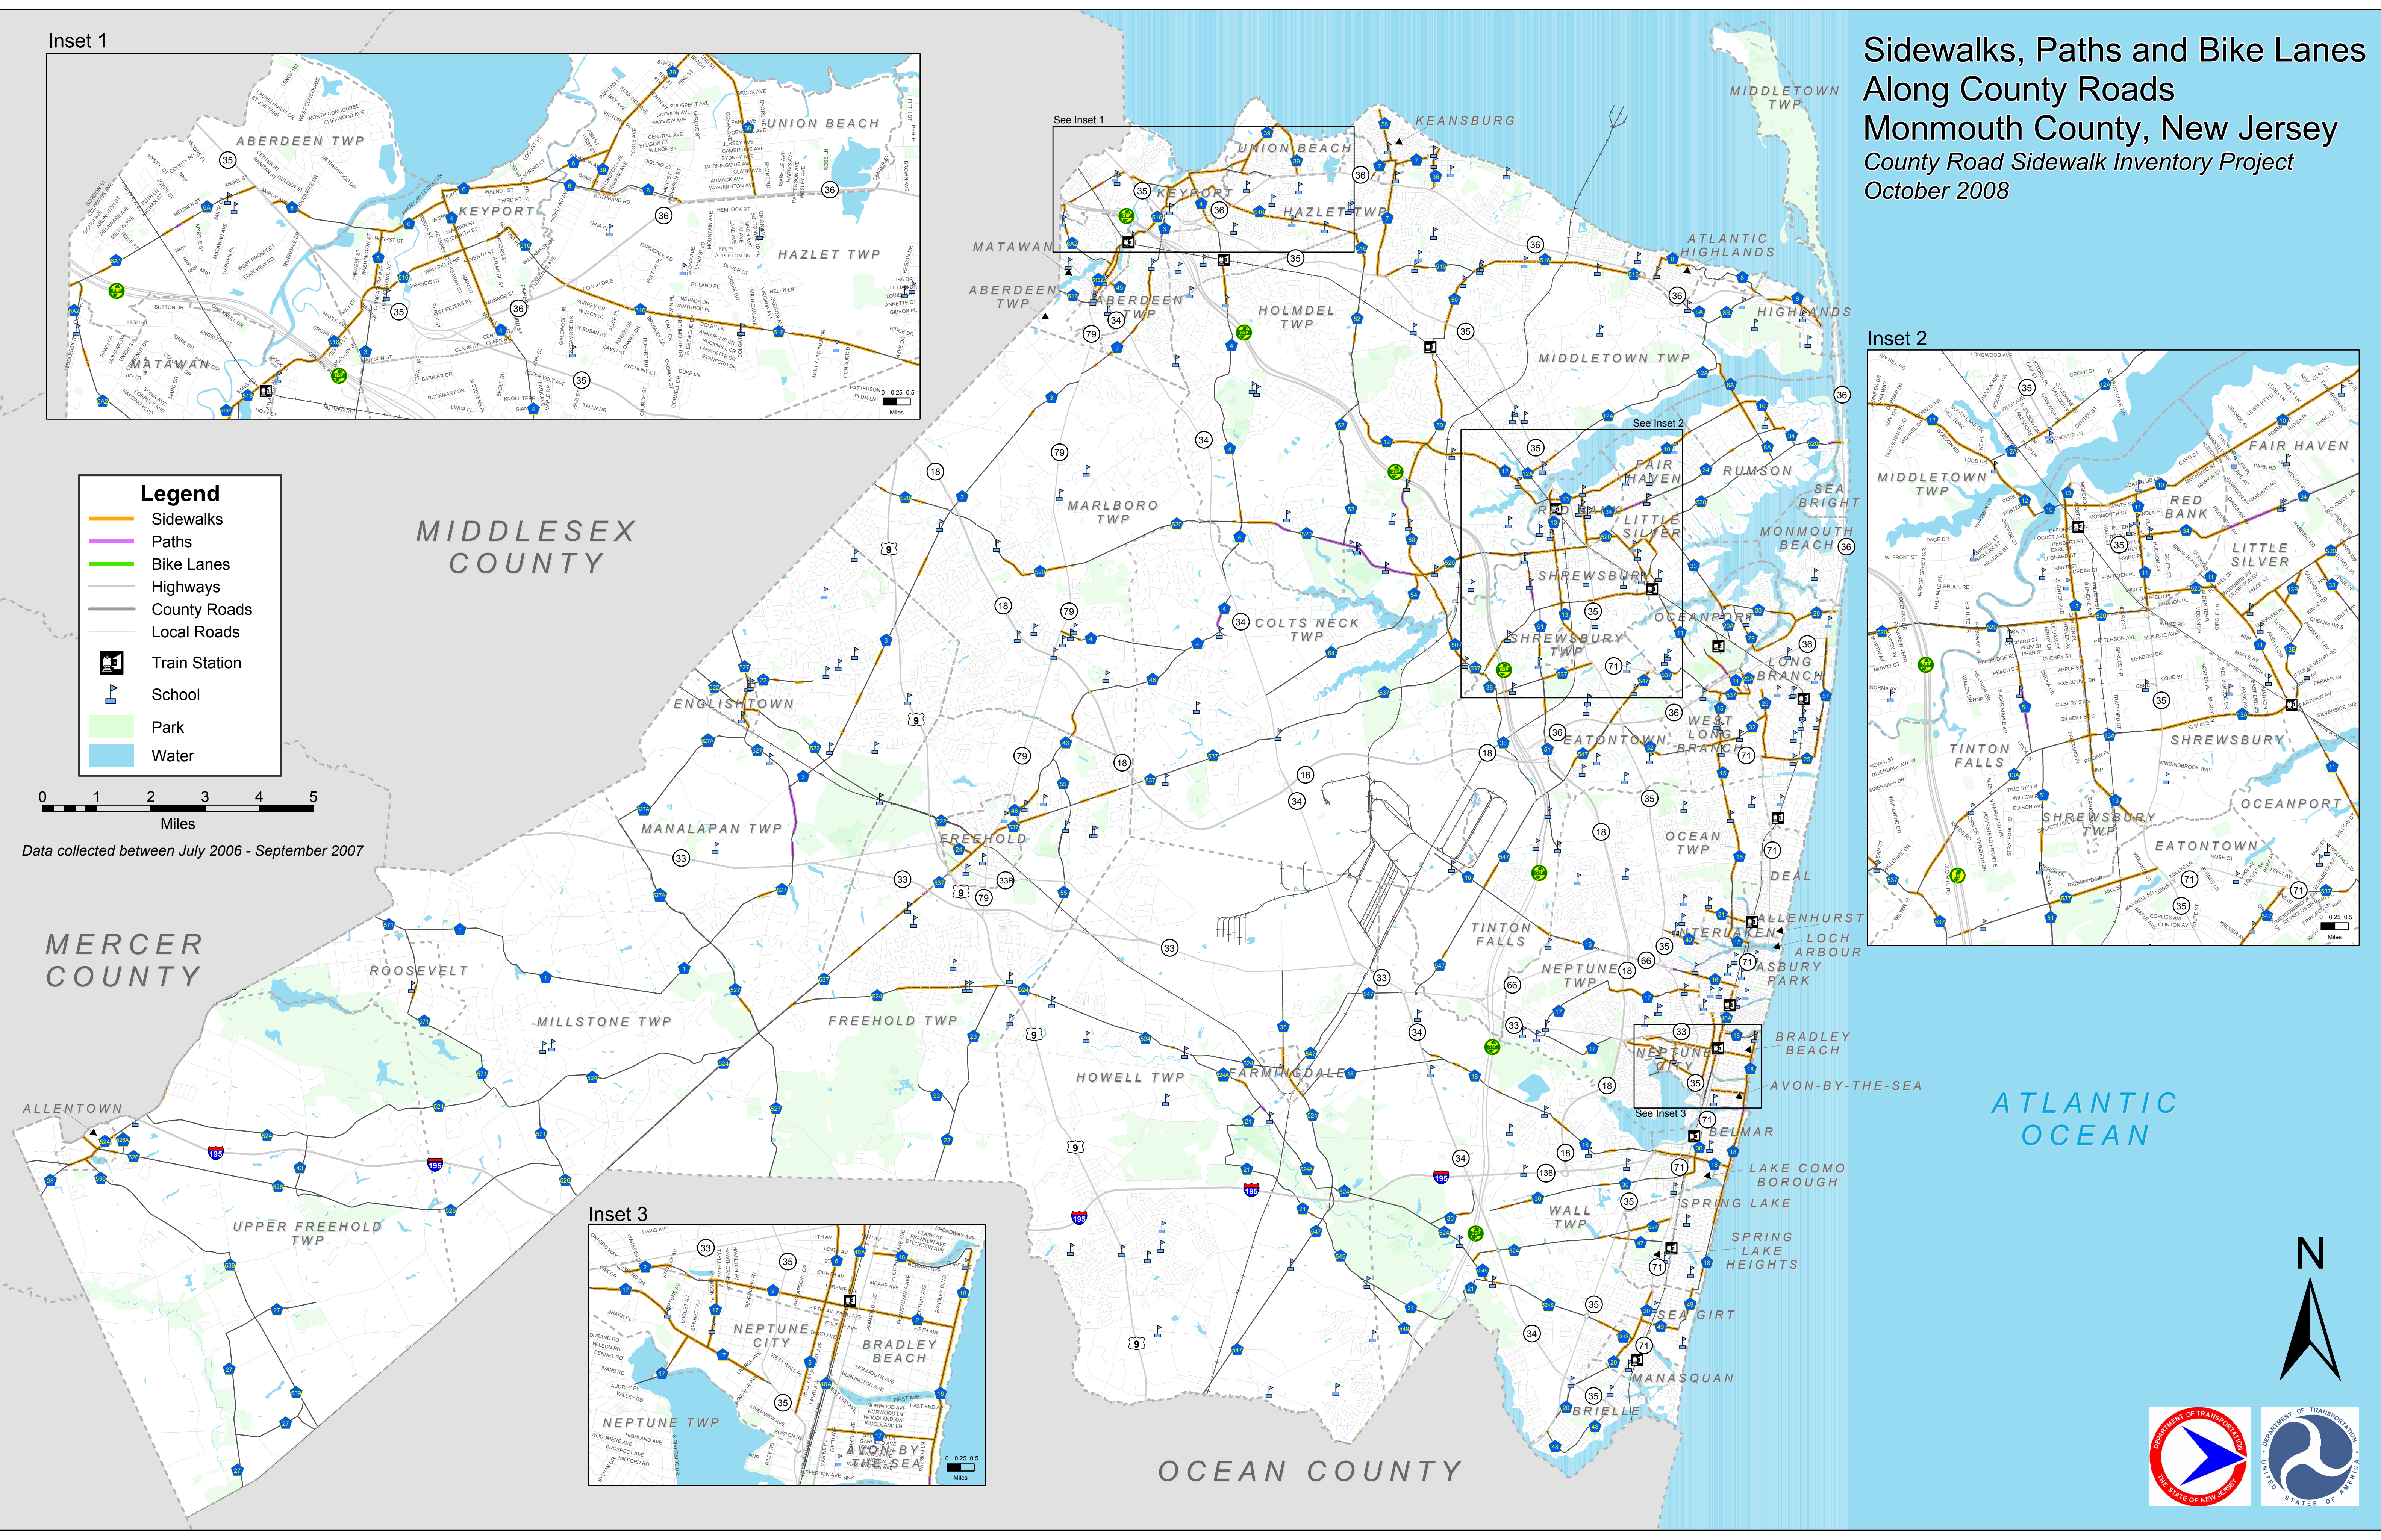

Sidewalks, Paths and Bike Lanes  
 Along County Roads  
 Monmouth County, New Jersey  
 County Road Sidewalk Inventory Project  
 October 2008

Inset 1

Inset 2

Inset 3

**Legend**

- Sidewalks
- Paths
- Bike Lanes
- Highways
- County Roads
- Local Roads
- Train Station
- School
- Park
- Water

Data collected between July 2006 - September 2007

ATLANTIC OCEAN