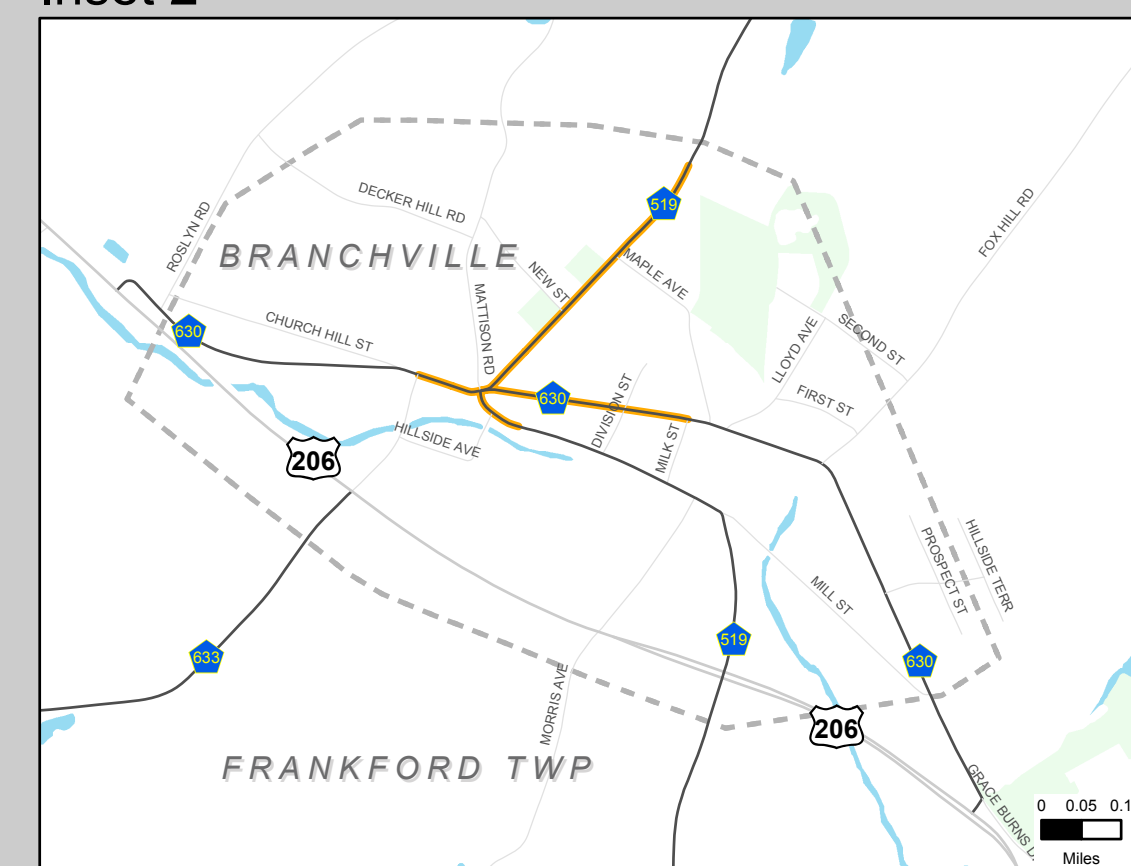

Sidewalks, Paths and Bike Lanes
 Along County Roads
 Sussex County, New Jersey
 County Road Sidewalk Inventory Project
 October 2008

COMMONWEALTH OF
 PENNSYLVANIA

STATE OF
 NEW YORK

PASSAIC
 COUNTY

MORRIS
 COUNTY

WARREN
 COUNTY

Inset 1

Inset 2

Inset 3

Legend

- Sidewalks
- Paths
- Bike Lanes
- Highways
- County Roads
- Local Roads
- Train Station
- School
- Park
- Water

Data collected between July 2006 - September 2007