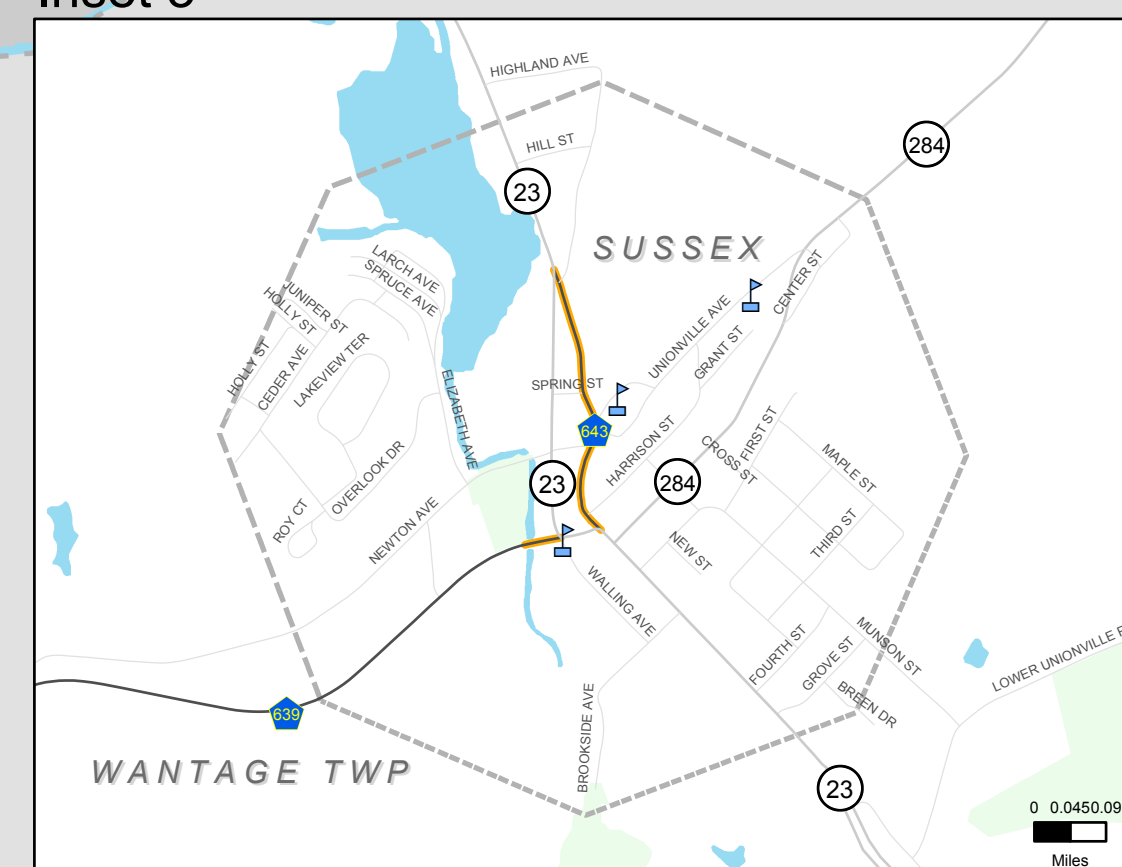

Sidewalks, Paths and Bike Lanes
 Along County Roads
 Sussex County, New Jersey
 County Road Sidewalk Inventory Project
 October 2008

COMMONWEALTH OF
 PENNSYLVANIA

STATE OF
 NEW YORK

PASSAIC
 COUNTY

MORRIS
 COUNTY

WARREN
 COUNTY

Inset 1

Inset 2

Inset 3

Legend

- Sidewalks
- Paths
- Bike Lanes
- Highways
- County Roads
- Local Roads
- Train Station
- School
- Park
- Water

Data collected between July 2006 - September 2007