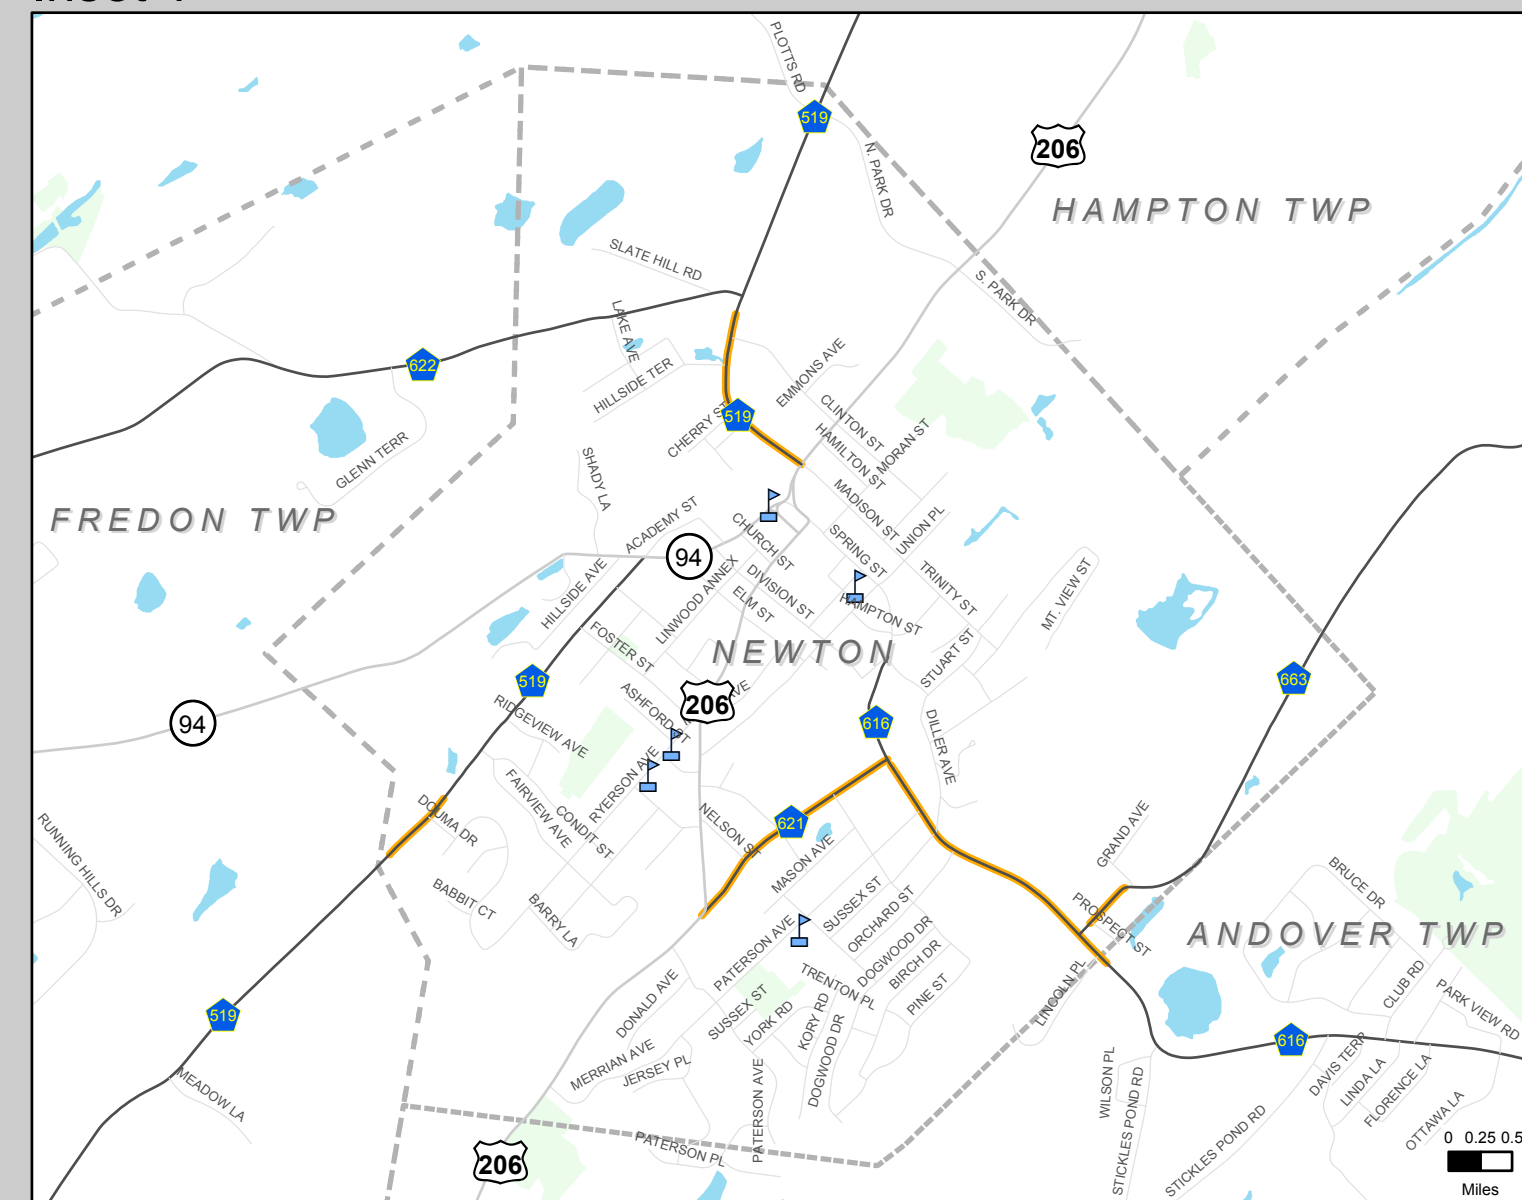

Sidewalks, Paths and Bike Lanes
 Along County Roads
 Sussex County, New Jersey
 County Road Sidewalk Inventory Project
 October 2008

COMMONWEALTH OF
 PENNSYLVANIA

STATE OF
 NEW YORK

PASSAIC
 COUNTY

MORRIS
 COUNTY

WARREN
 COUNTY

Inset 1

Inset 2

Inset 3

Legend

- Sidewalks
- Paths
- Bike Lanes
- Highways
- County Roads
- Local Roads
- Train Station
- School
- Park
- Water

Data collected between July 2006 - September 2007