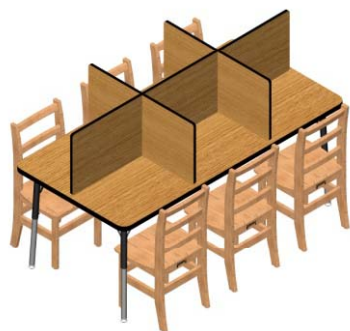

New!

Study Carrels

Wide variety of sizes & colors available

Birch

Rainbow Accents®

Tables & Chairs

Sprutz®