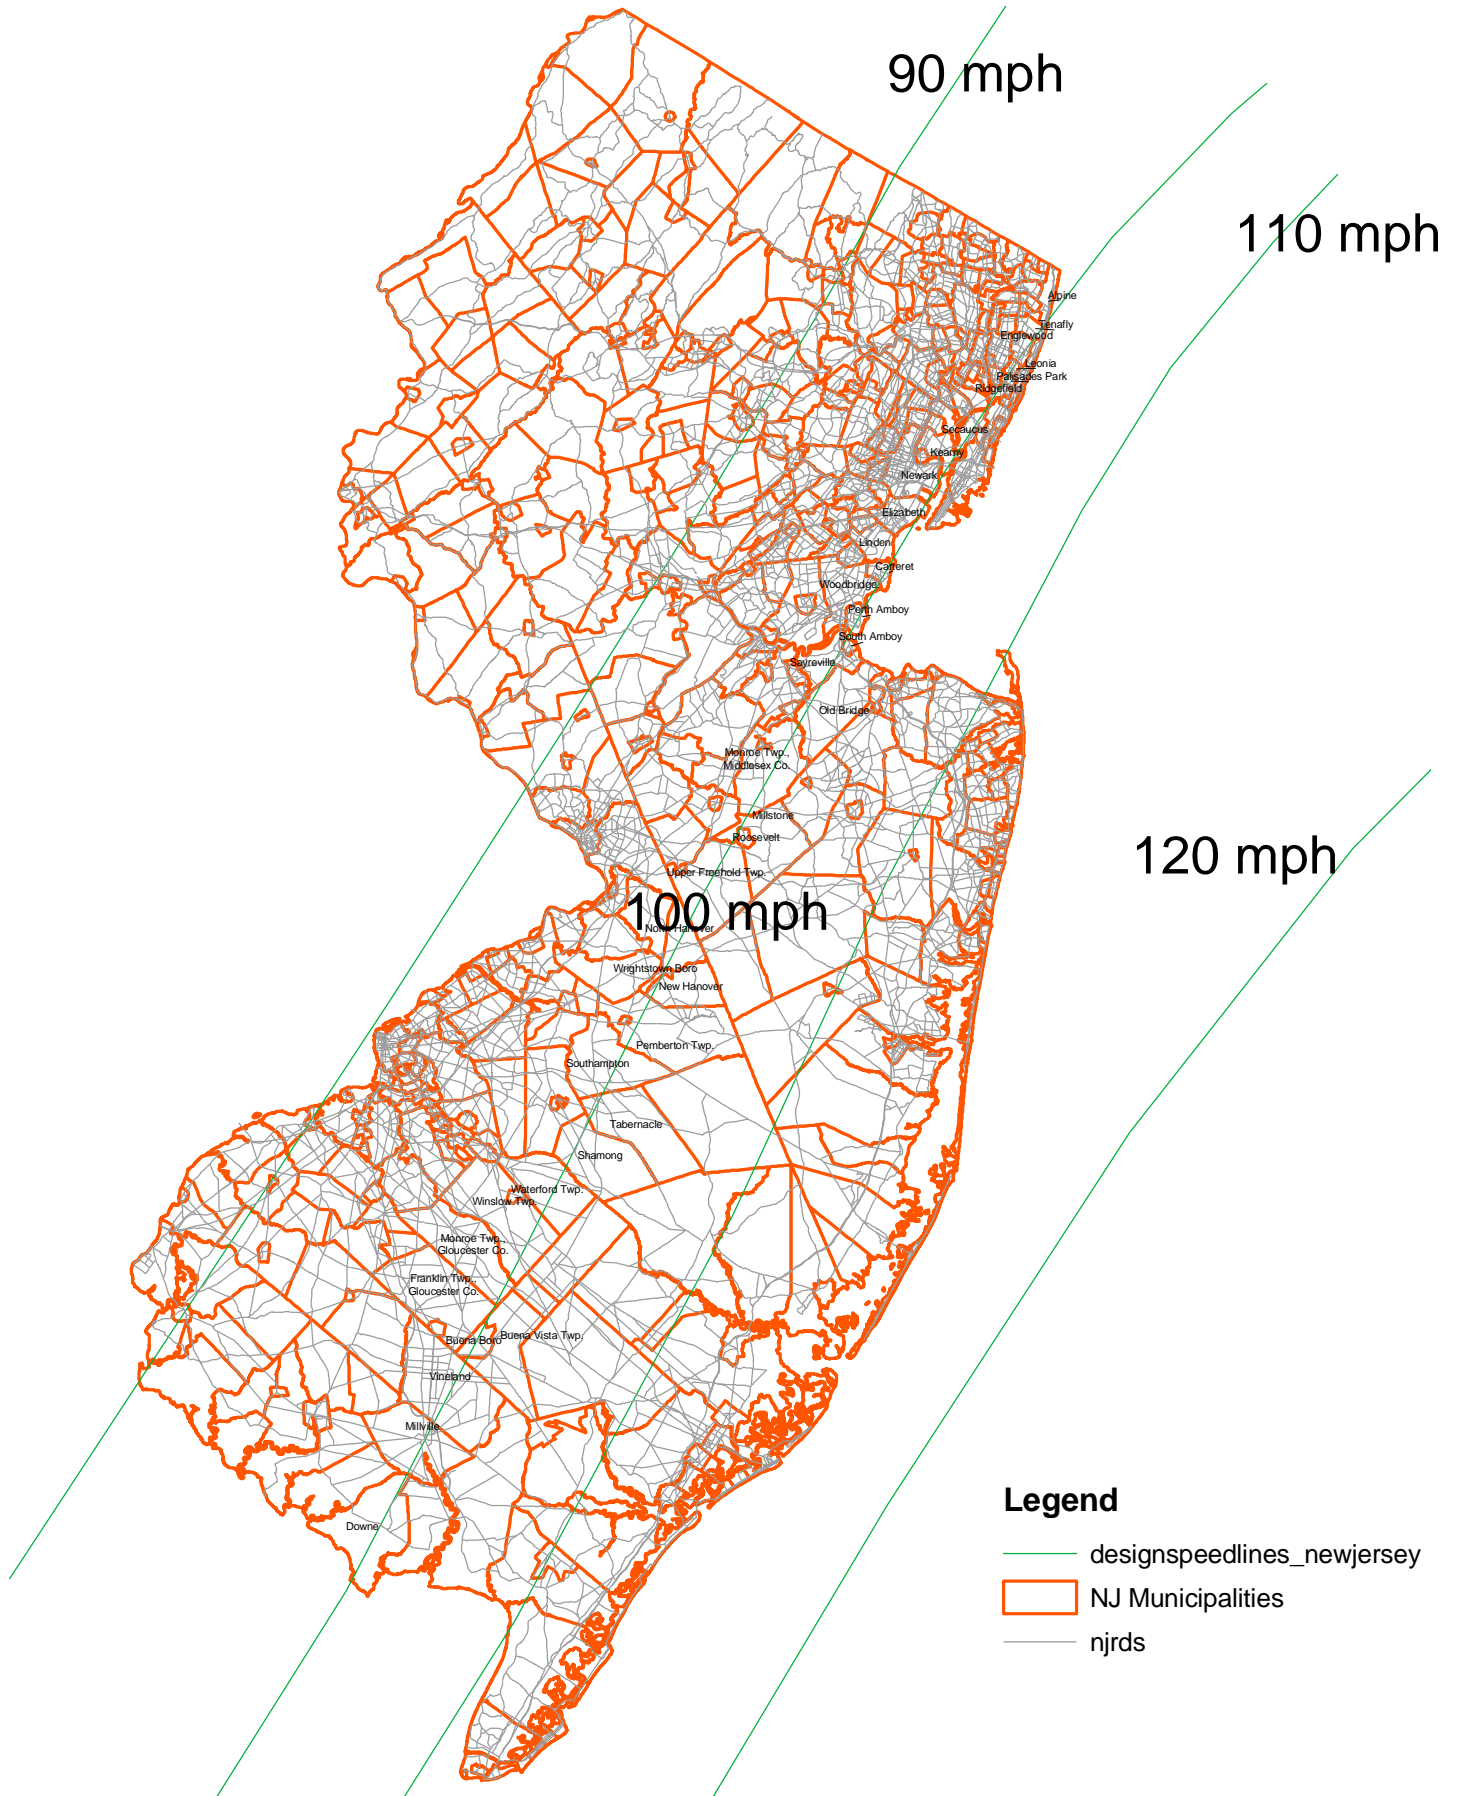

NJ Municipalities wind map

Legend

- designspeedlines_newjersey
- NJ Municipalities
- njrds