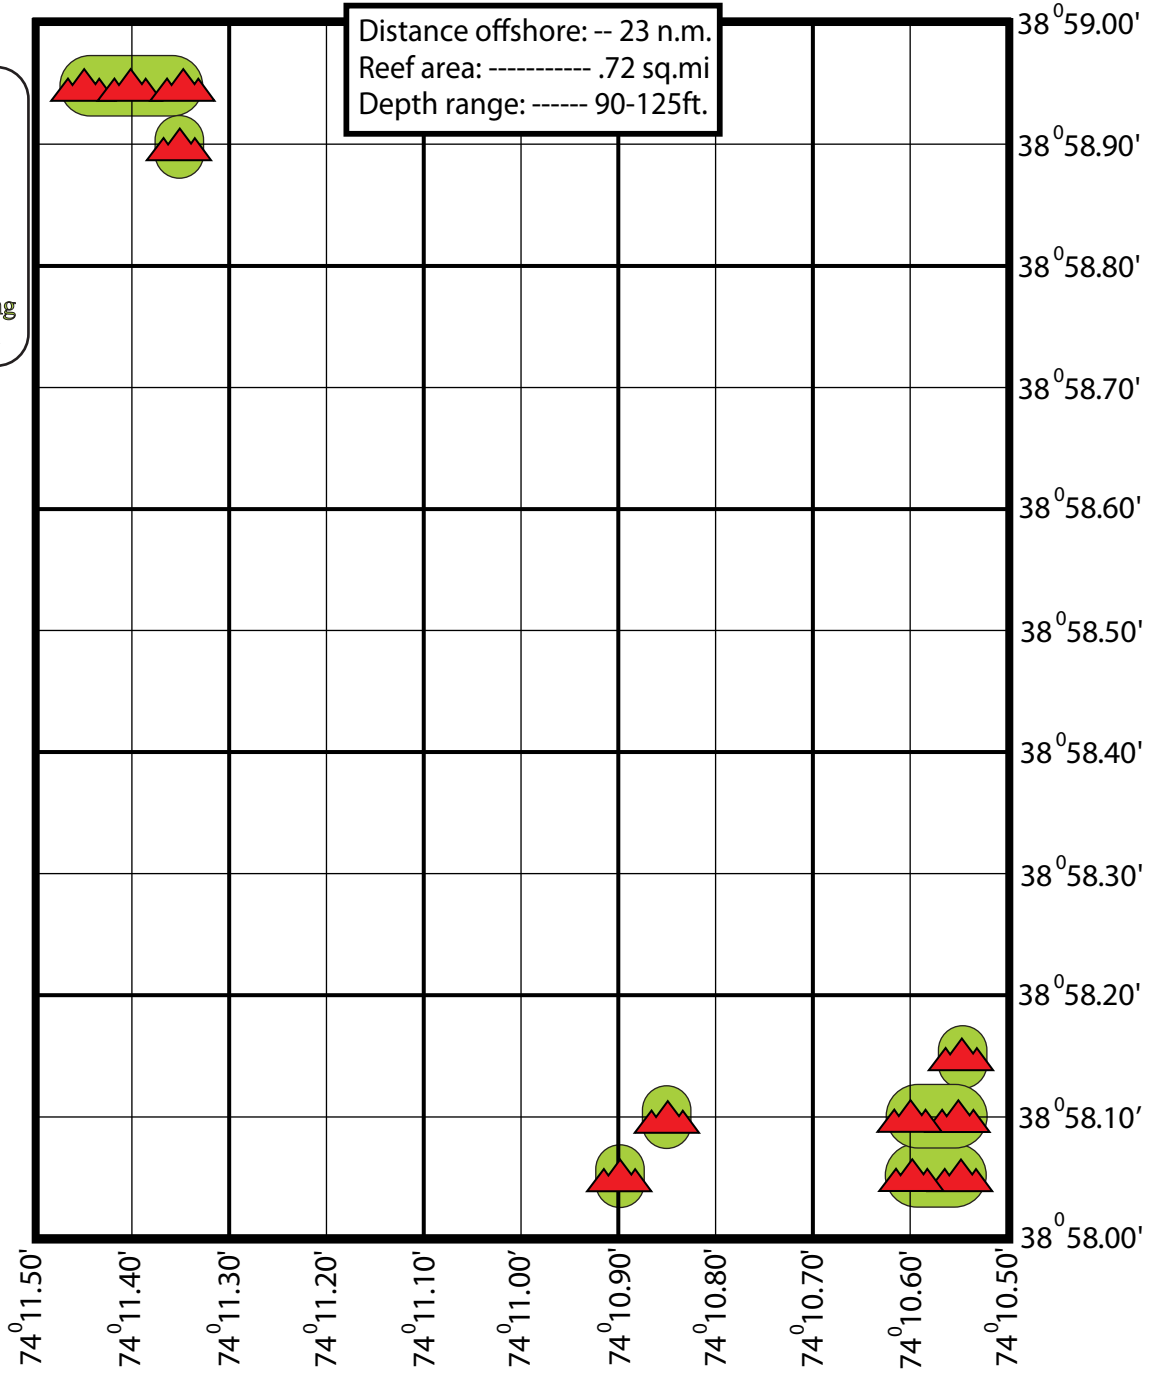

Deepwater Reef

DGPS

From →	Little Egg	Absecon Inlet	Great Egg	Townsend's Inlet	Hereford Inlet	Cape May Inlet
Compass bearing	183°	168°	153°	122°	103°	99°
Distance, (n.m.)	28.3	25.0	23.6	24.4	27.4	31.5

 **Rock Drop**
Location:
 located at the center of the icon

 **Buffer Zone =**
 150' surrounding the center point

Information not to be used as sole source navigation

Nautical Miles