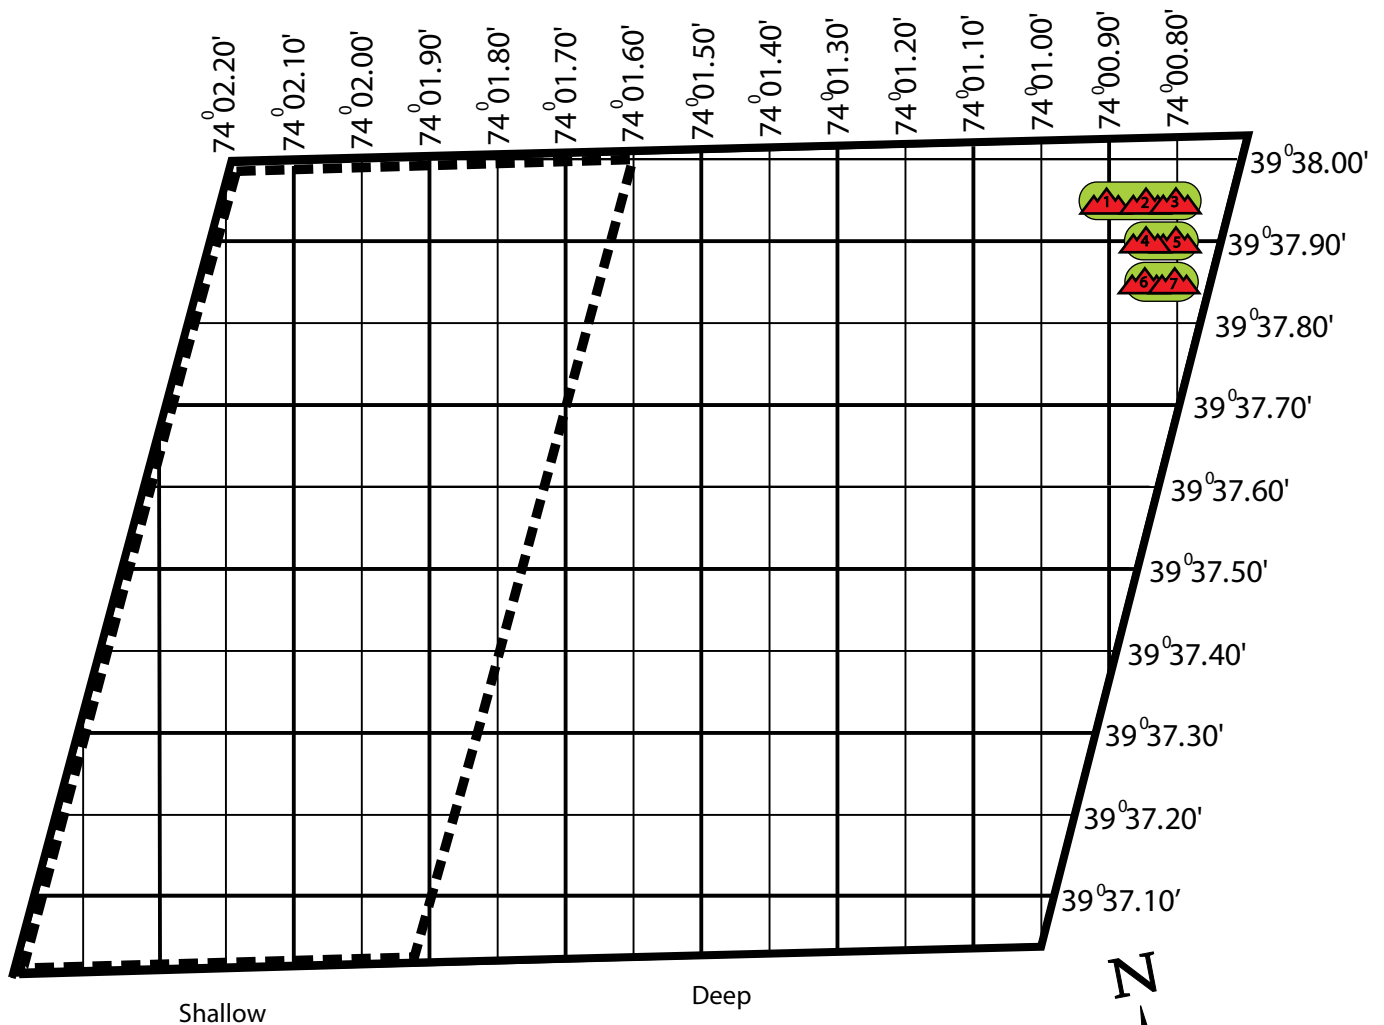

# Garden State North Reef

## DGPS

Distance offshore: --- 6.5 n.m.  
 Reef area: ----- 1.1 sq. mi.  
 Depth range: ----- 66-83 ft.

From →	Barnegat Inlet	Little Egg Inlet
Compass bearing	172 <sup>o</sup>	60 <sup>o</sup>
Distance, (n.m.)	7.7	14.4

 **Rock Drop Location**  
located at the center  
of the icon

 **Buffer Zone = 150'**  
surrounding the  
center point

Information not to be used as sole source navigation