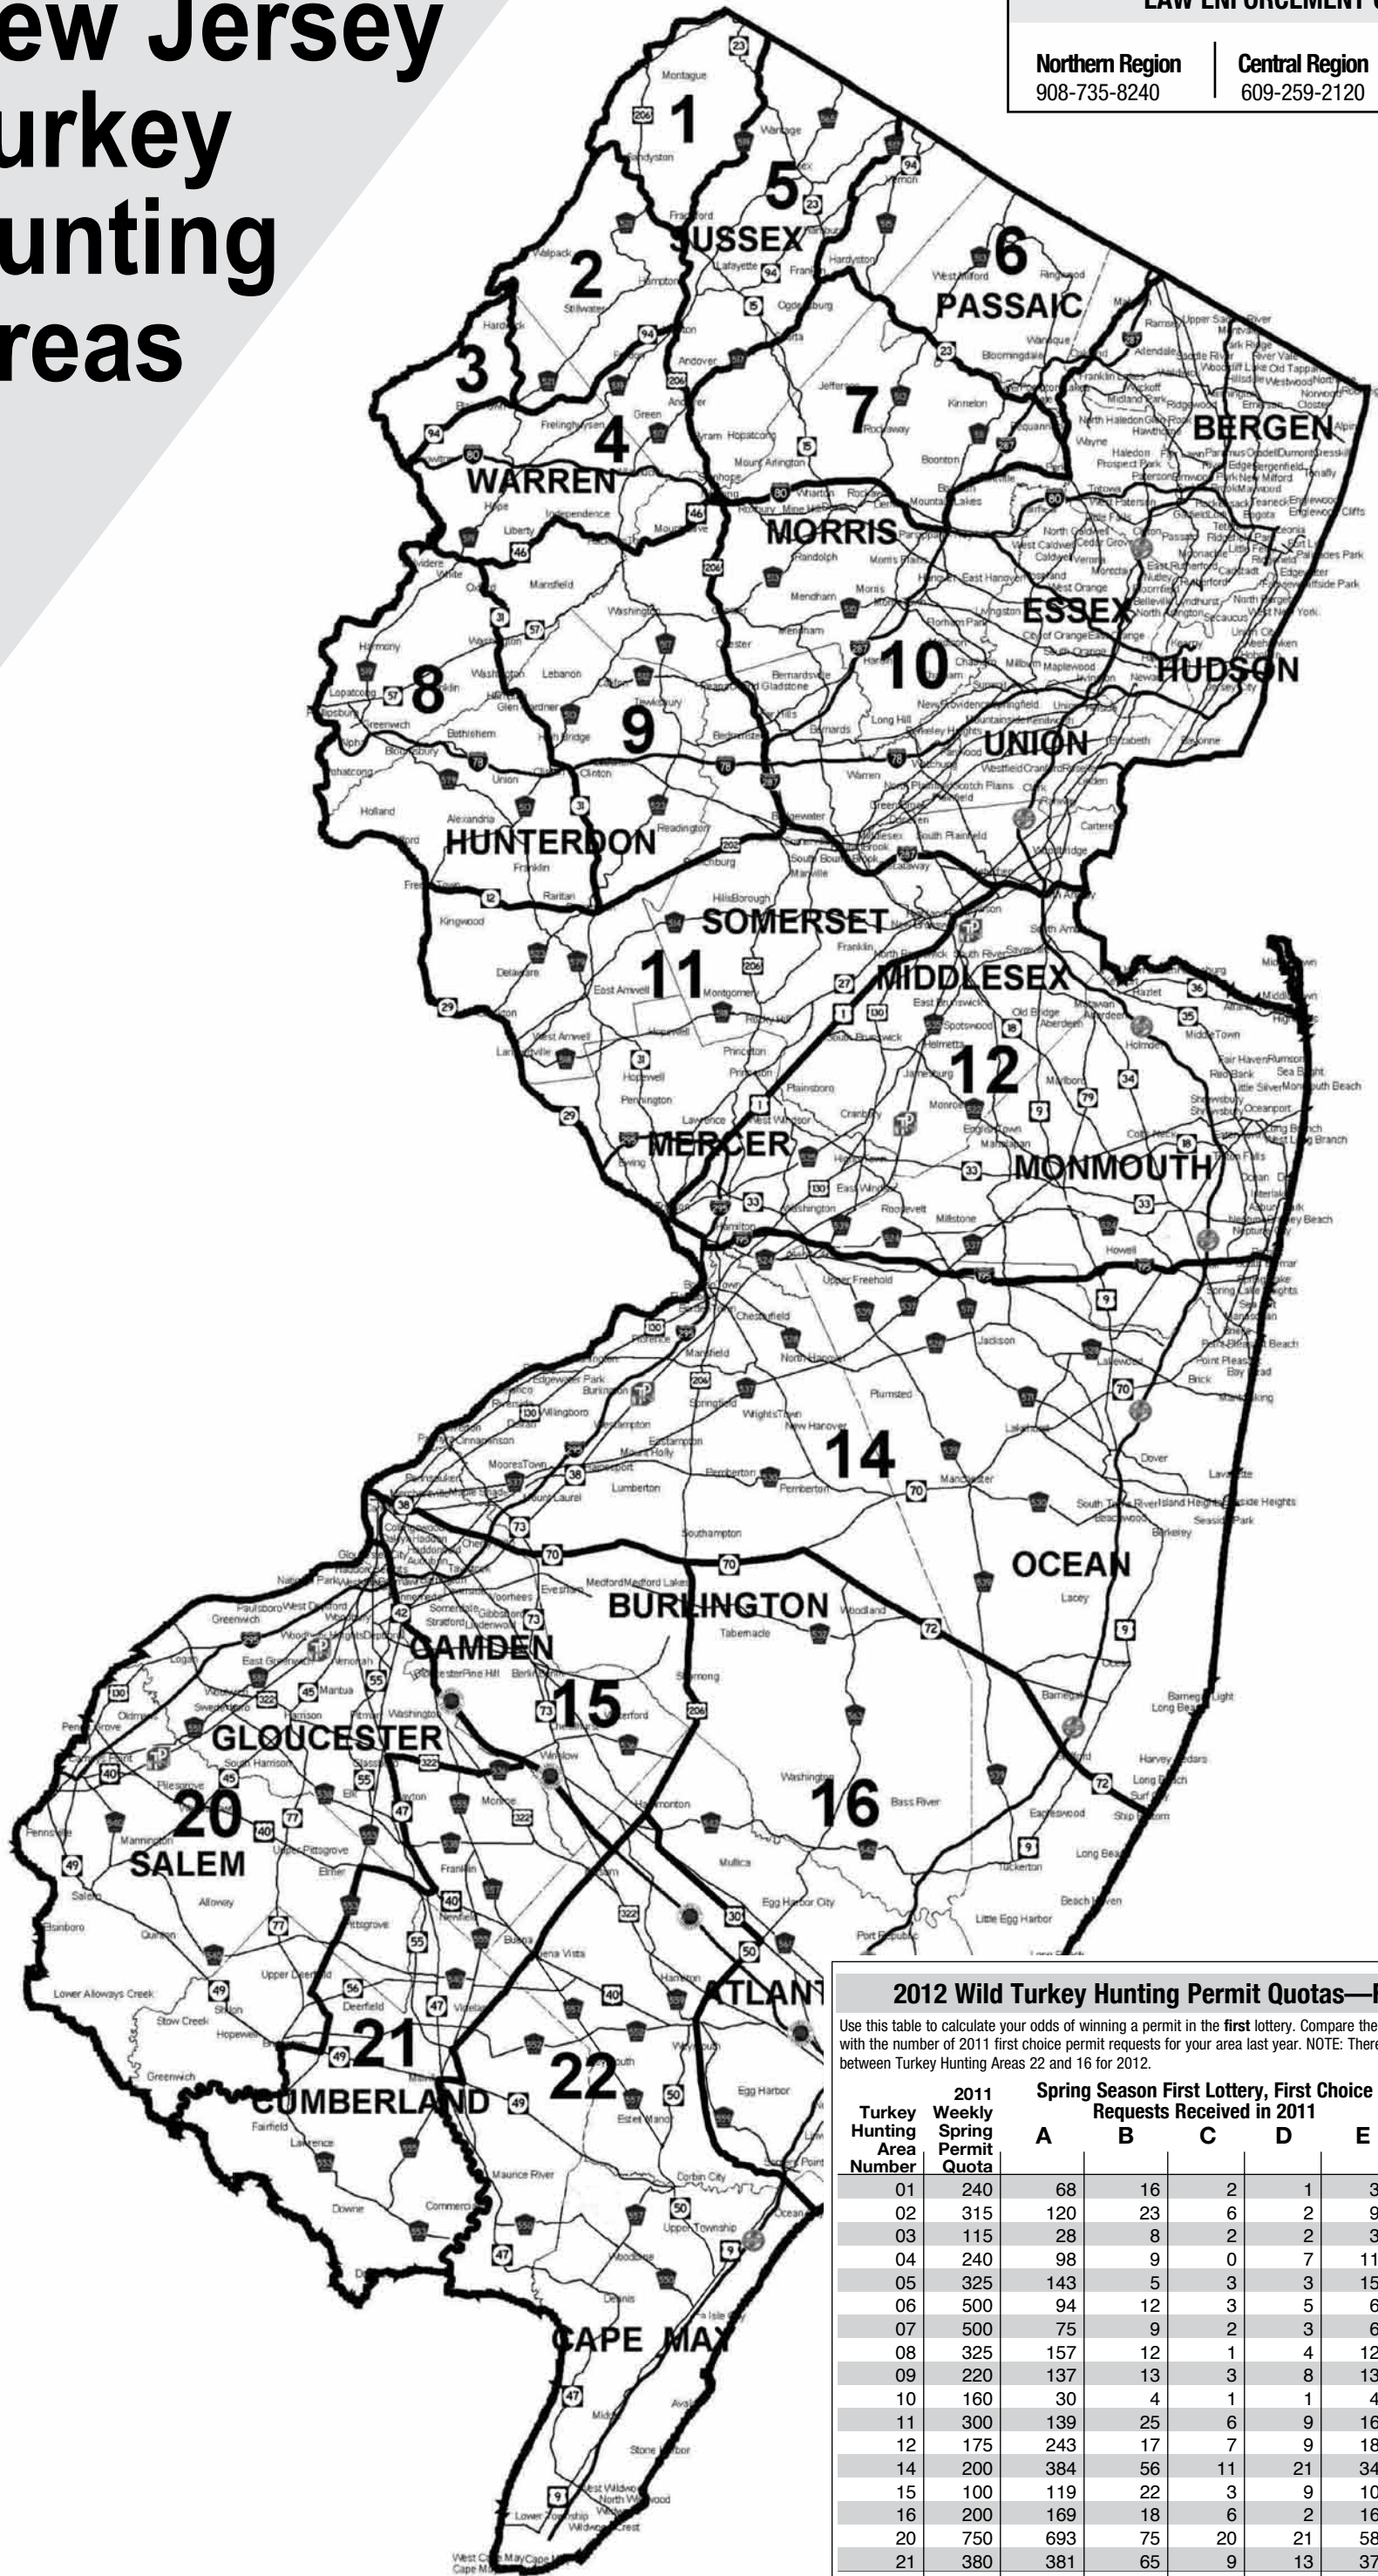

New Jersey Turkey Hunting Areas

FISH and WILDLIFE LAW ENFORCEMENT OFFICES

Northern Region
908-735-8240

Central Region
609-259-2120

Southern Region
856-629-0555

2012 Wild Turkey Hunting Permit Quotas—First Lottery

Use this table to calculate your odds of winning a permit in the first lottery. Compare the 2012 weekly permit quotas with the number of 2011 first choice permit requests for your area last year. NOTE: There are new boundaries between Turkey Hunting Areas 22 and 16 for 2012.

Turkey Hunting Area Number	2011 Weekly Spring Permit Quota	Spring Season First Lottery, First Choice Requests Received in 2011					2012 Weekly Spring Permit Quota	2012 Fall Quota
		A	B	C	D	E		
01	240	68	16	2	1	34	240	240
02	315	120	23	6	2	98	315	315
03	115	28	8	2	2	38	115	115
04	240	98	9	0	7	114	240	240
05	325	143	5	3	3	153	325	325
06	500	94	12	3	5	66	500	Closed
07	500	75	9	2	3	61	500	Closed
08	325	157	12	1	4	120	325	325
09	220	137	13	3	8	134	220	220
10	160	30	4	1	1	41	160	Closed
11	300	139	25	6	9	163	300	300
12	175	243	17	7	9	187	175	Closed
14	200	384	56	11	21	349	200	Closed
15	100	119	22	3	9	108	100	Closed
16	200	169	18	6	2	160	160	Closed
20	750	693	75	20	21	580	750	750
21	380	381	65	9	13	375	380	200
22	120	161	30	6	13	106	165	140
TOTAL	5165						5170	3170