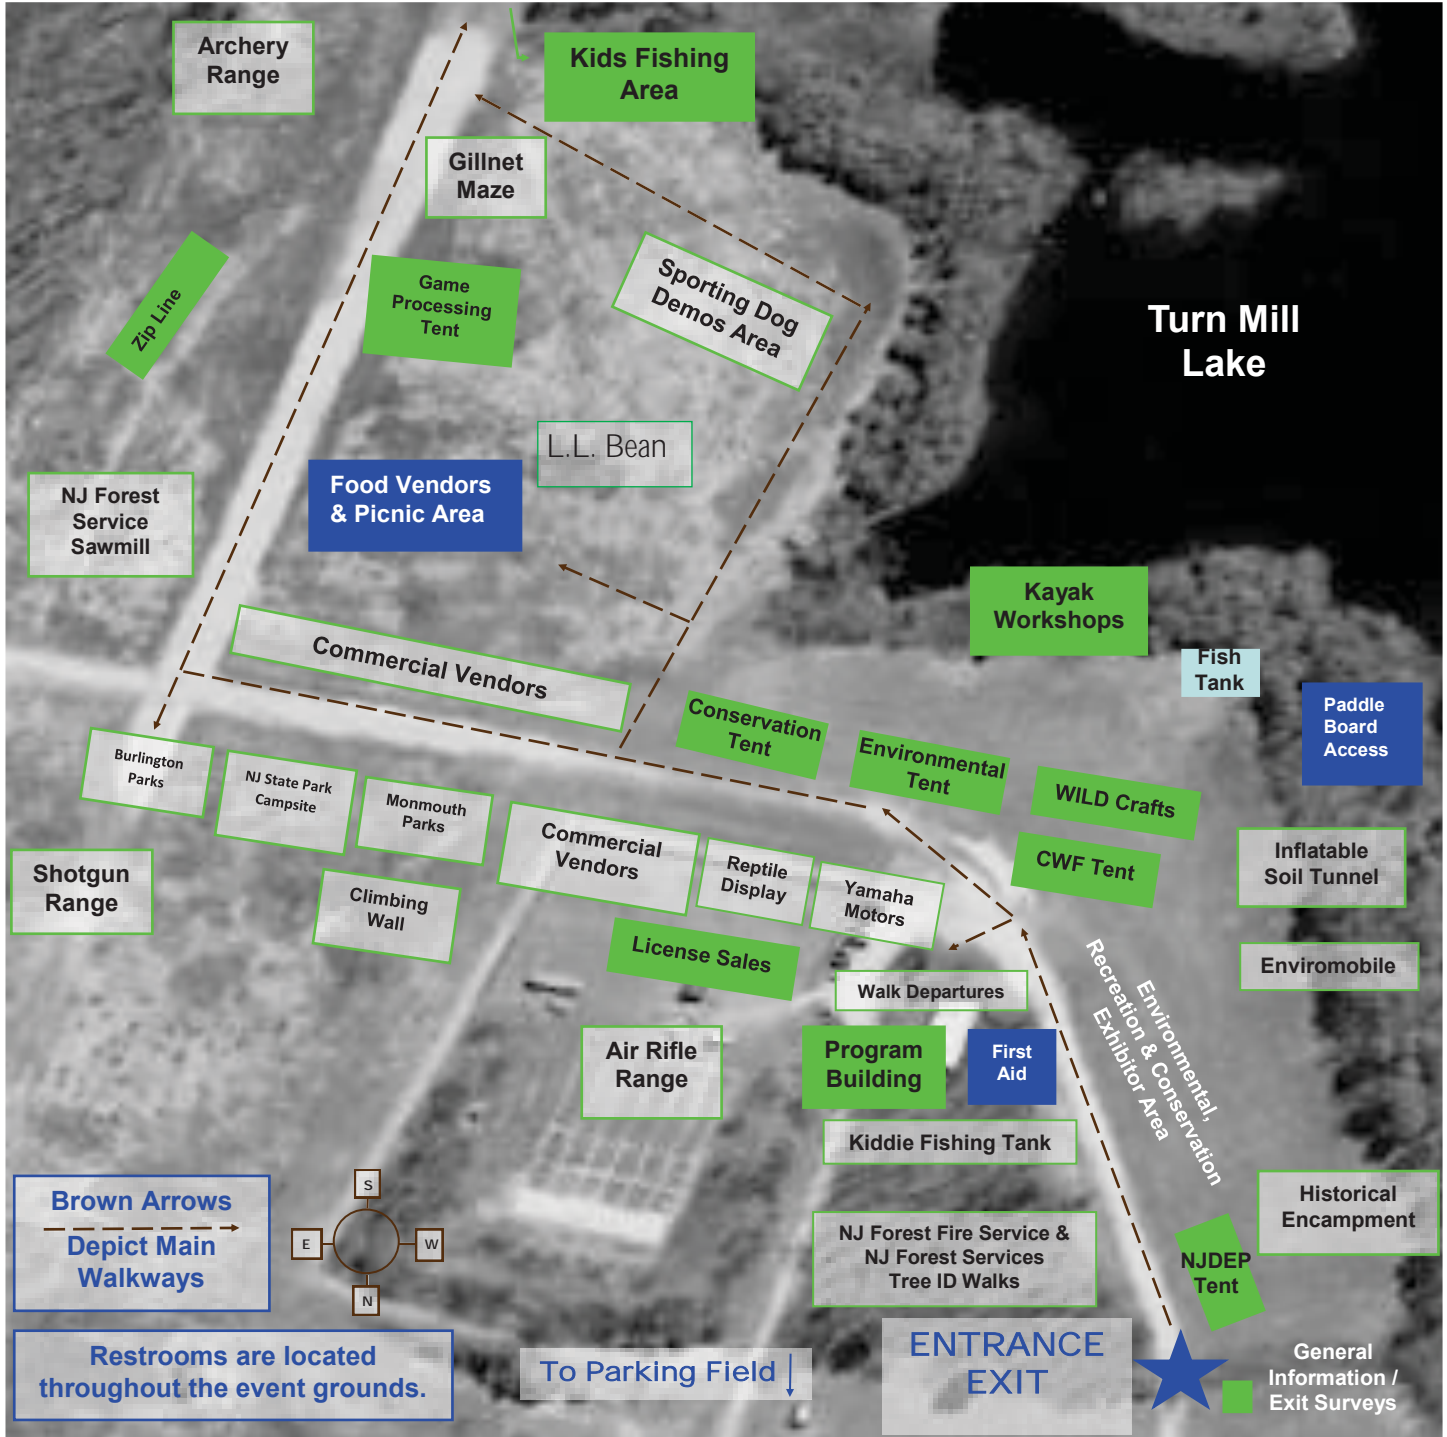

*NJ WILD OUTDOOR EXPO
SITE MAP*

*This is a representational map.
It is not to scale and it is subject to change.*

*Hosted
by:*