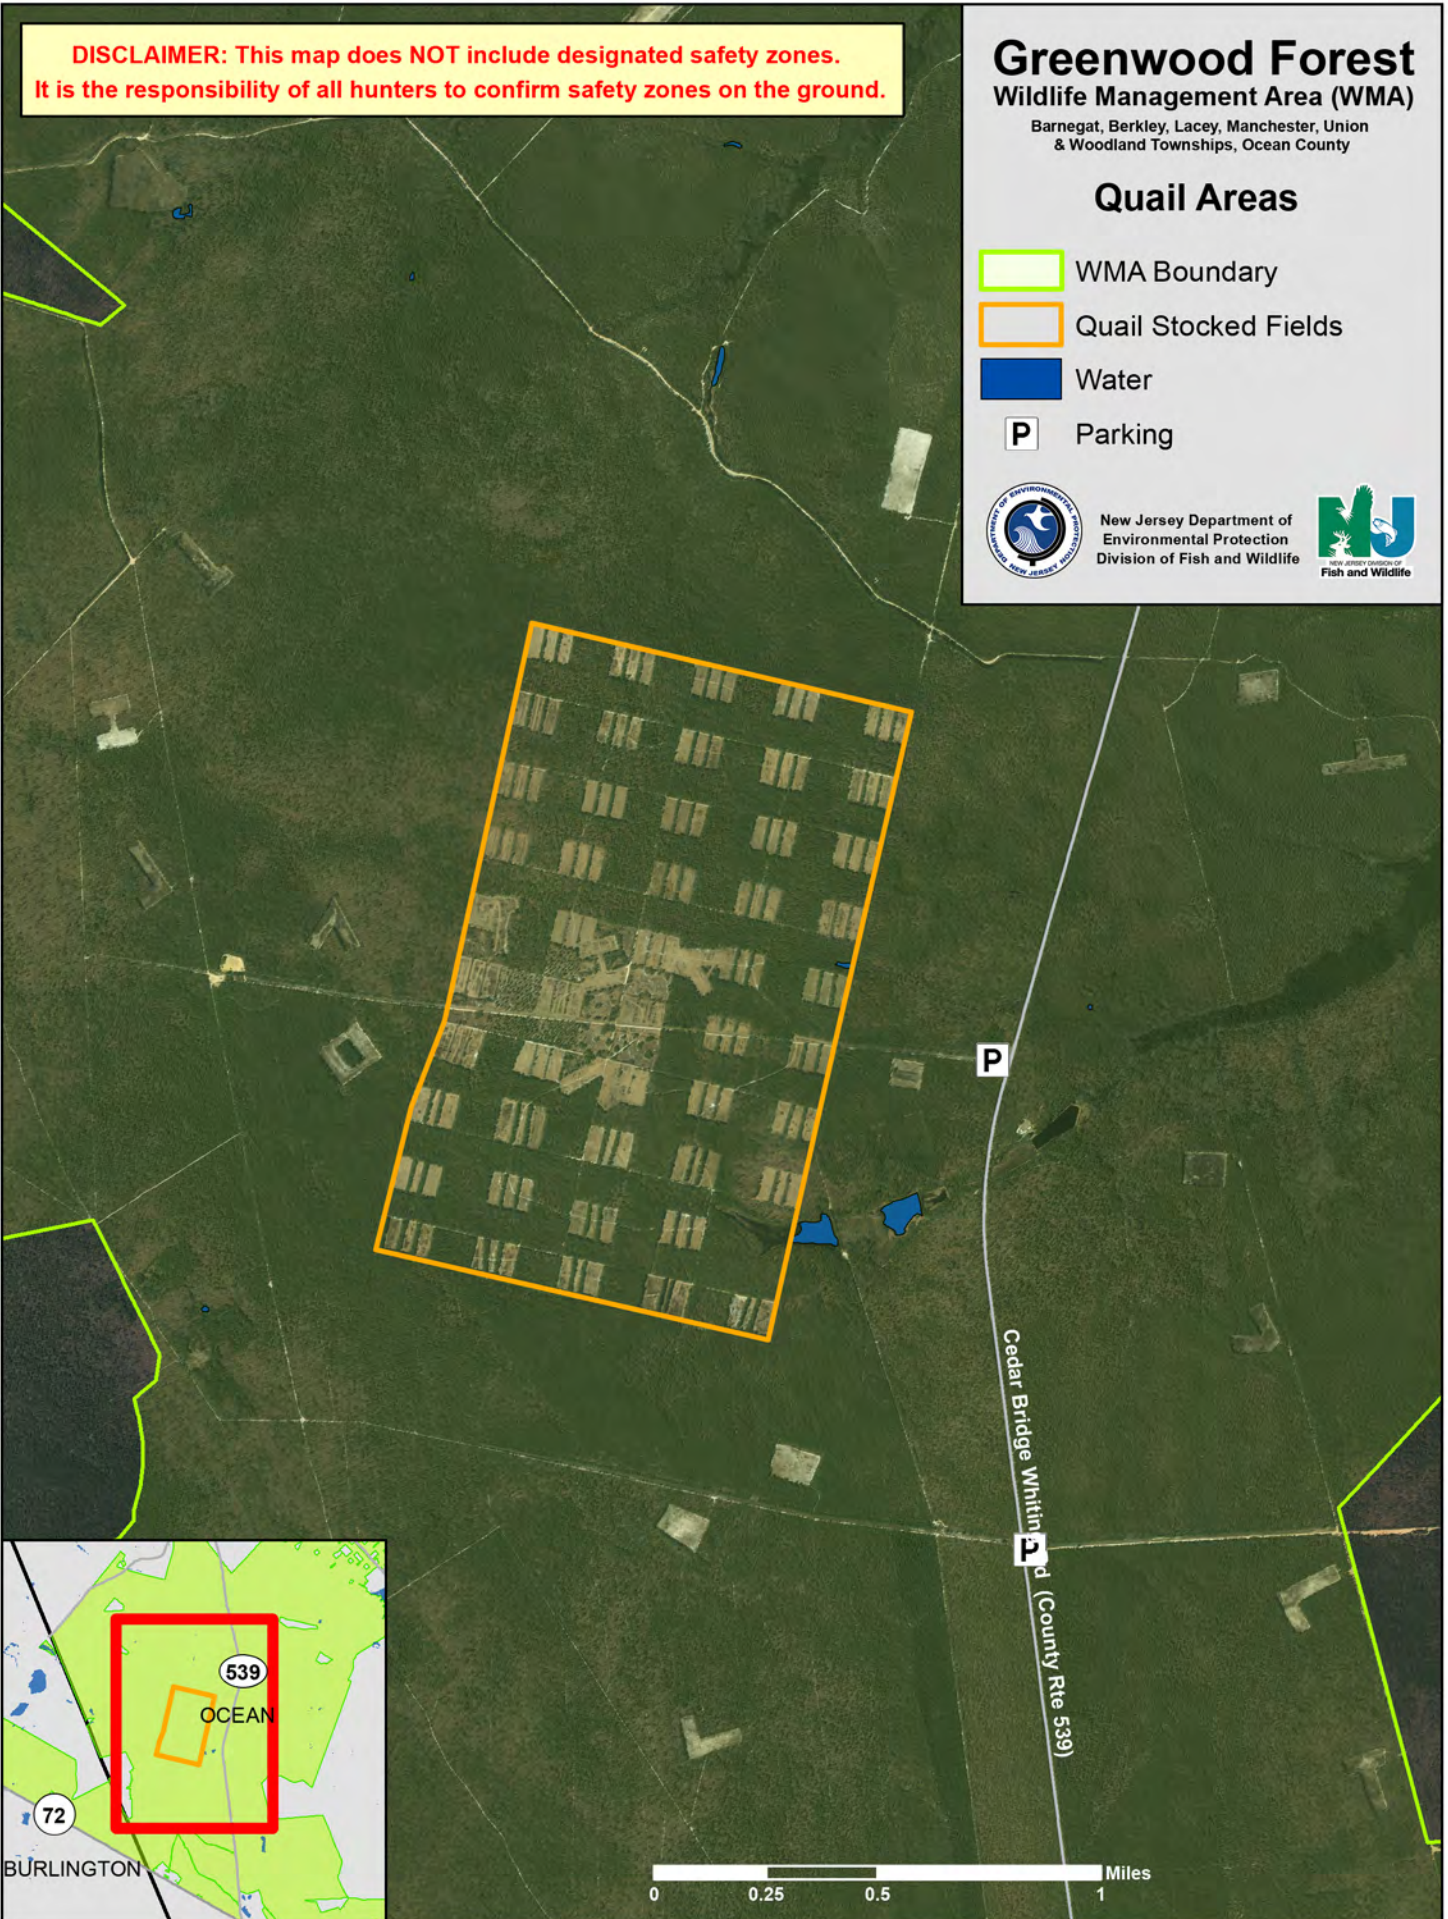

**DISCLAIMER: This map does NOT include designated safety zones. It is the responsibility of all hunters to confirm safety zones on the ground.**

# Greenwood Forest Wildlife Management Area (WMA)

Barnegat, Berkley, Lacey, Manchester, Union & Woodland Townships, Ocean County

## Quail Areas

-  WMA Boundary
-  Quail Stocked Fields
-  Water
-  Parking

New Jersey Department of Environmental Protection  
Division of Fish and Wildlife

P

Cedar Bridge Whitin Road (County Rte 539)