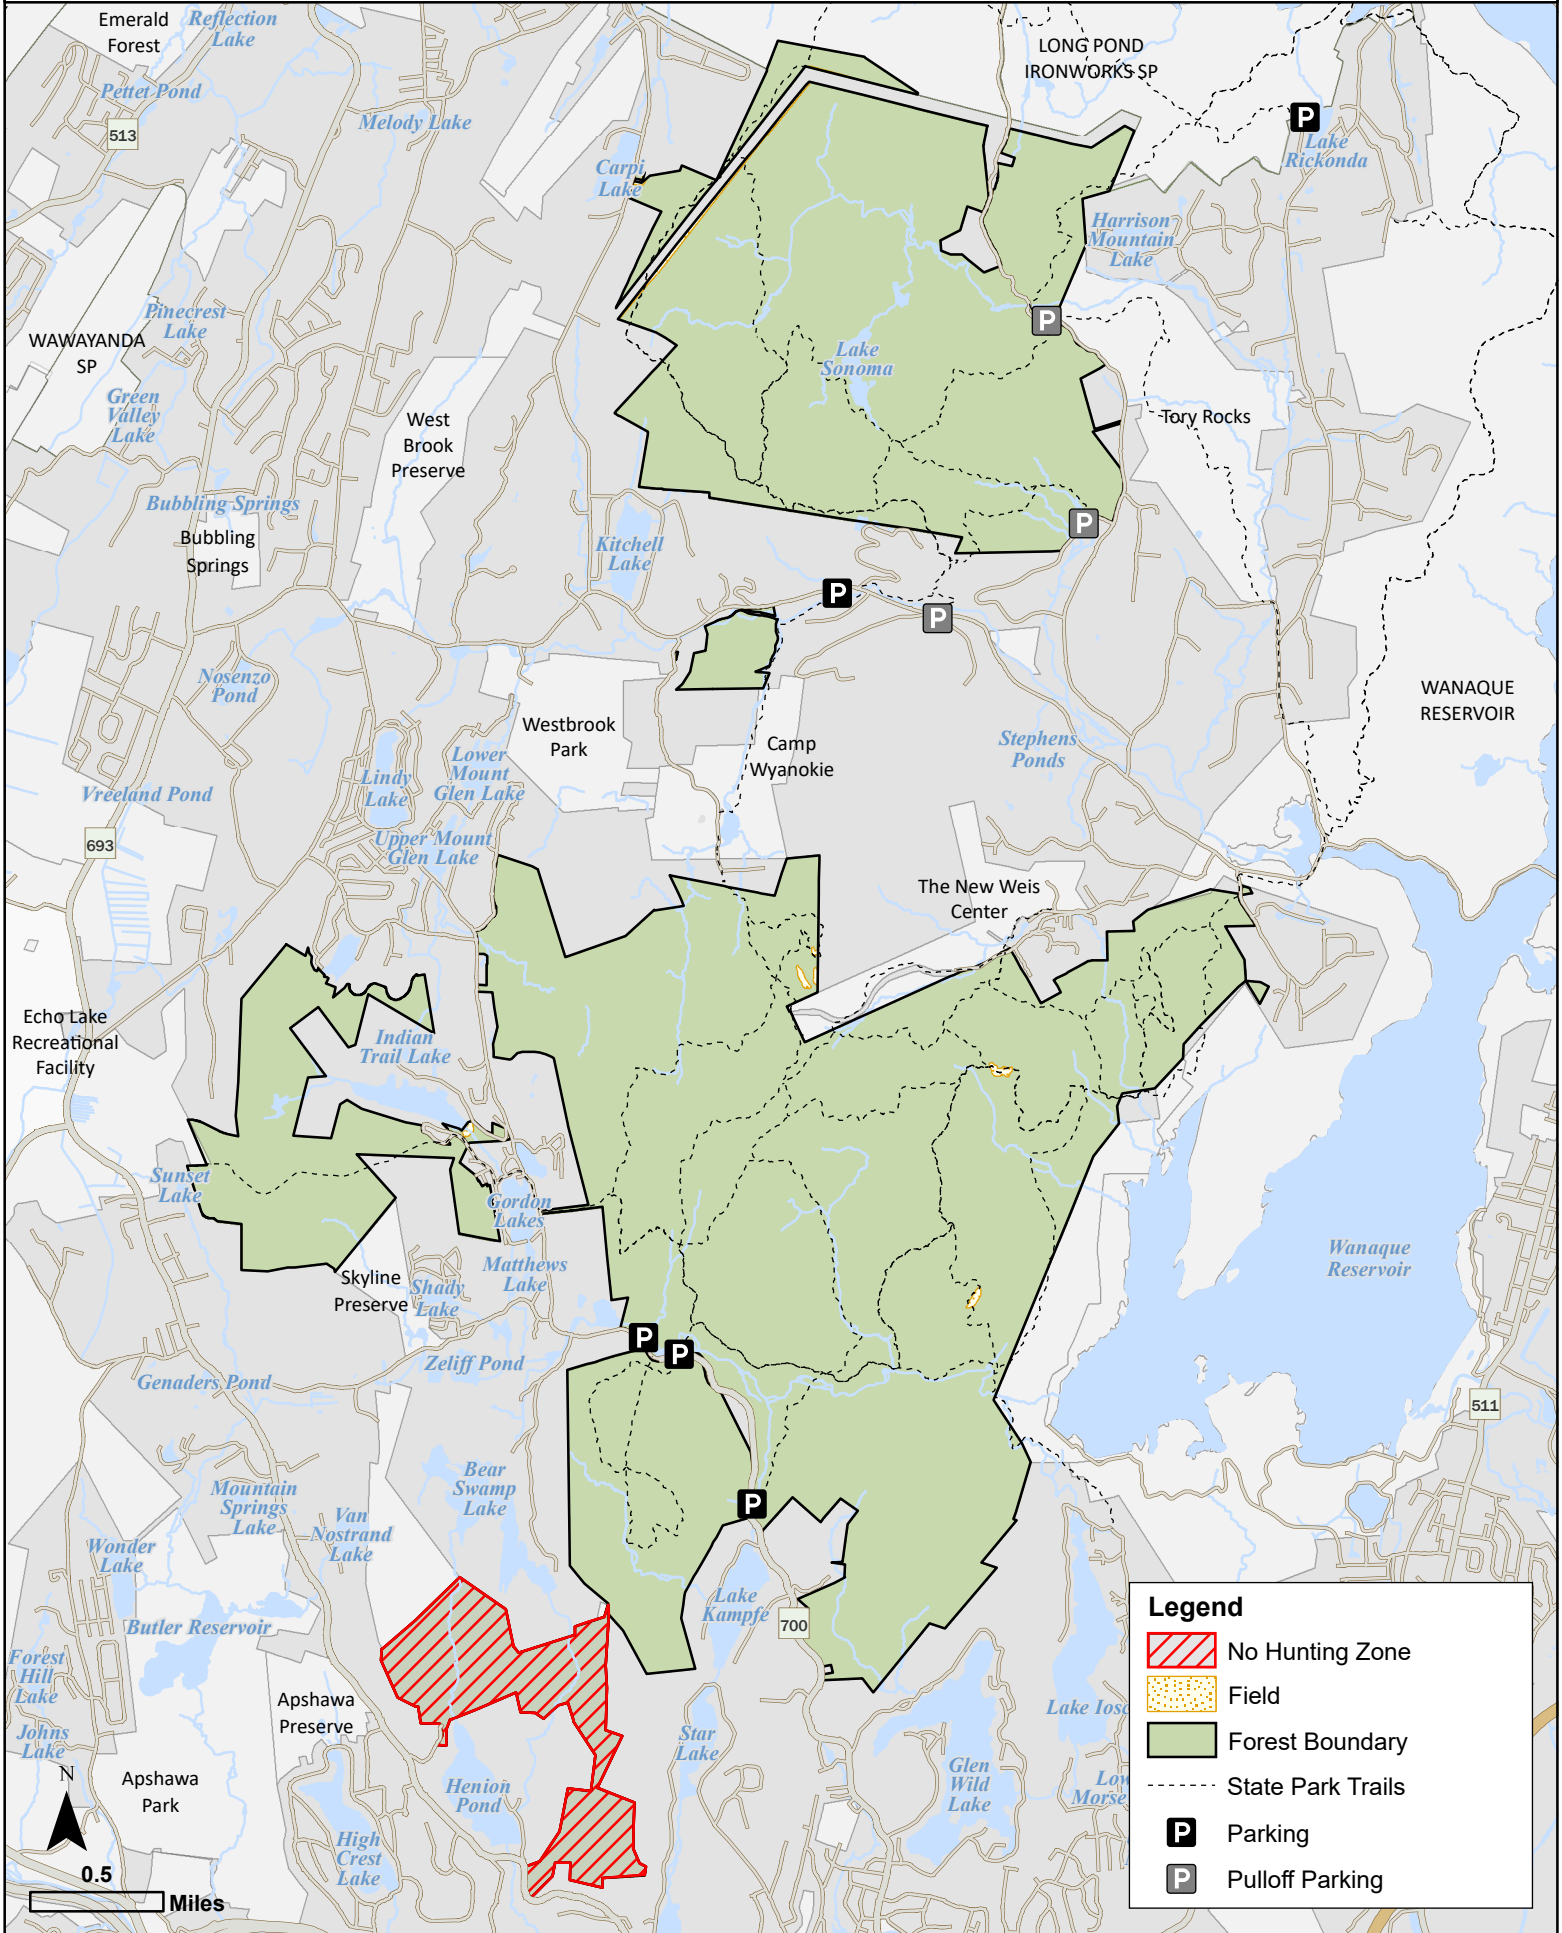

# Norvin Green State Forest - Hunting Map

Hunting open for all regular and permit hunting seasons within park boundary except within areas designated as:  **No Hunting Zone**. Consult the NJ Fish & Wildlife Digest for zone details.