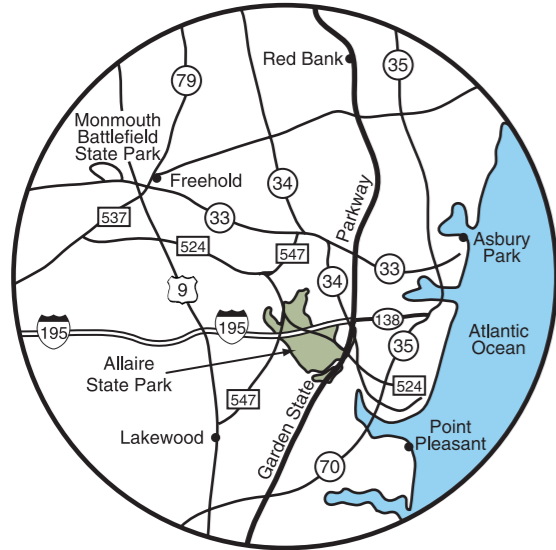

# ALLAIRE STATE PARK

### TRAIL LEGEND

<b>Yellow Trail</b>	
<b>Orange Trail</b>	
<b>Green Trail</b>	
<b>Red Trail</b>	
<b>Capital to Coast Bicycle Trail</b>	