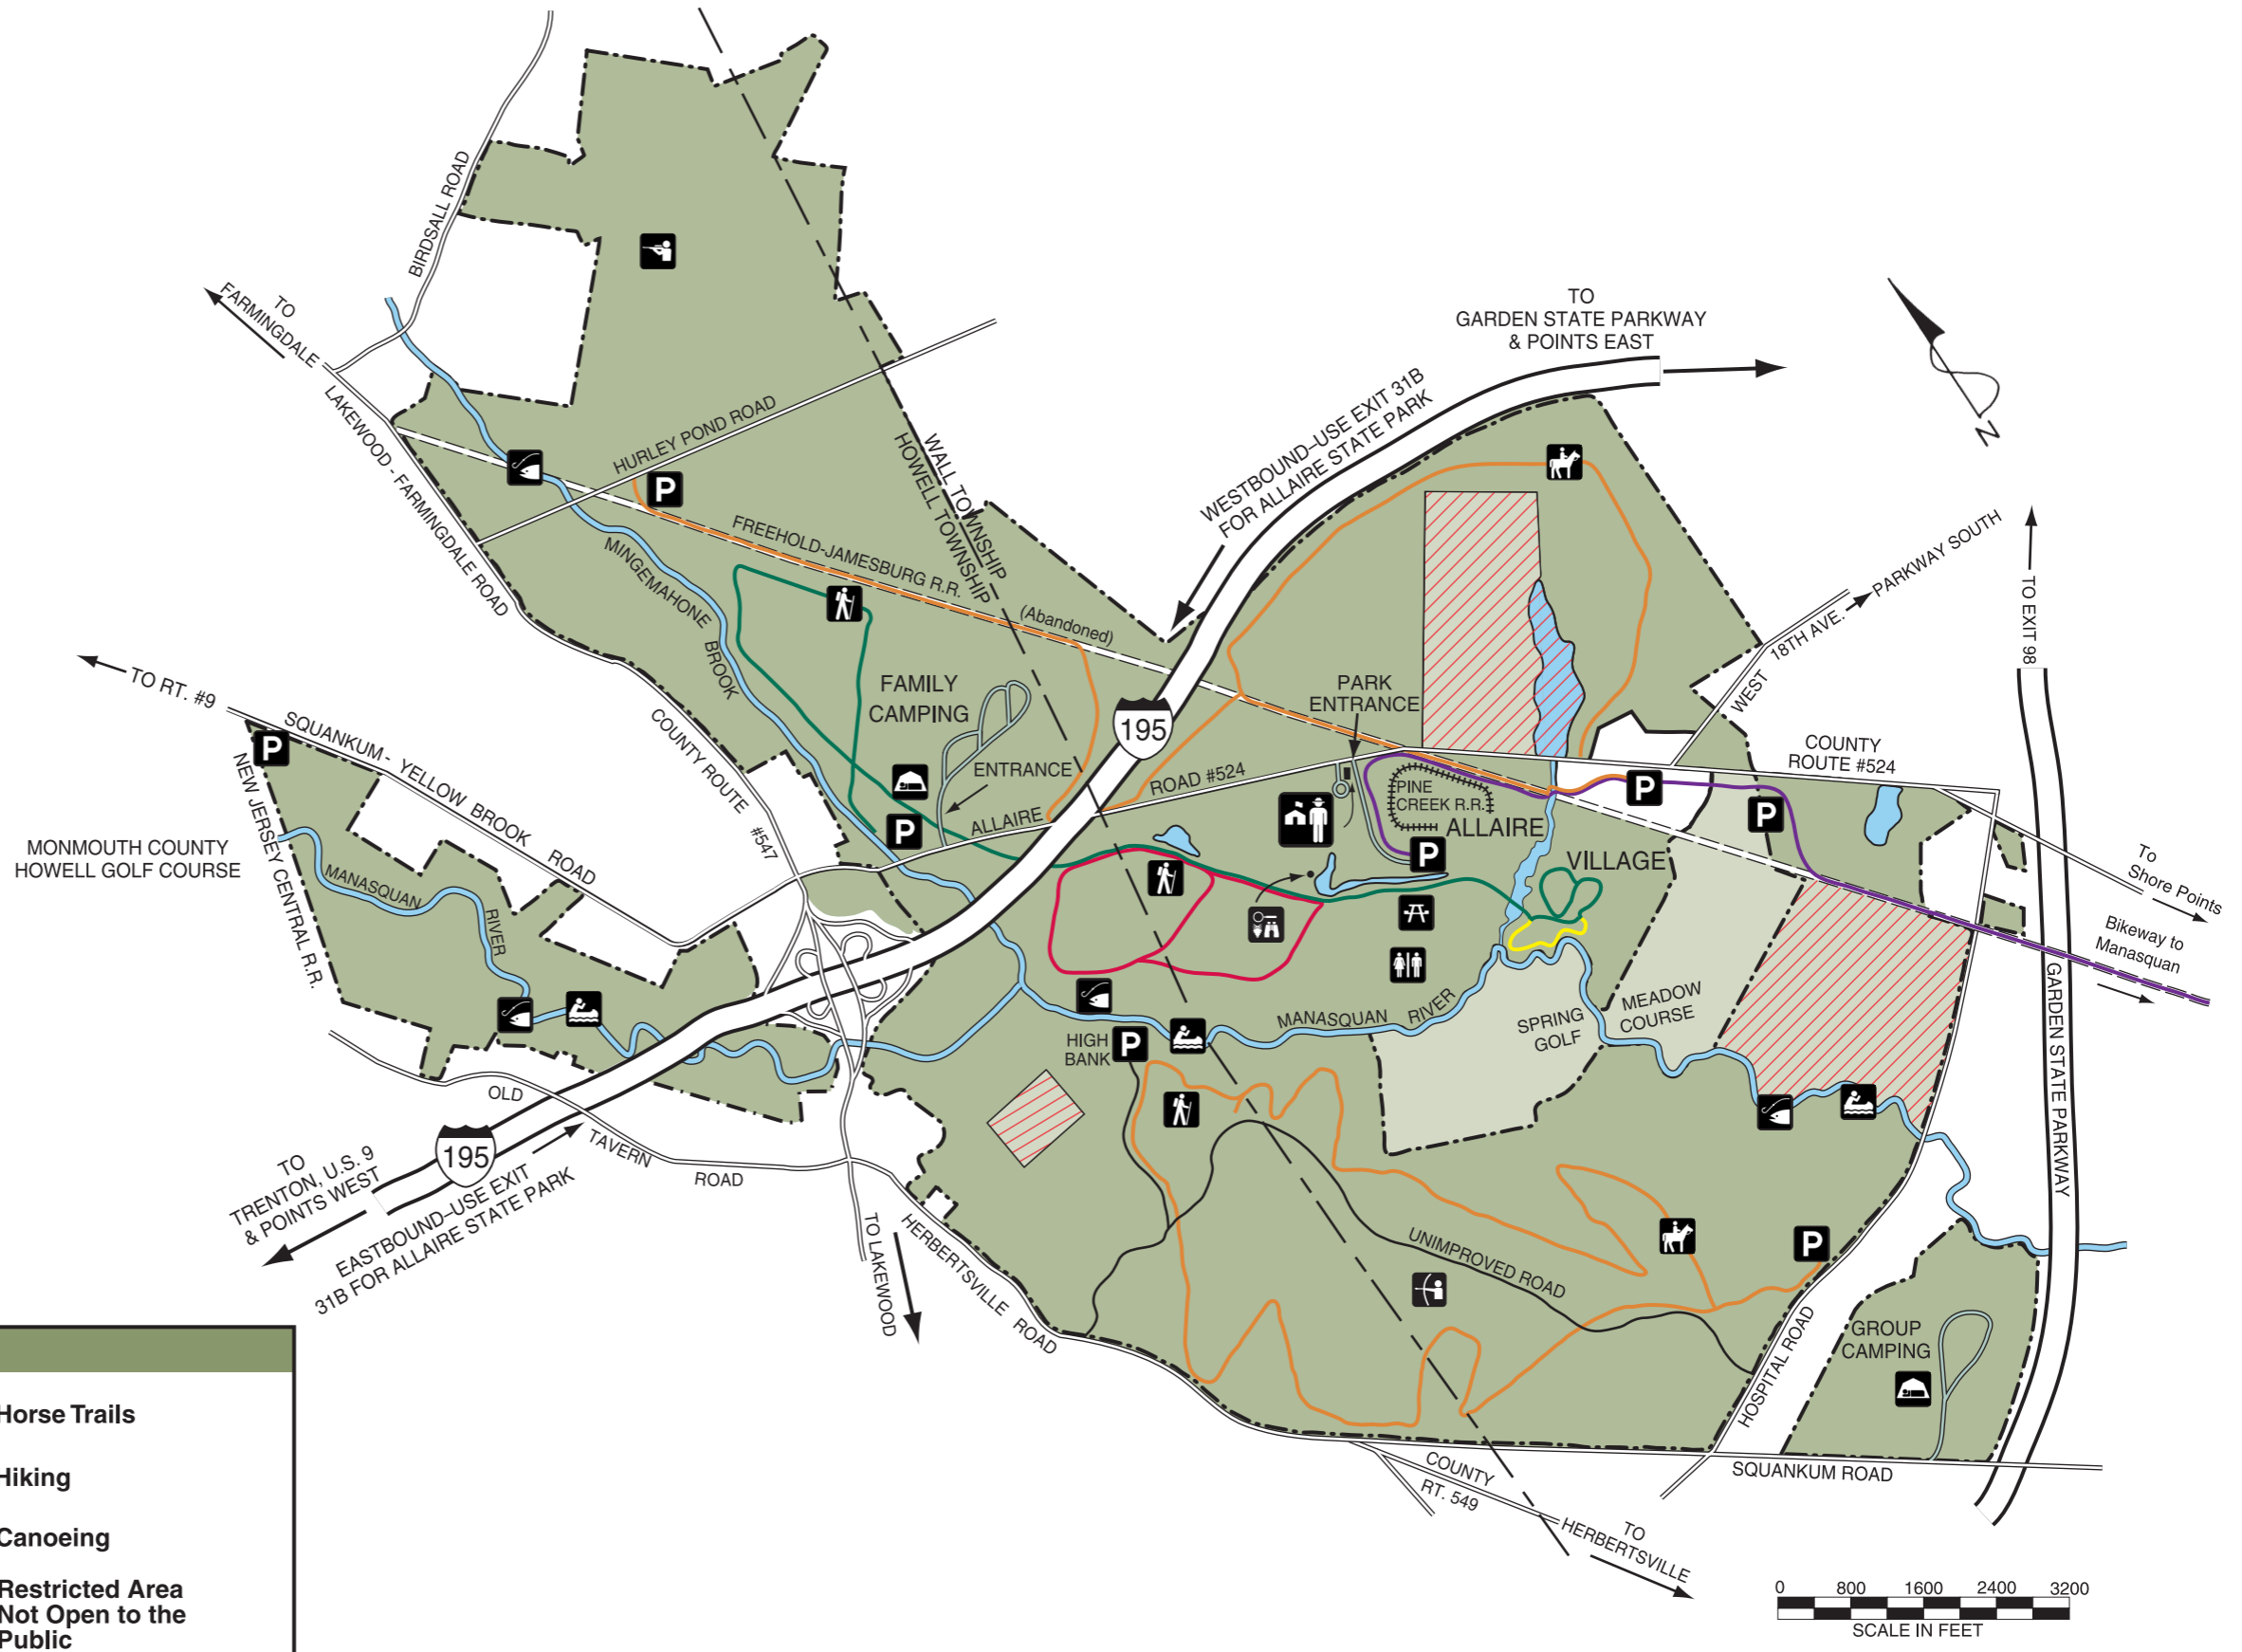

# ALLAIRE STATE PARK

### TRAIL LEGEND

<b>Yellow Trail</b>	
<b>Orange Trail</b>	
<b>Green Trail</b>	
<b>Red Trail</b>	
<b>Capital to Coast Bicycle Trail</b>	

### LEGEND

Park Office	Camping	Horse Trails
Parking	Nature Center	Hiking
Picnic Area	Fishing	Canoeing
Restrooms	Hunting	Restricted Area Not Open to the Public