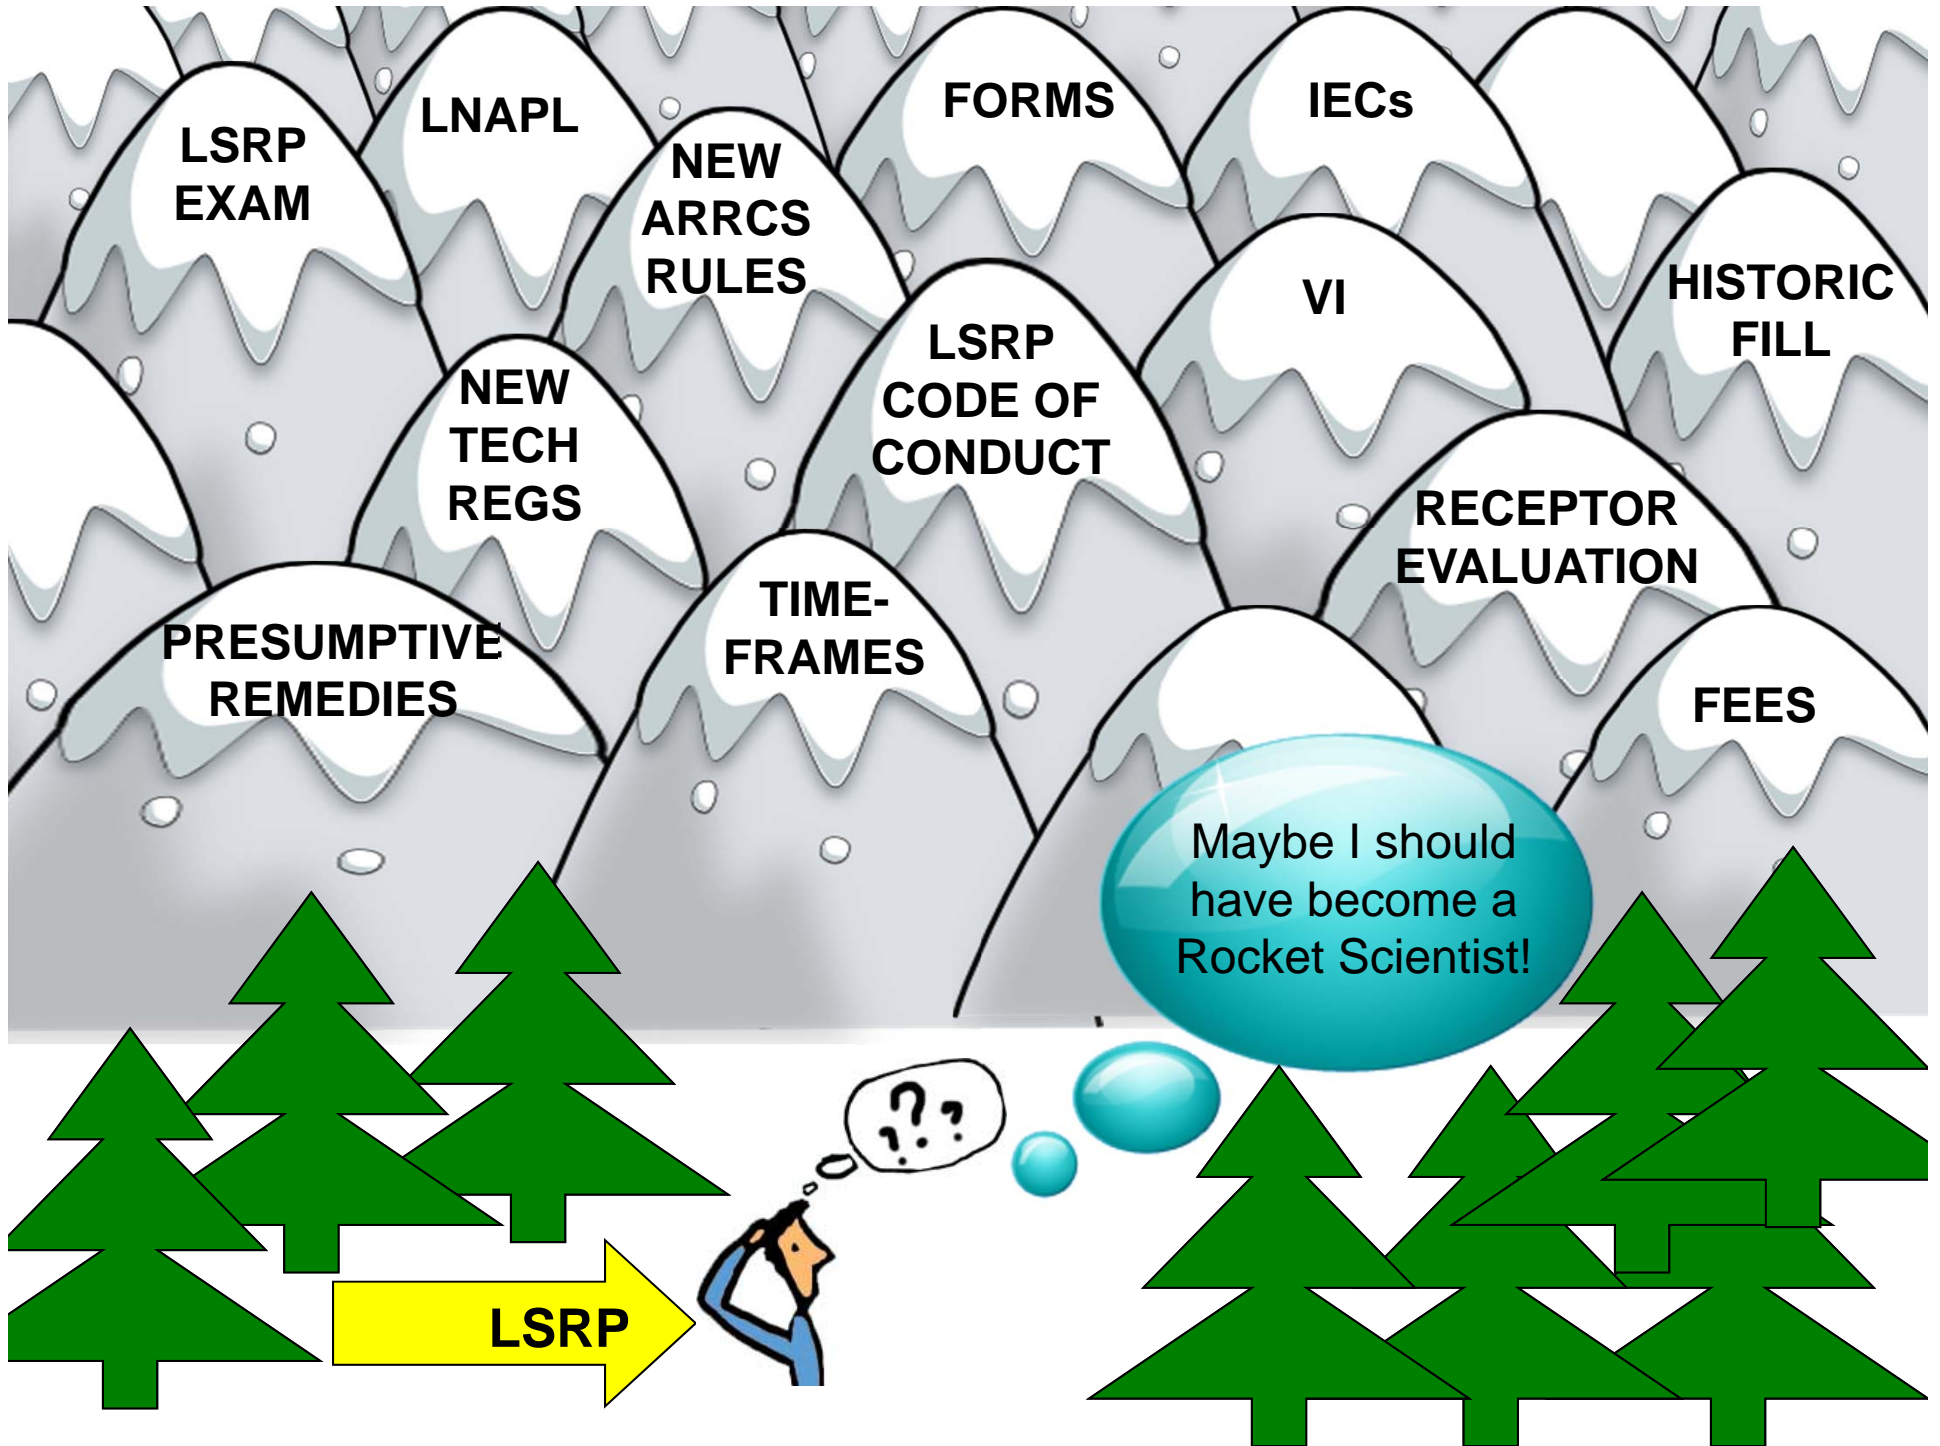

LSRP
EXAM

LNAPL

NEW
ARRCS
RULES

FORMS

IECs

HISTORIC
FILL

NEW
TECH
REGS

LSRP
CODE OF
CONDUCT

Historic Fill

Ecological Investigation

Draft

Vapor Intrusion

GW Tech Rules

Soil Tech Rules

Tech. Impracticability

Monitored Natural Remediation

Conceptual Site Model

Analytical Methods

Attainment

Linear Construction

Guidance Training Schedule

Practical Apps. Rutgers	- Nov 30 & Feb 7
Ecological Investigations	- Dec 12
Linear Construction + CSM	- Jan 30
Vapor Intrusion	- Feb 13
PA & SI/RI/RA/Soils	- Feb 29
PA/SI/RI/RA/Groundwater + MNA	- Mar 6
PA/SI/RI for USTs and Landfills	- Mar 27
Technical Impracticability + Attainment	- Apr 10
QA/QC	- Apr 24