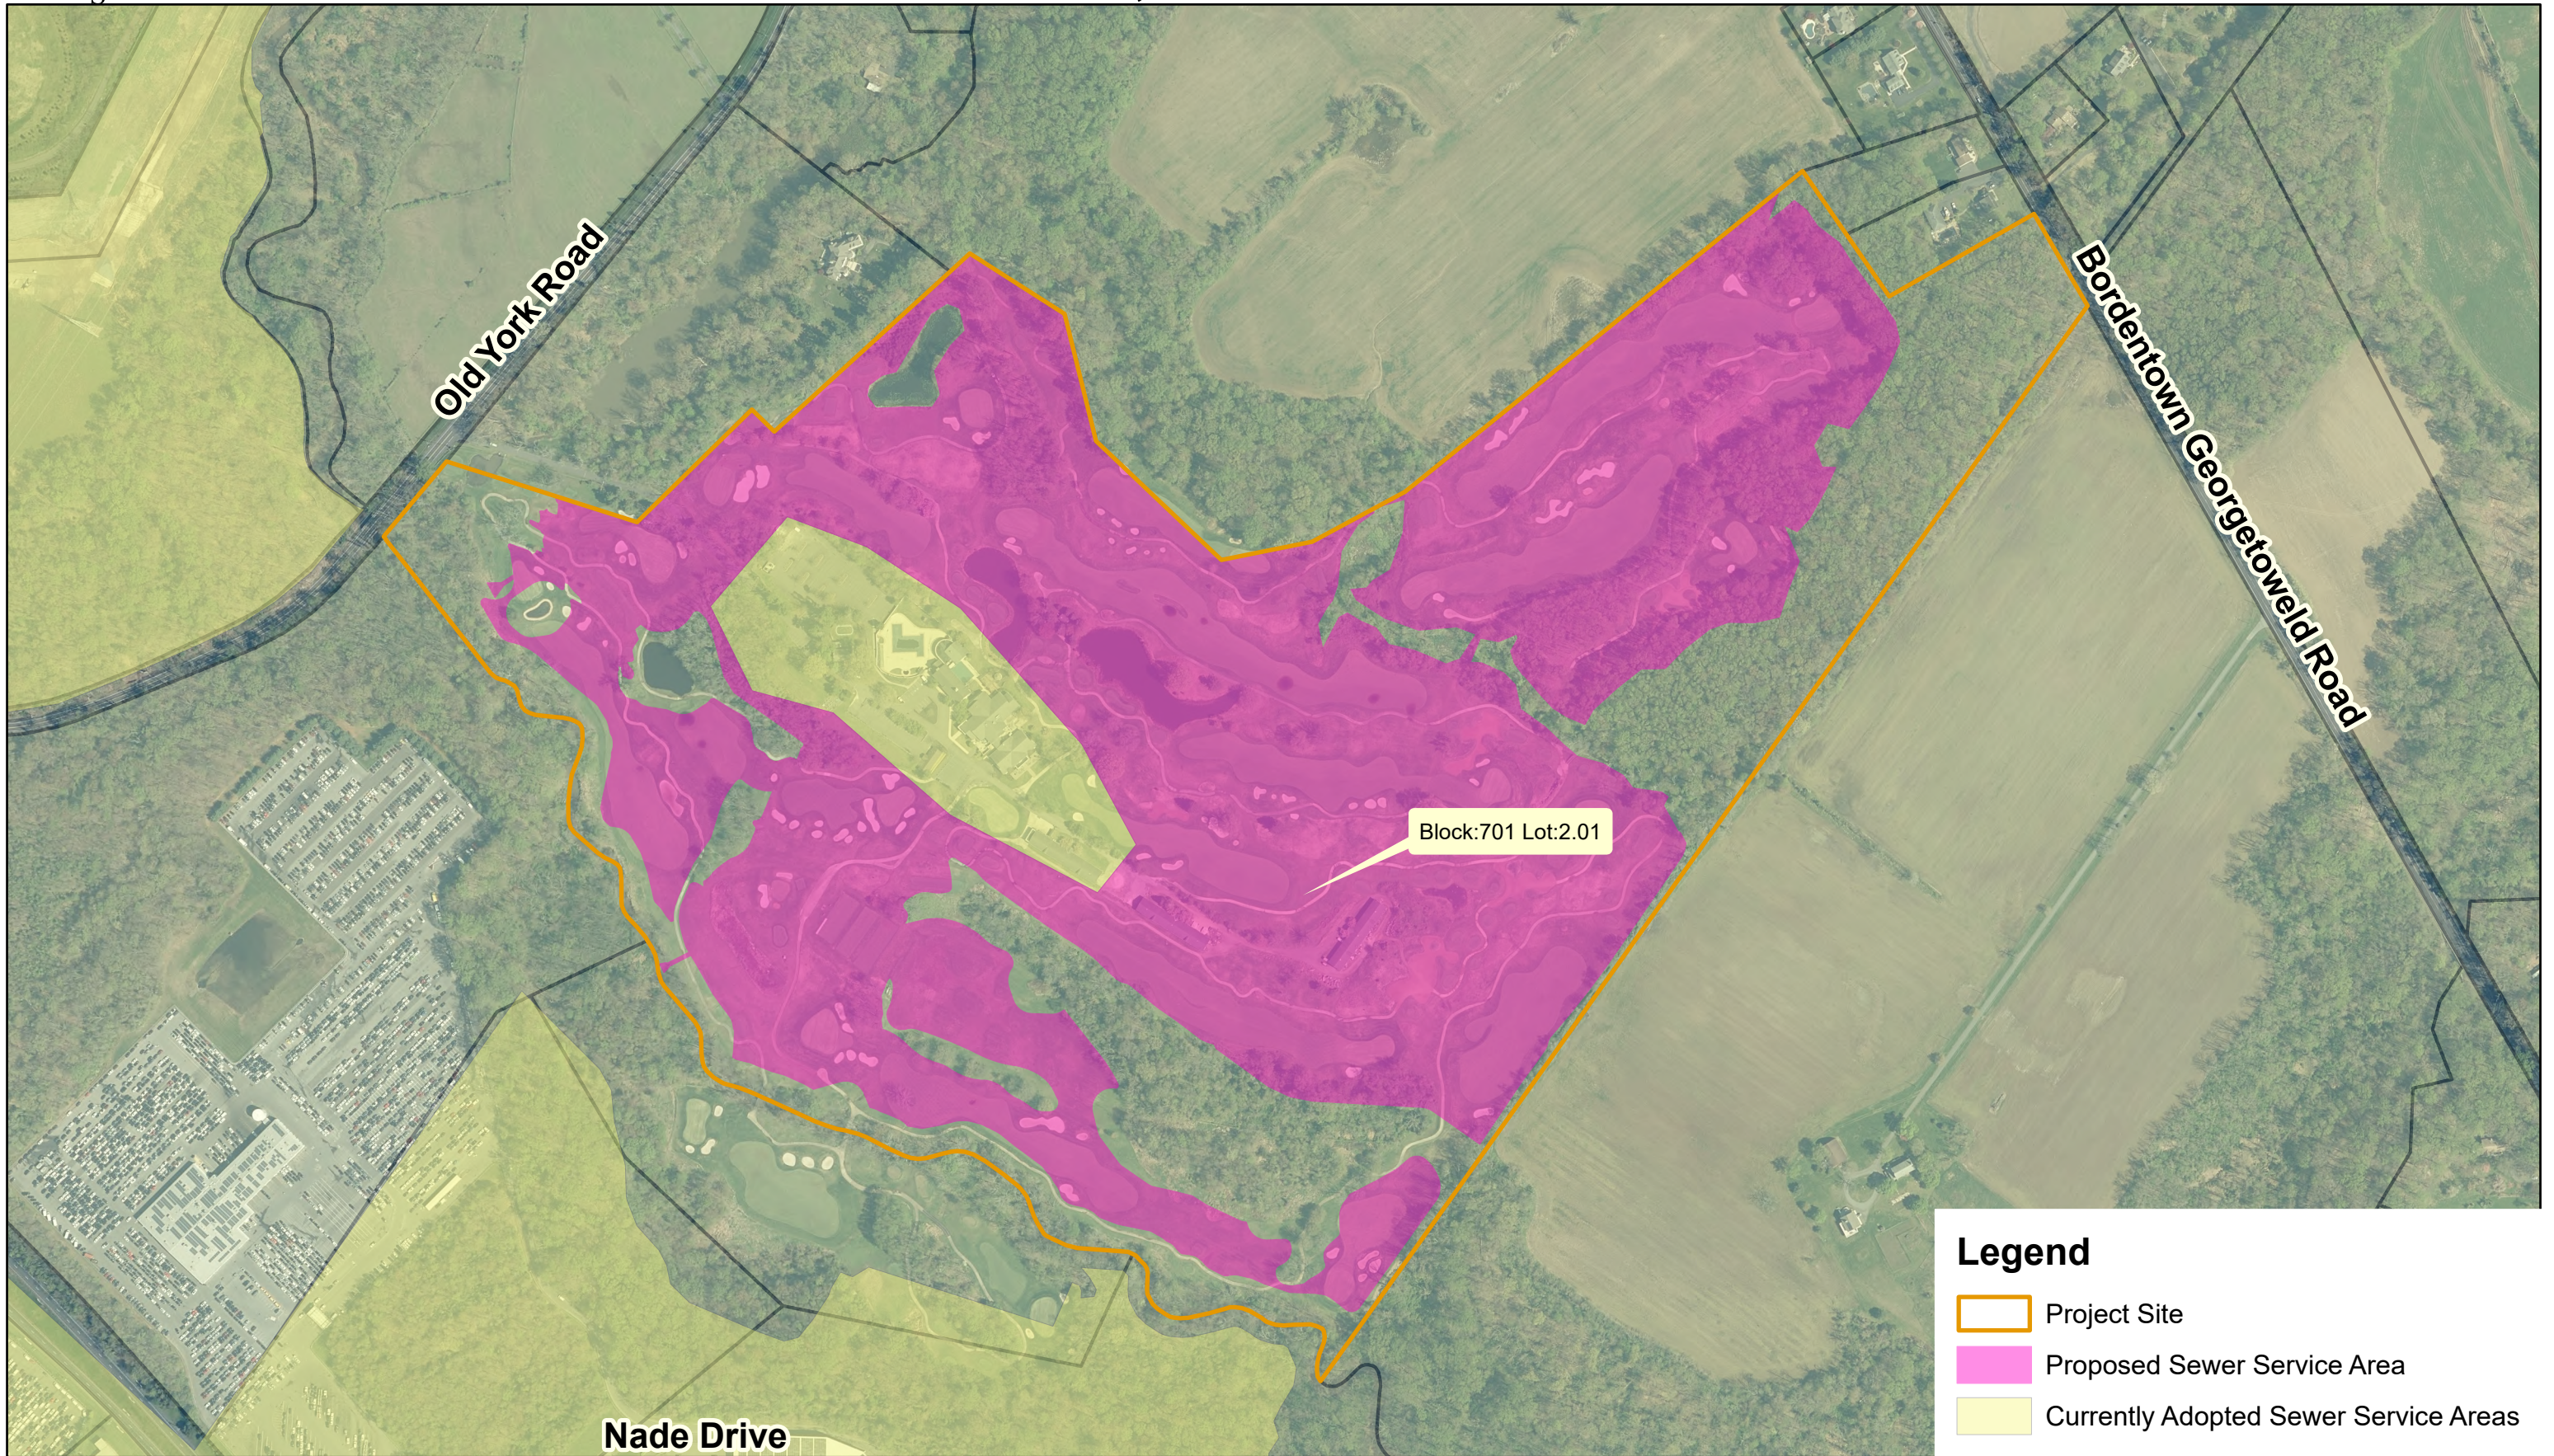

Old York Country Club Warehouse

Chesterfield Township, Burlington County

PI: 435433, AMD220009

Legend

-  Project Site
-  Proposed Sewer Service Area
-  Currently Adopted Sewer Service Areas