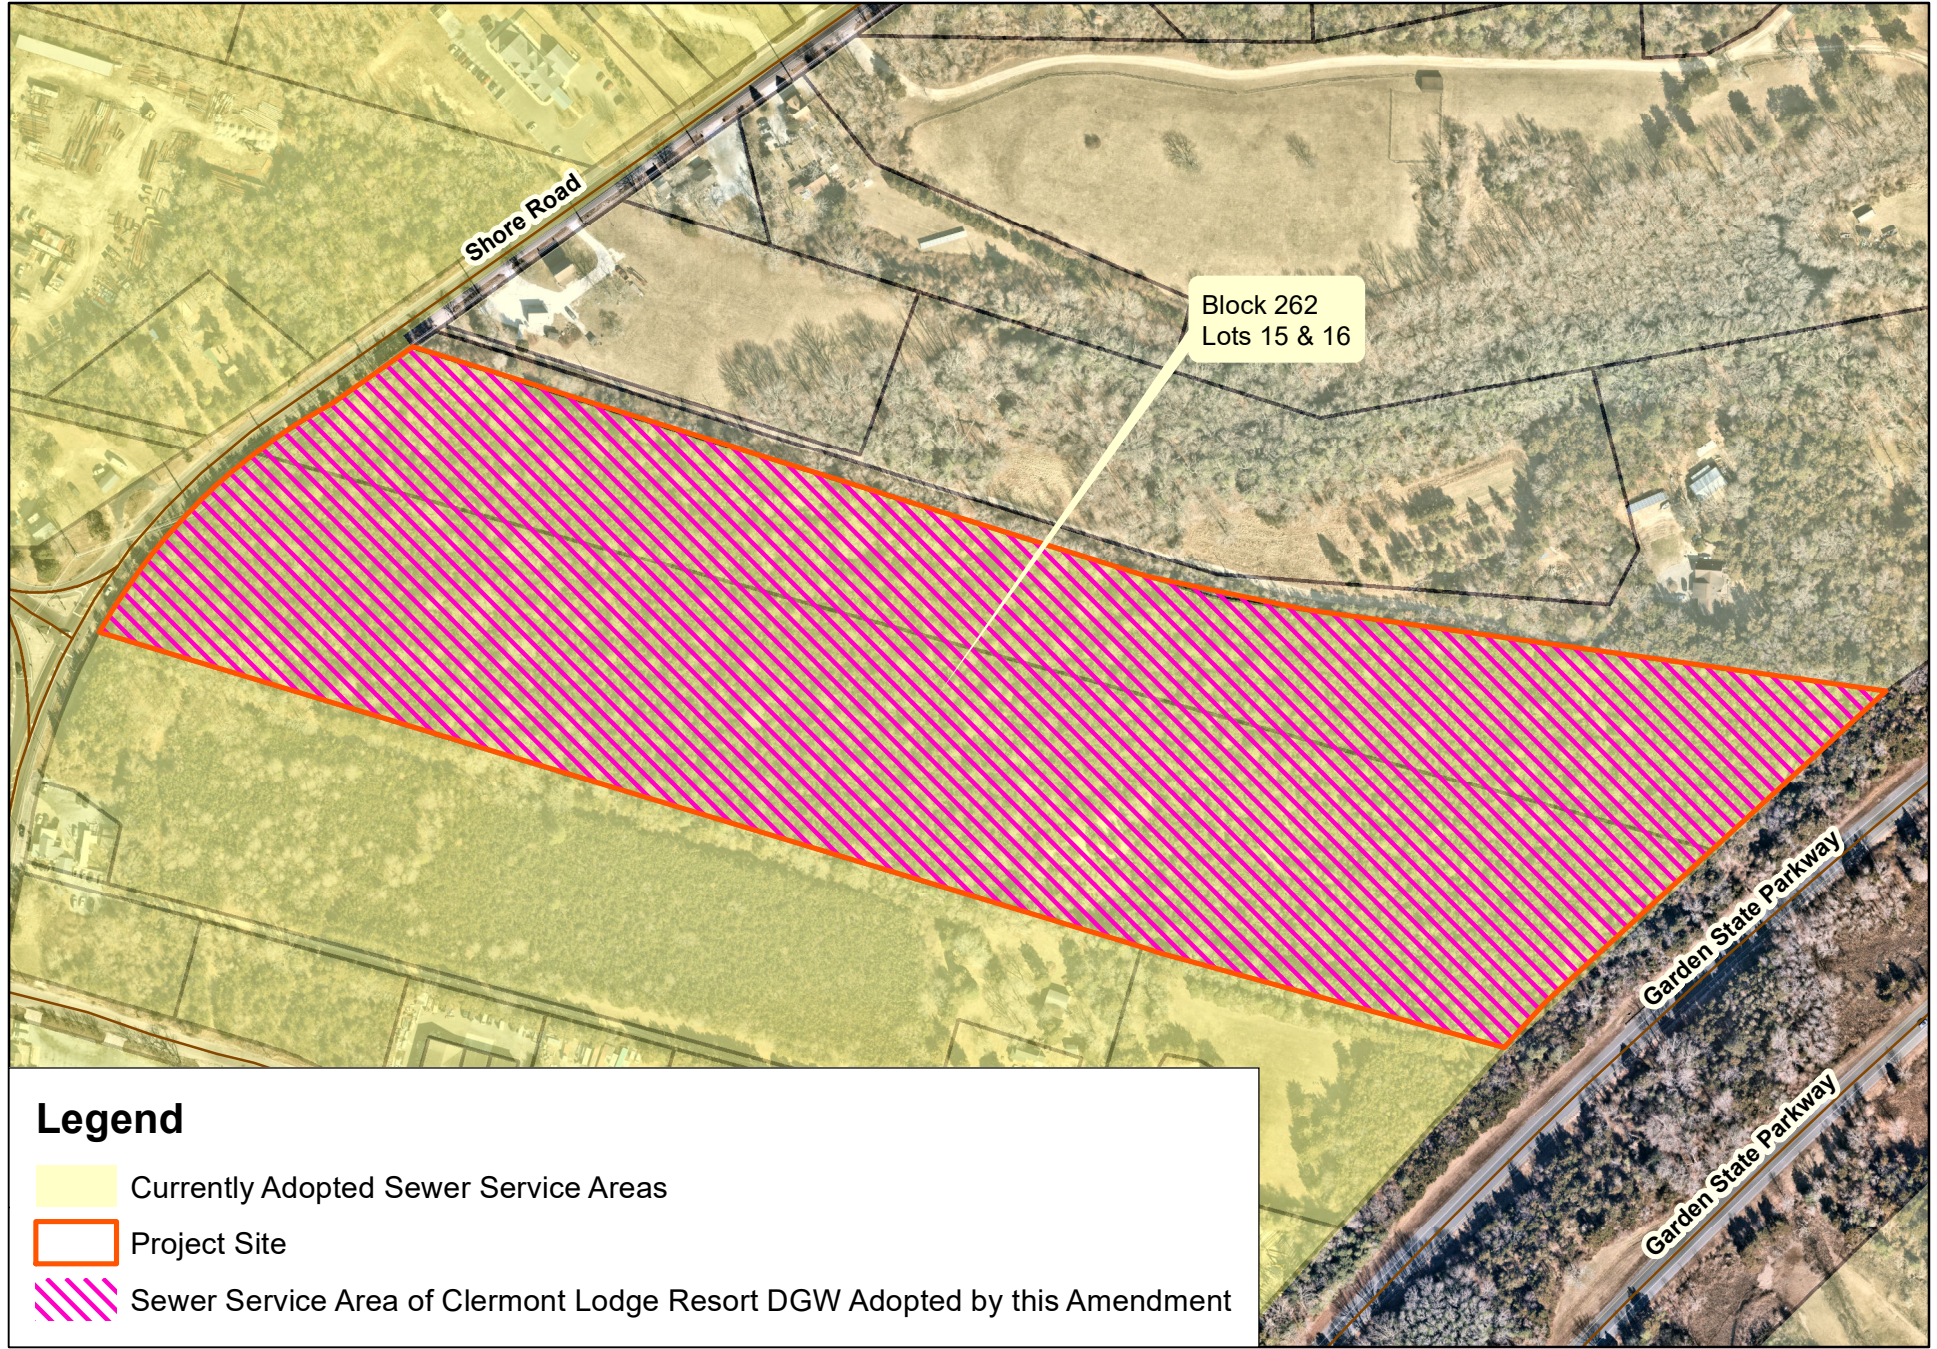

Clermont Lodge Resort
Dennis Township, Cape May County
PI#435464, AMD230001

Legend

-  Currently Adopted Sewer Service Areas
-  Project Site
-  Sewer Service Area of Clermont Lodge Resort DGW Adopted by this Amendment