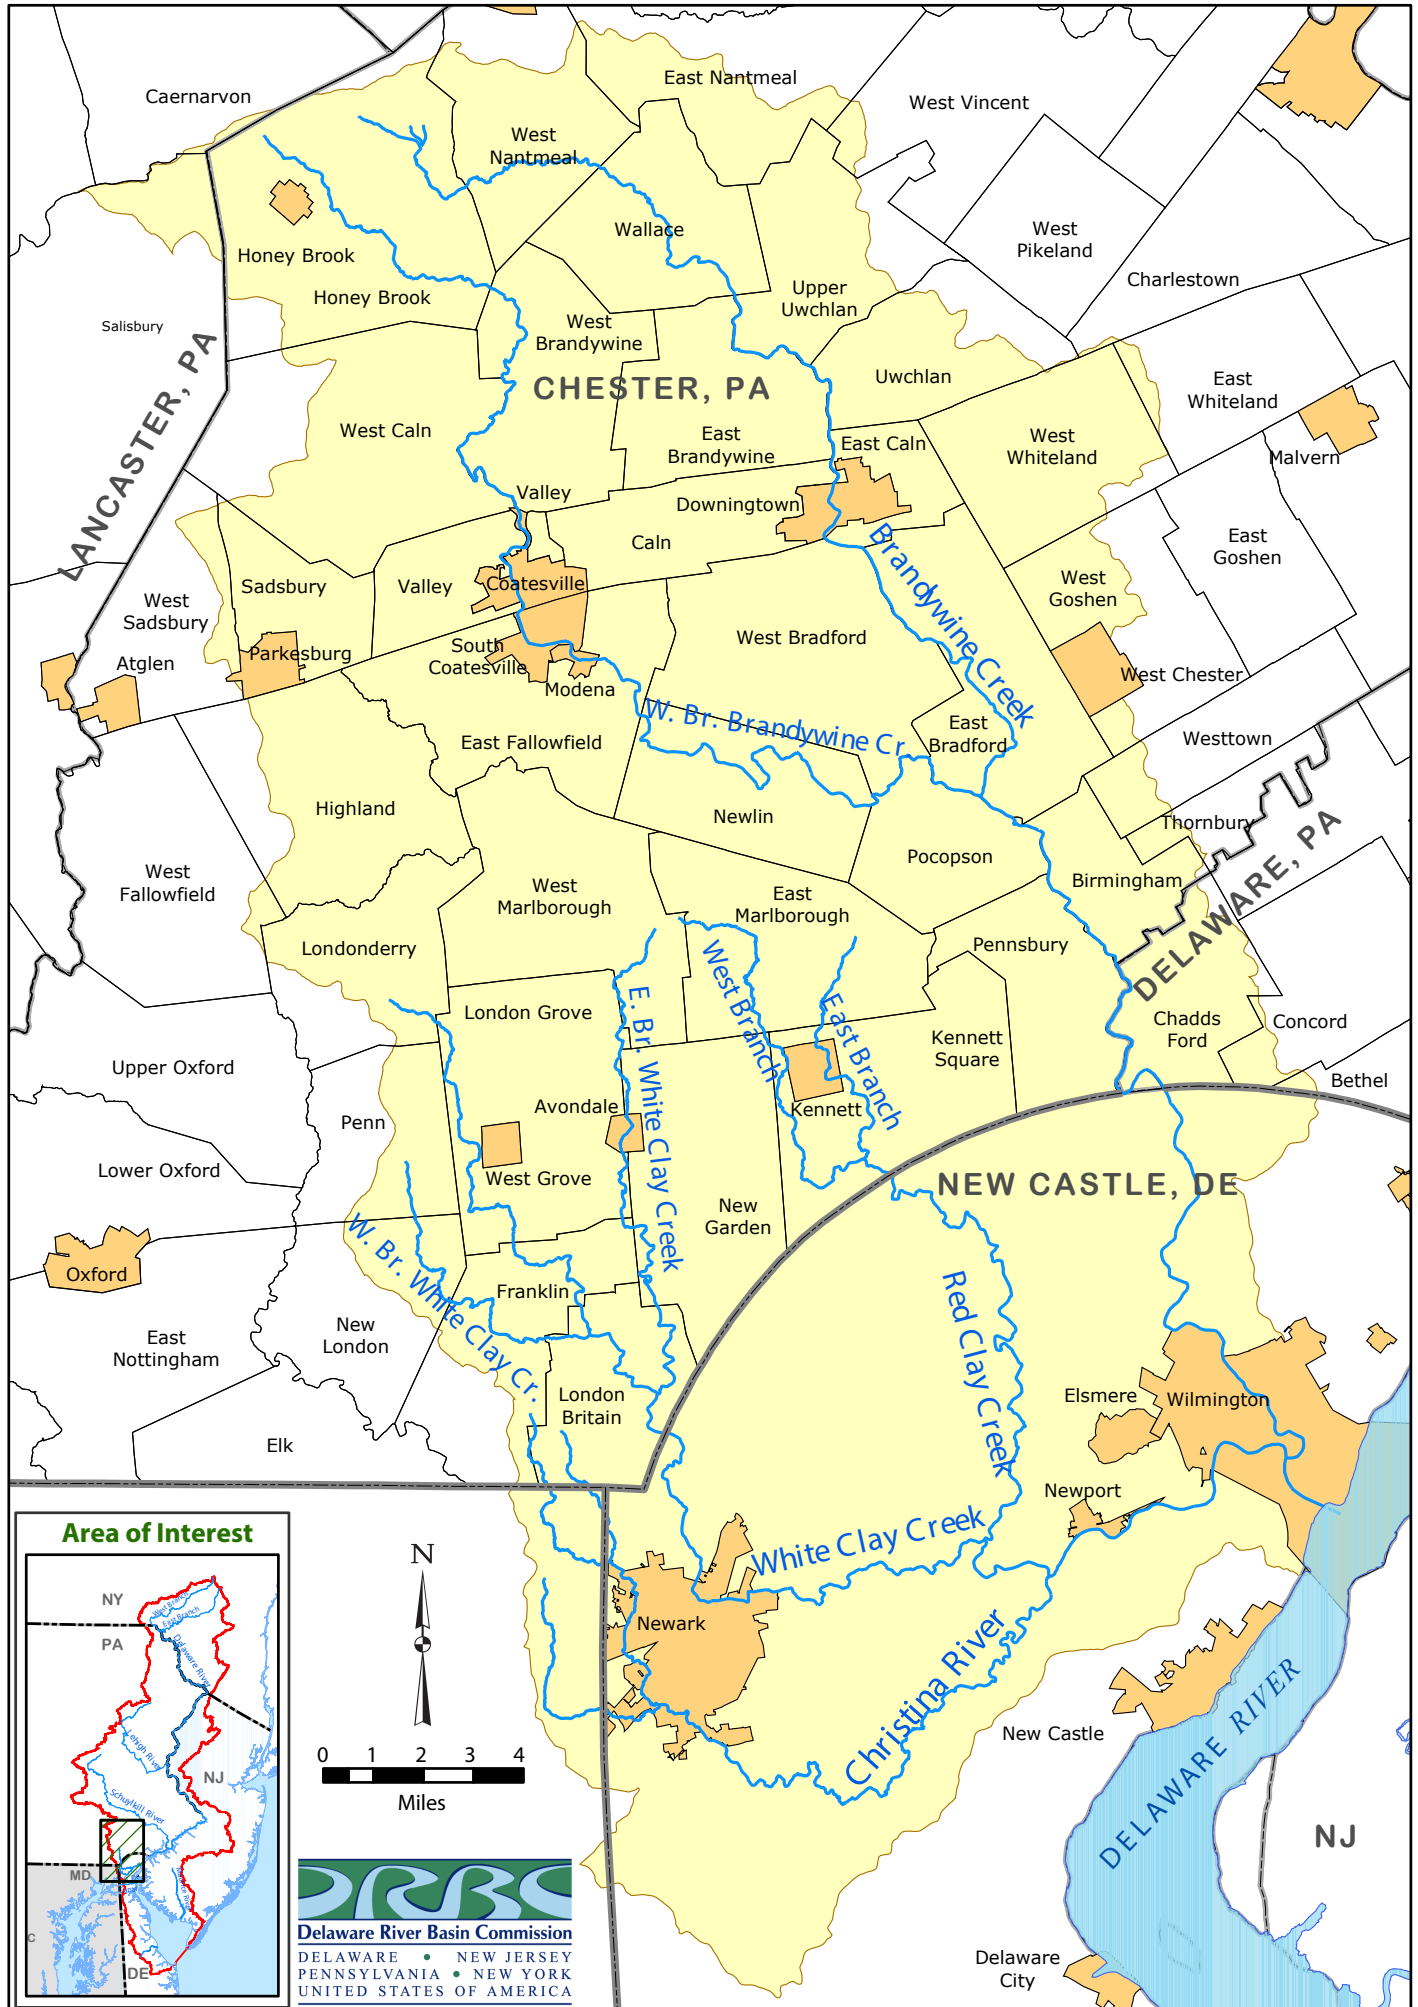

# Christina River Watershed

## Area of Interest

**Delaware River Basin Commission**  
DELAWARE • NEW JERSEY  
PENNSYLVANIA • NEW YORK  
UNITED STATES OF AMERICA