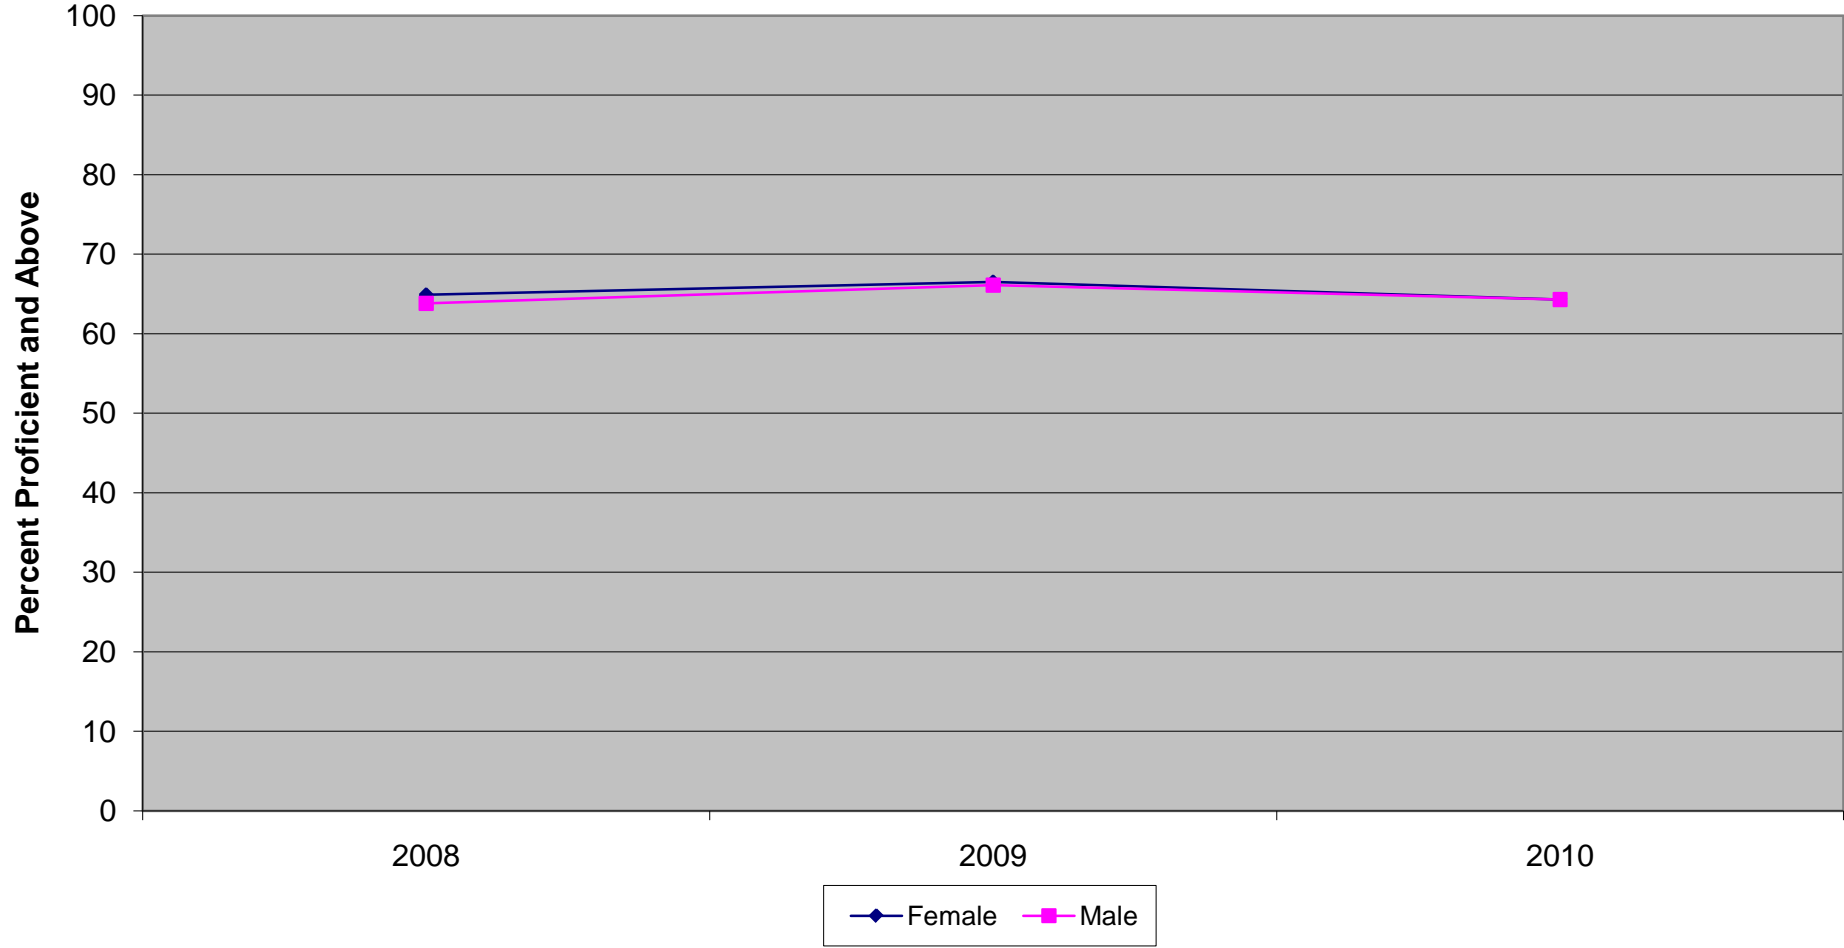

New Jersey Assessment of Skills and Knowledge
Grade 7 Mathematics Proficient and Above by Gender (2008 - 2010)

**New Jersey Assessment of Skills and Knowledge
Grade 7 Mathematics Proficient and Above by Gender (2008 - 2010)**

	2008	2009	2010
Female	64.9	66.5	64.3
Male	63.8	66.1	64.3