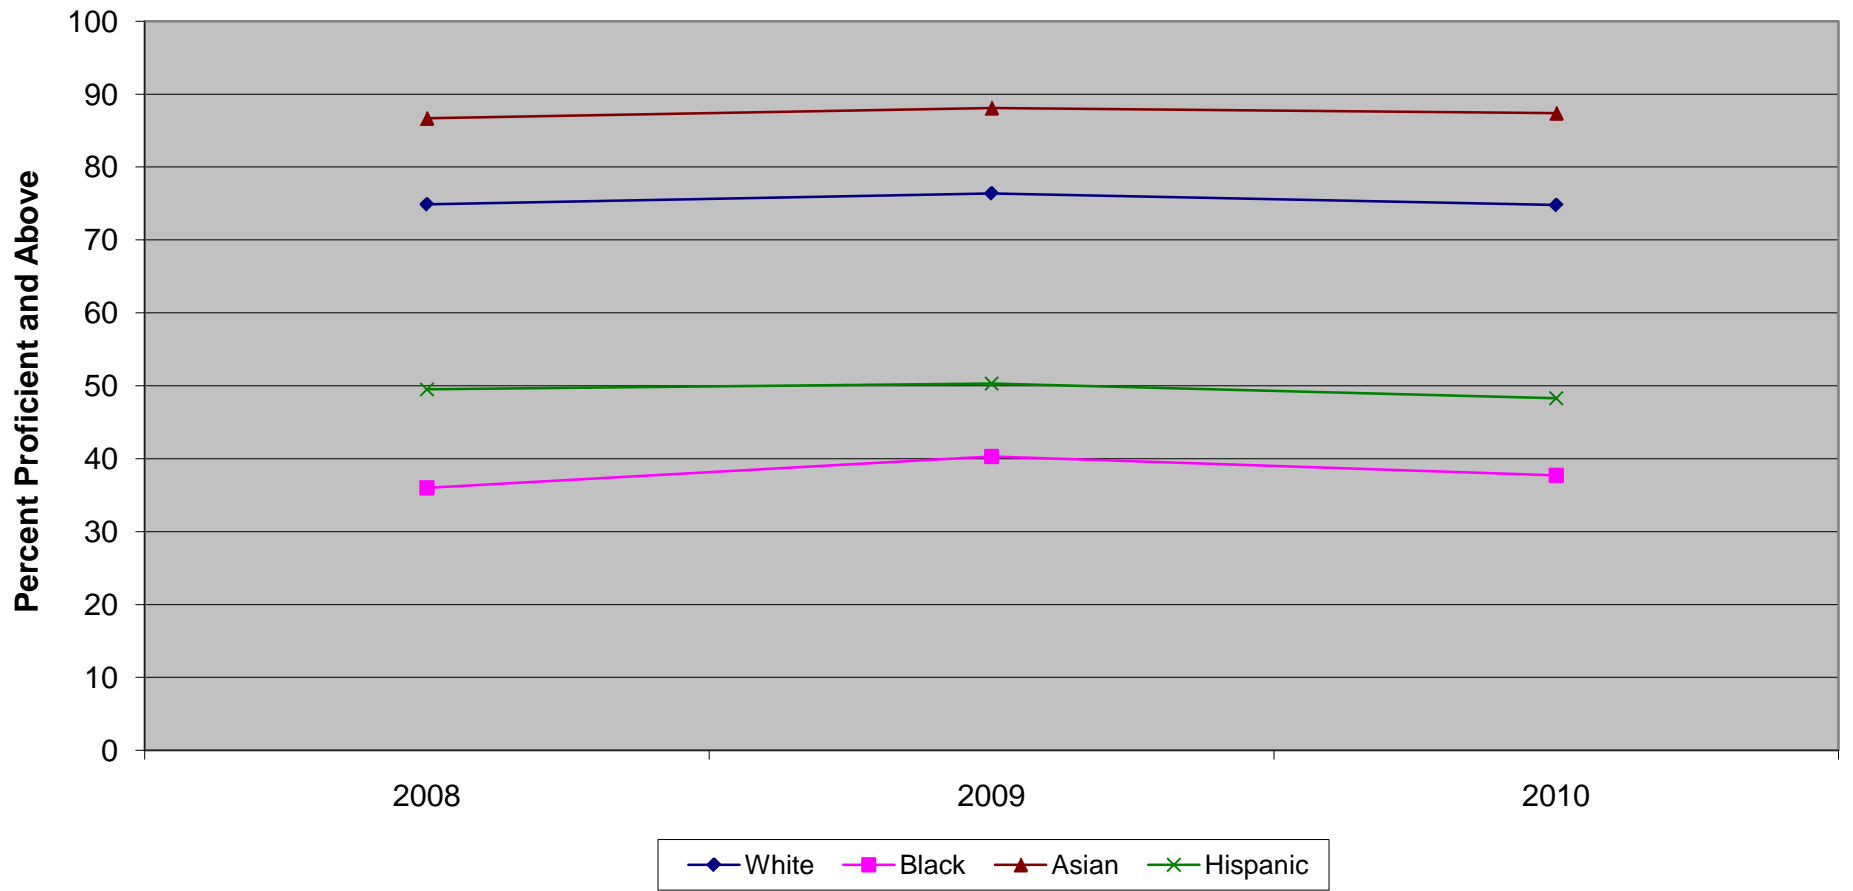

New Jersey Assessment of Skills and Knowledge
Grade 7 Mathematics Proficient and Above by Ethnicity (2008 - 2010)

Ethnic codes Pacific Islander, American Indian/Alaskan Native and Other are not shown due to the small number of students in these categories.

**New Jersey Assessment of Skills and Knowledge
Grade 7 Mathematics Proficient and Above by Ethnicity (2008 - 2010)**

	2008	2009	2010
White	74.9	76.4	74.8
Black	36.0	40.3	37.7
Asian	86.7	88.1	87.4
Hispanic	49.5	50.3	48.3