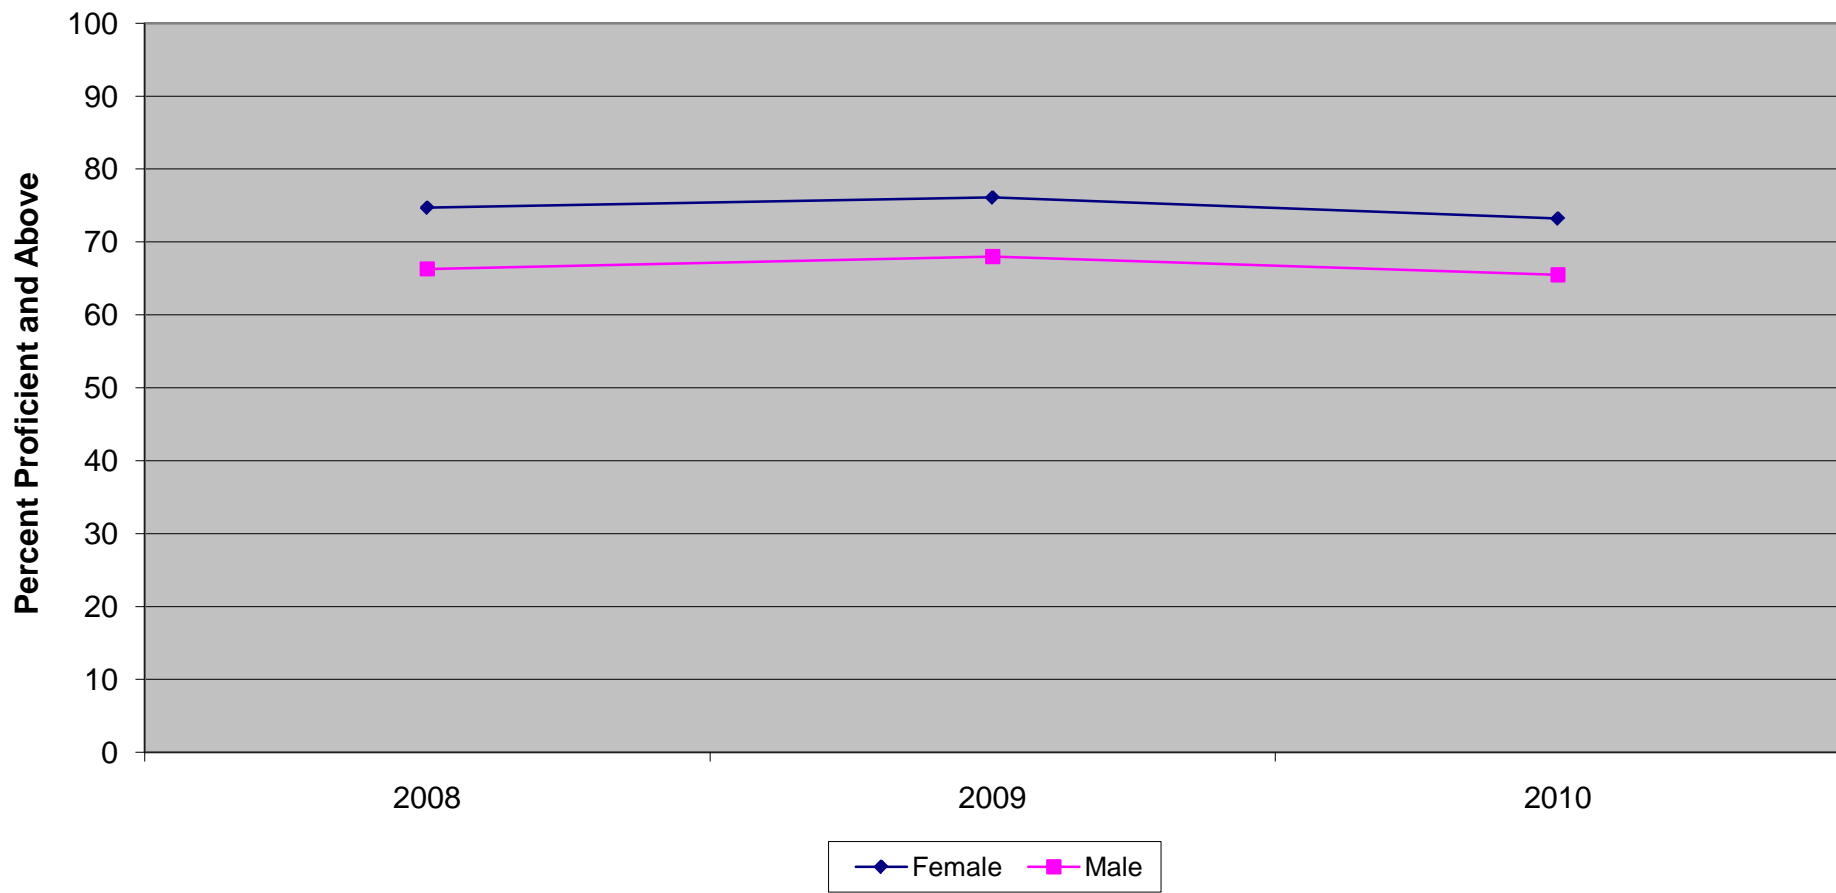

New Jersey Assessment of Skills and Knowledge
Grade 7 Language Arts Literacy Proficient and Above by Gender (2008 - 2010)

**New Jersey Assessment of Skills and Knowledge
Grade 7 Language Arts Literacy Proficient and Above by Gender (2008 - 2010)**

	2008	2009	2010
Female	74.7	76.1	73.2
Male	66.3	68.0	65.5