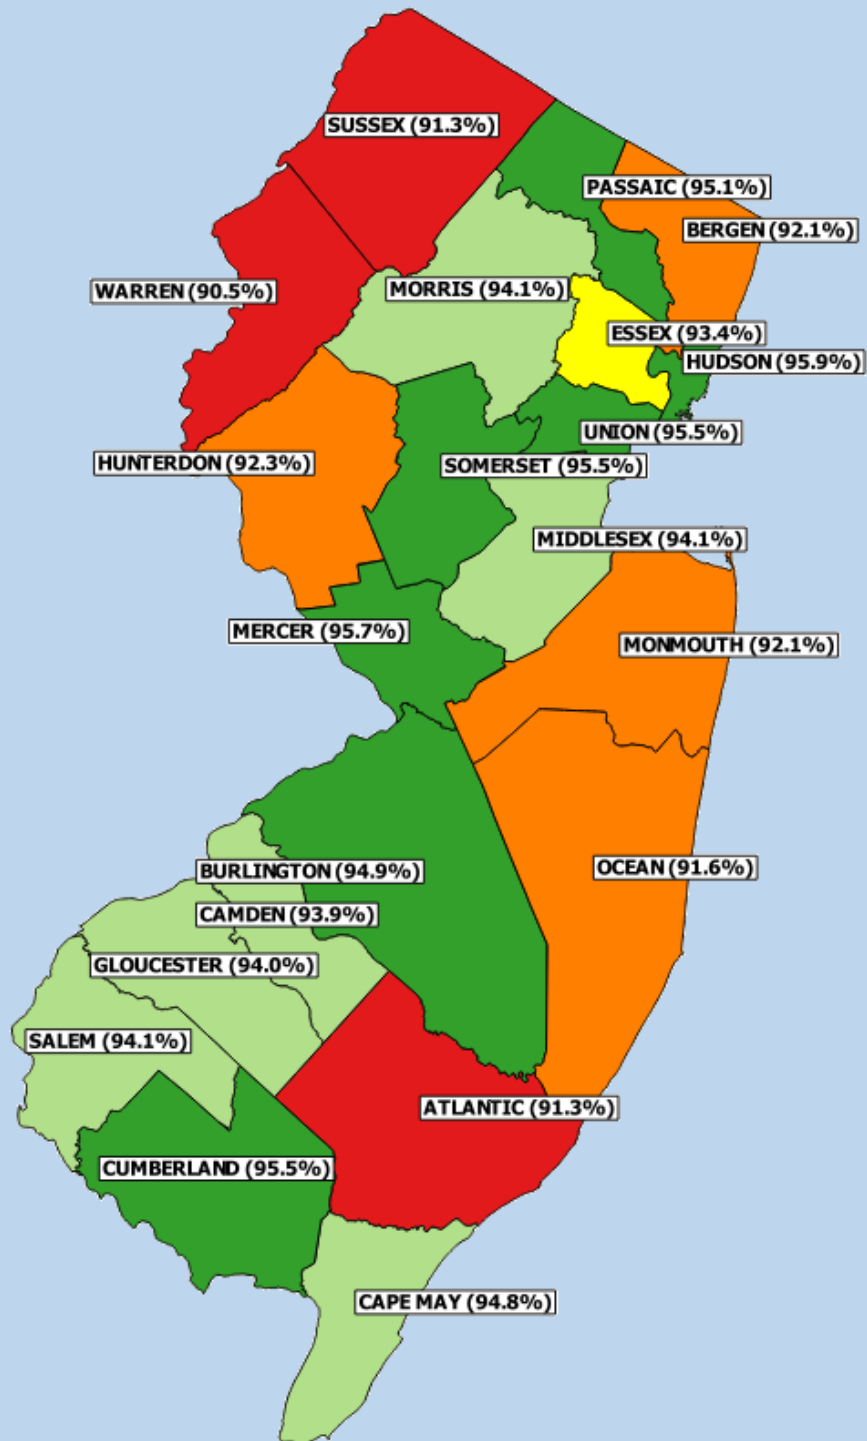

PreK/Childcare Vaccination Rates by County – 2017 ASR

Green – Highest Vaccination Rates
Light Green – Second Highest Rates
Yellow – Middle Rates
Orange – Second Lowest Rates
Red – Lowest Rates