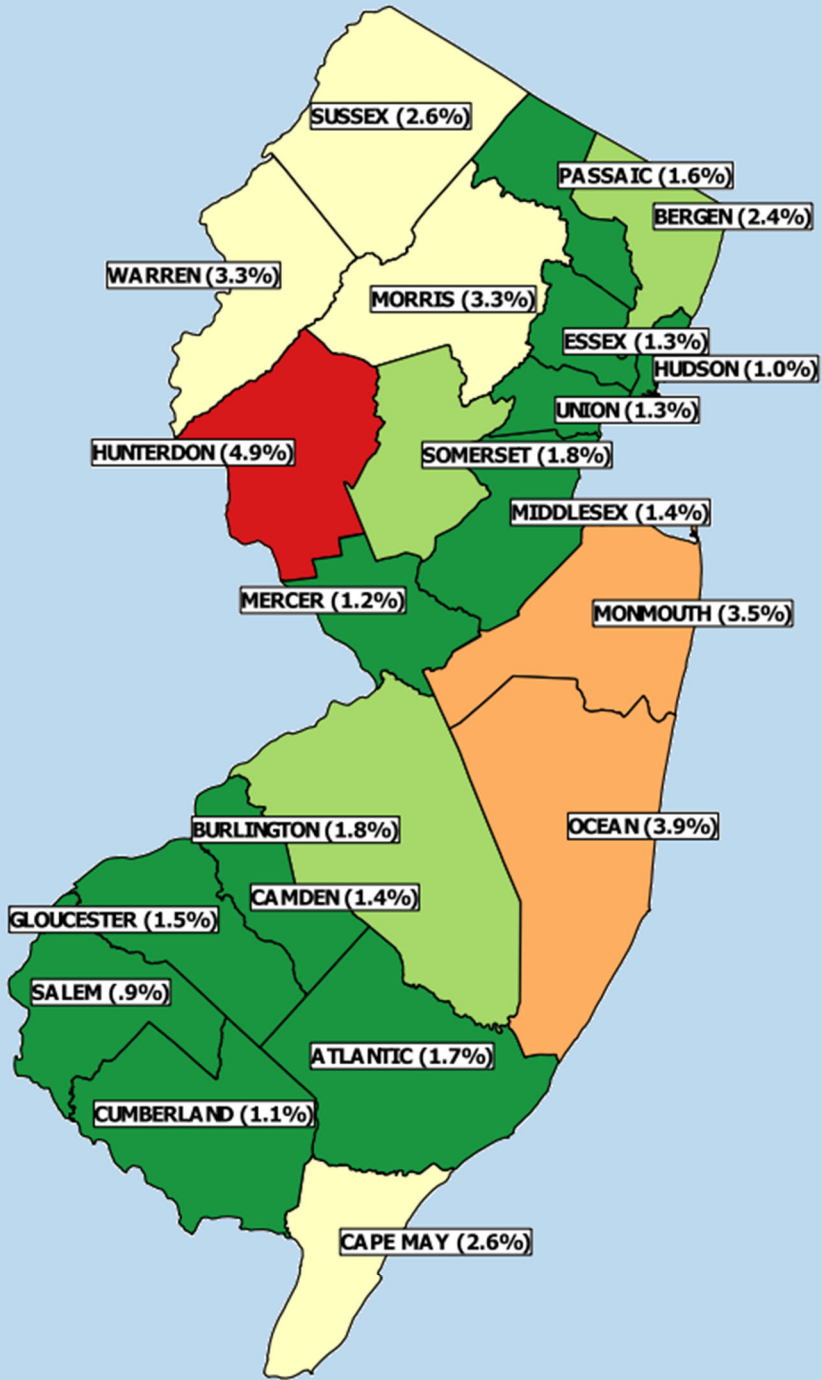

# Kindergarten Religious Exemption Rates by County – 2018 ASR

- Green – Lowest Religious Exemption Rates
- Light Green – Second Lowest Rates
- Yellow – Middle Rates
- Orange – Second Highest Rates
- Red – Highest Rates